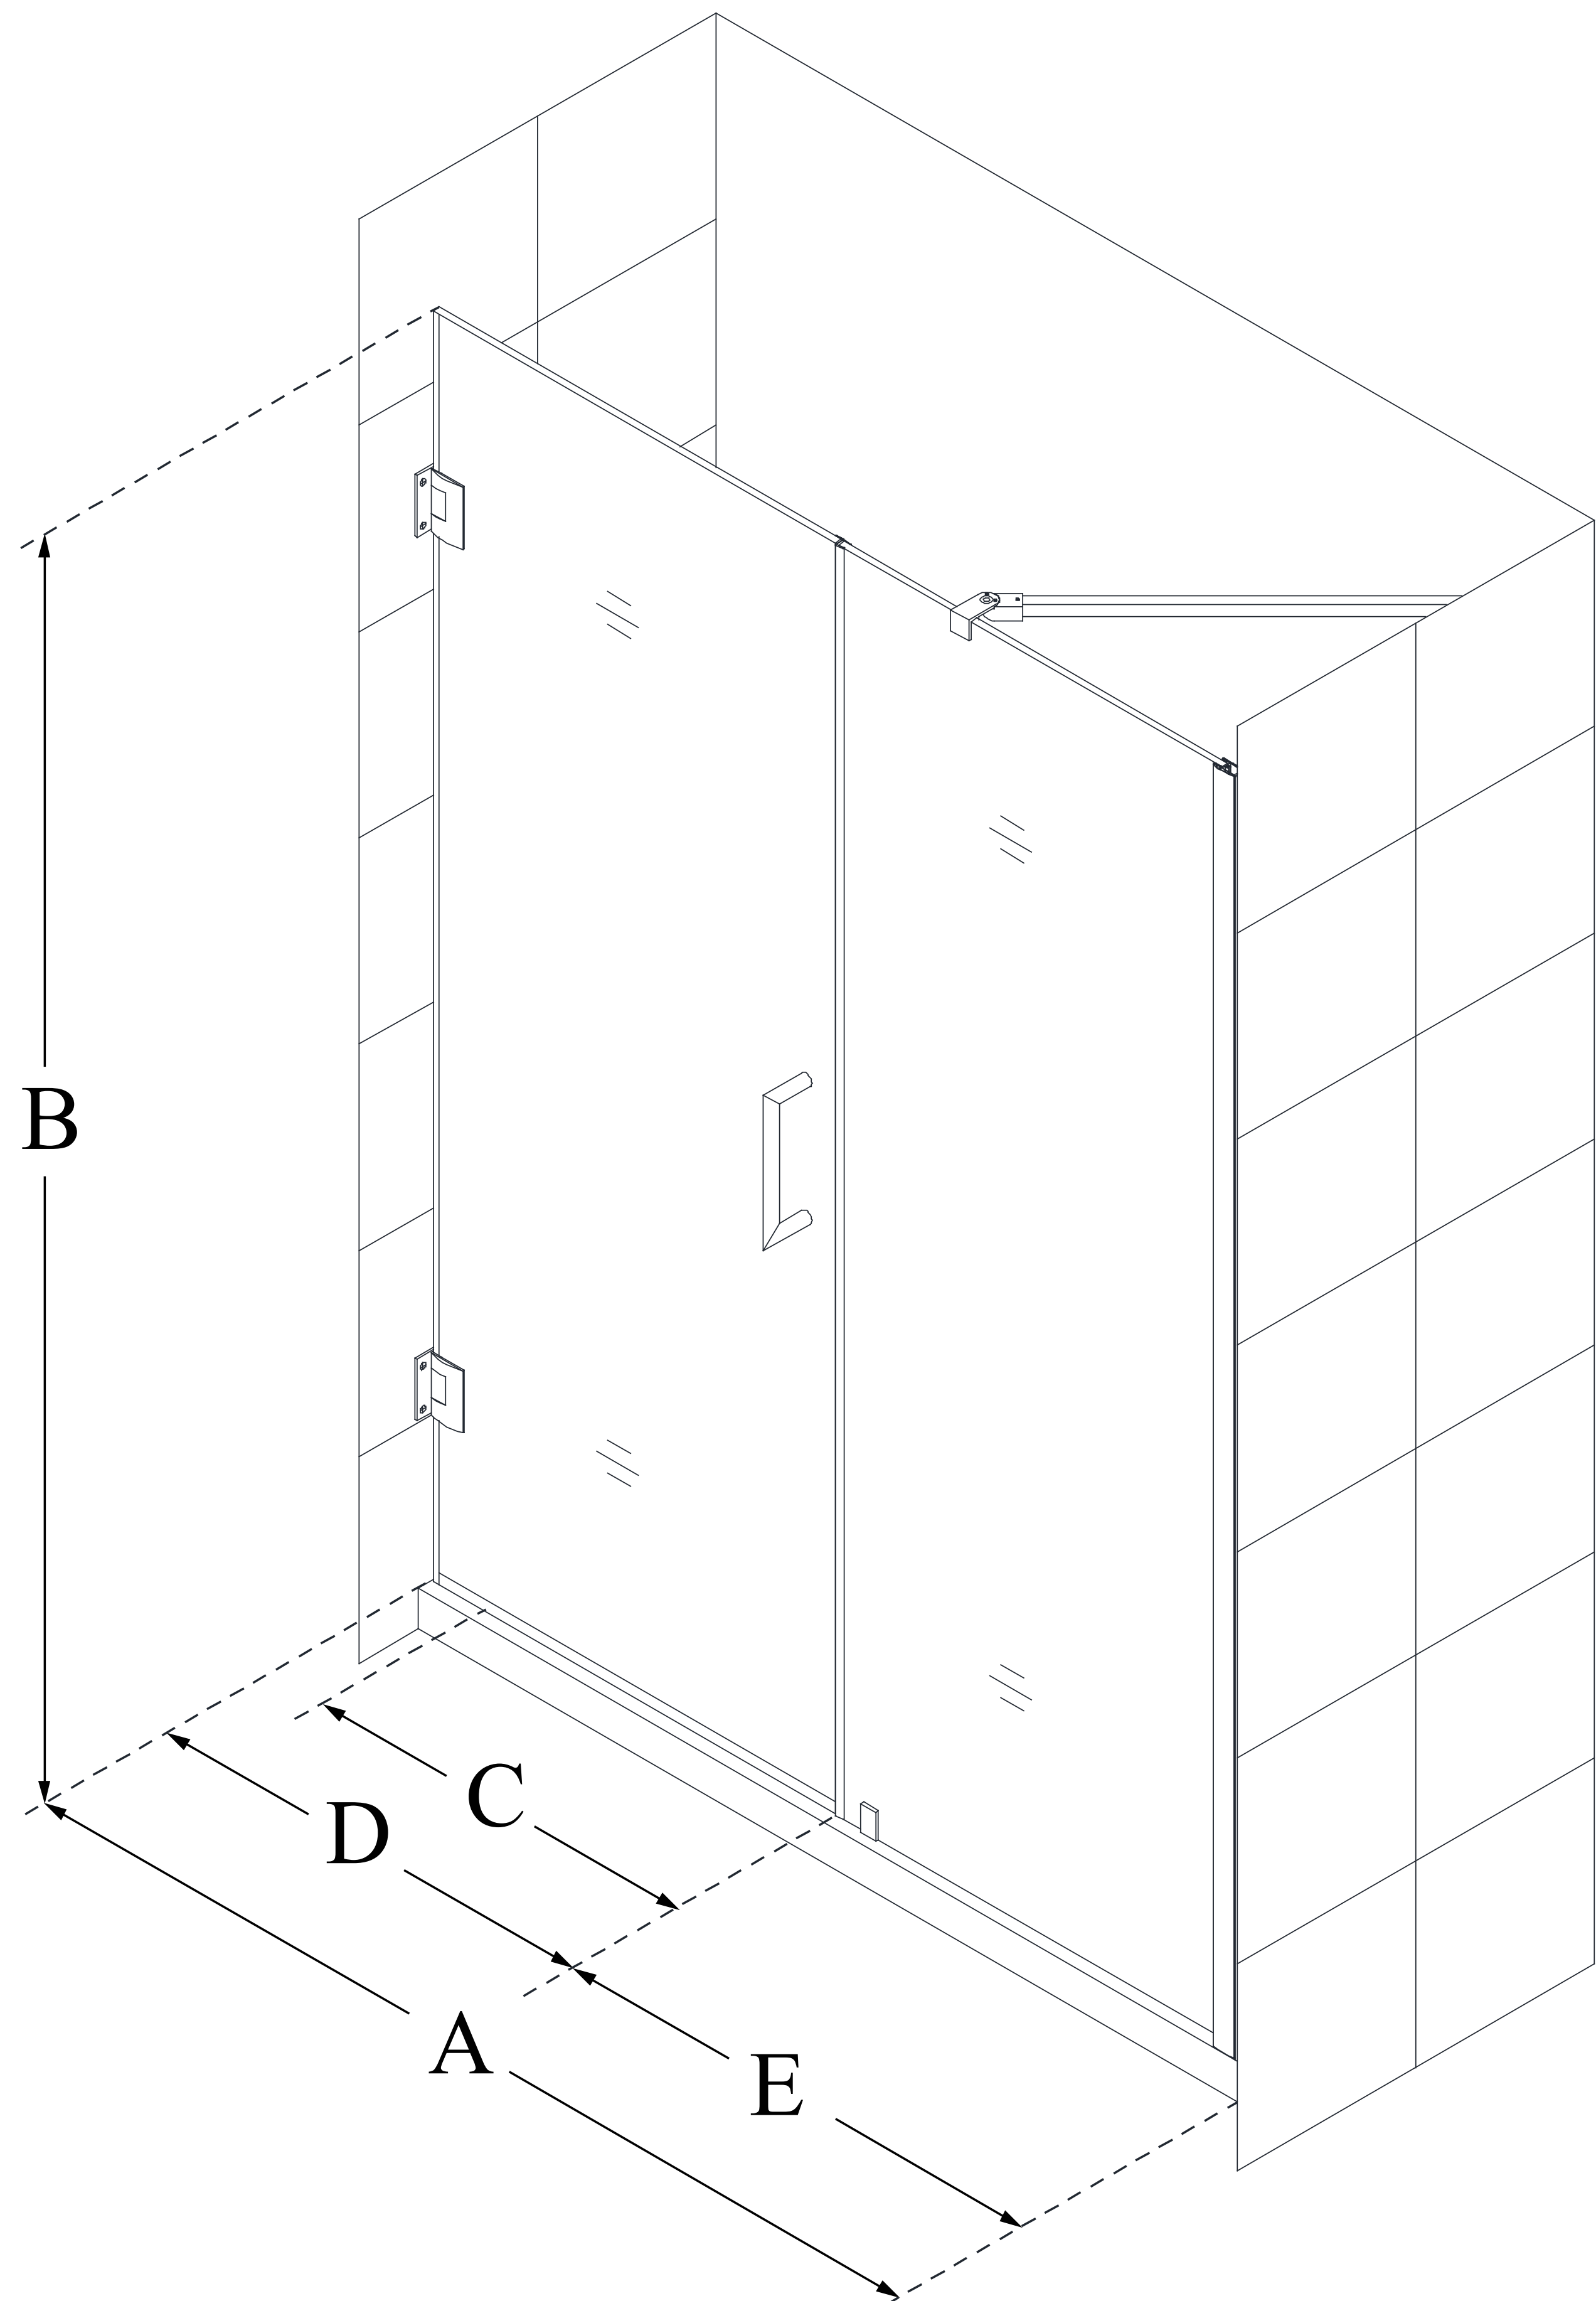

SHDR-20577210

UNIDOOR

DreamLine Unidoor 57-58 in. W x
72 in. H Frameless Hinged Shower
Door with Support Arm, Clear
Glass

SWING DOOR

CONFIGURATION DIMENSIONS:

A: 57 - 58 in.

MODEL WIDTH

B: 72 in.

MODEL HEIGHT

C: 26 in.

ACCESS WIDTH

D: 27 in.

DOOR WIDTH

E: 30 in.

INLINE PANEL WIDTH

DreamLine reserves the right to update or modify the hardware or materials pictured without prior notice for the purpose of product improvement and customer satisfaction.