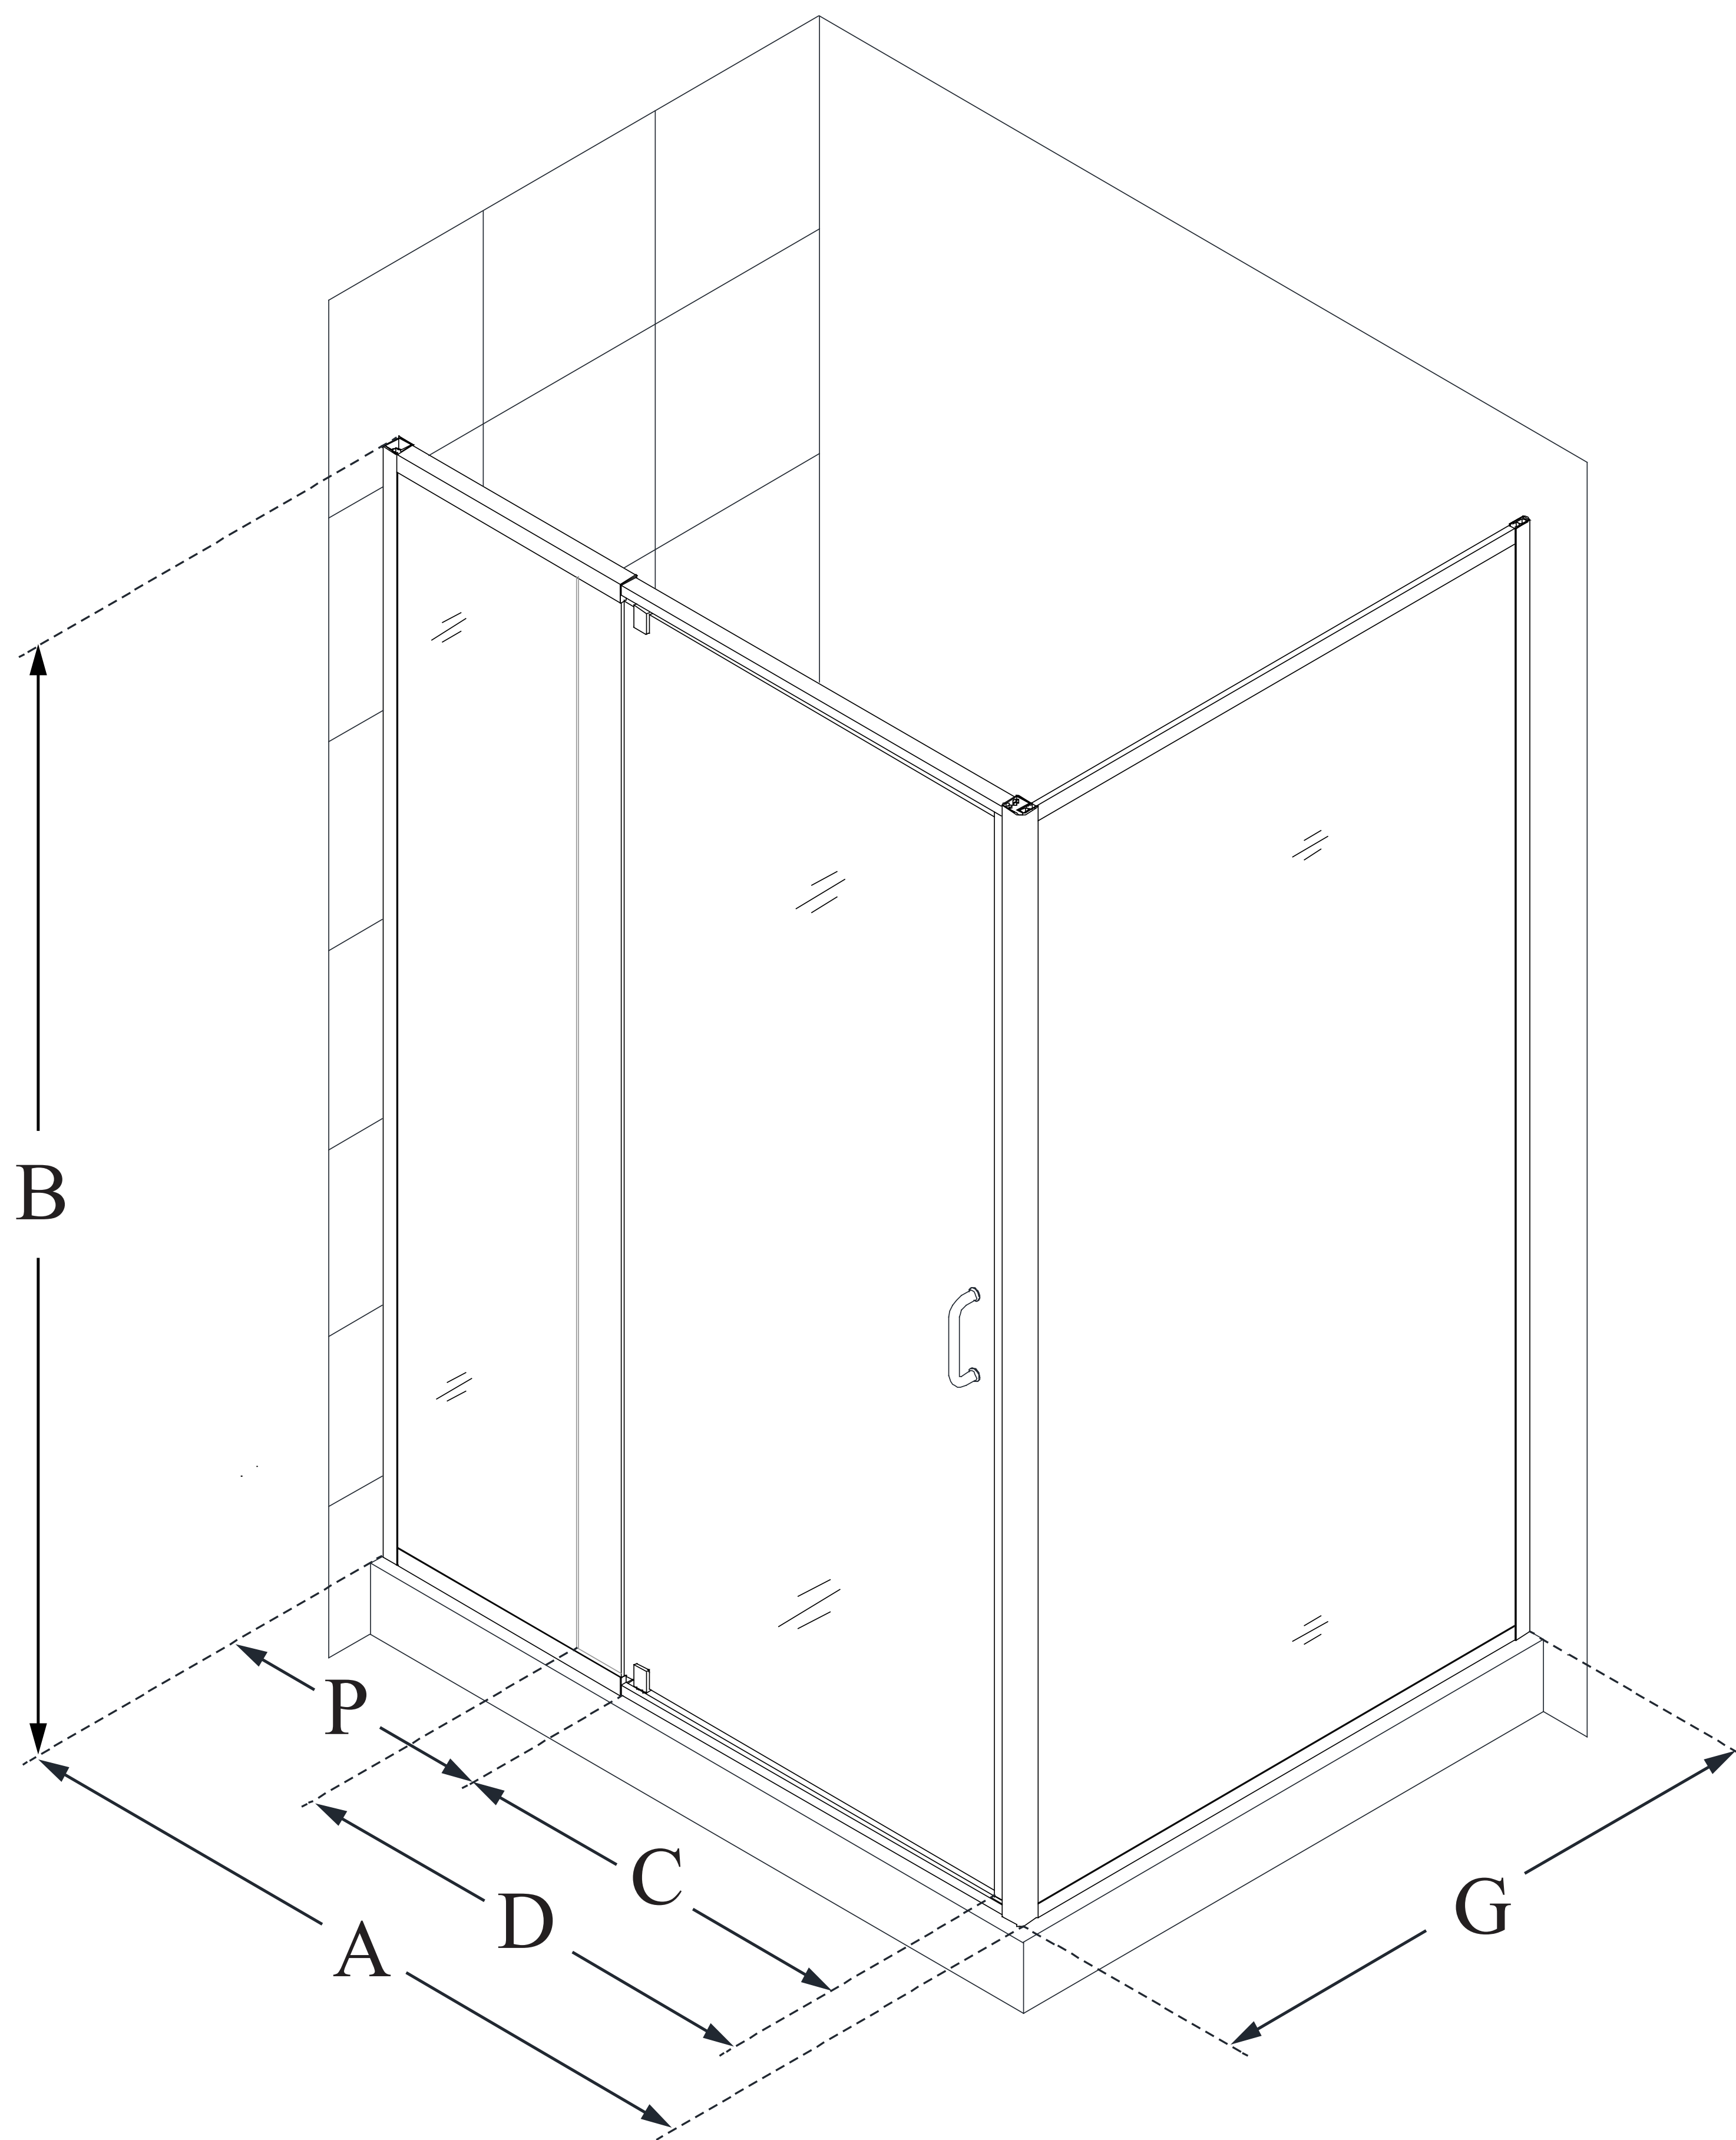

SHDR-2234580-RT

FLEX

DreamLine Flex 34 1/2 in. D x 56-60 in. W x 72 in. H Frameless Pivot Shower Enclosure

PIVOT DOOR

CONFIGURATION DIMENSIONS:

A: 56 7/16 - 60 7/16 in.

MODEL WIDTH

B: 72 in.

MODEL HEIGHT

C: 23 in.

ACCESS WIDTH

D: 29 3/8 in.

DOOR WIDTH

G: 34 1/2 in.

RETURN PANEL WIDTH

P: 30 3/8 in.

PIVOT PANEL WIDTH

DreamLine reserves the right to update or modify the hardware or materials pictured without prior notice for the purpose of product improvement and customer satisfaction.