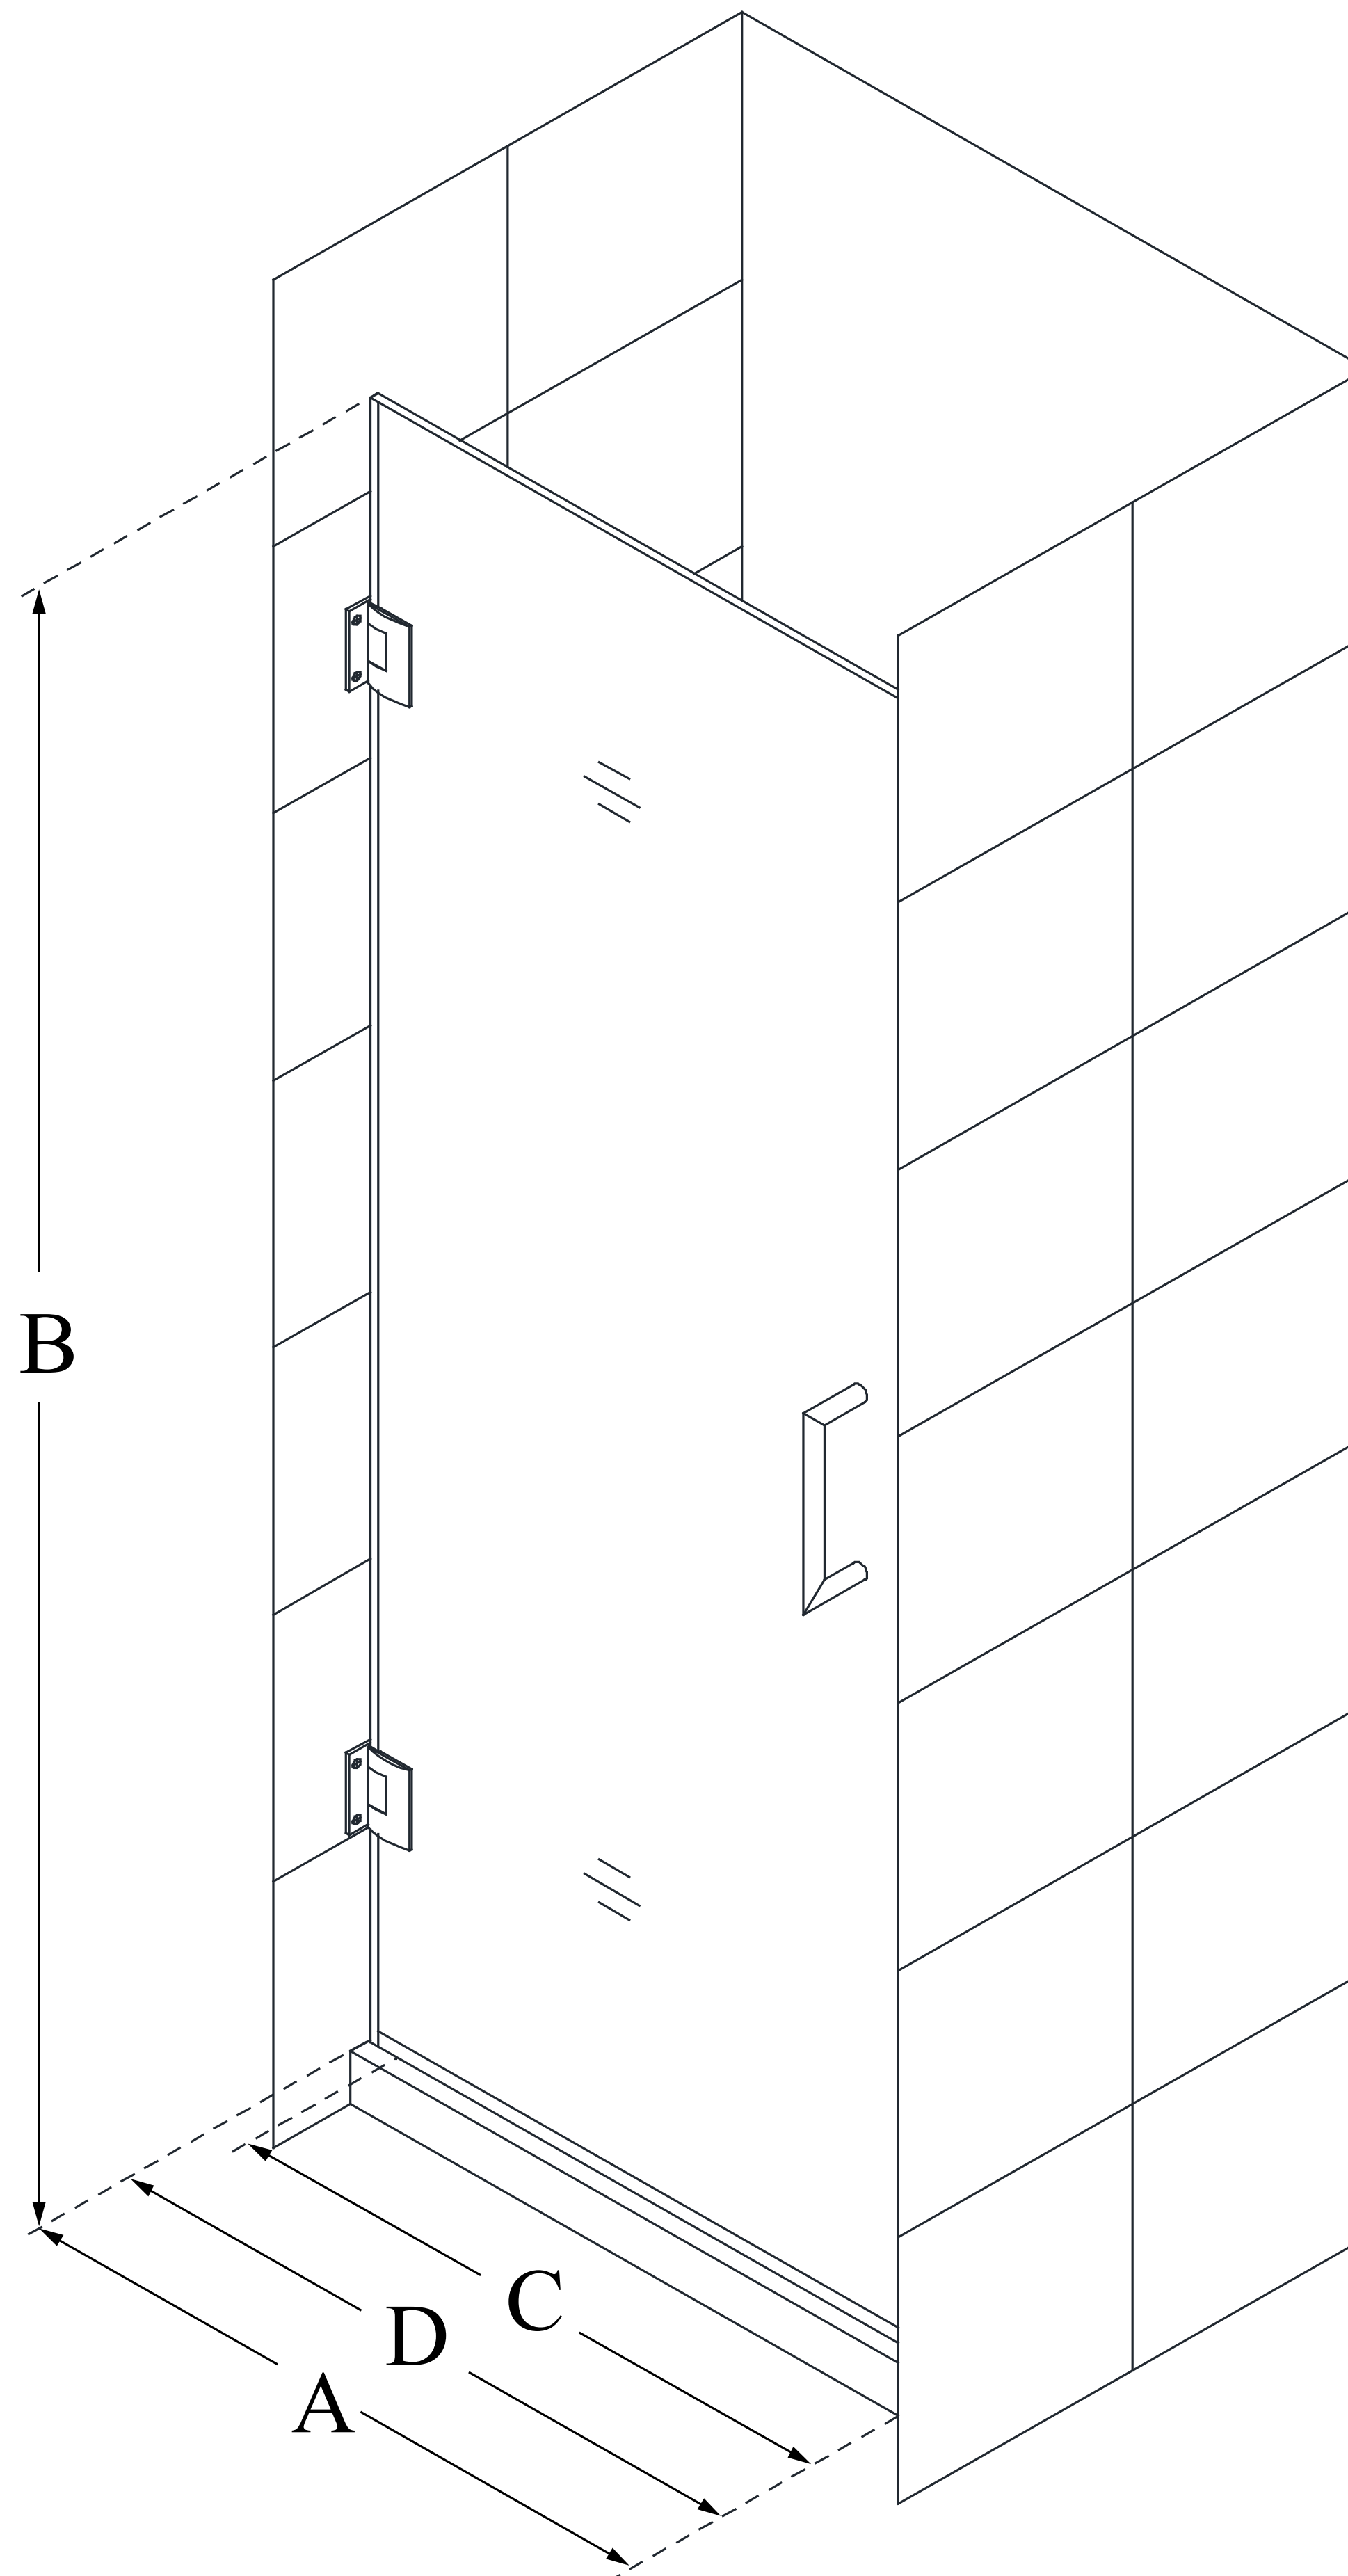

## UNIDOOR

DreamLine Unidoor 30 in. W x 72 in. H Frameless Hinged Shower Door, Clear Glass

**SWING DOOR**

### CONFIGURATION DIMENSIONS:

**A: 30 in.**

MODEL WIDTH

**B: 72 in.**

MODEL HEIGHT

**C: 29 in.**

ACCESS WIDTH

**D: 30 in.**

DOOR WIDTH

DreamLine reserves the right to update or modify the hardware or materials pictured without prior notice for the purpose of product improvement and customer satisfaction.