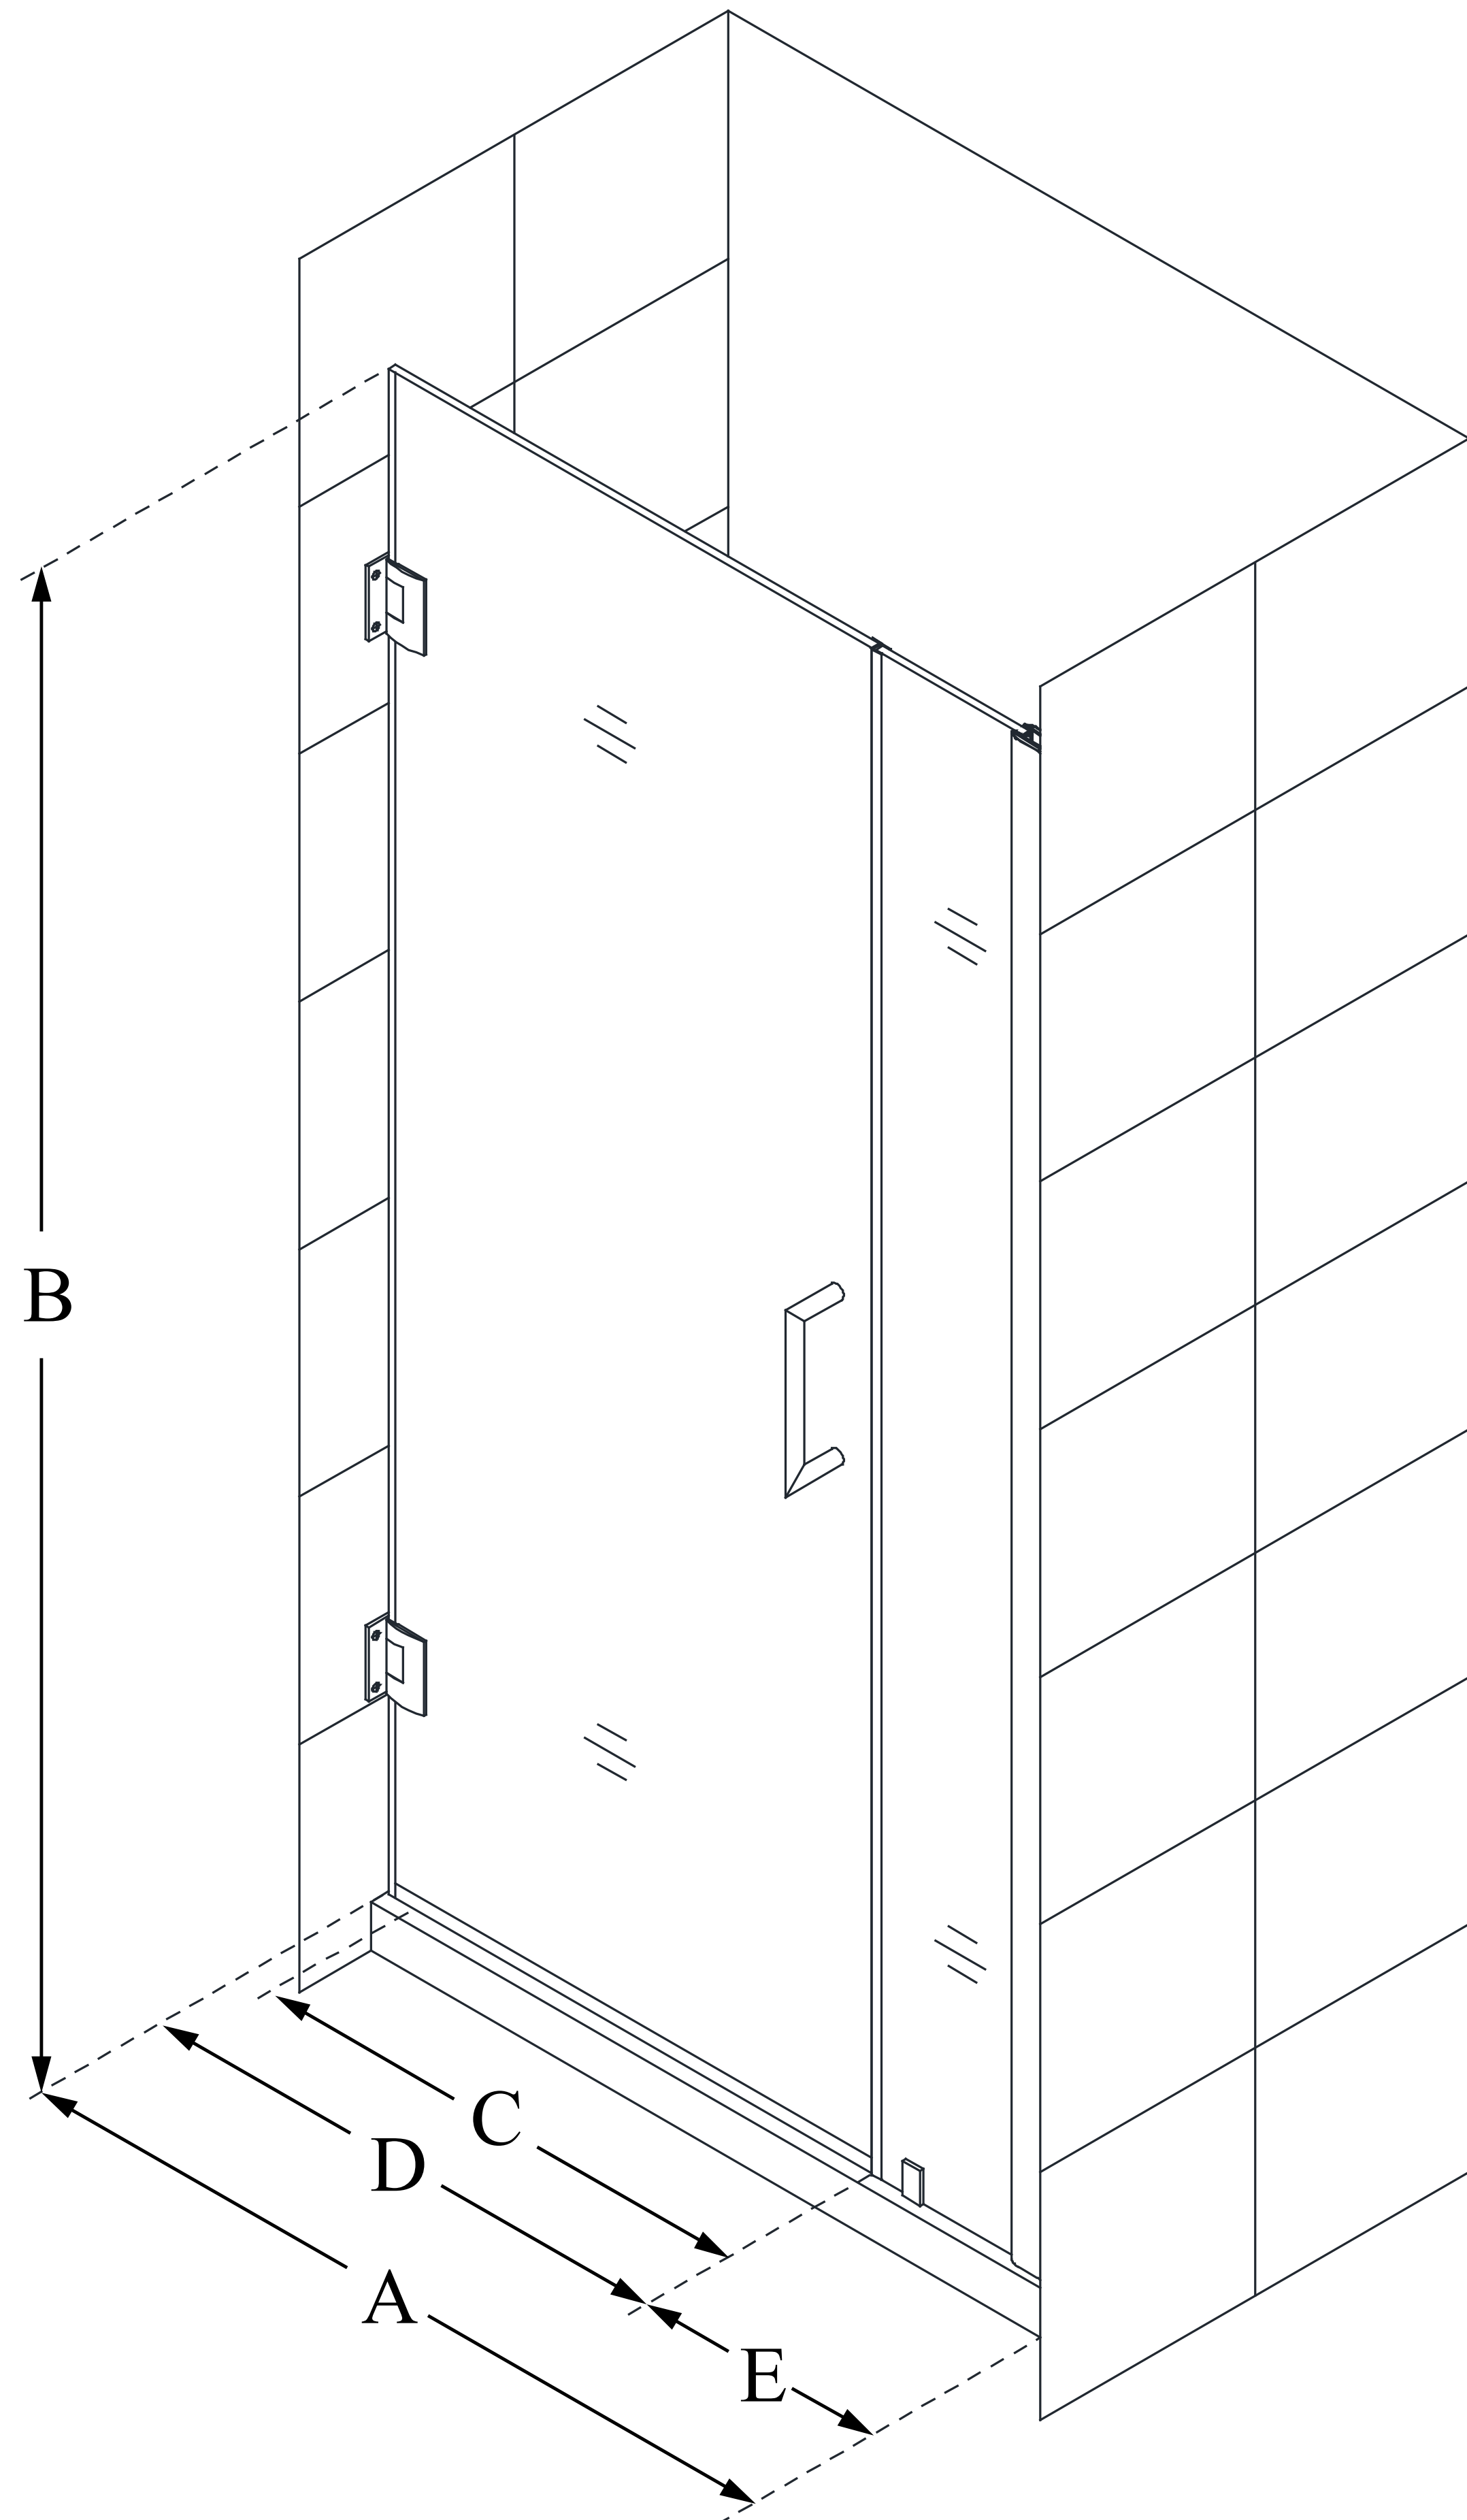

SHDR-20317210

UNIDOOR

DreamLine Unidoor 31-32 in. W x
72 in. H Frameless Hinged Shower
Door, Clear Glass

SWING DOOR

CONFIGURATION DIMENSIONS:

A: 31 - 32 in.

MODEL WIDTH

B: 72 in.

MODEL HEIGHT

C: 24 in.

ACCESS WIDTH

D: 25 in.

DOOR WIDTH

E: 6 in.

INLINE PANEL WIDTH

DreamLine reserves the right to update or modify the hardware or materials pictured without prior notice for the purpose of product improvement and customer satisfaction.