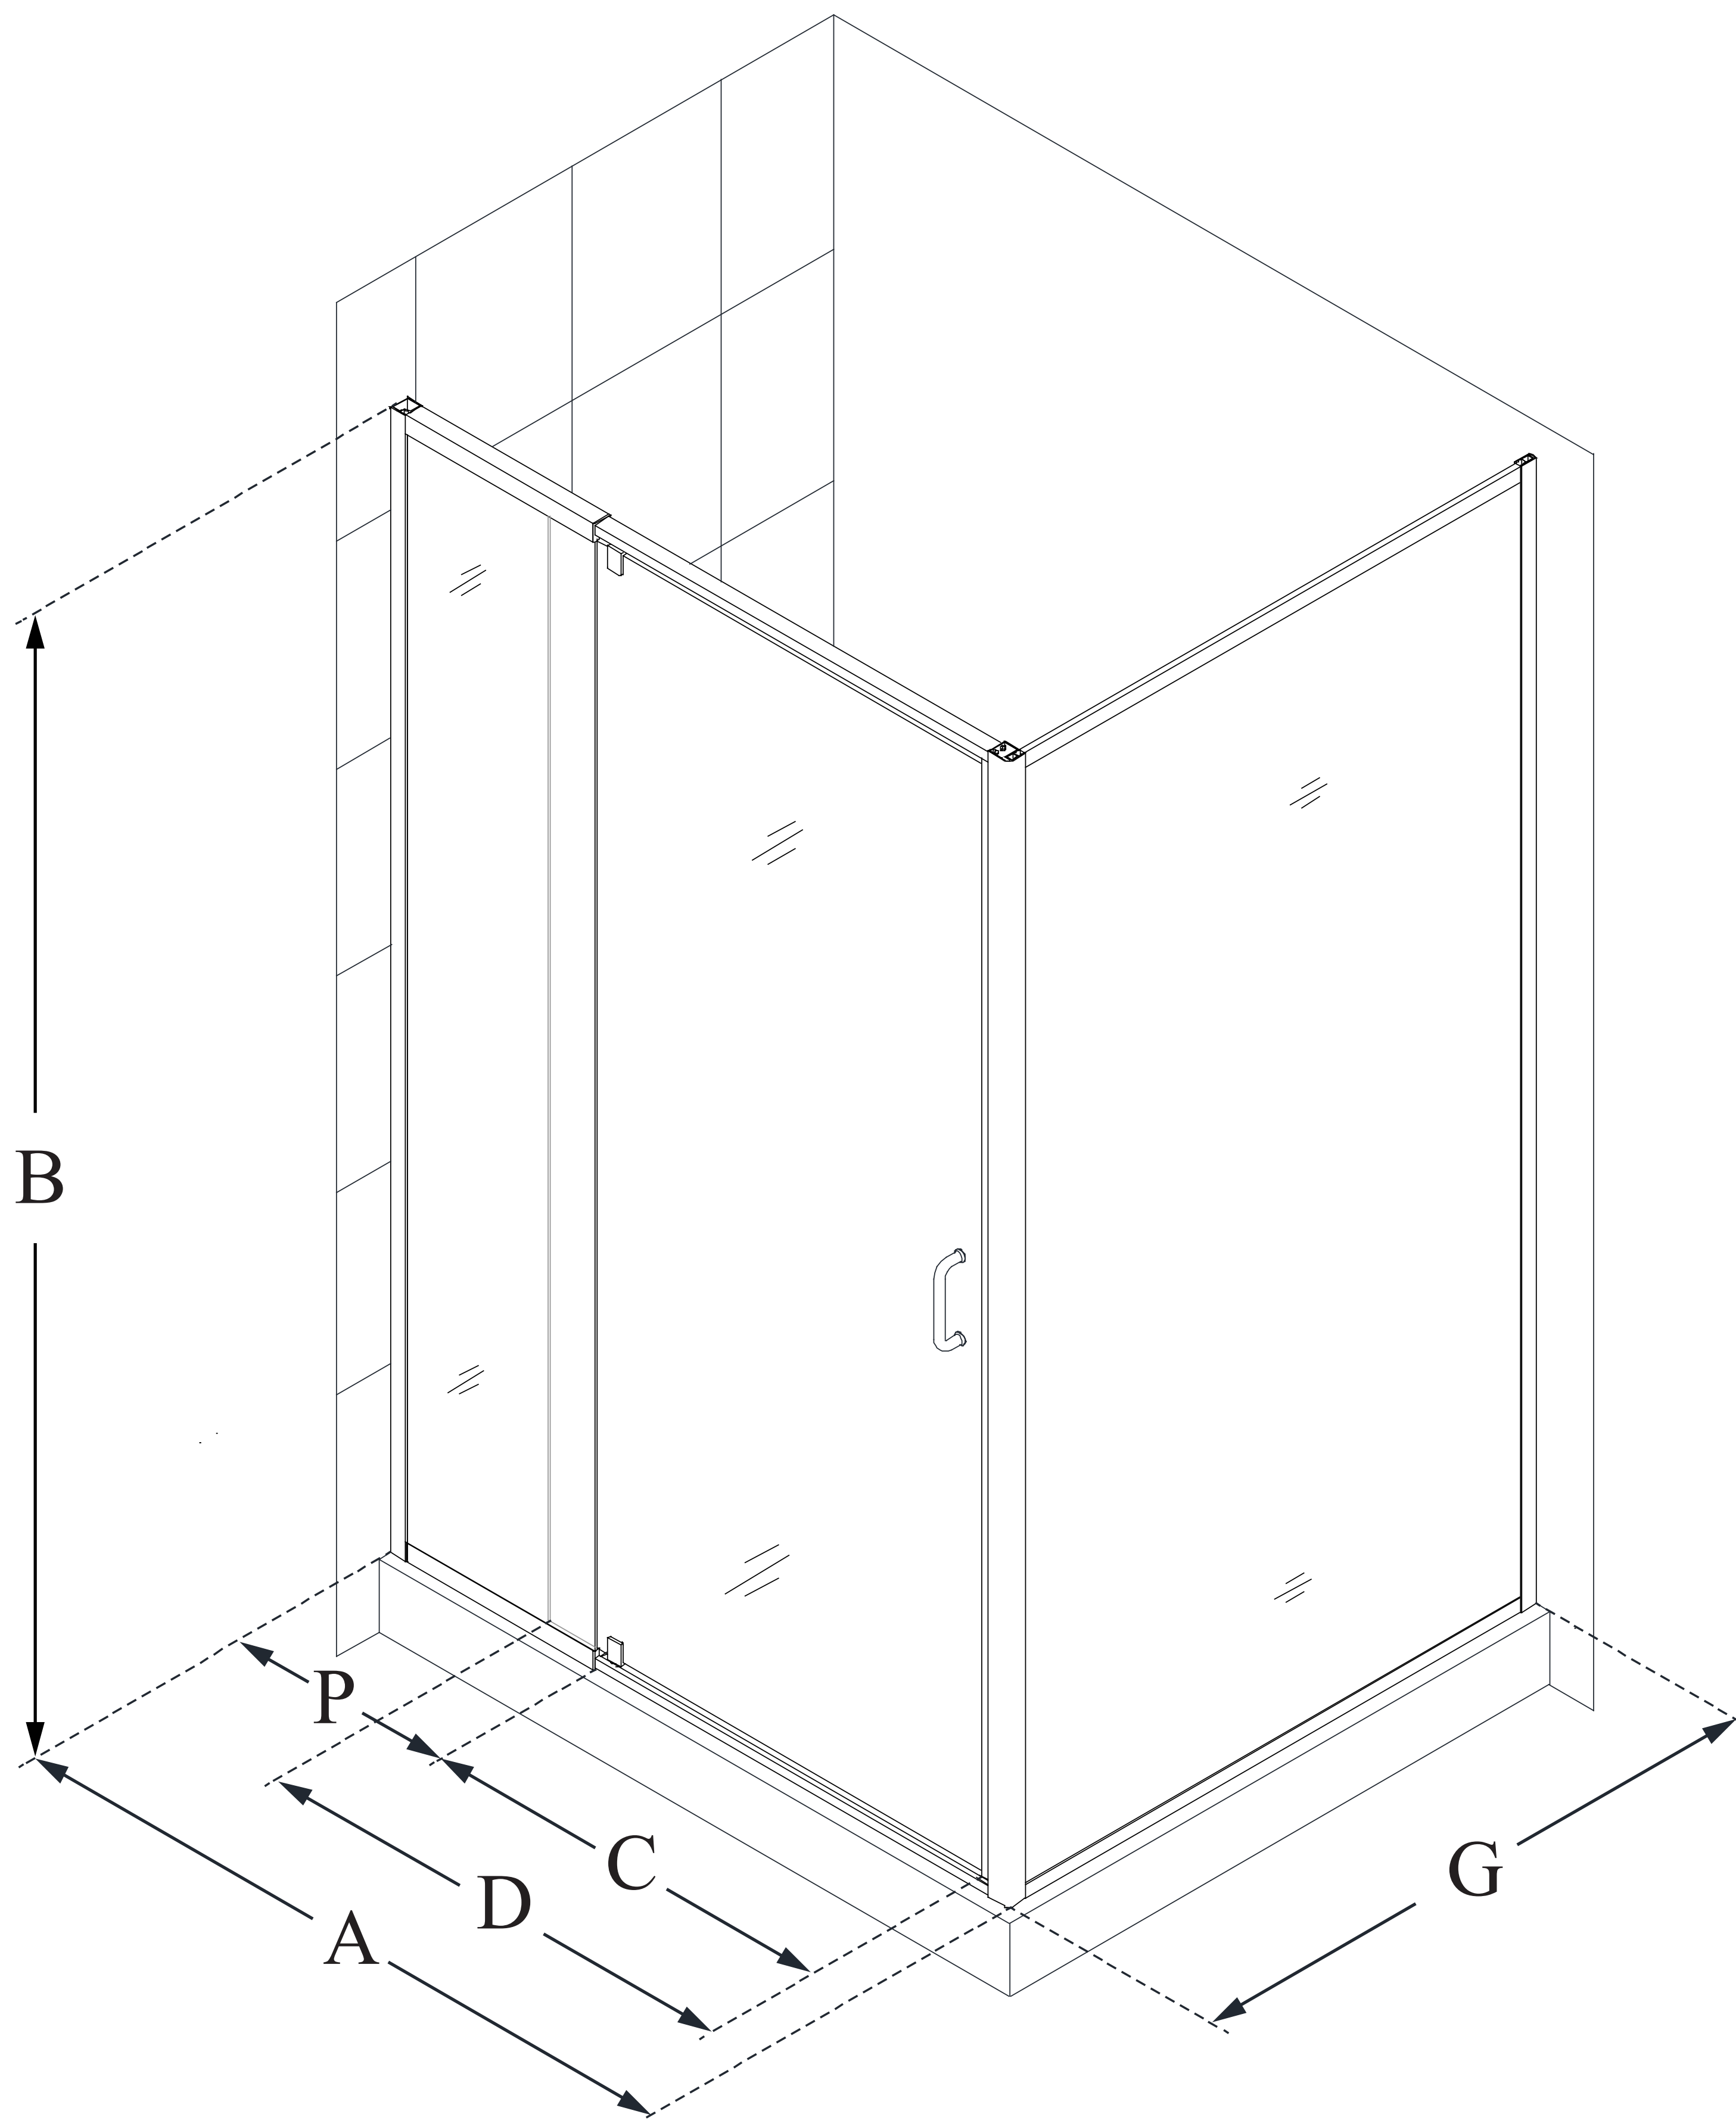

SHDR-2234340-RT

FLEX

DreamLine Flex 34 1/2" D x 32-36"
W x 72" H Frameless Pivot Shower
Enclosure

PIVOT DOOR

CONFIGURATION DIMENSIONS:

A: 32 7/16 - 36 7/16"

MODEL WIDTH

B: 72"

MODEL HEIGHT

C: 22 7/8"

ACCESS WIDTH

D: 28 1/2"

DOOR WIDTH

G: 34 1/2"

RETURN PANEL WIDTH

P: 6 9/16"

PIVOT PANEL WIDTH

DreamLine reserves the right to update or modify the hardware or materials pictured without prior notice for the purpose of product improvement and customer satisfaction.