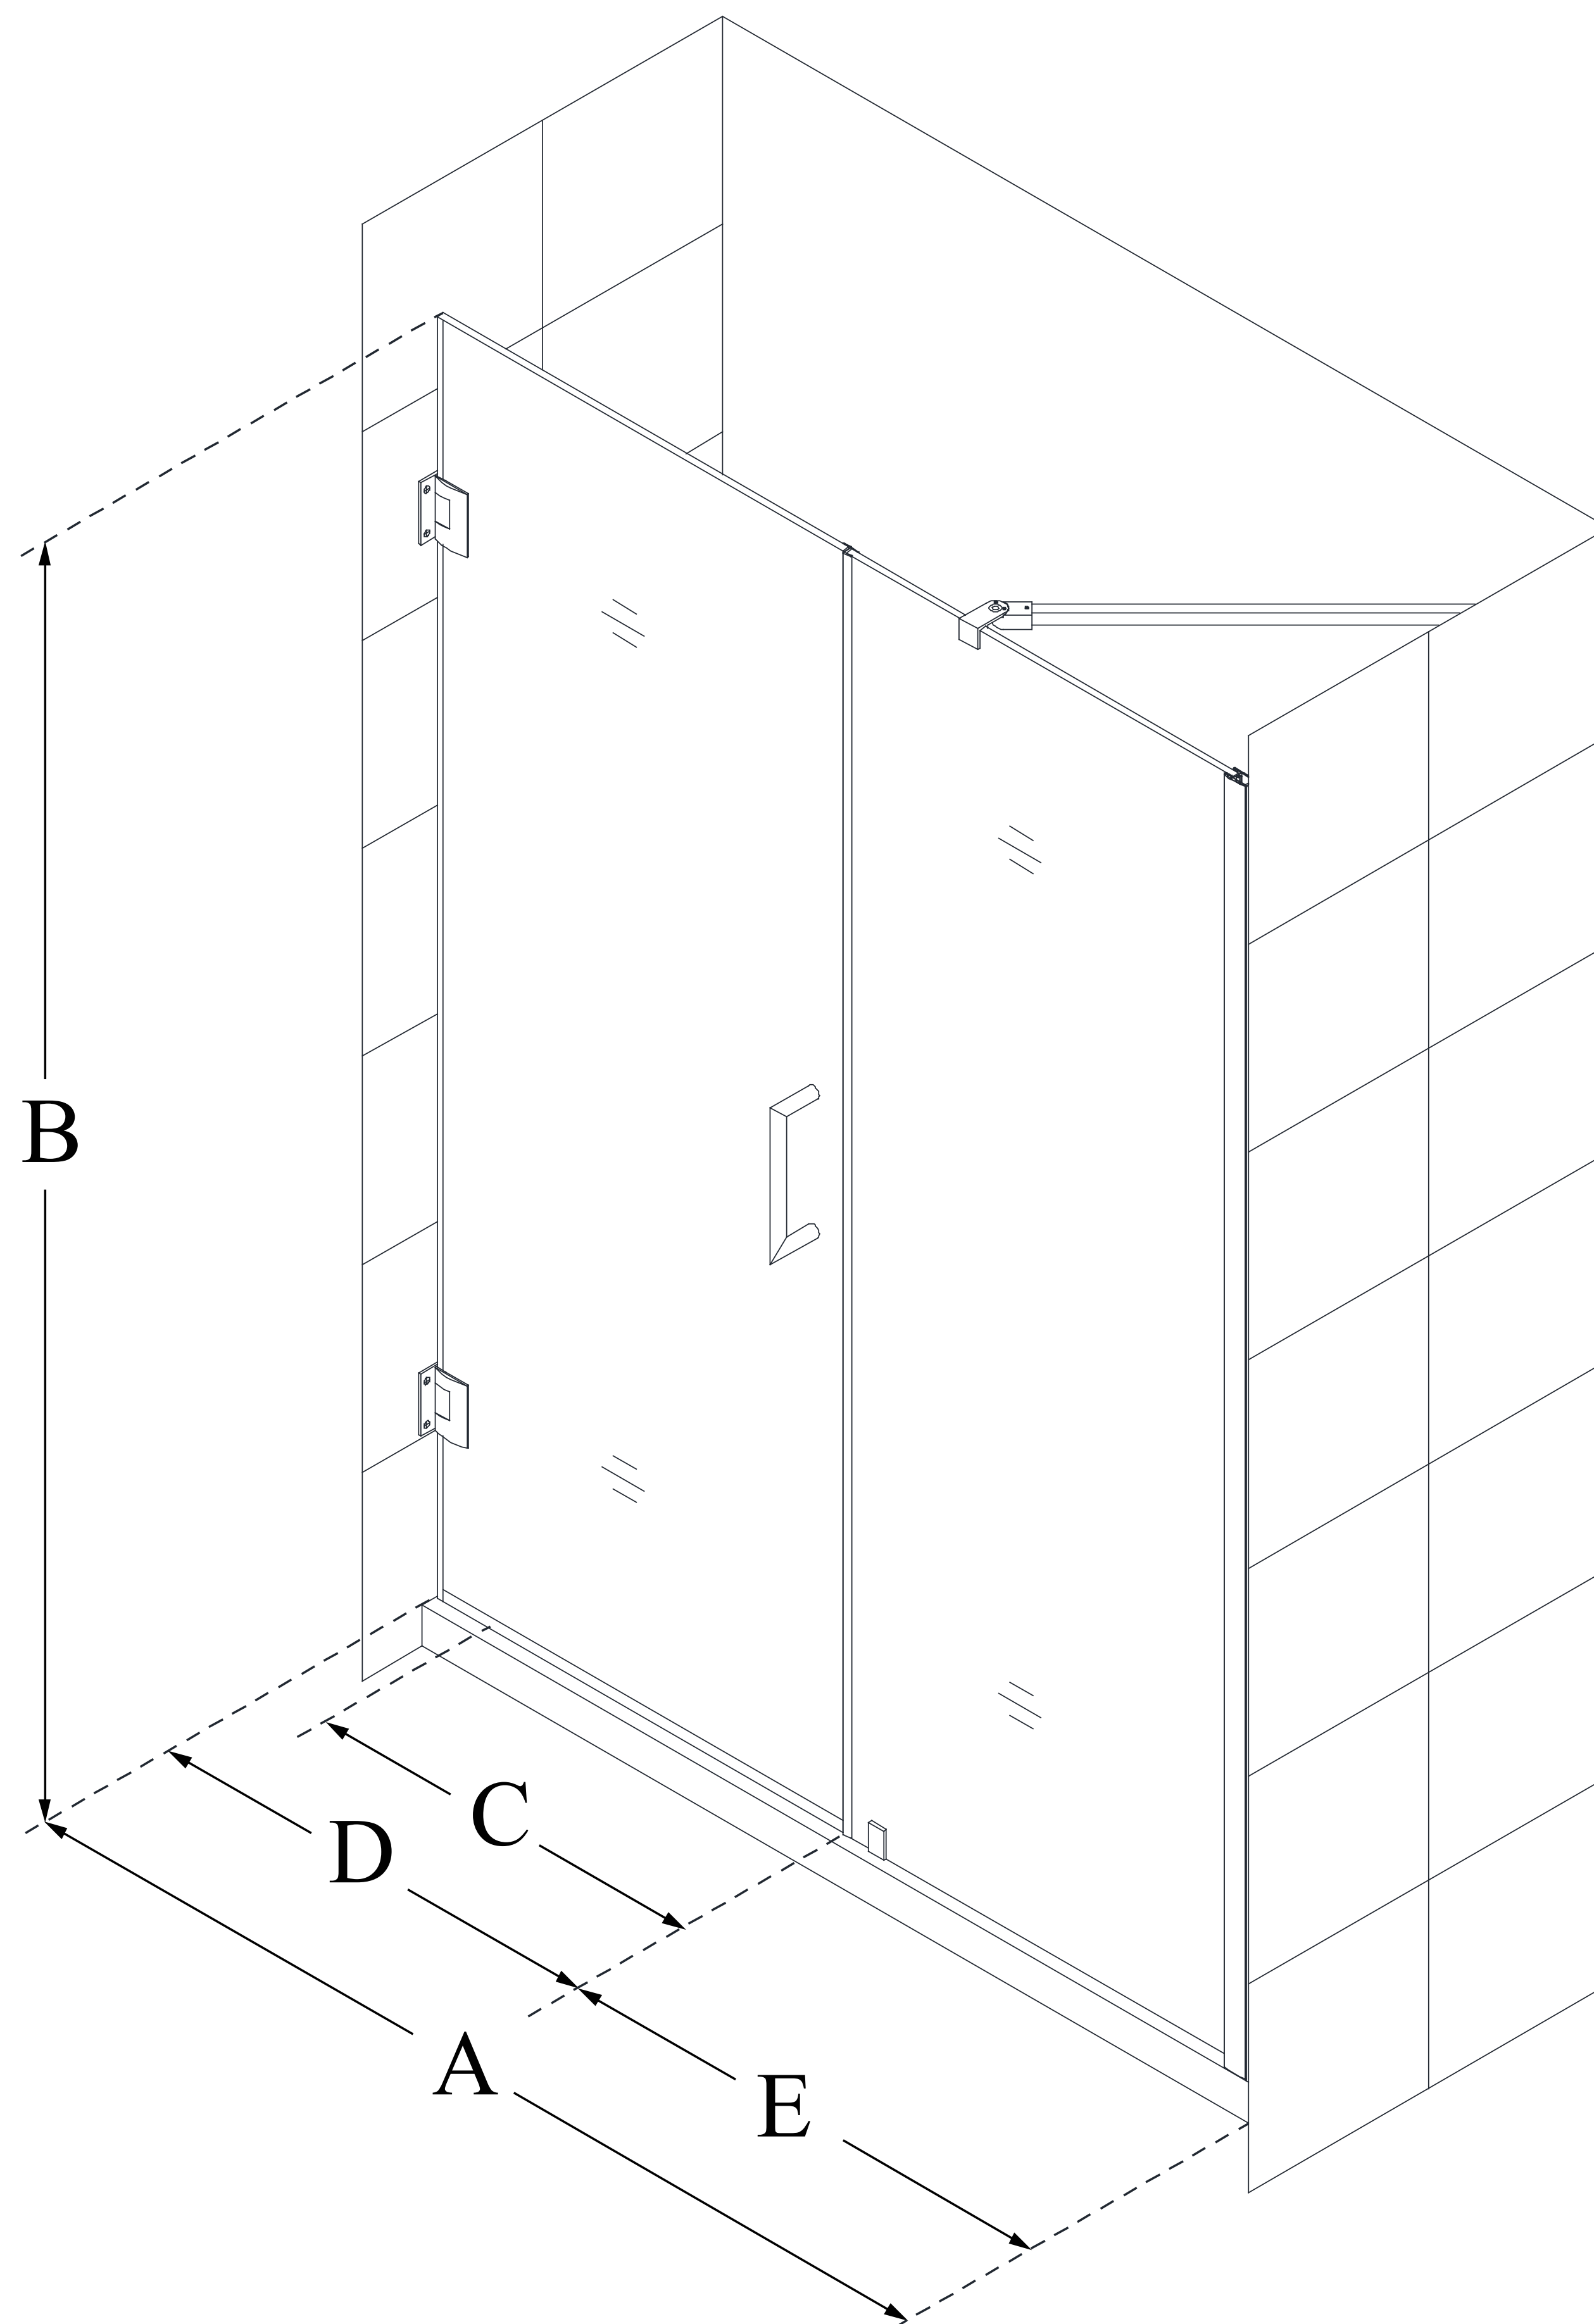

SHDR-20587210

UNIDOOR

DreamLine Unidoor 58-59 in. W x
72 in. H Frameless Hinged Shower
Door with Support Arm, Clear
Glass

SWING DOOR

CONFIGURATION DIMENSIONS:

A: 58 - 59 in.

MODEL WIDTH

B: 72 in.

MODEL HEIGHT

C: 27 in.

ACCESS WIDTH

D: 28 in.

DOOR WIDTH

E: 30 in.

INLINE PANEL WIDTH

DreamLine reserves the right to update or modify the hardware or materials pictured without prior notice for the purpose of product improvement and customer satisfaction.