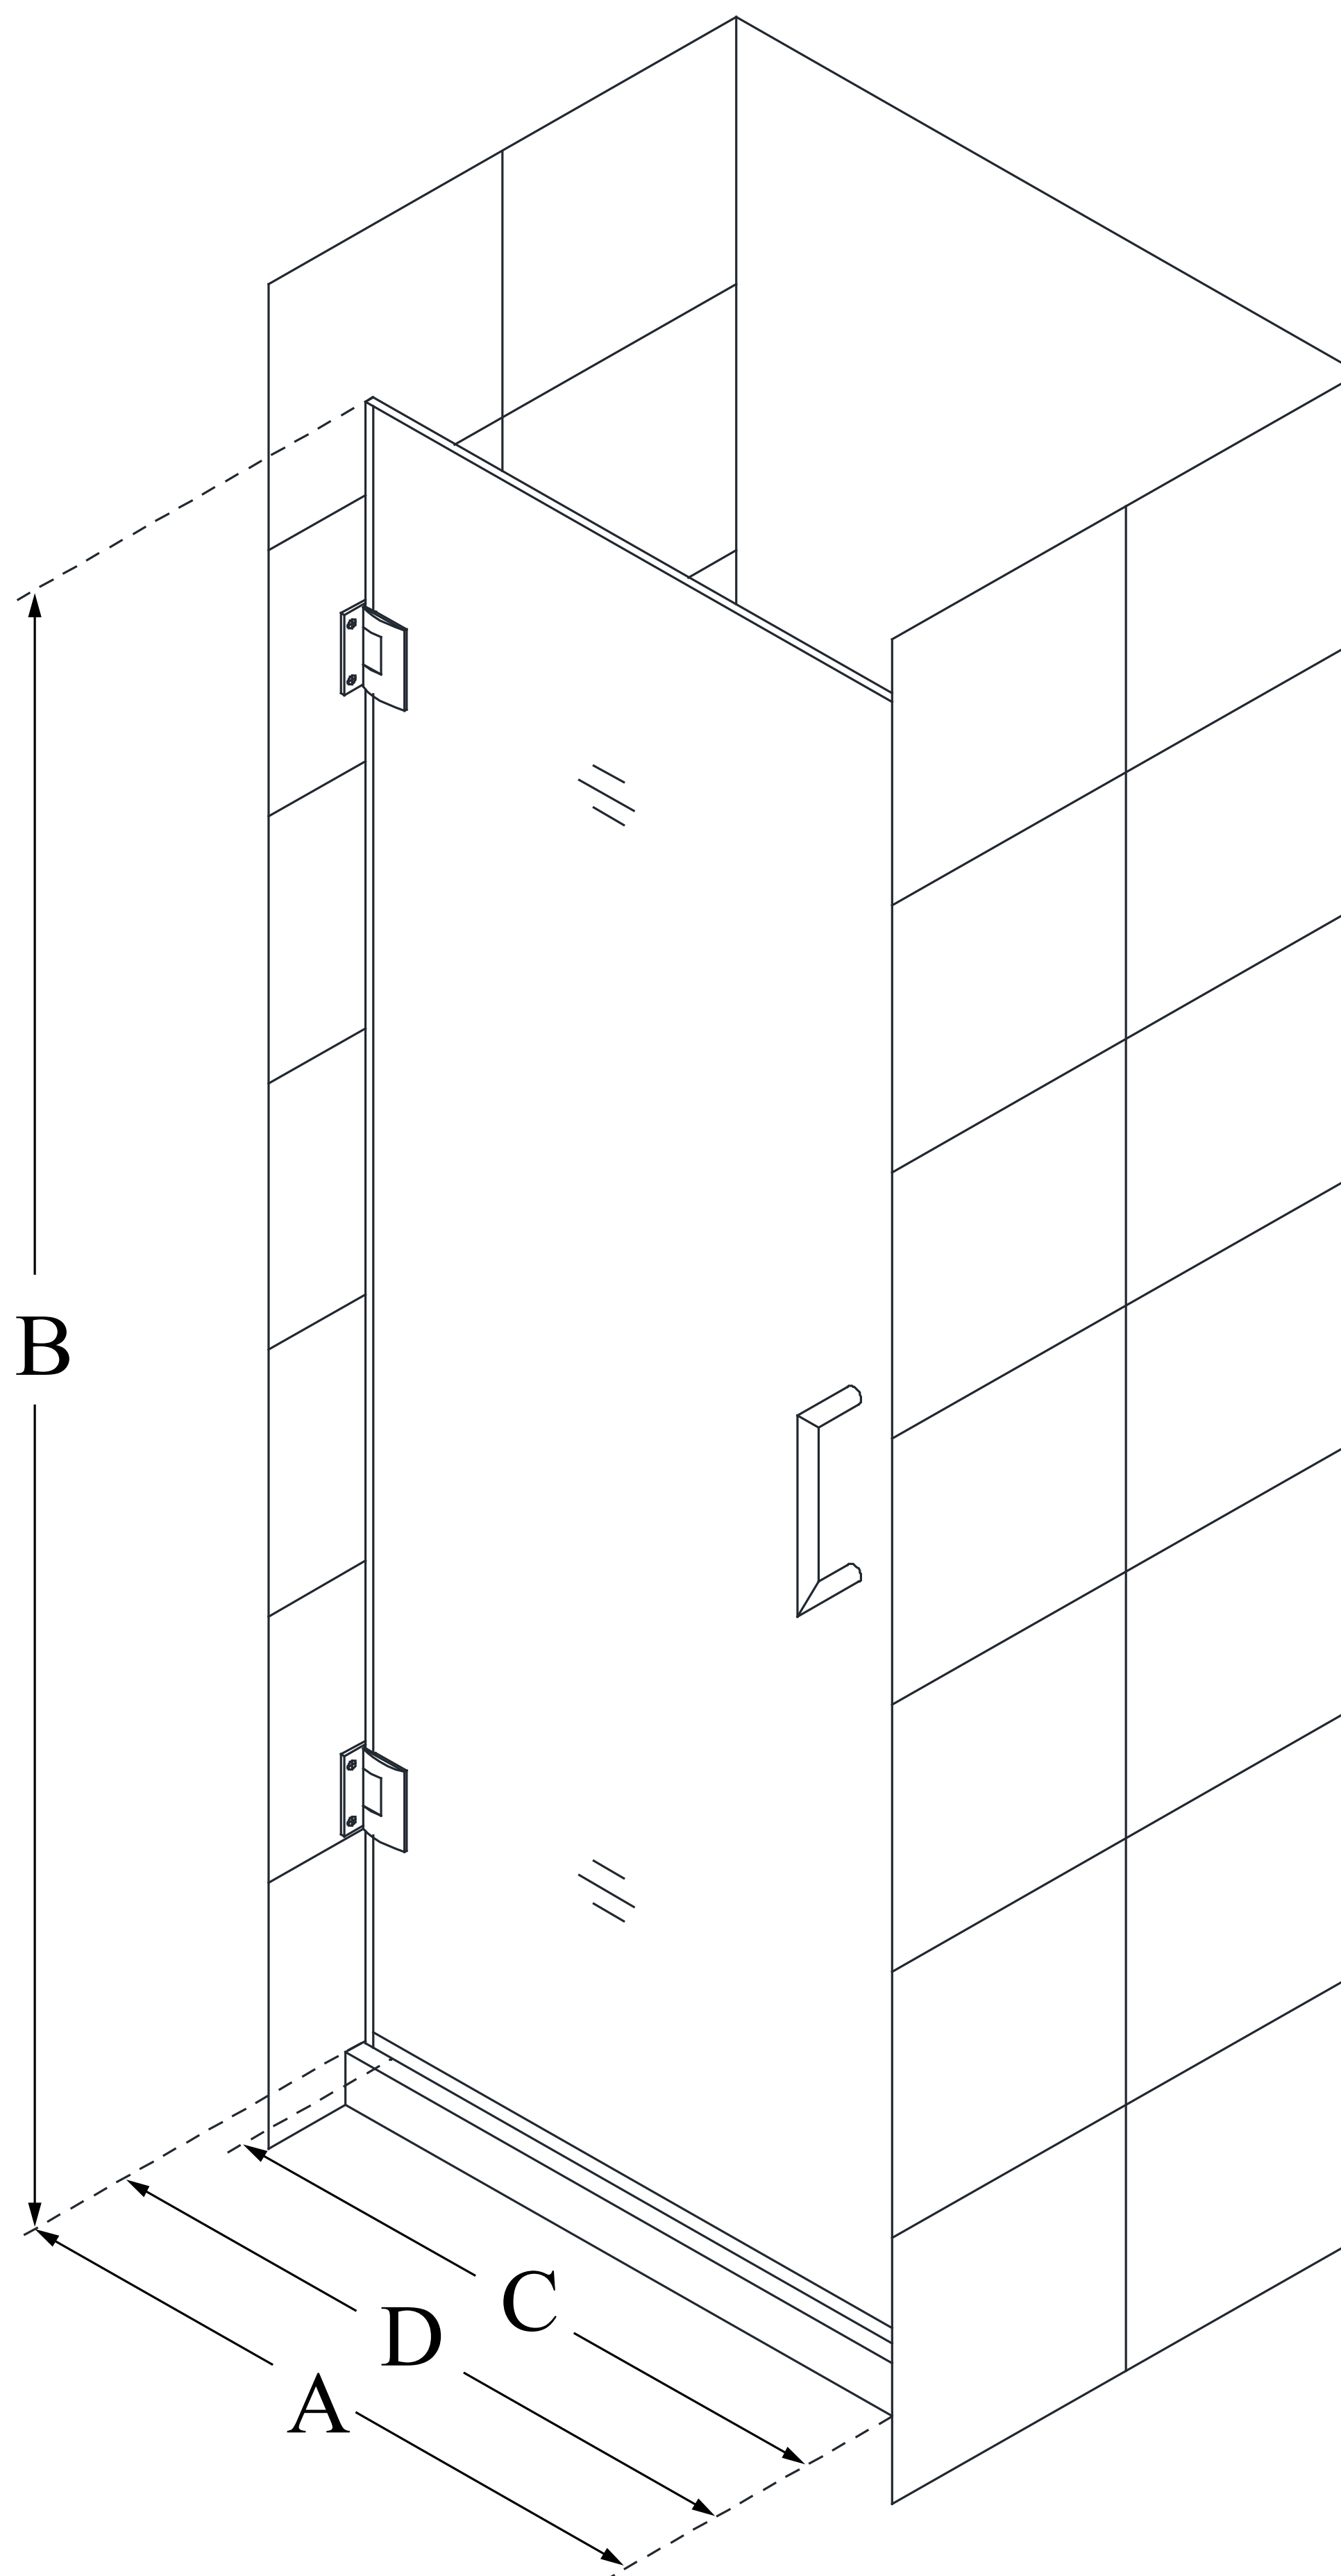

SHDR-20297210F

UNIDOOR

DreamLine Unidoor 29 in. W x 72 in.
H Frameless Hinged Shower Door,
Clear Glass

SWING DOOR

CONFIGURATION DIMENSIONS:

A: 29 in.

MODEL WIDTH

B: 72 in.

MODEL HEIGHT

C: 28 in.

ACCESS WIDTH

D: 29 in.

DOOR WIDTH

DreamLine reserves the right to update or modify the hardware or materials pictured without prior notice for the purpose of product improvement and customer satisfaction.