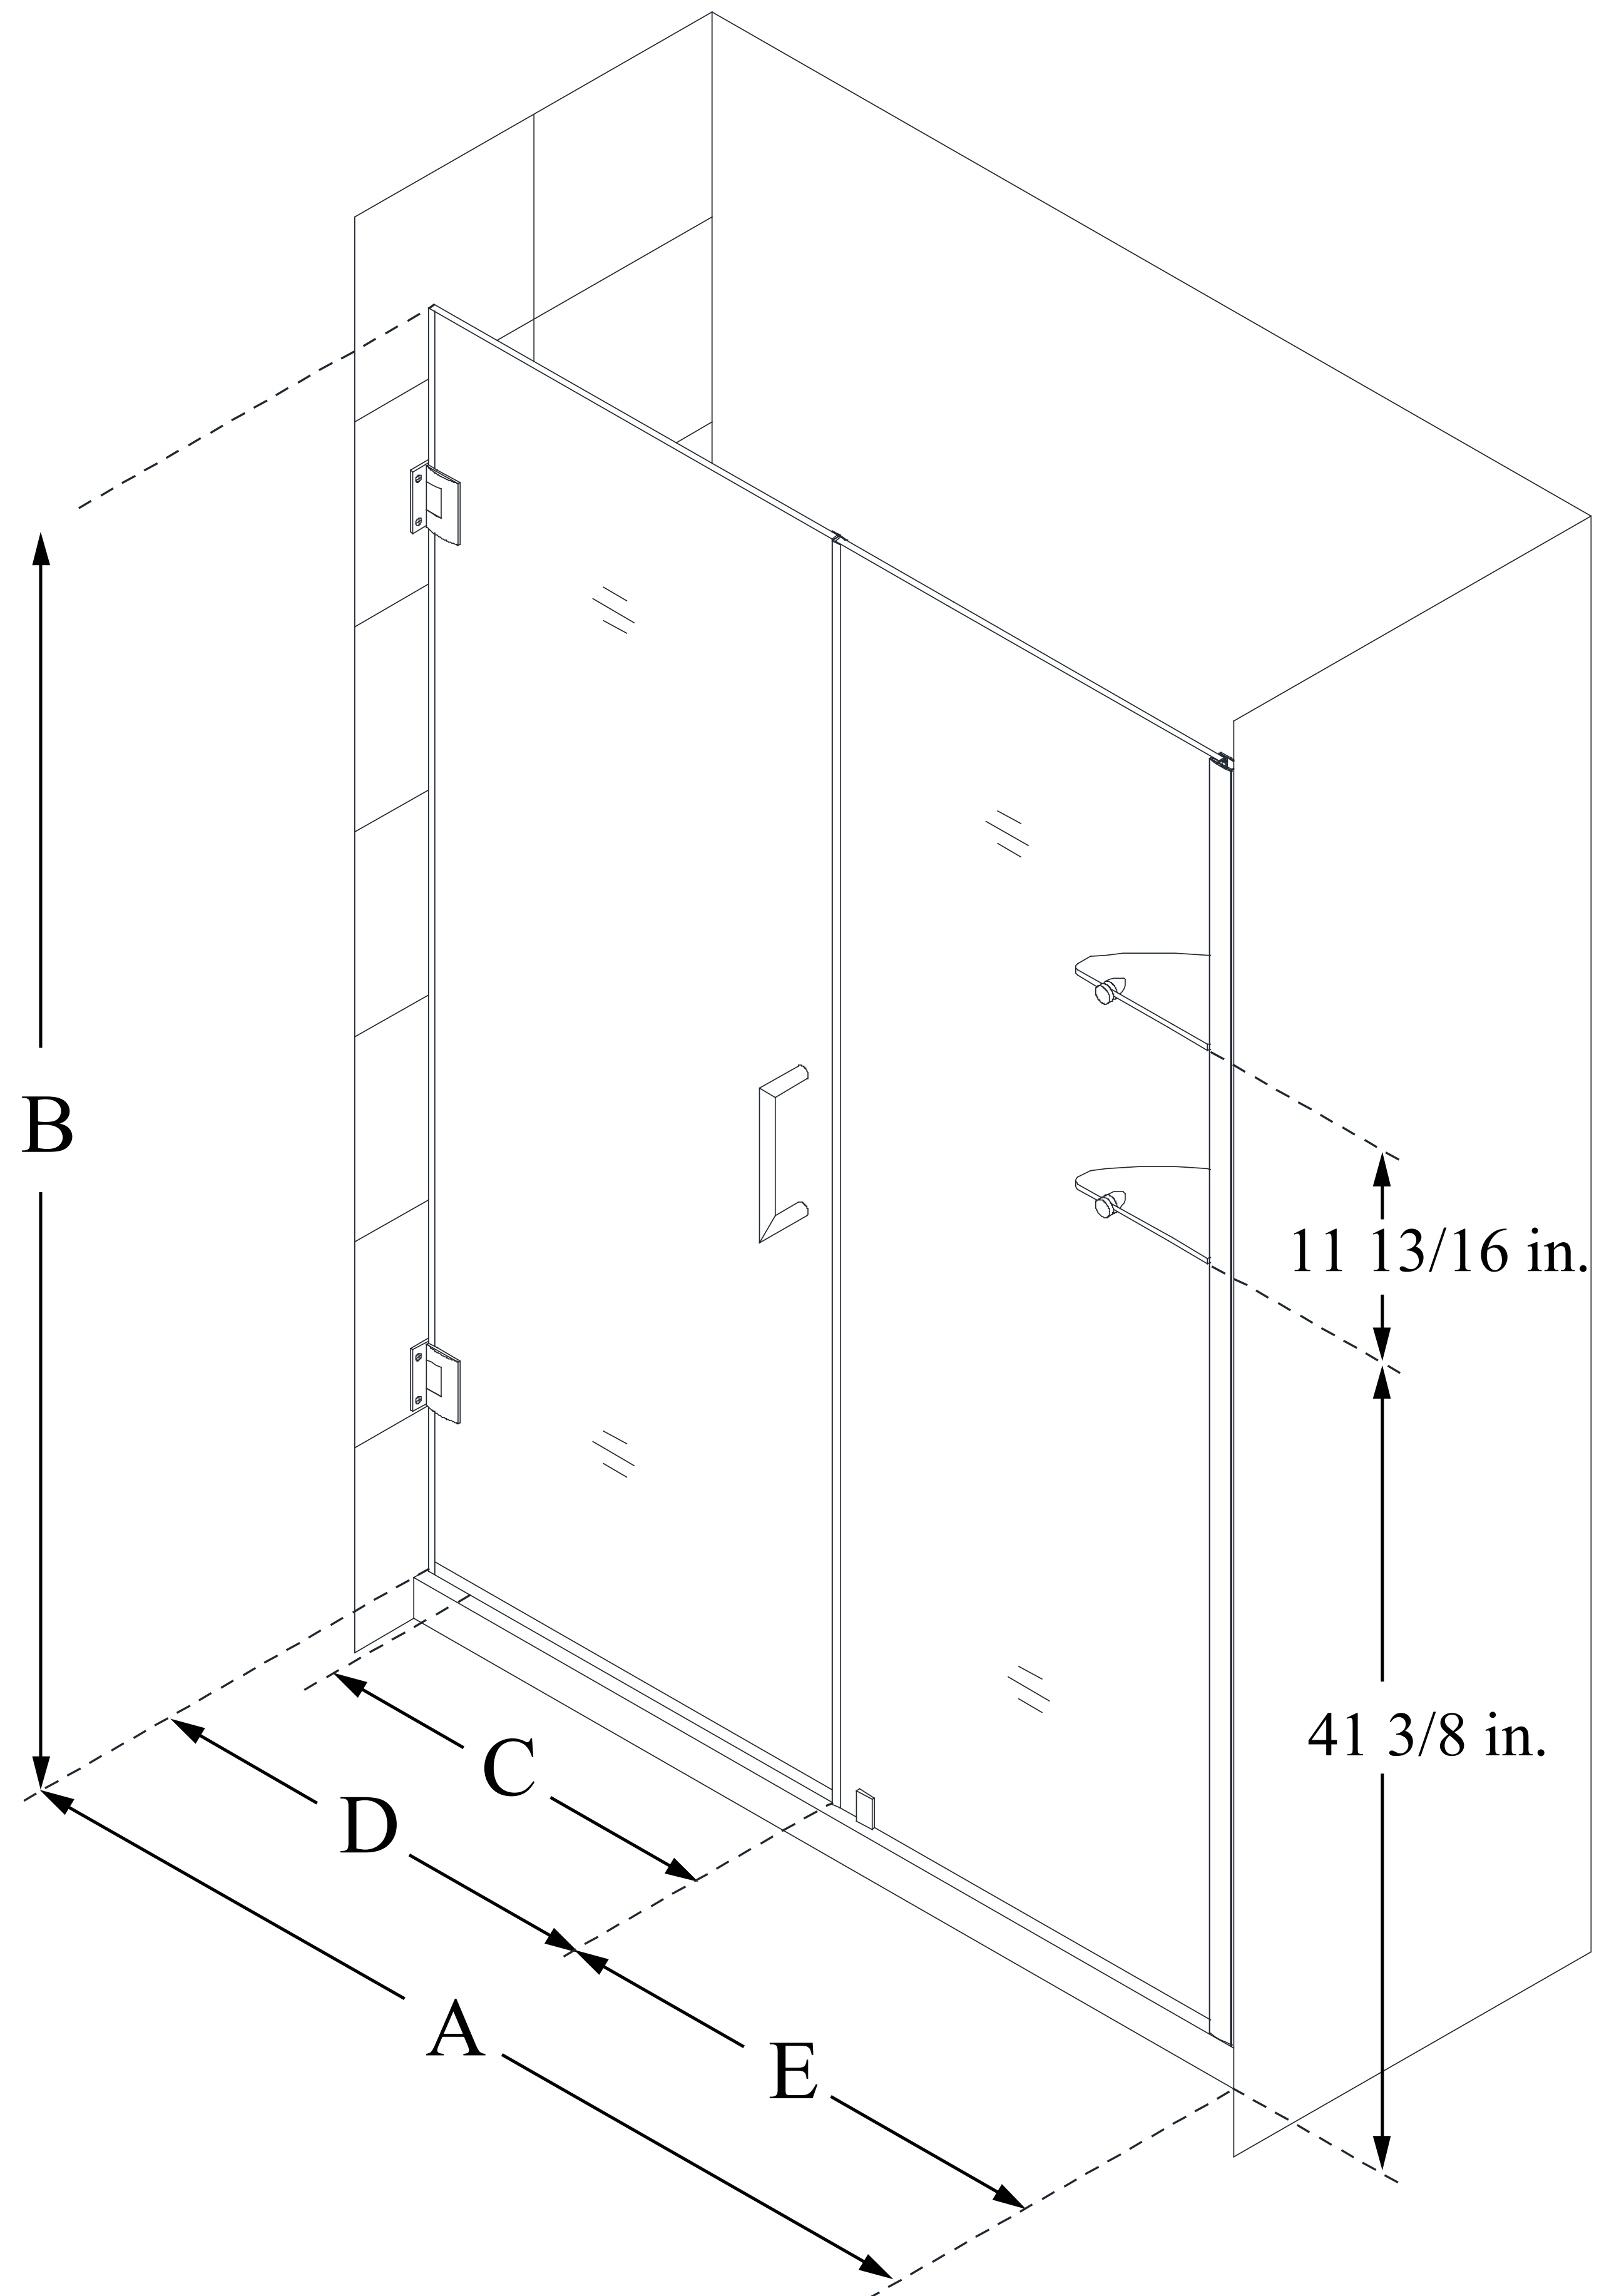

SHDR-20577210S

UNIDOOR

DreamLine Unidoor 57-58 in. W x
72 in. H Frameless Hinged Shower
Door with Shelves, Clear Glass

SWING DOOR

CONFIGURATION DIMENSIONS:

A: 57 - 58 in.

MODEL WIDTH

B: 72 in.

MODEL HEIGHT

C: 26 in.

ACCESS WIDTH

D: 27 in.

DOOR WIDTH

E: 30 in.

INLINE PANEL WIDTH

DreamLine reserves the right to update or modify the hardware or materials pictured without prior notice for the purpose of product improvement and customer satisfaction.