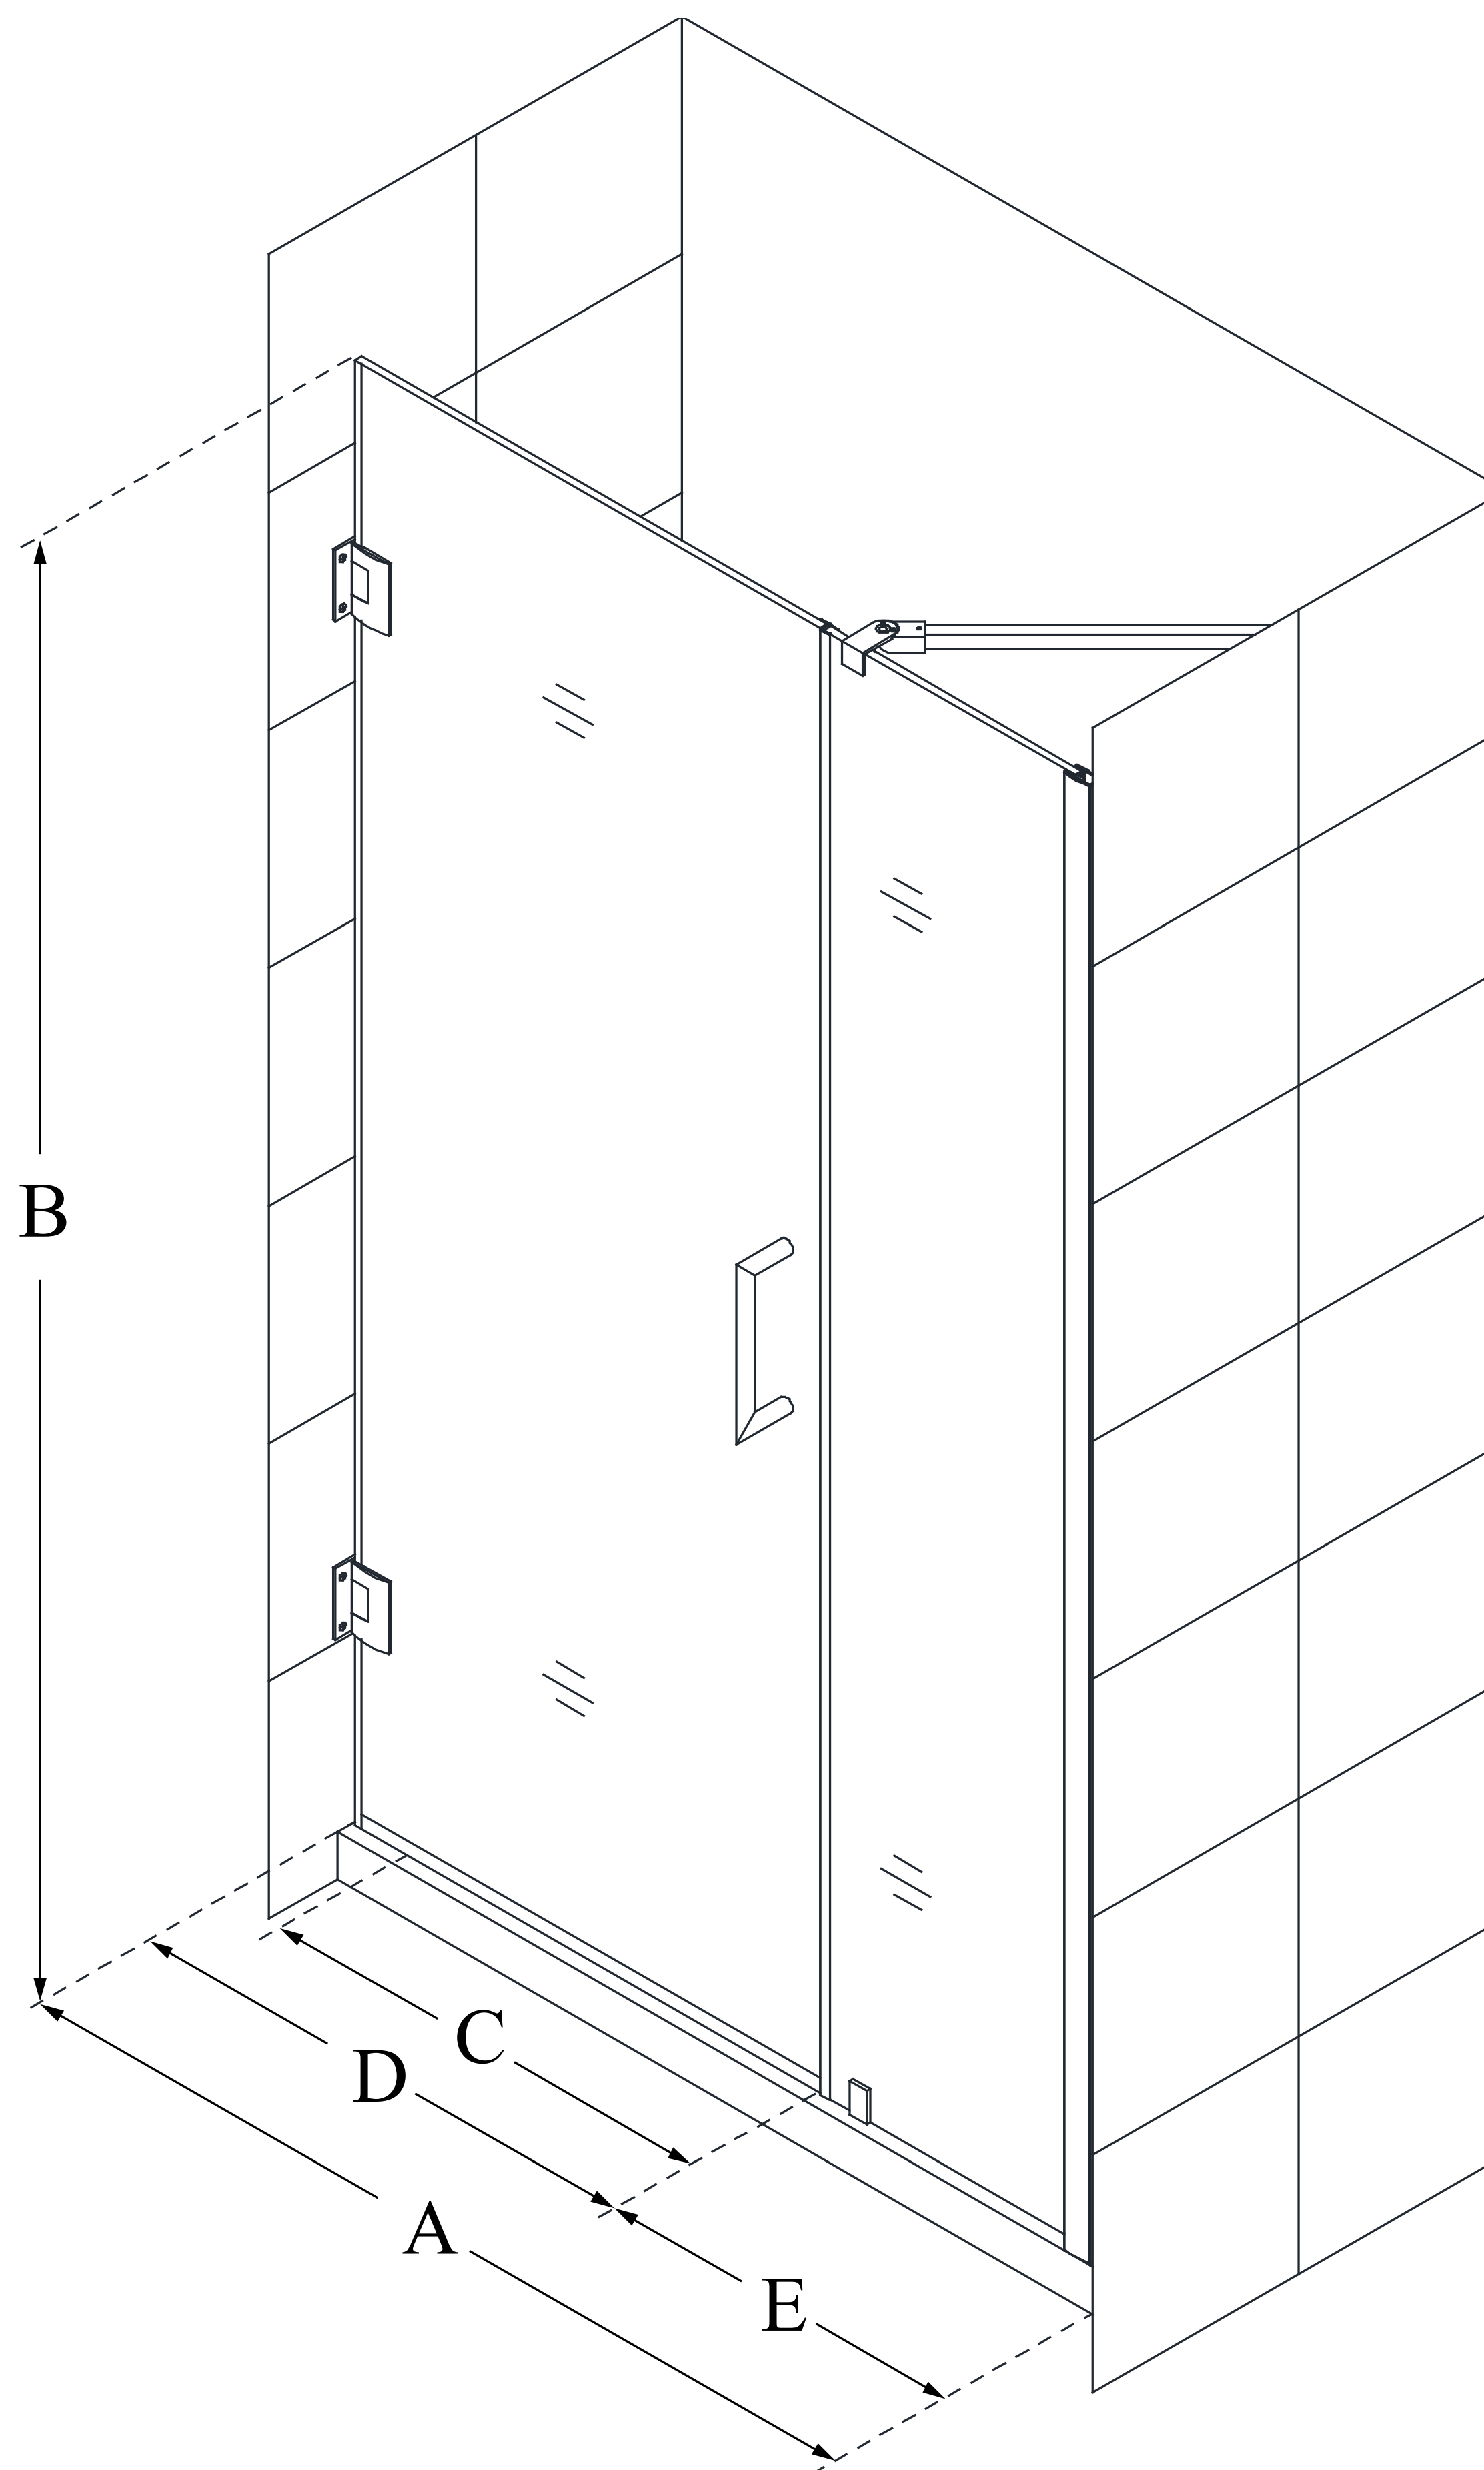

SHDR-20477210

UNIDOOR

DreamLine Unidoor 47-48 in. W x
72 in. H Frameless Hinged Shower
Door with Support Arm, Clear
Glass

SWING DOOR

CONFIGURATION DIMENSIONS:

A: 47 - 48 in.

MODEL WIDTH

B: 72 in.

MODEL HEIGHT

C: 28 in.

ACCESS WIDTH

D: 29 in.

DOOR WIDTH

E: 18 in.

INLINE PANEL WIDTH

DreamLine reserves the right to update or modify the hardware or materials pictured without prior notice for the purpose of product improvement and customer satisfaction.