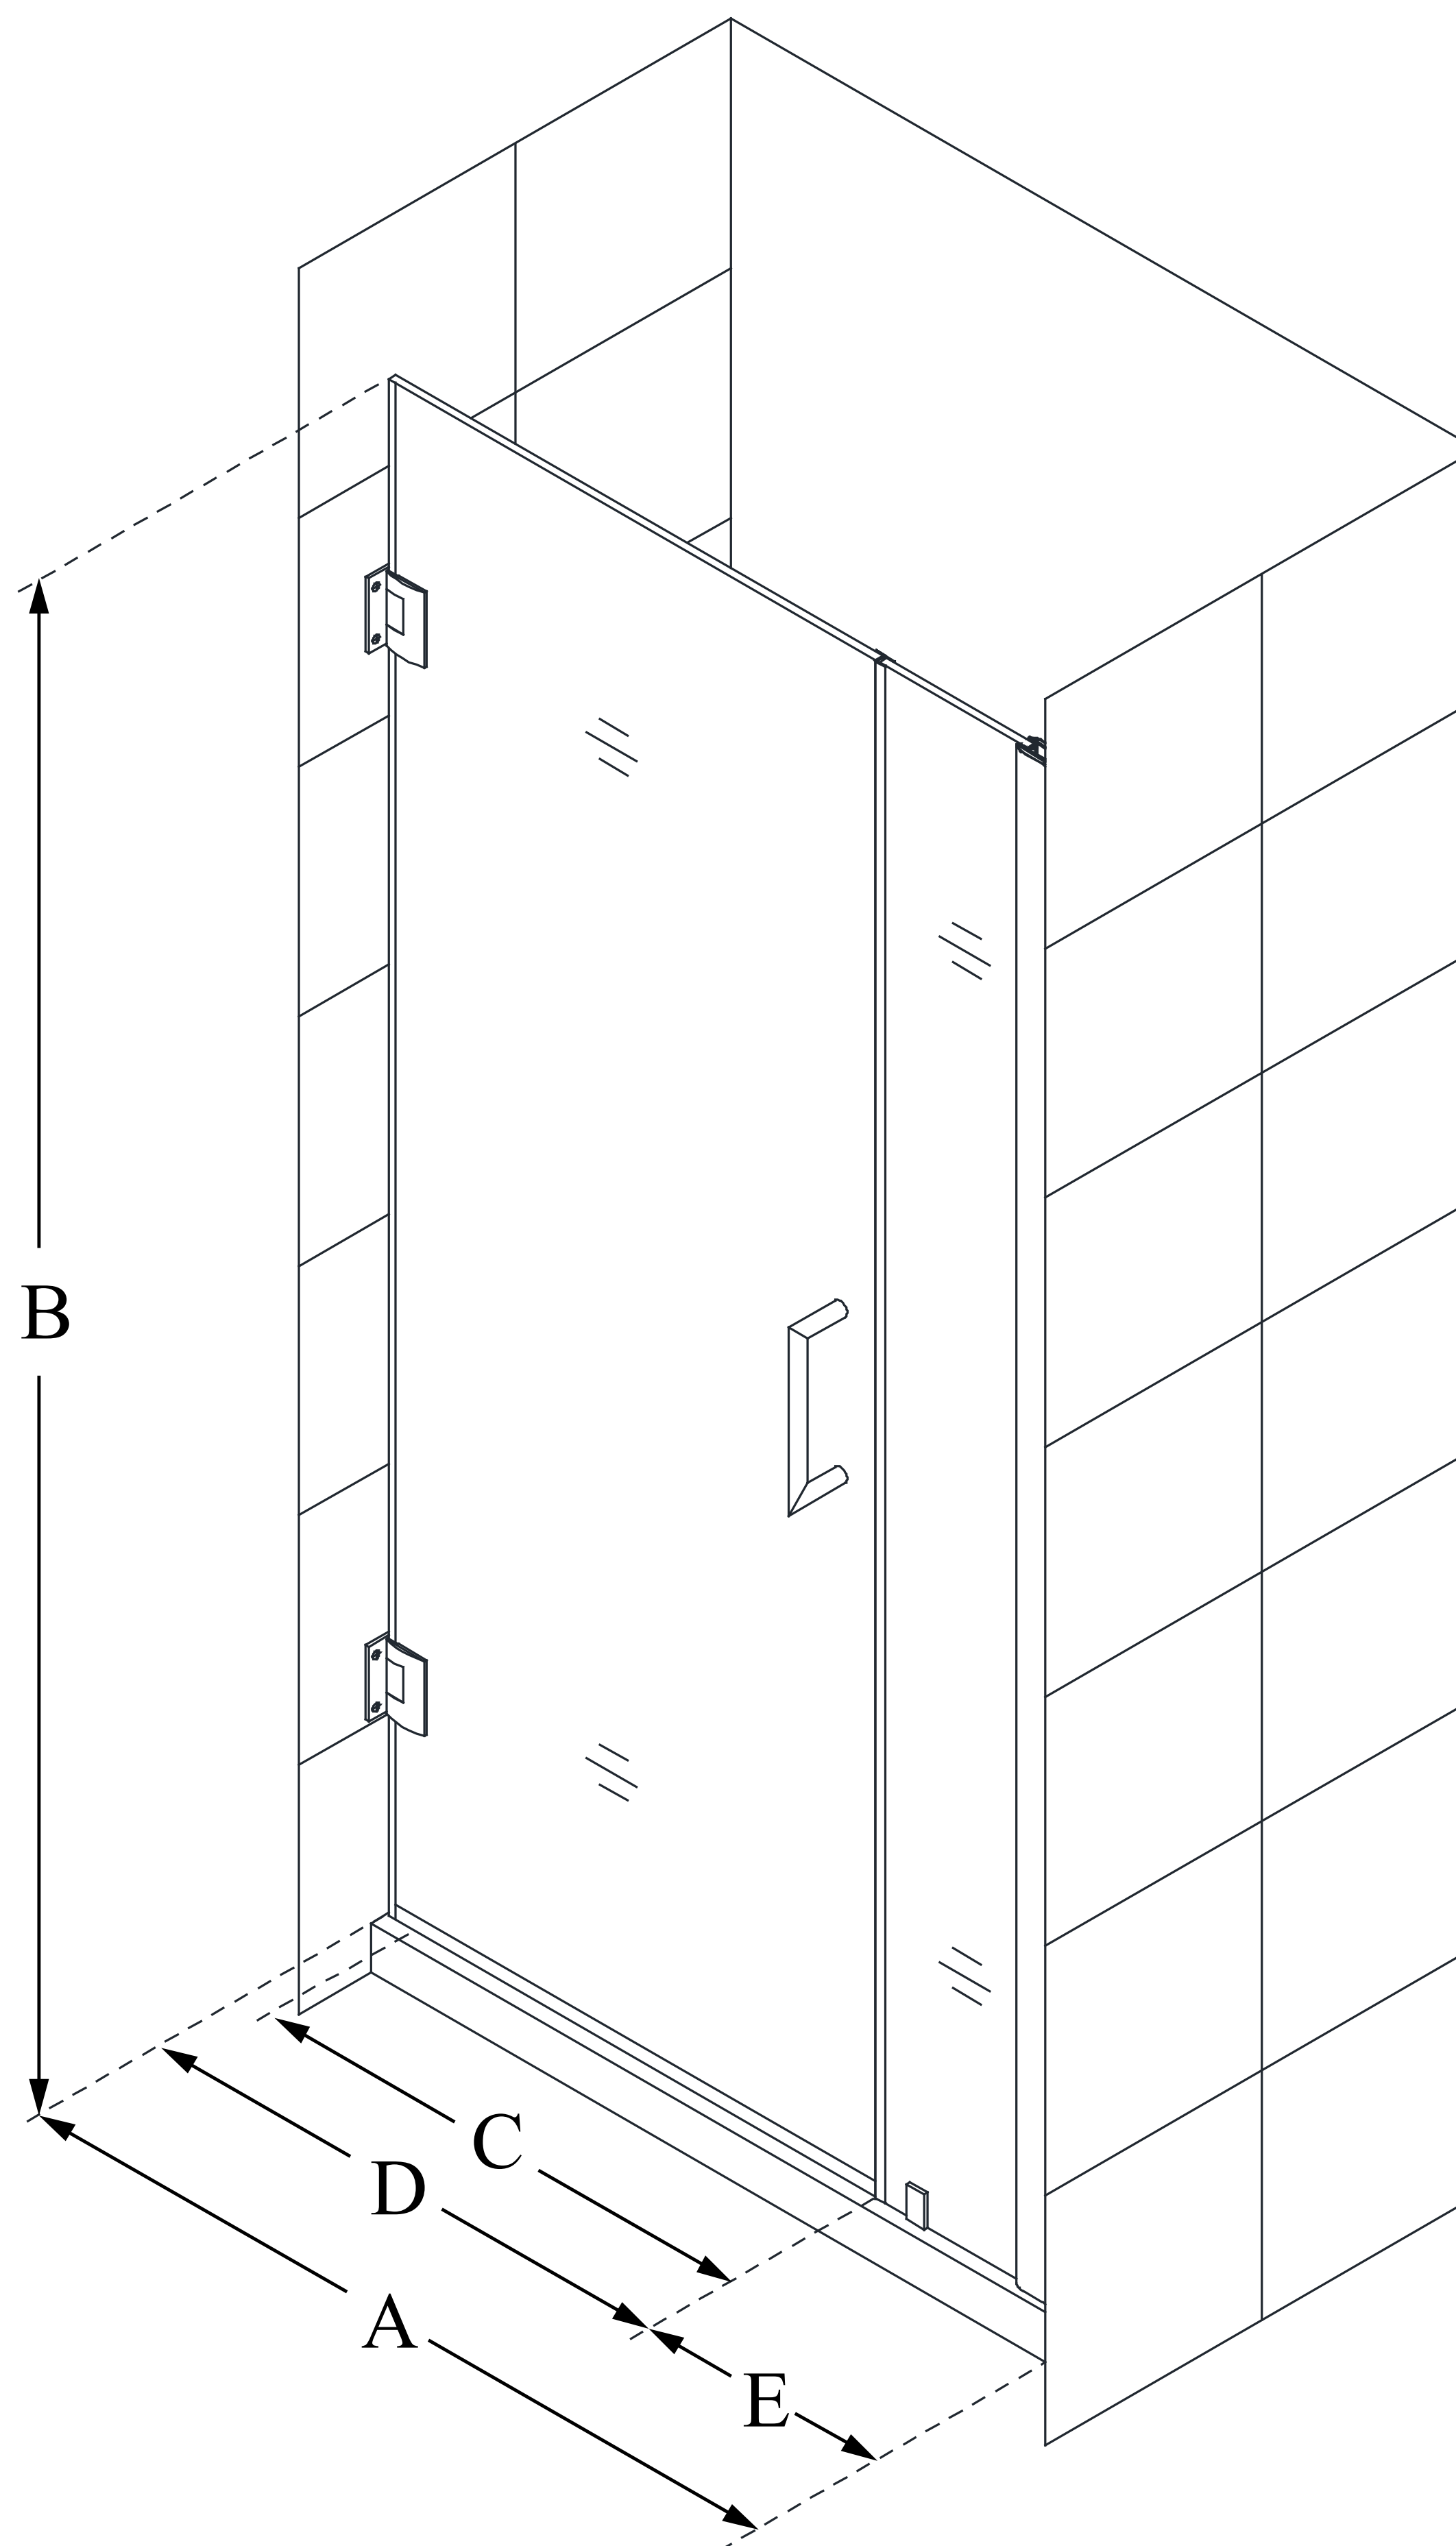

SHDR-20327210

UNIDOOR

DreamLine Unidoor 32-33 in. W x
72 in. H Frameless Hinged Shower
Door, Clear Glass

SWING DOOR

CONFIGURATION DIMENSIONS:

A: 32 - 33 in.

MODEL WIDTH

B: 72 in.

MODEL HEIGHT

C: 25 in.

ACCESS WIDTH

D: 26 in.

DOOR WIDTH

E: 6 in.

INLINE PANEL WIDTH

DreamLine reserves the right to update or modify the hardware or materials pictured without prior notice for the purpose of product improvement and customer satisfaction.