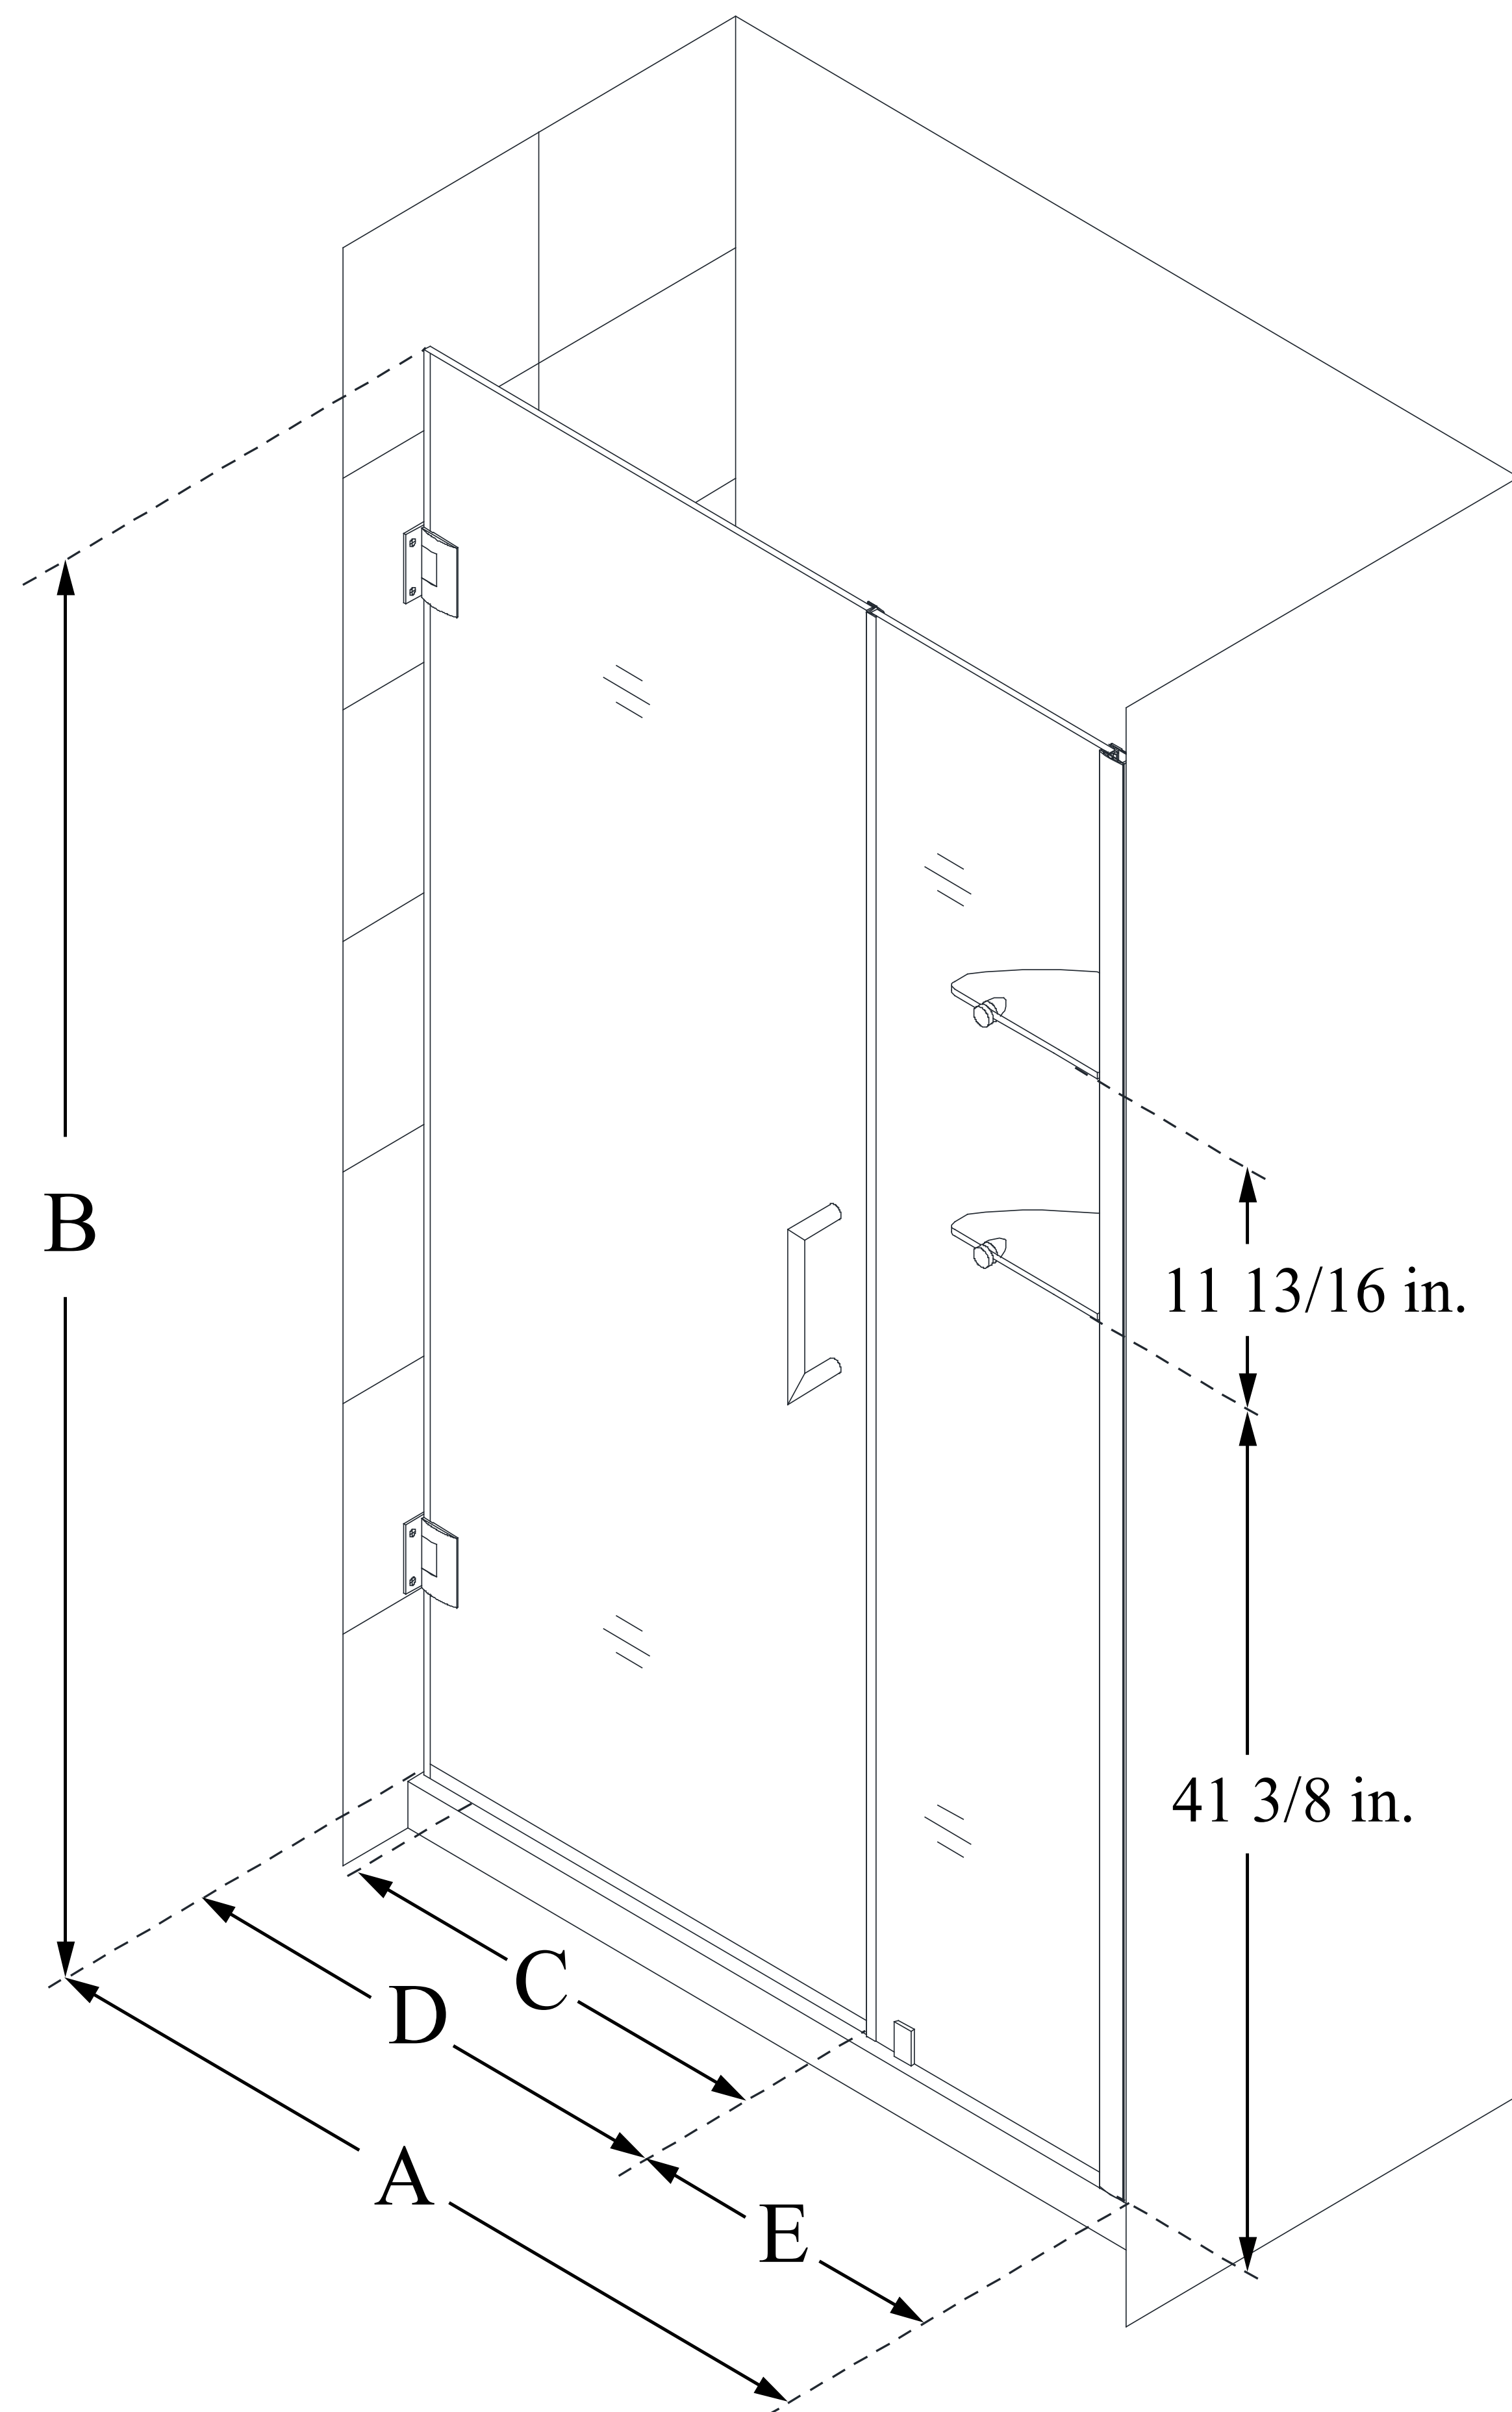

## UNIDOOR

DreamLine Unidoor 44-45 in. W x  
72 in. H Frameless Hinged Shower  
Door with Shelves, Clear Glass

**PIVOT DOOR**

### CONFIGURATION DIMENSIONS:

**A: 44 - 45 in.**

MODEL WIDTH

**B: 72 in.**

MODEL HEIGHT

**C: 25 in.**

ACCESS WIDTH

**D: 26 in.**

DOOR WIDTH

**E: 18 in.**

INLINE PANEL WIDTH

DreamLine reserves the right to update or modify the hardware or materials pictured without prior notice for the purpose of product improvement and customer satisfaction.