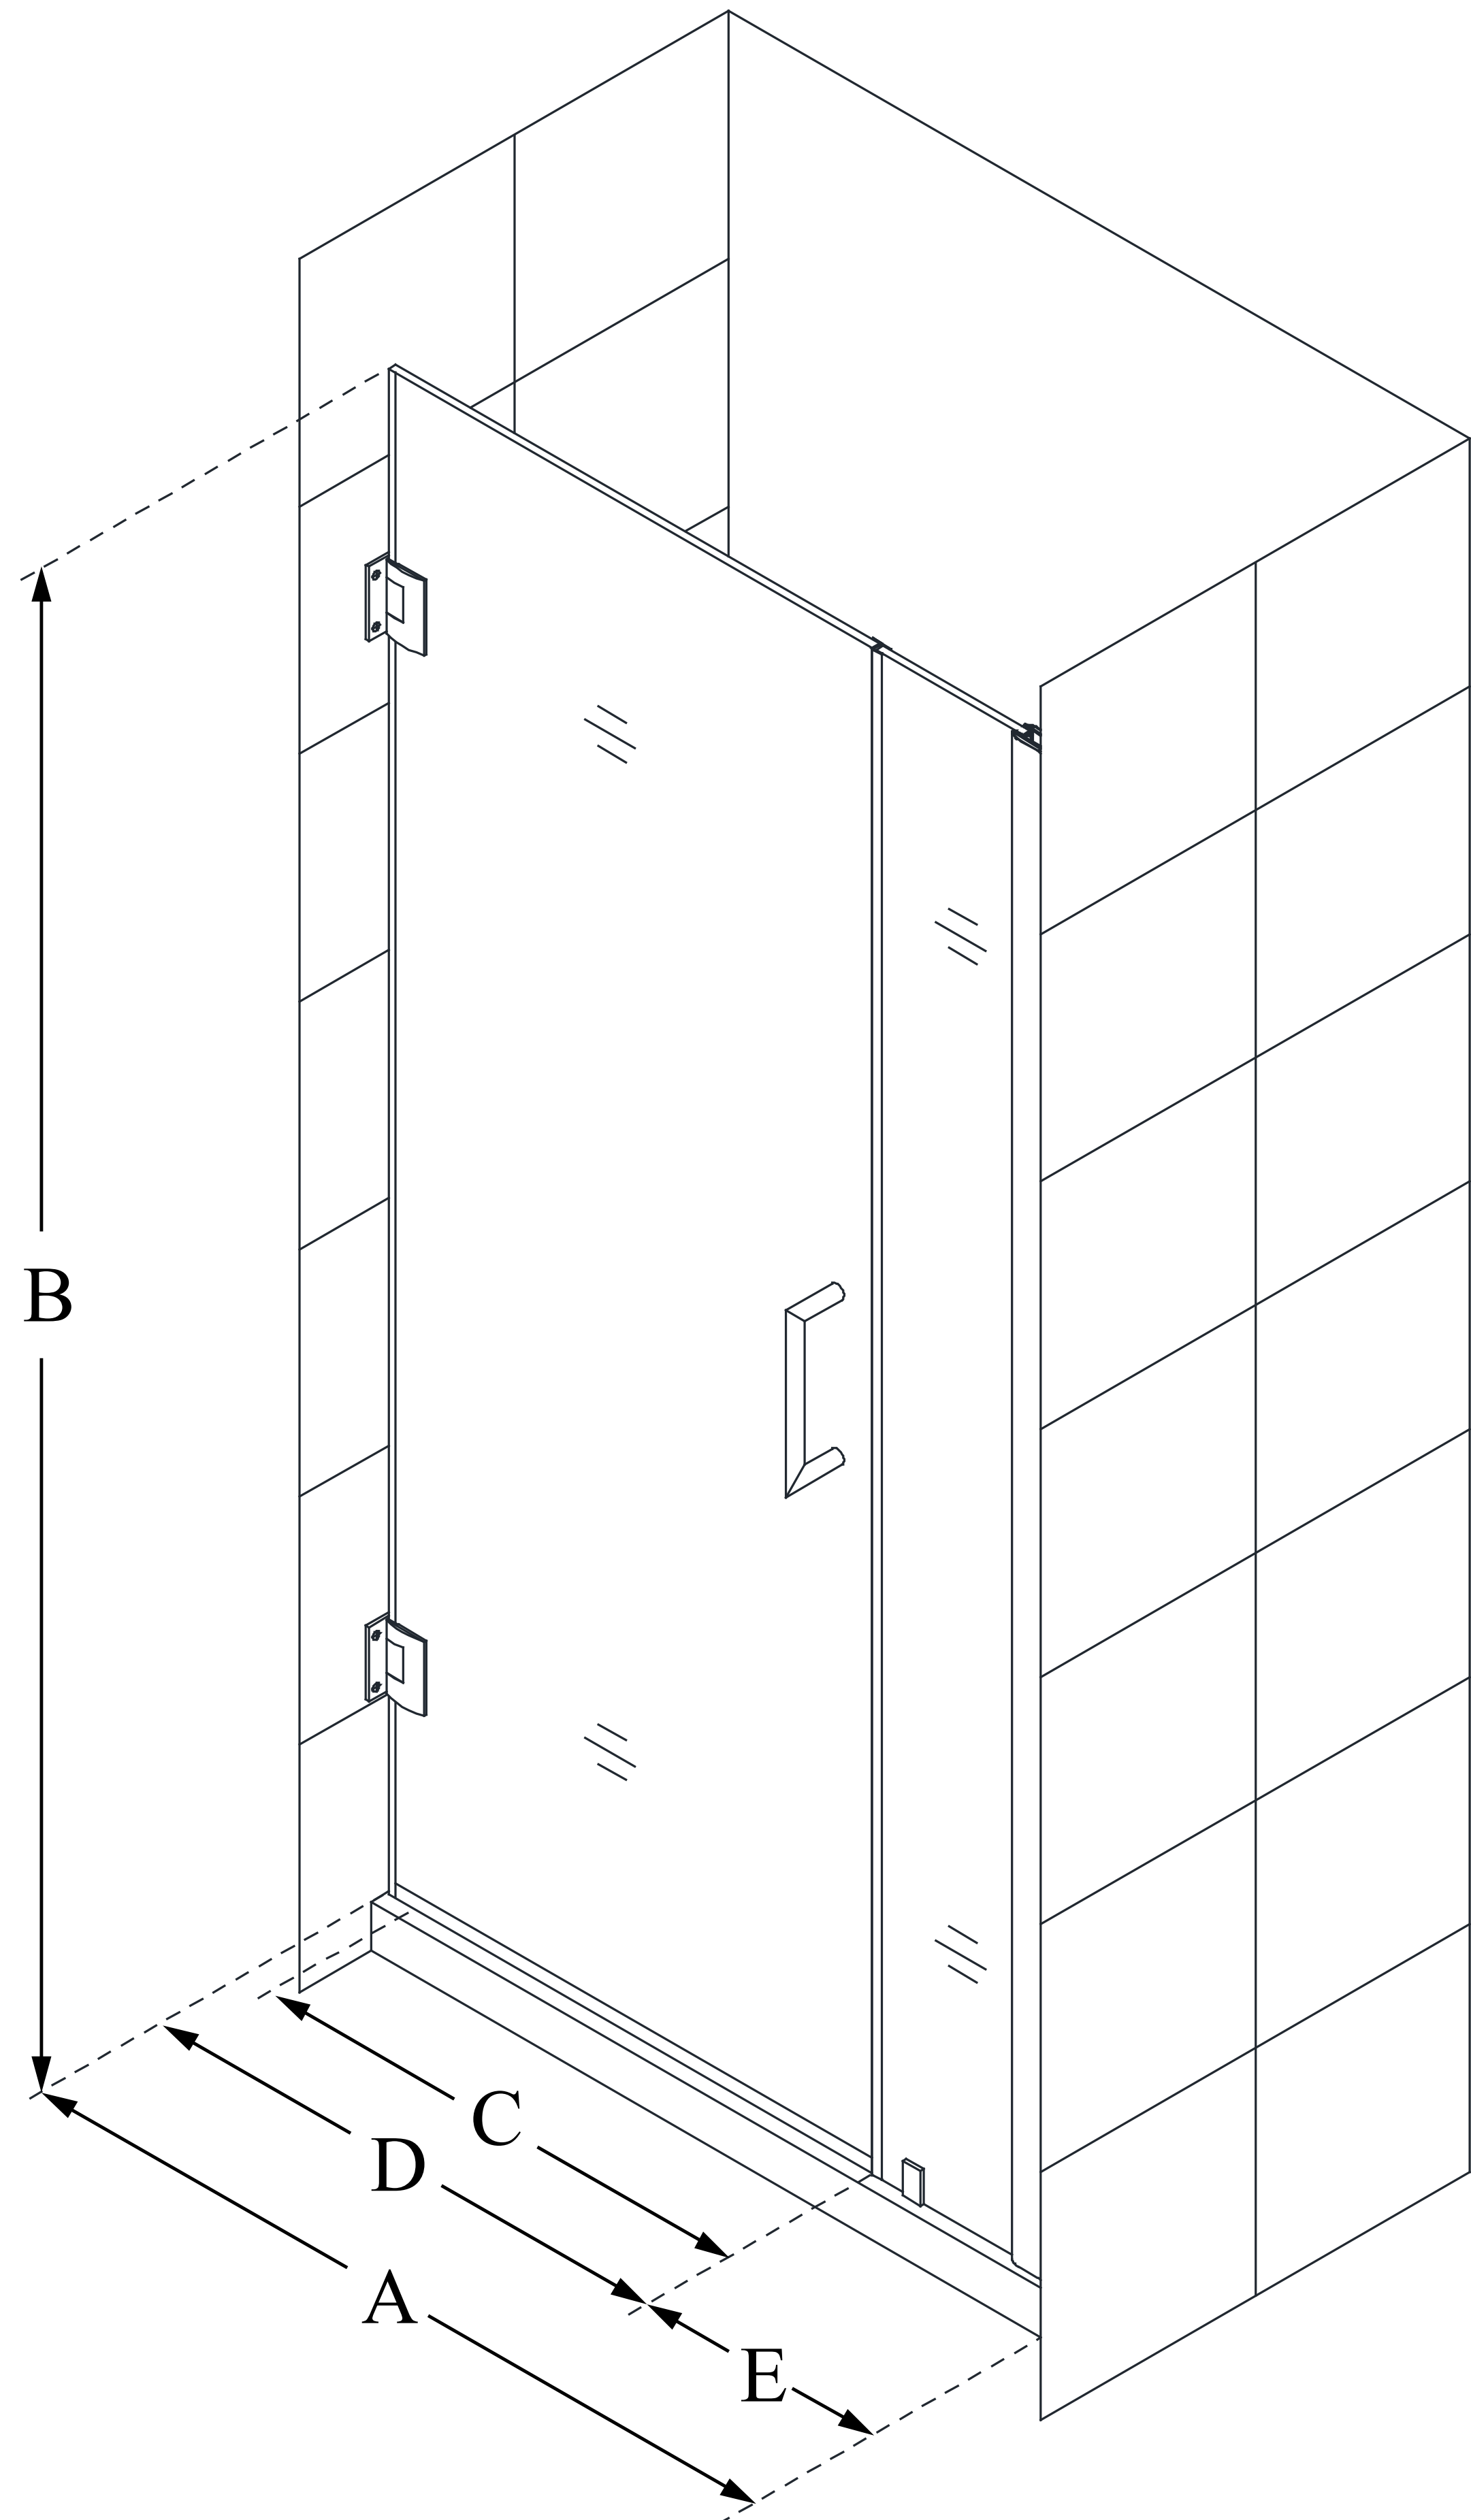

SHDR-20367210

UNIDOOR

DreamLine Unidoor 36-37 in. W x
72 in. H Frameless Hinged Shower
Door, Clear Glass

SWING DOOR

CONFIGURATION DIMENSIONS:

A: 36 - 37 in.

MODEL WIDTH

B: 72 in.

MODEL HEIGHT

C: 29 in.

ACCESS WIDTH

D: 30 in.

DOOR WIDTH

E: 6 in.

INLINE PANEL WIDTH

DreamLine reserves the right to update or modify the hardware or materials pictured without prior notice for the purpose of product improvement and customer satisfaction.