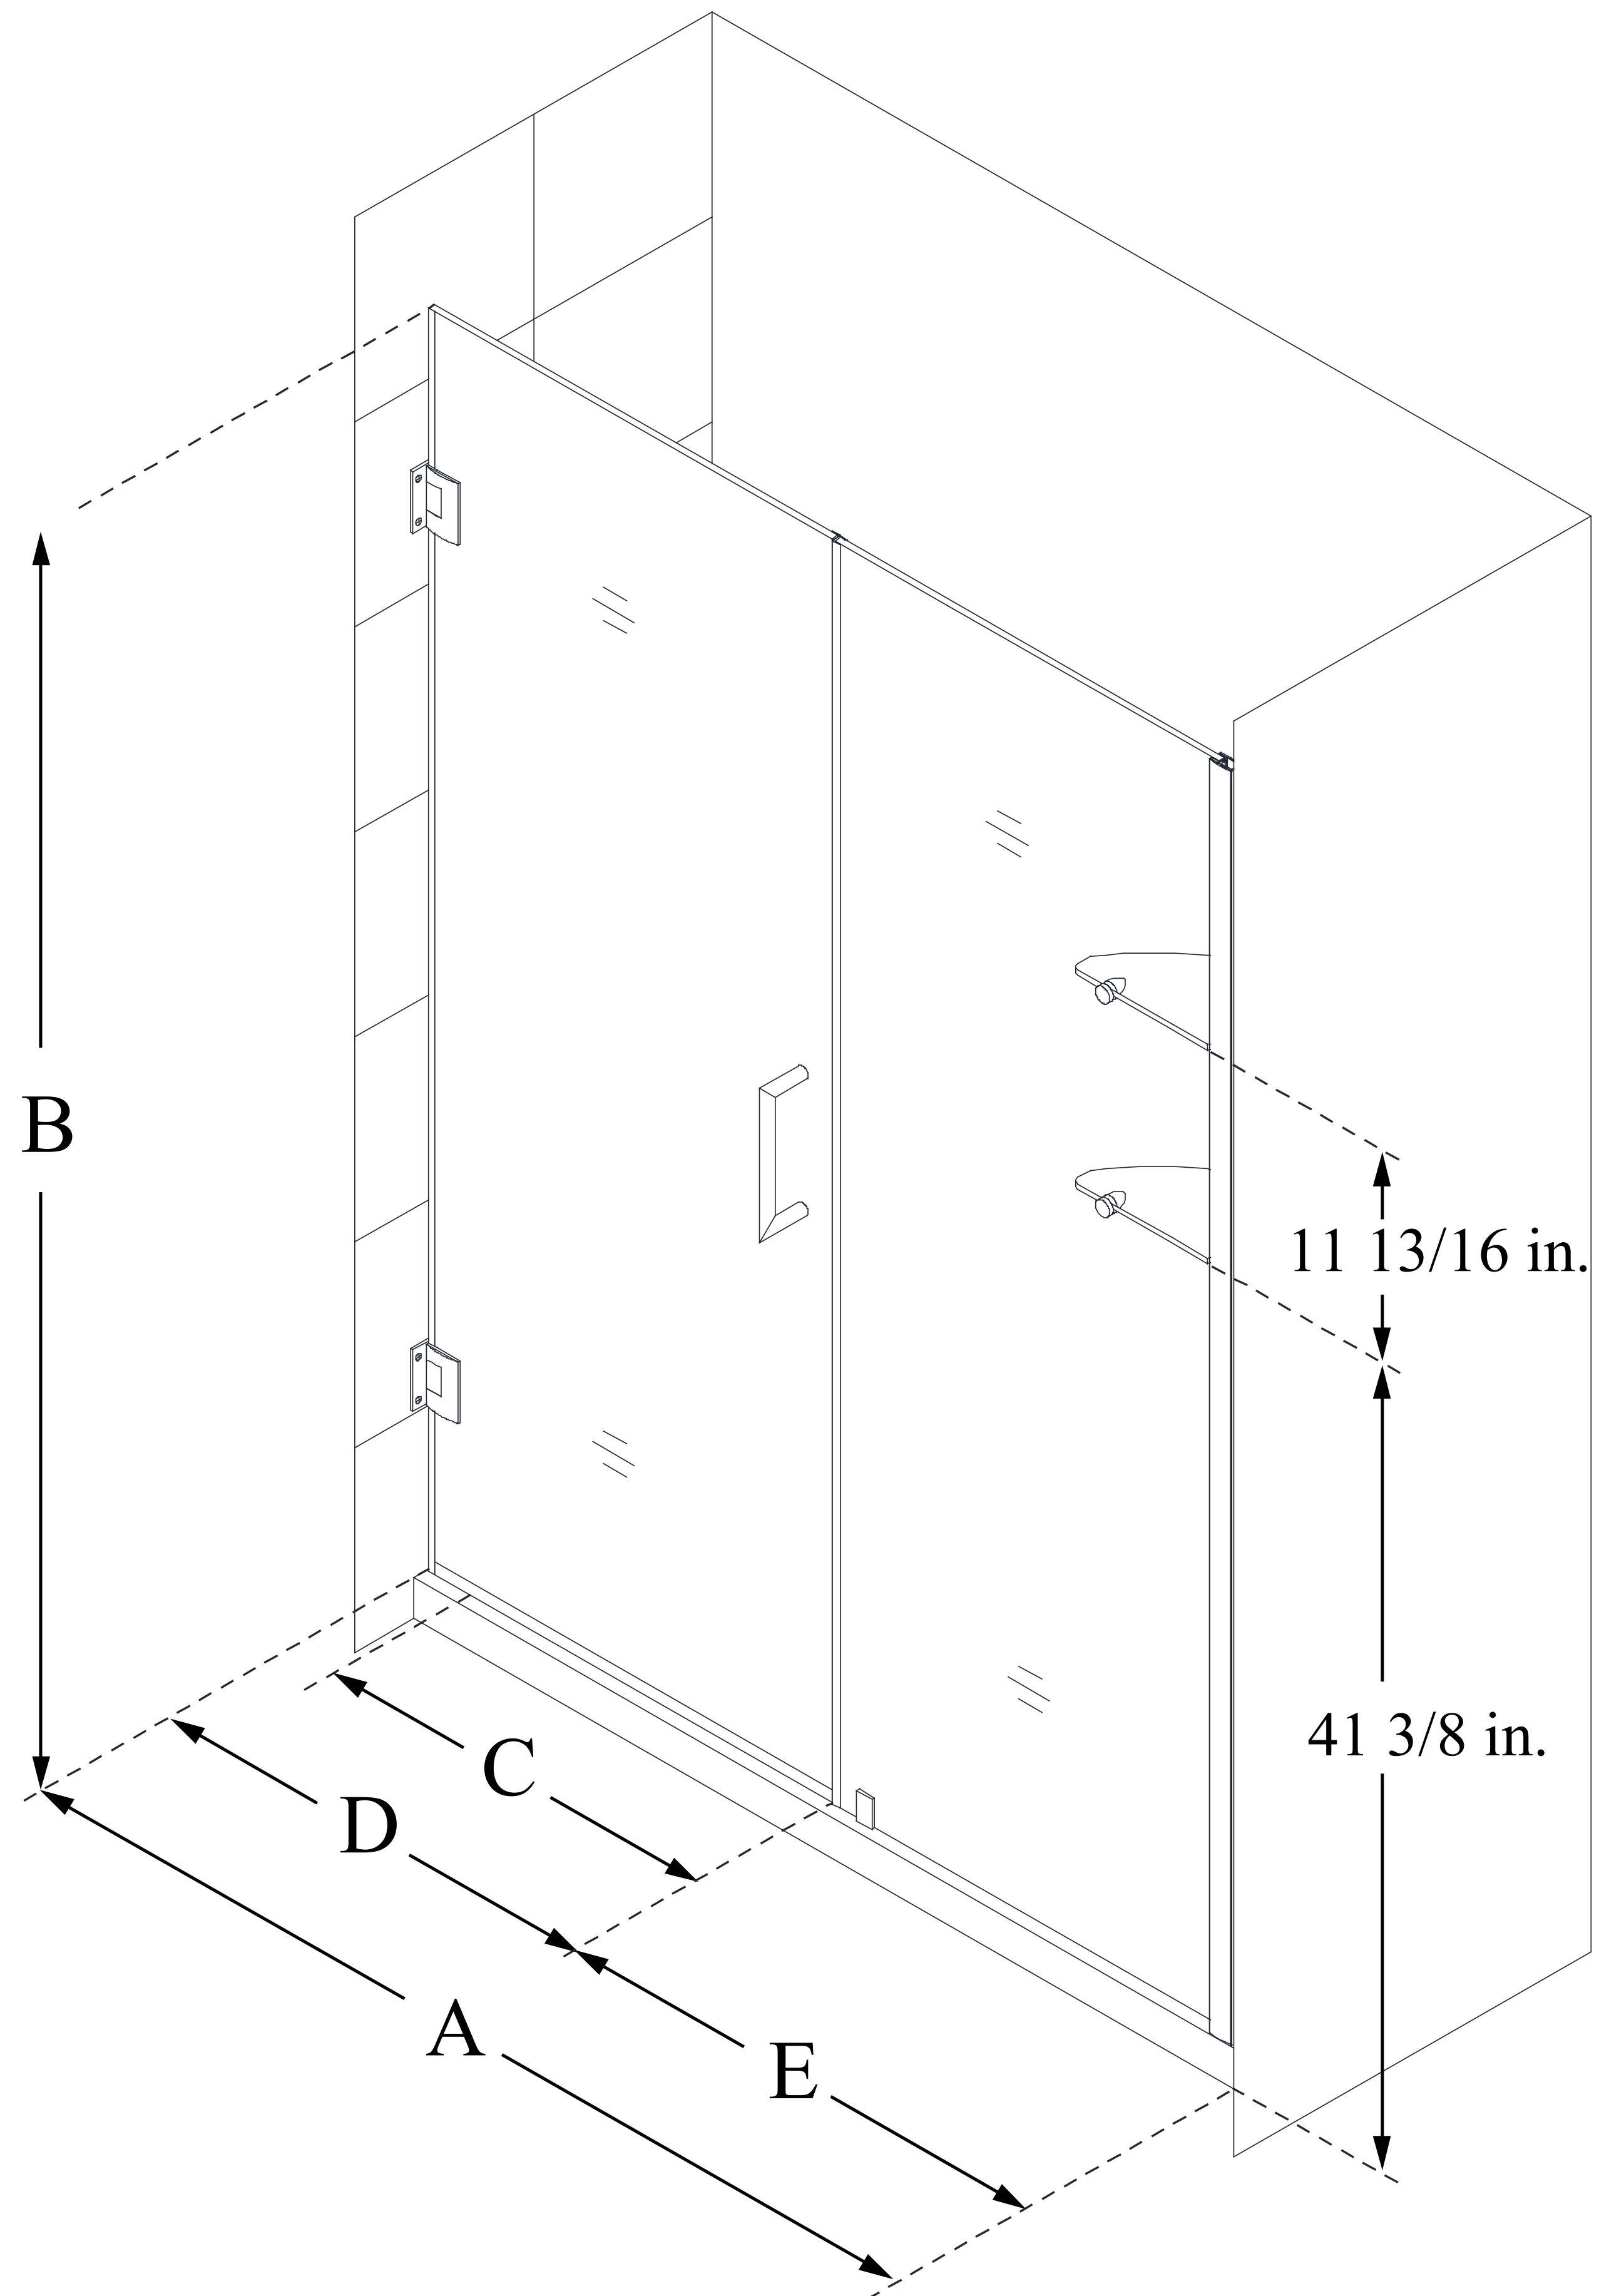

SHDR-20607210S

UNIDOOR

DreamLine Unidoor 60-61 in. W x
72 in. H Frameless Hinged Shower
Door with Shelves, Clear Glass

SWING DOOR

**CONFIGURATION
DIMENSIONS:**

A: 60 - 61 in.

MODEL WIDTH

B: 72 in.

MODEL HEIGHT

C: 29 in.

ACCESS WIDTH

D: 30 in.

DOOR WIDTH

E: 30 in.

INLINE PANEL WIDTH

DreamLine reserves the right to update or modify the hardware or materials pictured without prior notice for the purpose of product improvement and customer satisfaction.