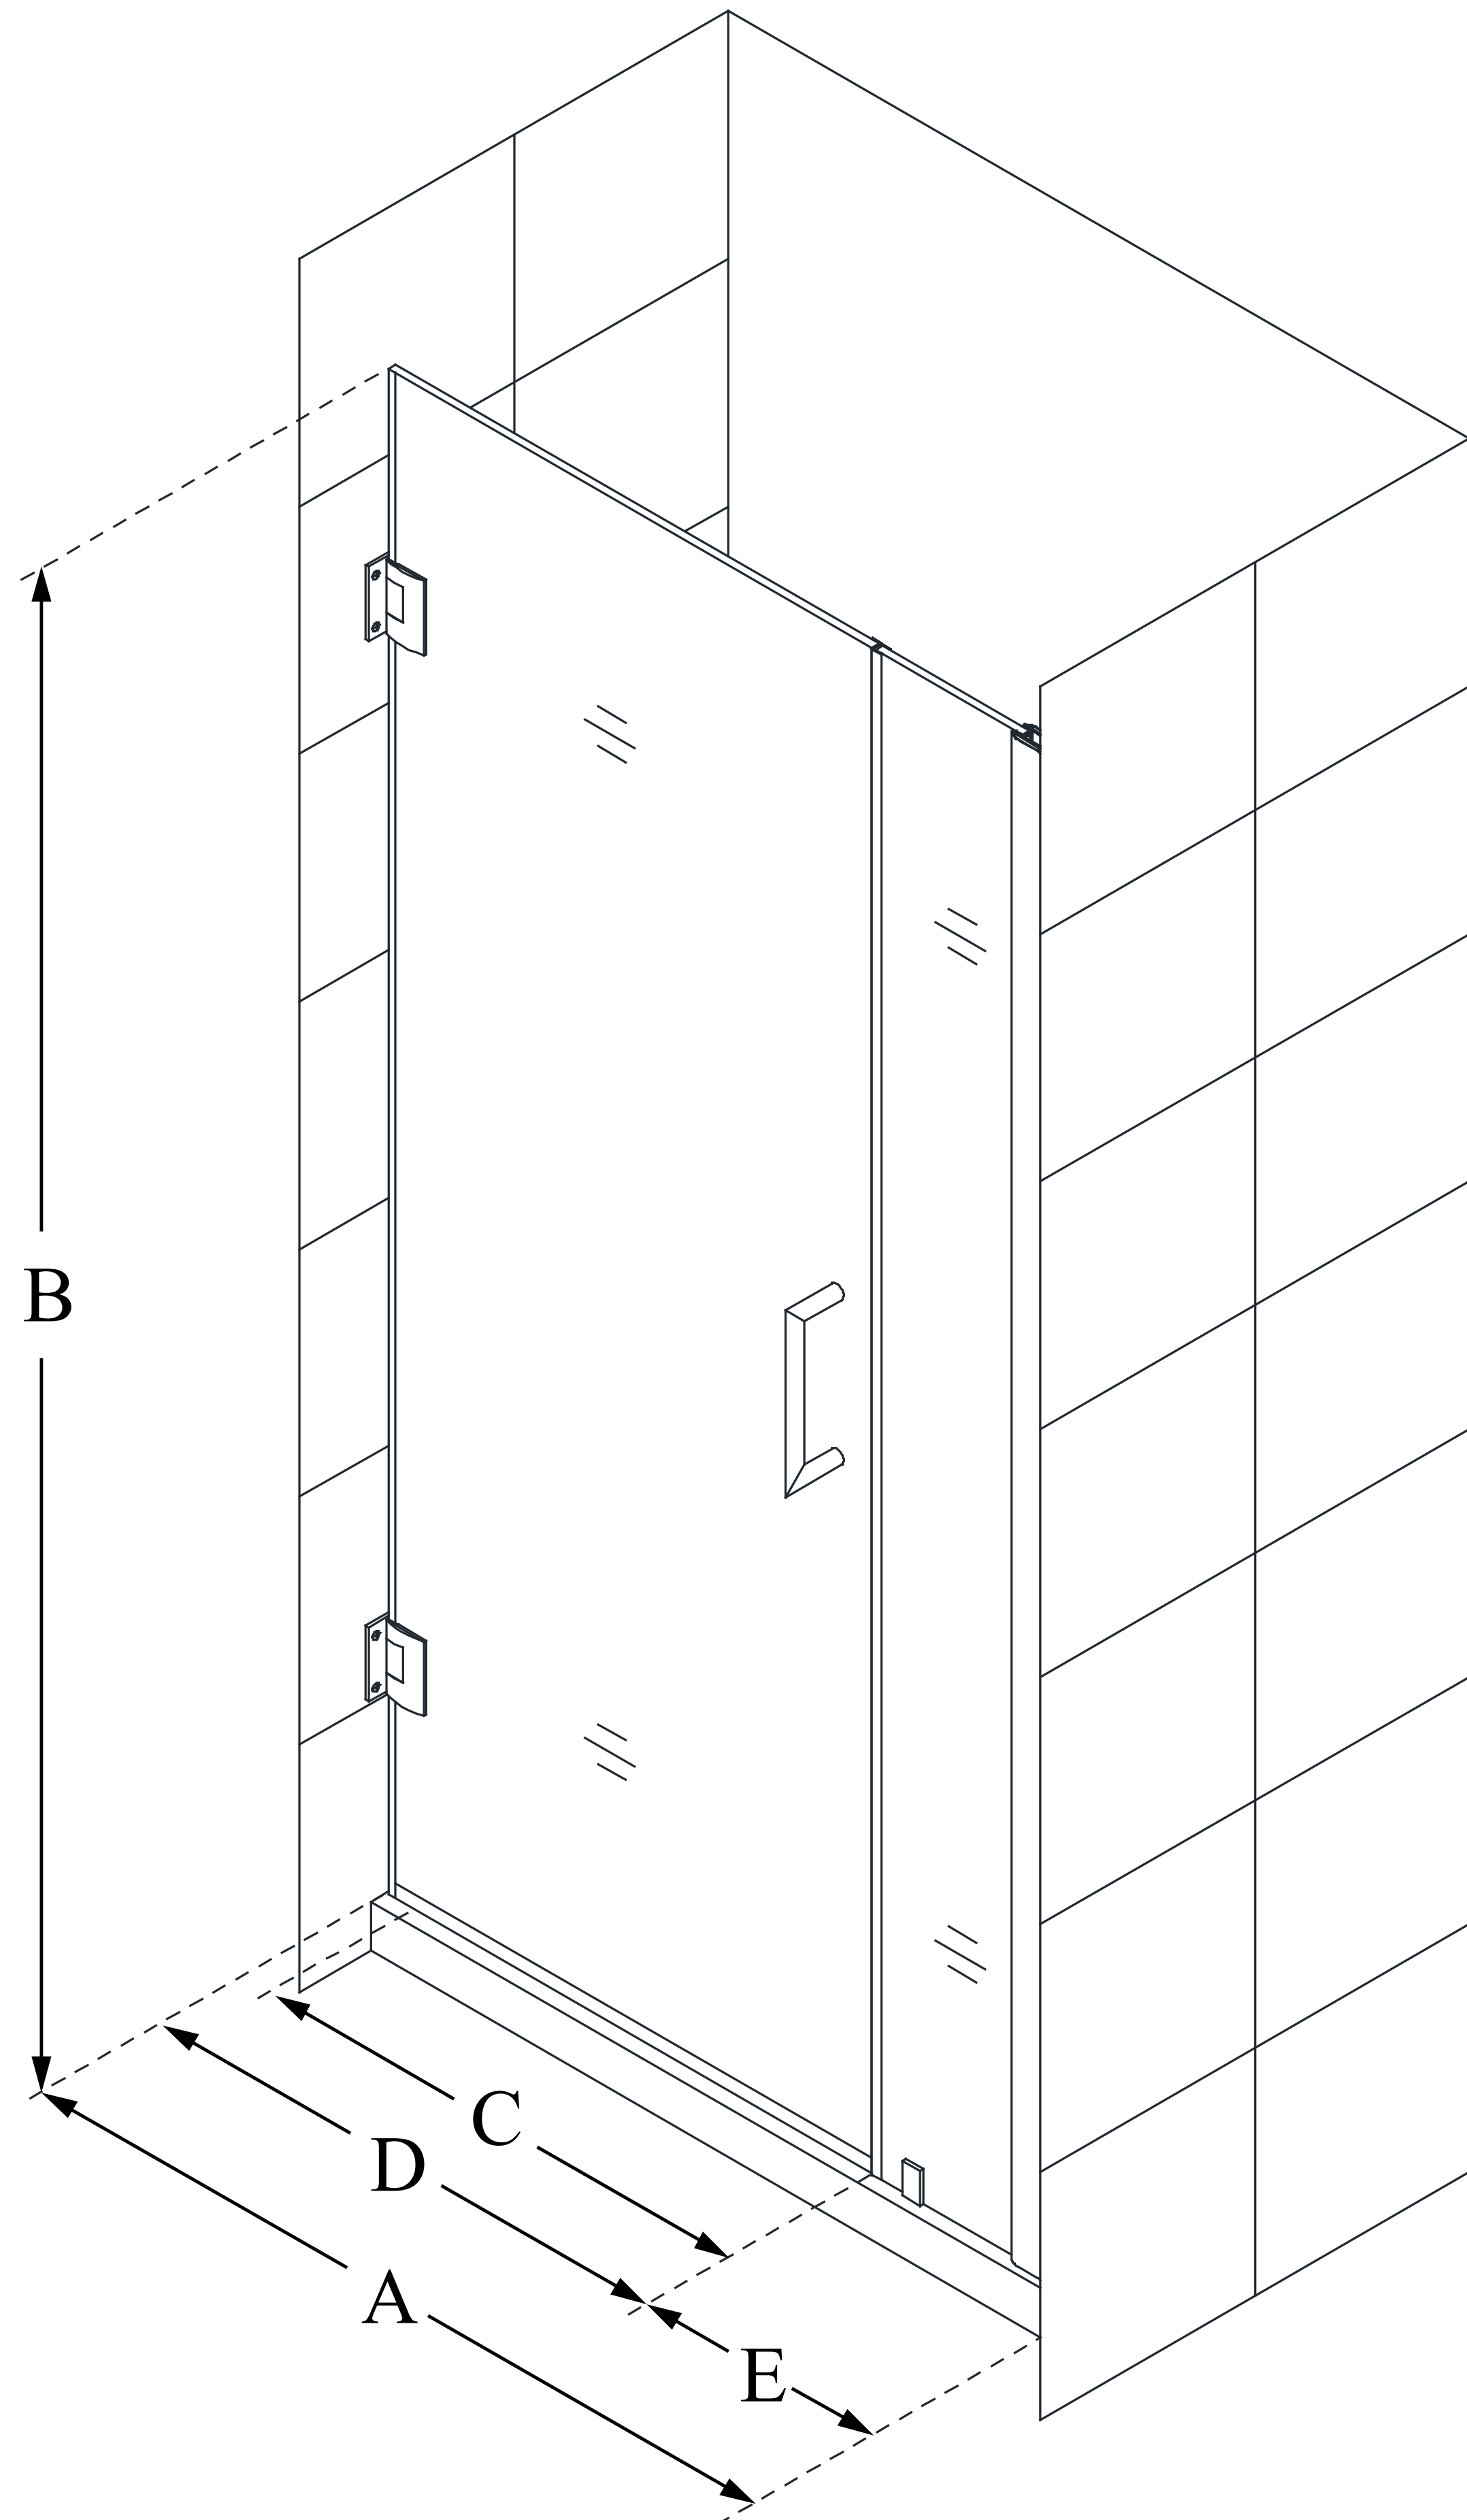

SHDR-20307210

UNIDOOR

DreamLine Unidoor 30-31 in. W x
72 in. H Frameless Hinged Shower
Door, Clear Glass

SWING DOOR

CONFIGURATION DIMENSIONS:

A: 30 - 31 in.

MODEL WIDTH

B: 72 in.

MODEL HEIGHT

C: 23 in.

ACCESS WIDTH

D: 24 in.

DOOR WIDTH

E: 6 in.

INLINE PANEL WIDTH

DreamLine reserves the right to update or modify the hardware or materials pictured without prior notice for the purpose of product improvement and customer satisfaction.