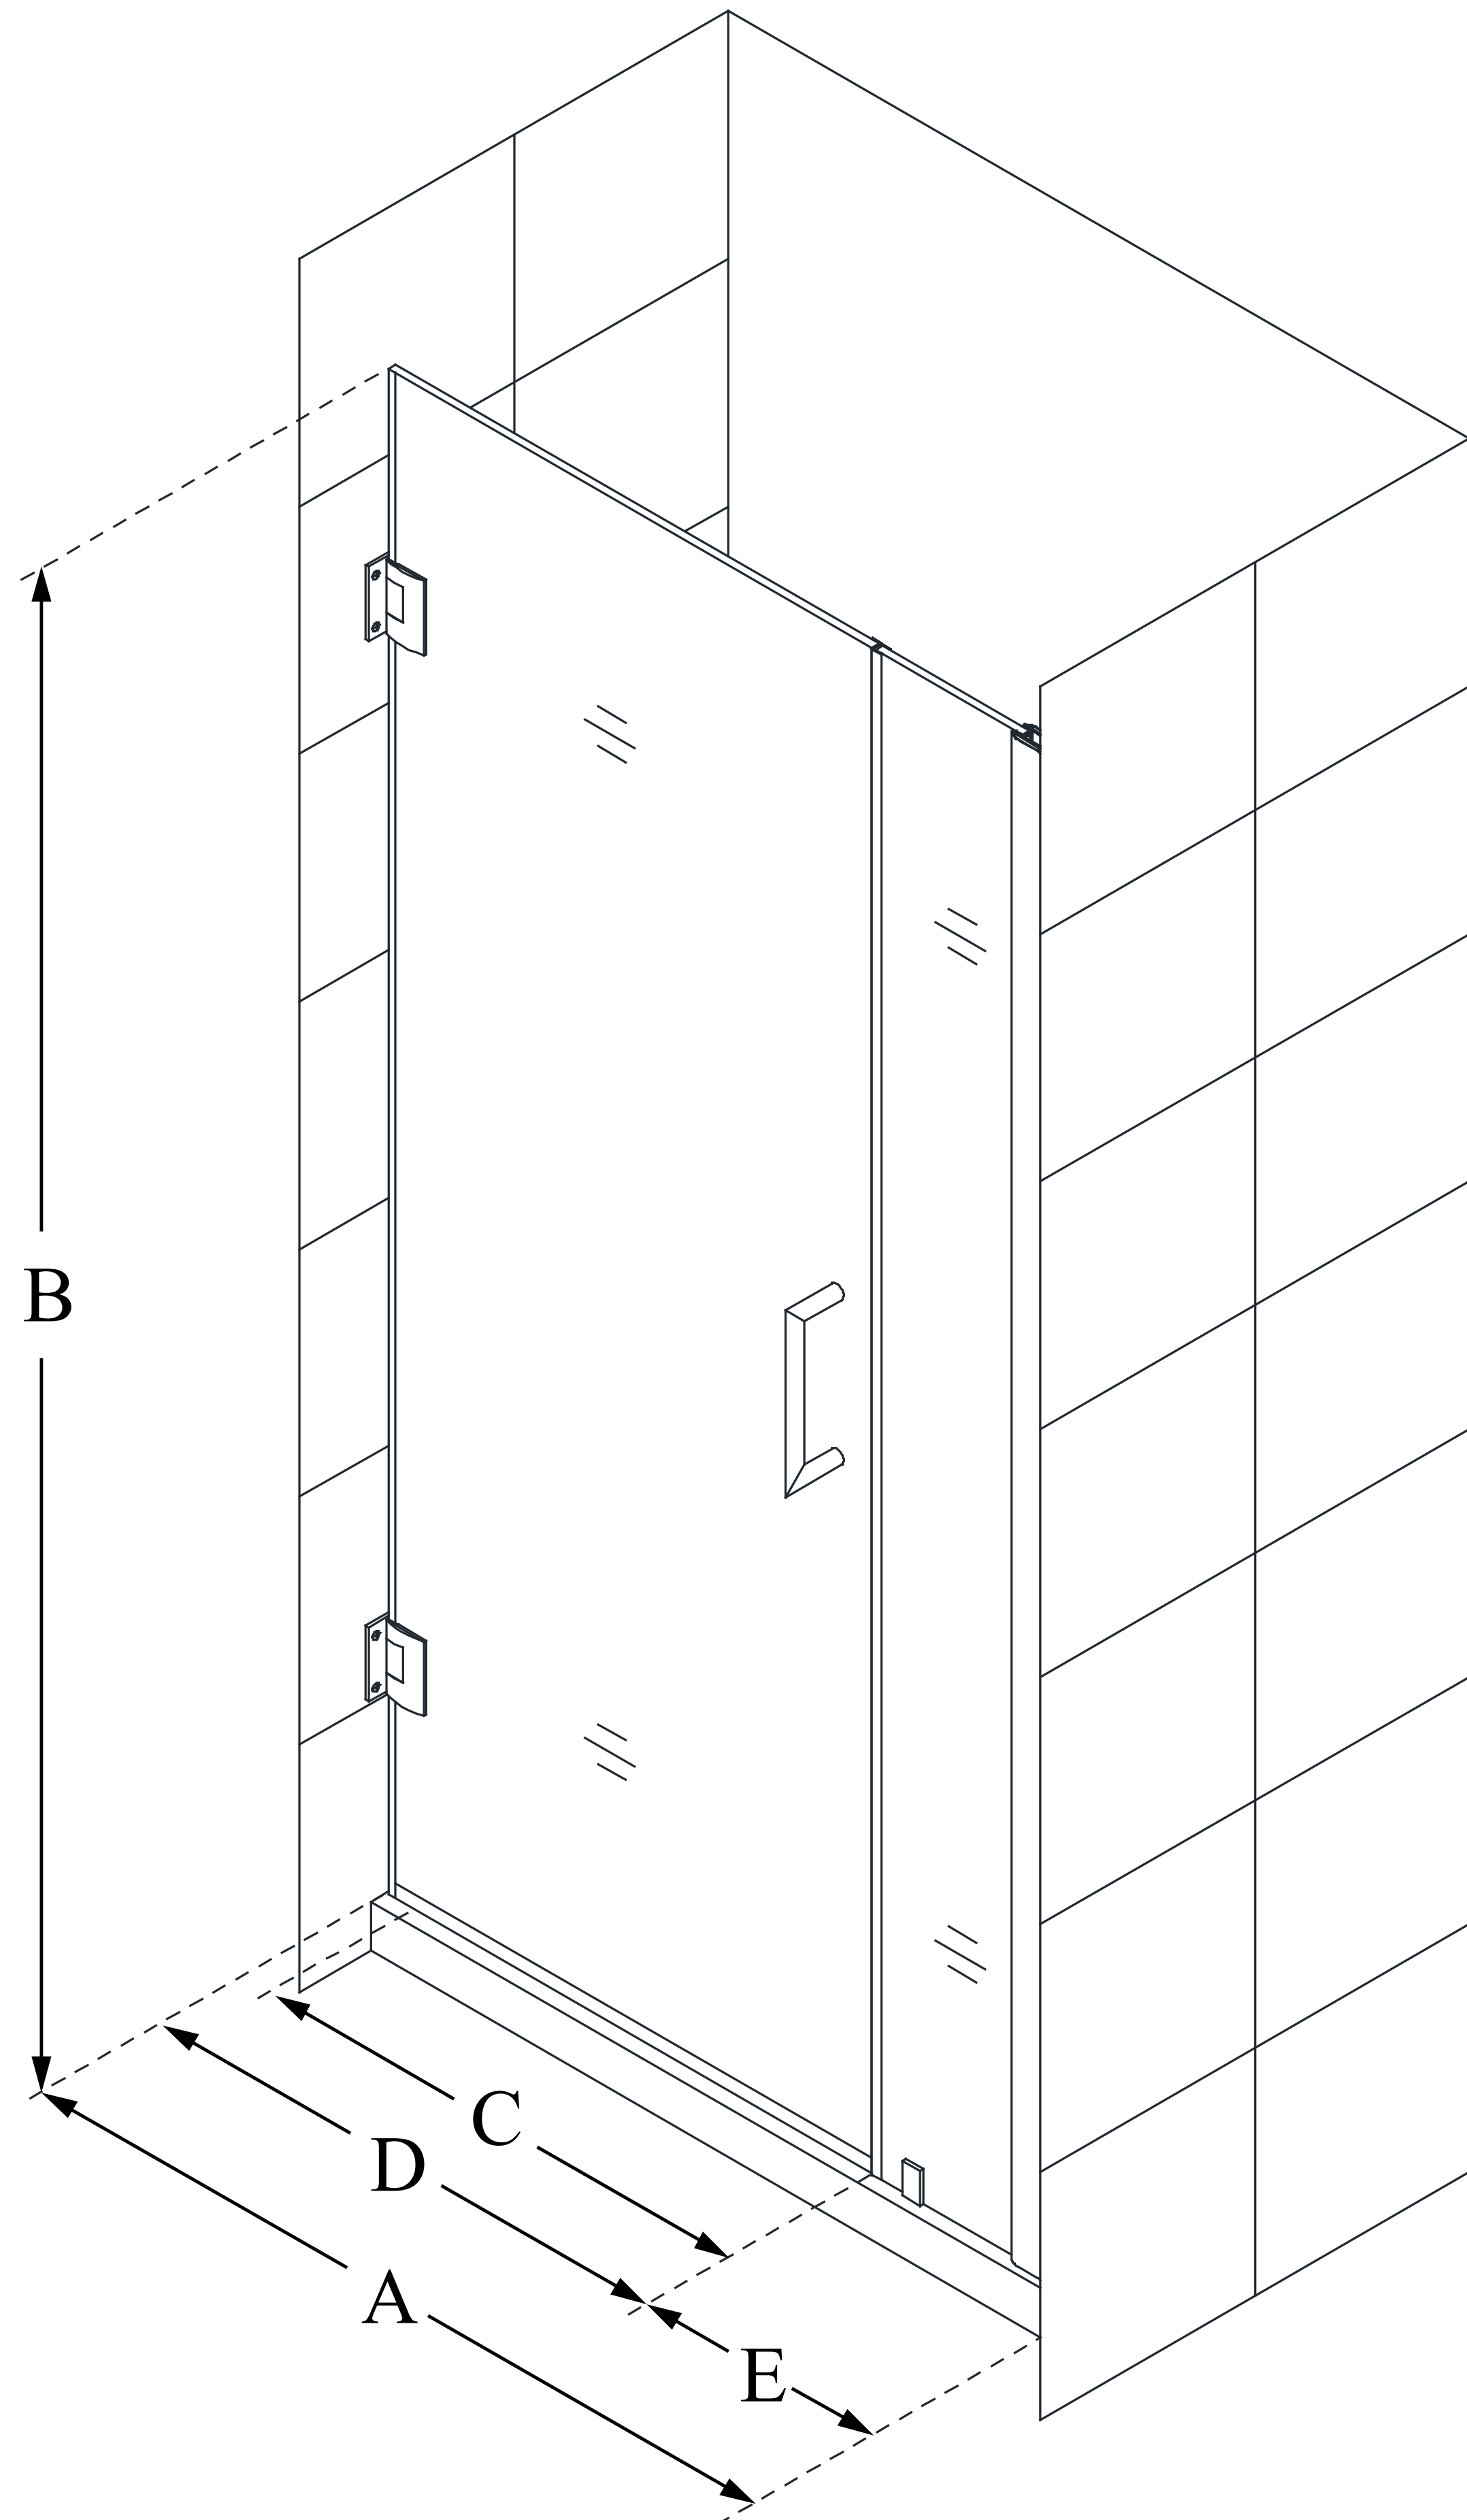

SHDR-20297210

UNIDOOR

DreamLine Unidoor 29-30 in. W x
72 in. H Frameless Hinged Shower
Door, Clear Glass

SWING DOOR

CONFIGURATION DIMENSIONS:

A: 29 - 30 in.

MODEL WIDTH

B: 72 in.

MODEL HEIGHT

C: 22 in.

ACCESS WIDTH

D: 23 in.

DOOR WIDTH

E: 6 in.

INLINE PANEL WIDTH

DreamLine reserves the right to update or modify the hardware or materials pictured without prior notice for the purpose of product improvement and customer satisfaction.