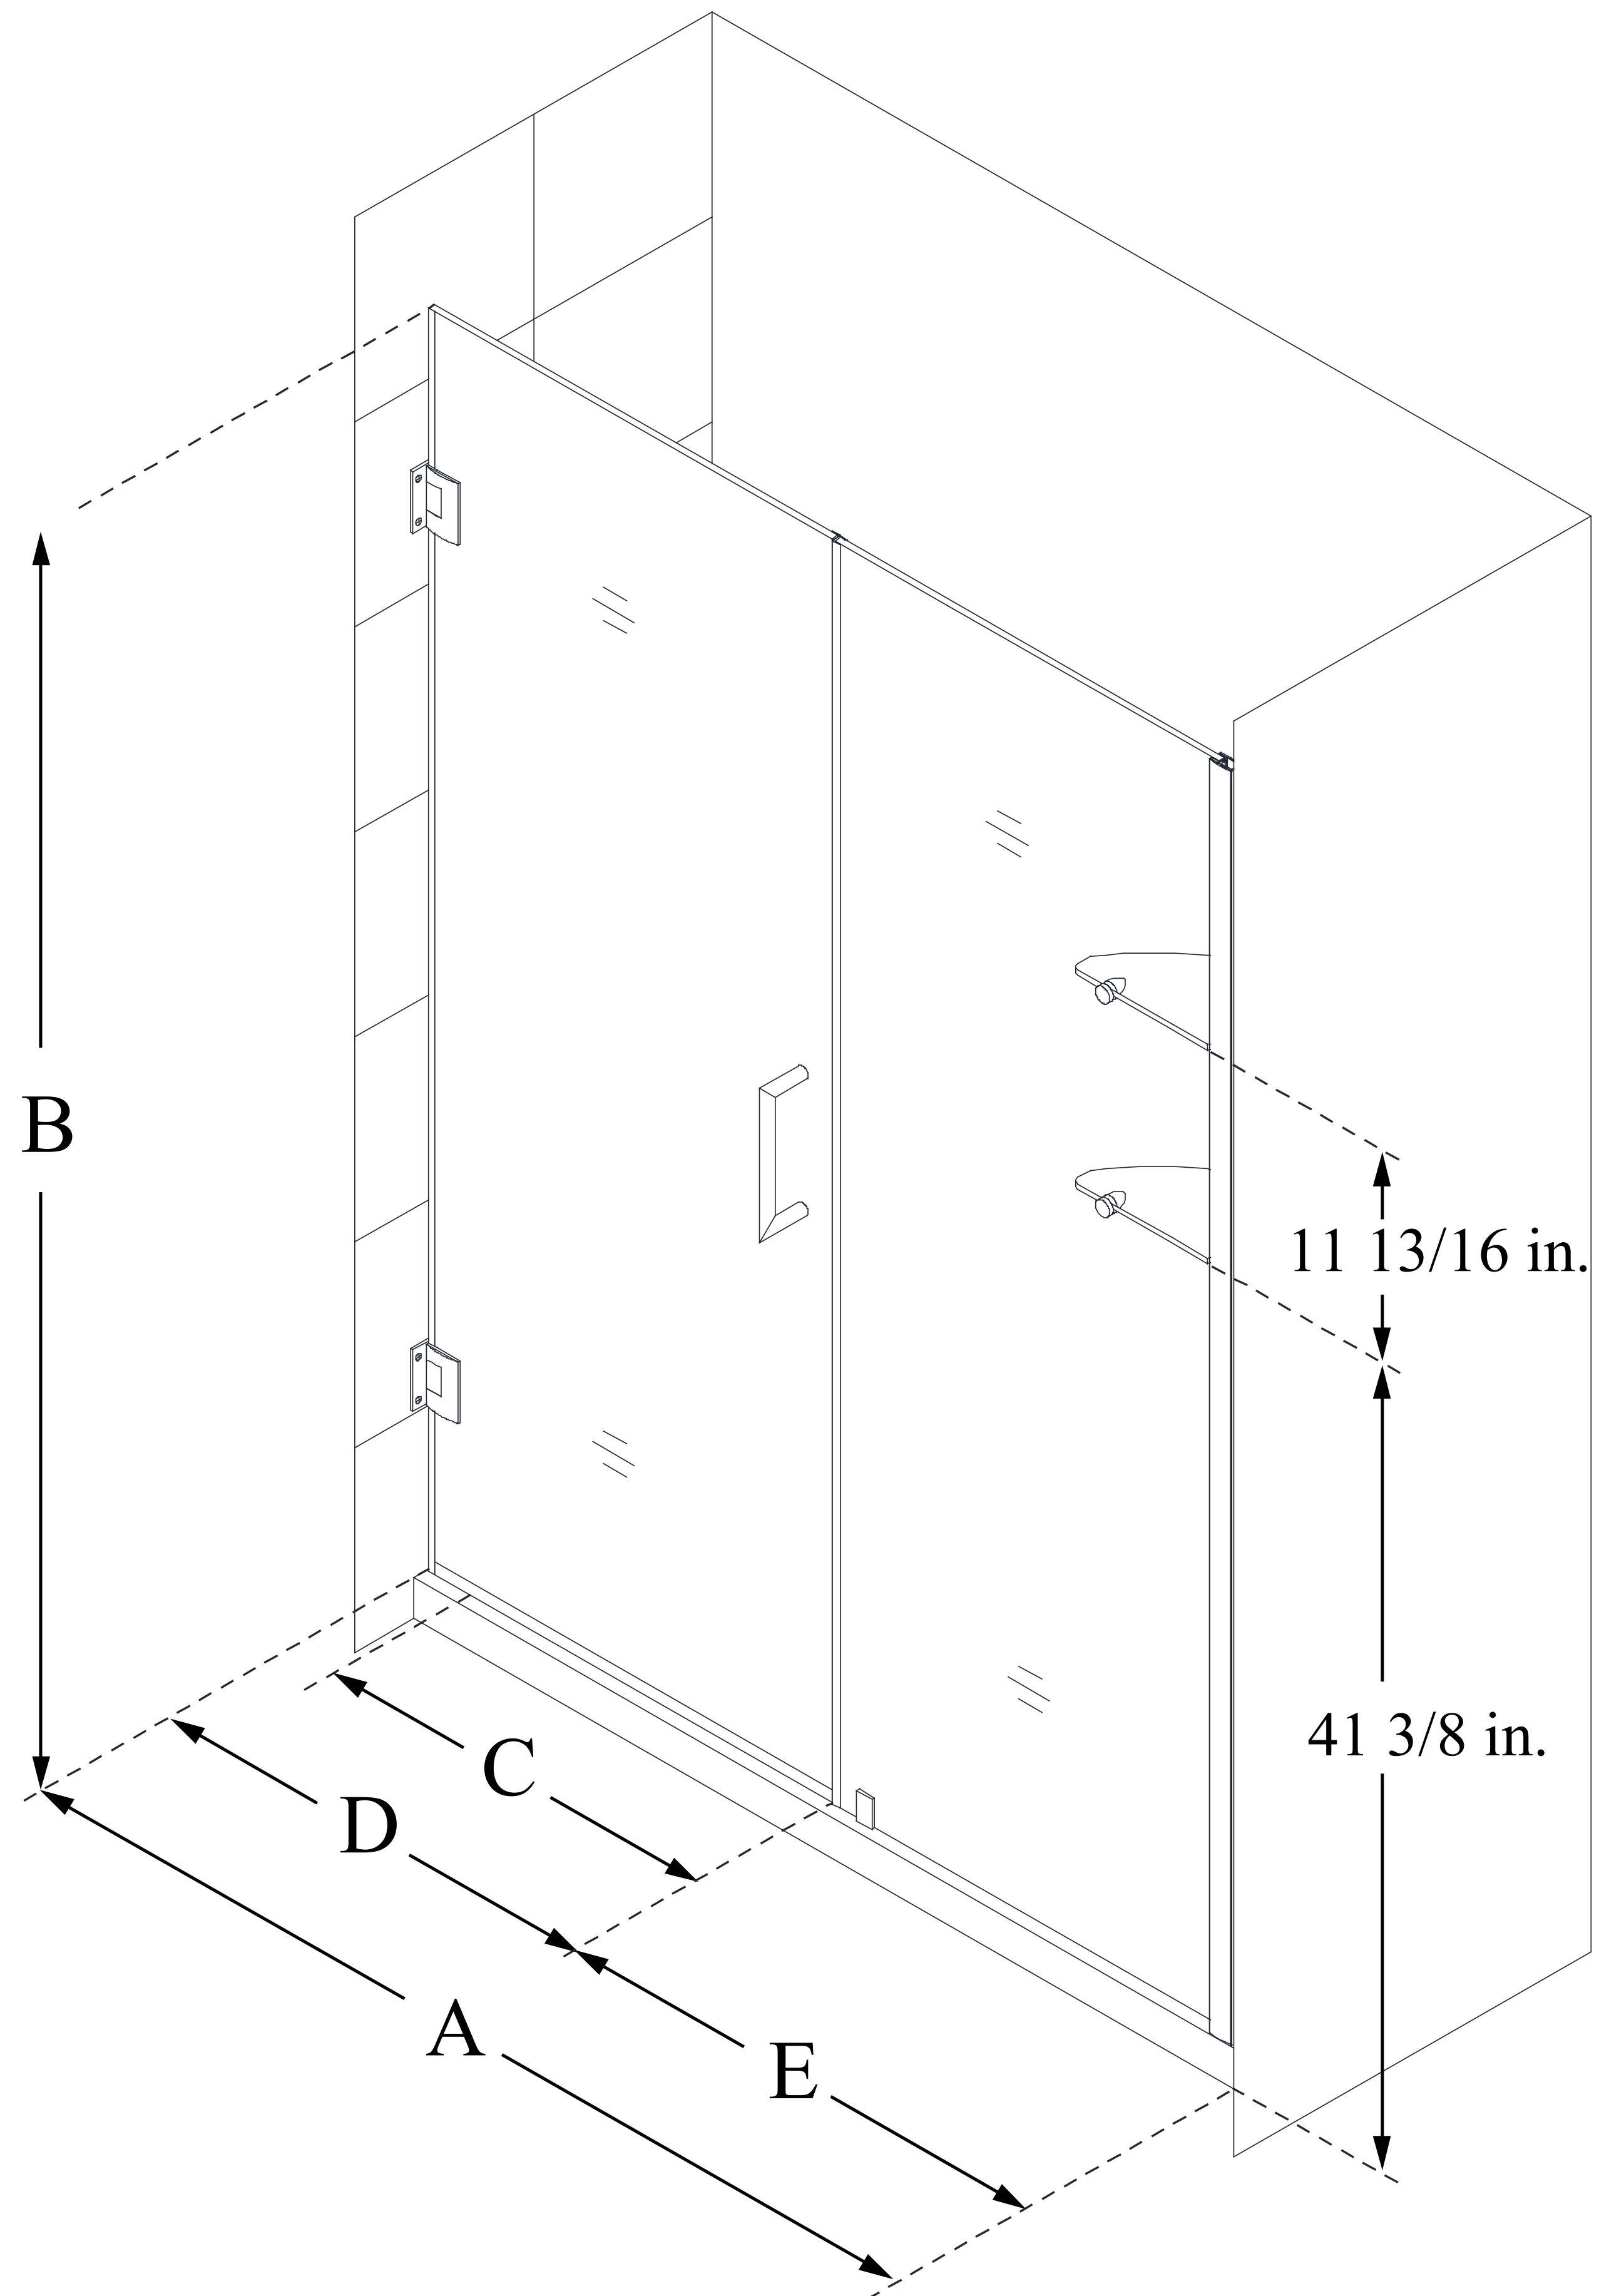

SHDR-20597210S

UNIDOOR

DreamLine Unidoor 59-60 in. W x
72 in. H Frameless Hinged Shower
Door with Shelves, Clear Glass

SWING DOOR

**CONFIGURATION
DIMENSIONS:**

A: 59 - 60 in.

MODEL WIDTH

B: 72 in.

MODEL HEIGHT

C: 28 in.

ACCESS WIDTH

D: 29 in.

DOOR WIDTH

E: 30 in.

INLINE PANEL WIDTH

DreamLine reserves the right to update or modify the hardware or materials pictured without prior notice for the purpose of product improvement and customer satisfaction.