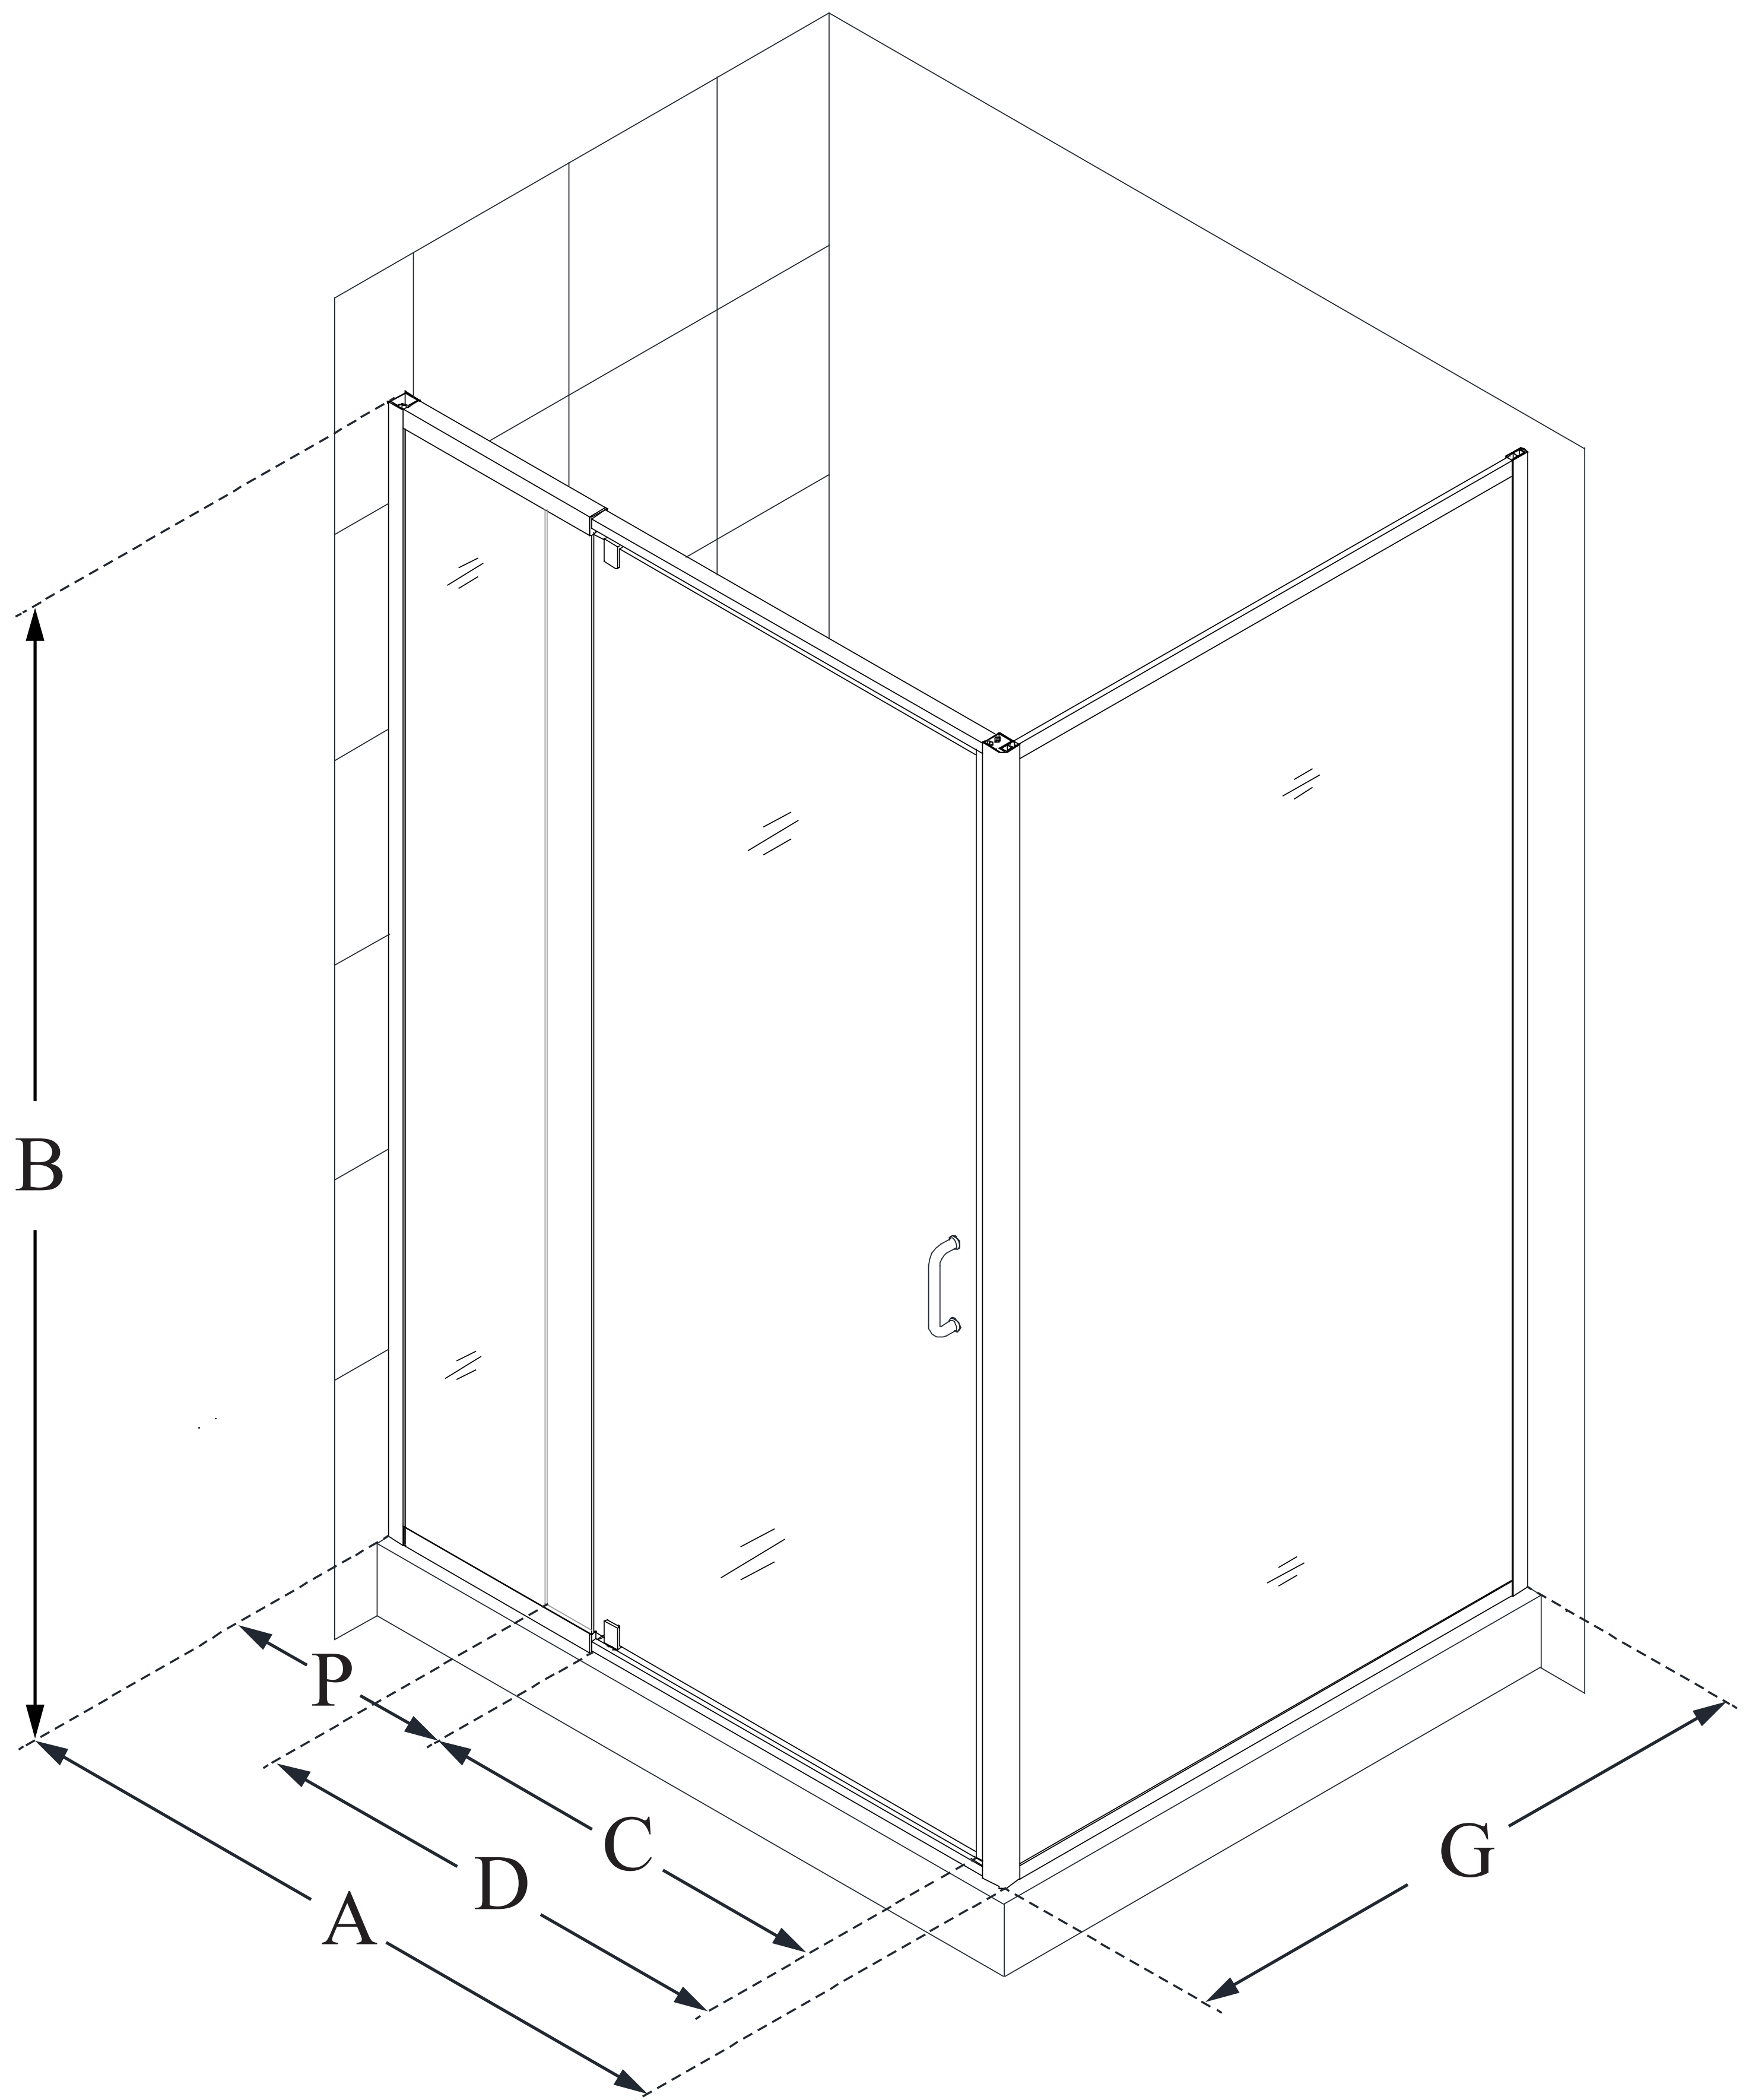

SHDR-2230300-RT

FLEX

DreamLine Flex 30 1/2 in. D x 28-32 in. W x 72 in. H Frameless Pivot Shower Enclosure

PIVOT DOOR

CONFIGURATION DIMENSIONS:

A: 28 7/16 - 32 7/16 in.

MODEL WIDTH

B: 72 in.

MODEL HEIGHT

C: 18 7/8 in.

ACCESS WIDTH

D: 24 1/2 in.

DOOR WIDTH

G: 30 1/2 in.

RETURN PANEL WIDTH

P: 6 9/16 in.

PIVOT PANEL WIDTH

DreamLine reserves the right to update or modify the hardware or materials pictured without prior notice for the purpose of product improvement and customer satisfaction.