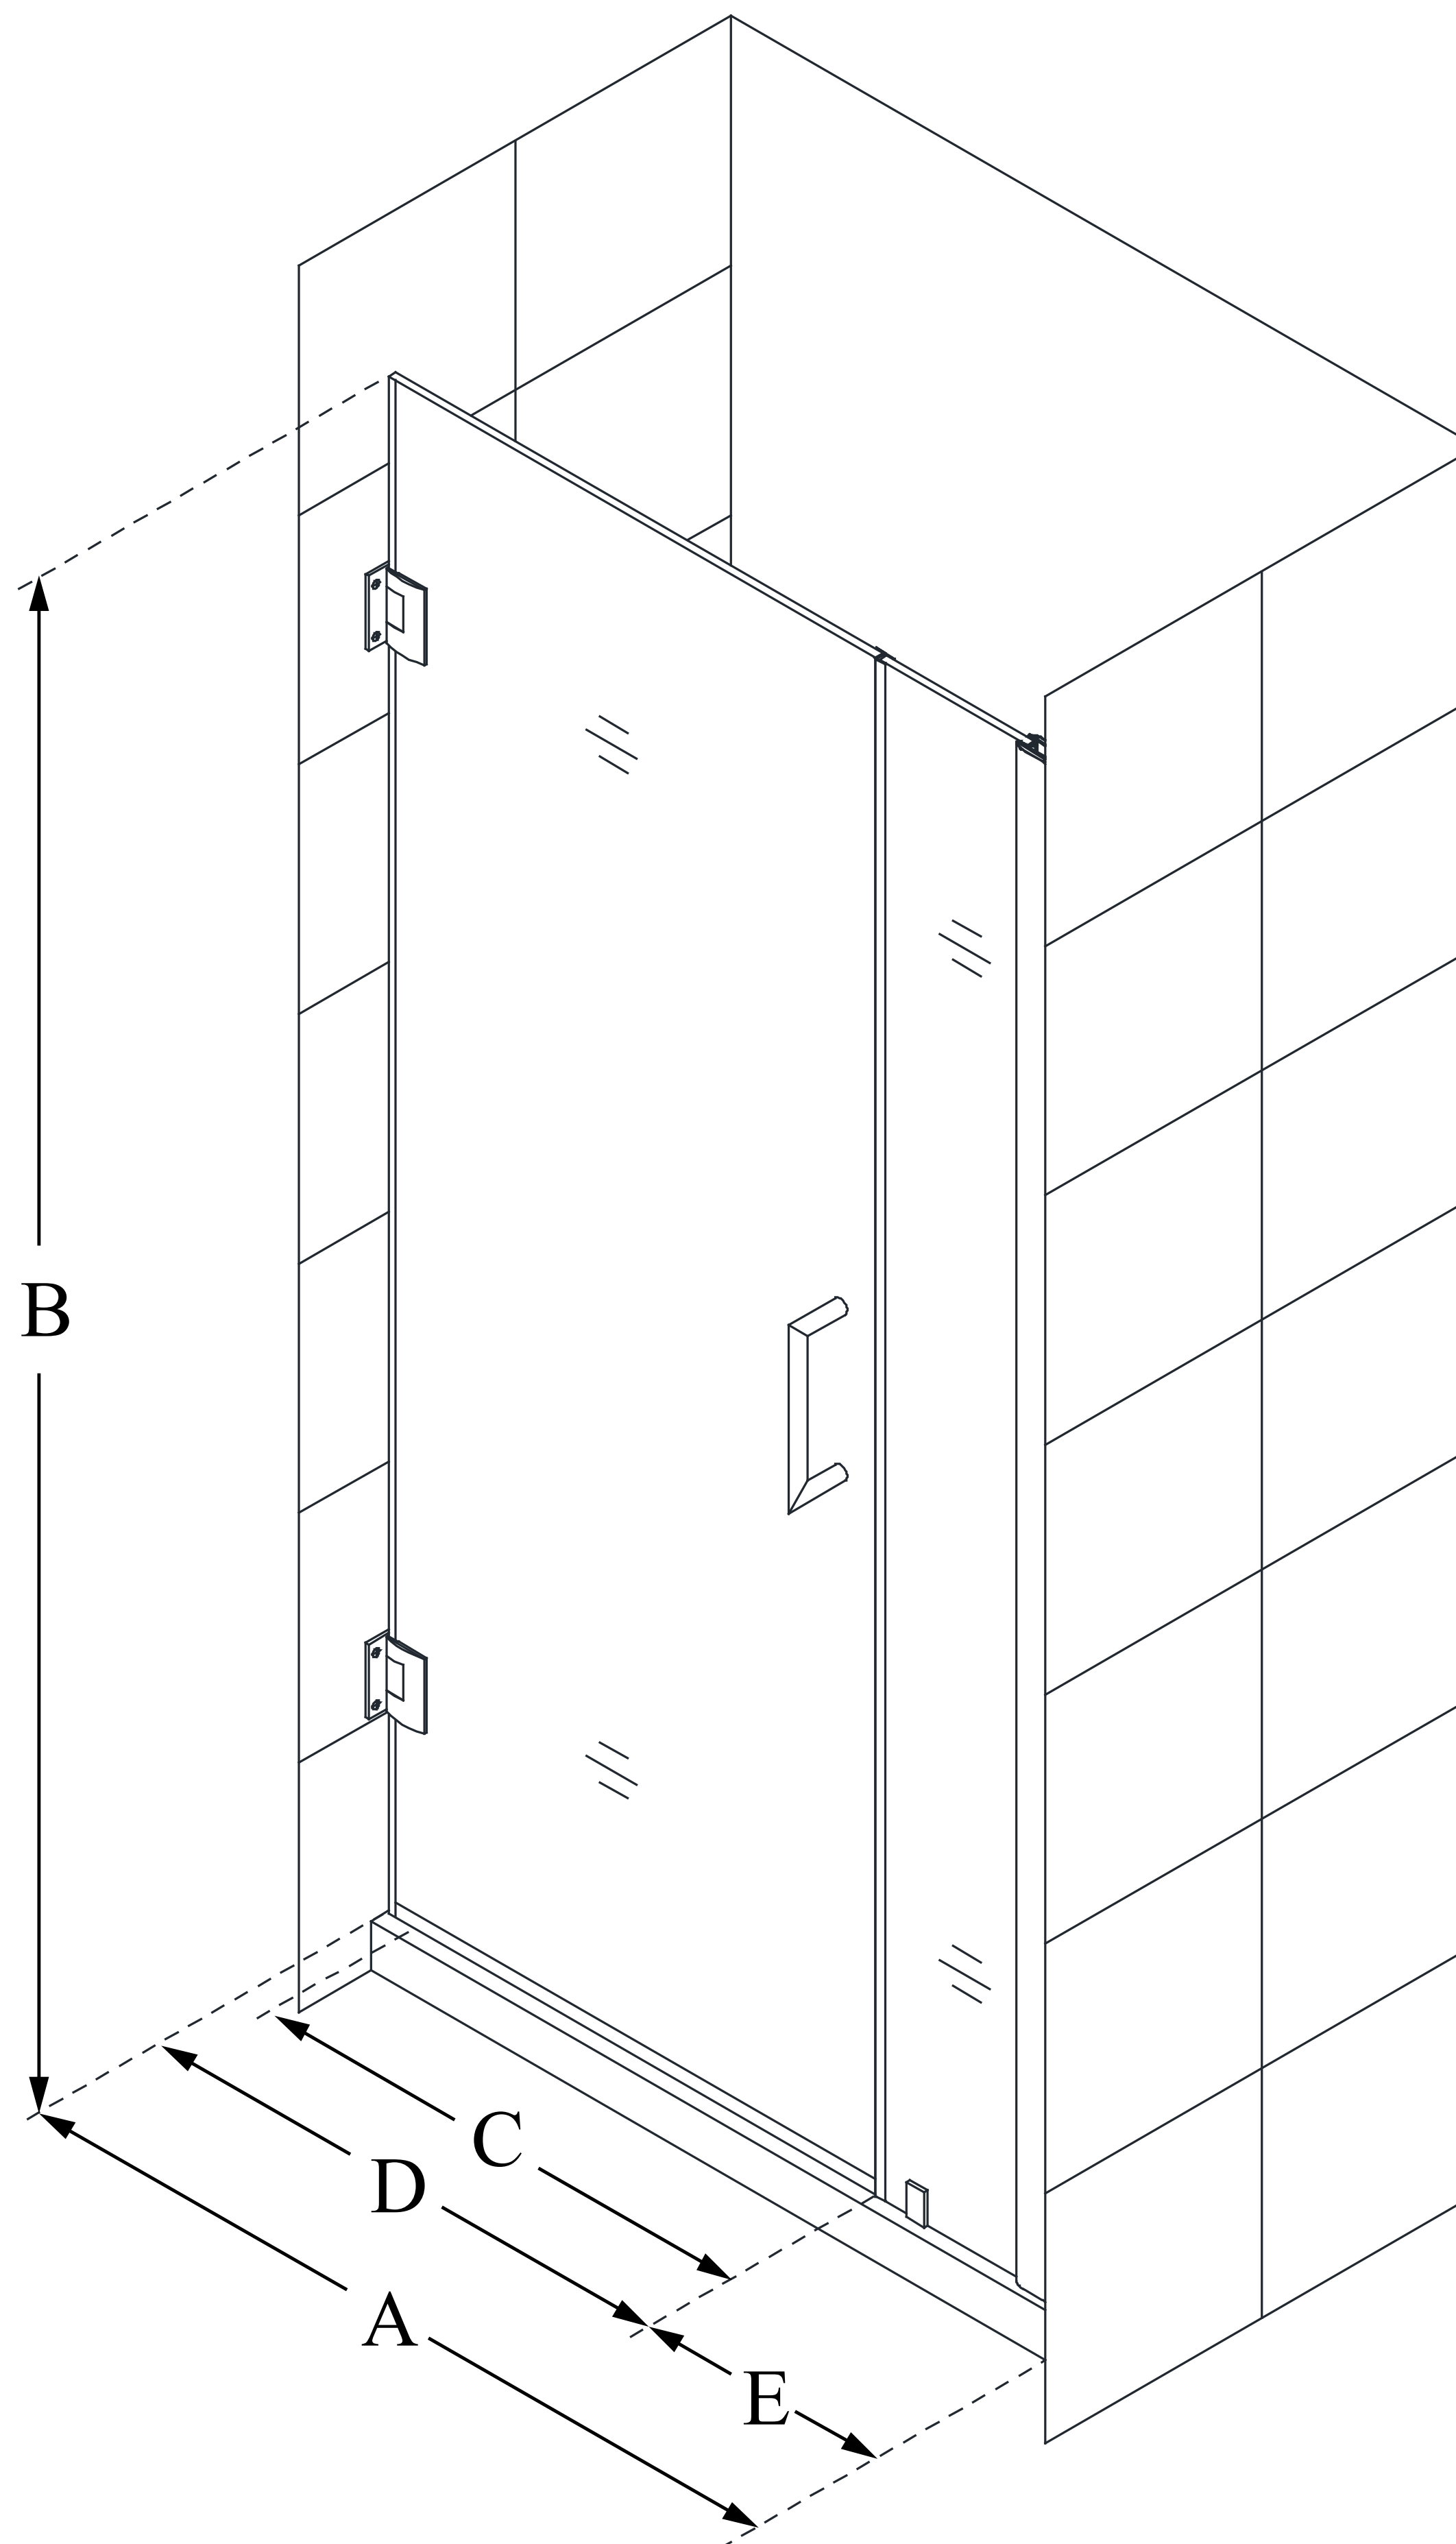

## UNIDOOR

DreamLine Unidoor 34-35 in. W x  
72 in. H Frameless Hinged Shower  
Door, Clear Glass

**SWING DOOR**

### CONFIGURATION DIMENSIONS:

**A: 34 - 35 in.**

MODEL WIDTH

**B: 72 in.**

MODEL HEIGHT

**C: 27 in.**

ACCESS WIDTH

**D: 28 in.**

DOOR WIDTH

**E: 6 in.**

INLINE PANEL WIDTH

DreamLine reserves the right to update or modify the hardware or materials pictured without prior notice for the purpose of product improvement and customer satisfaction.