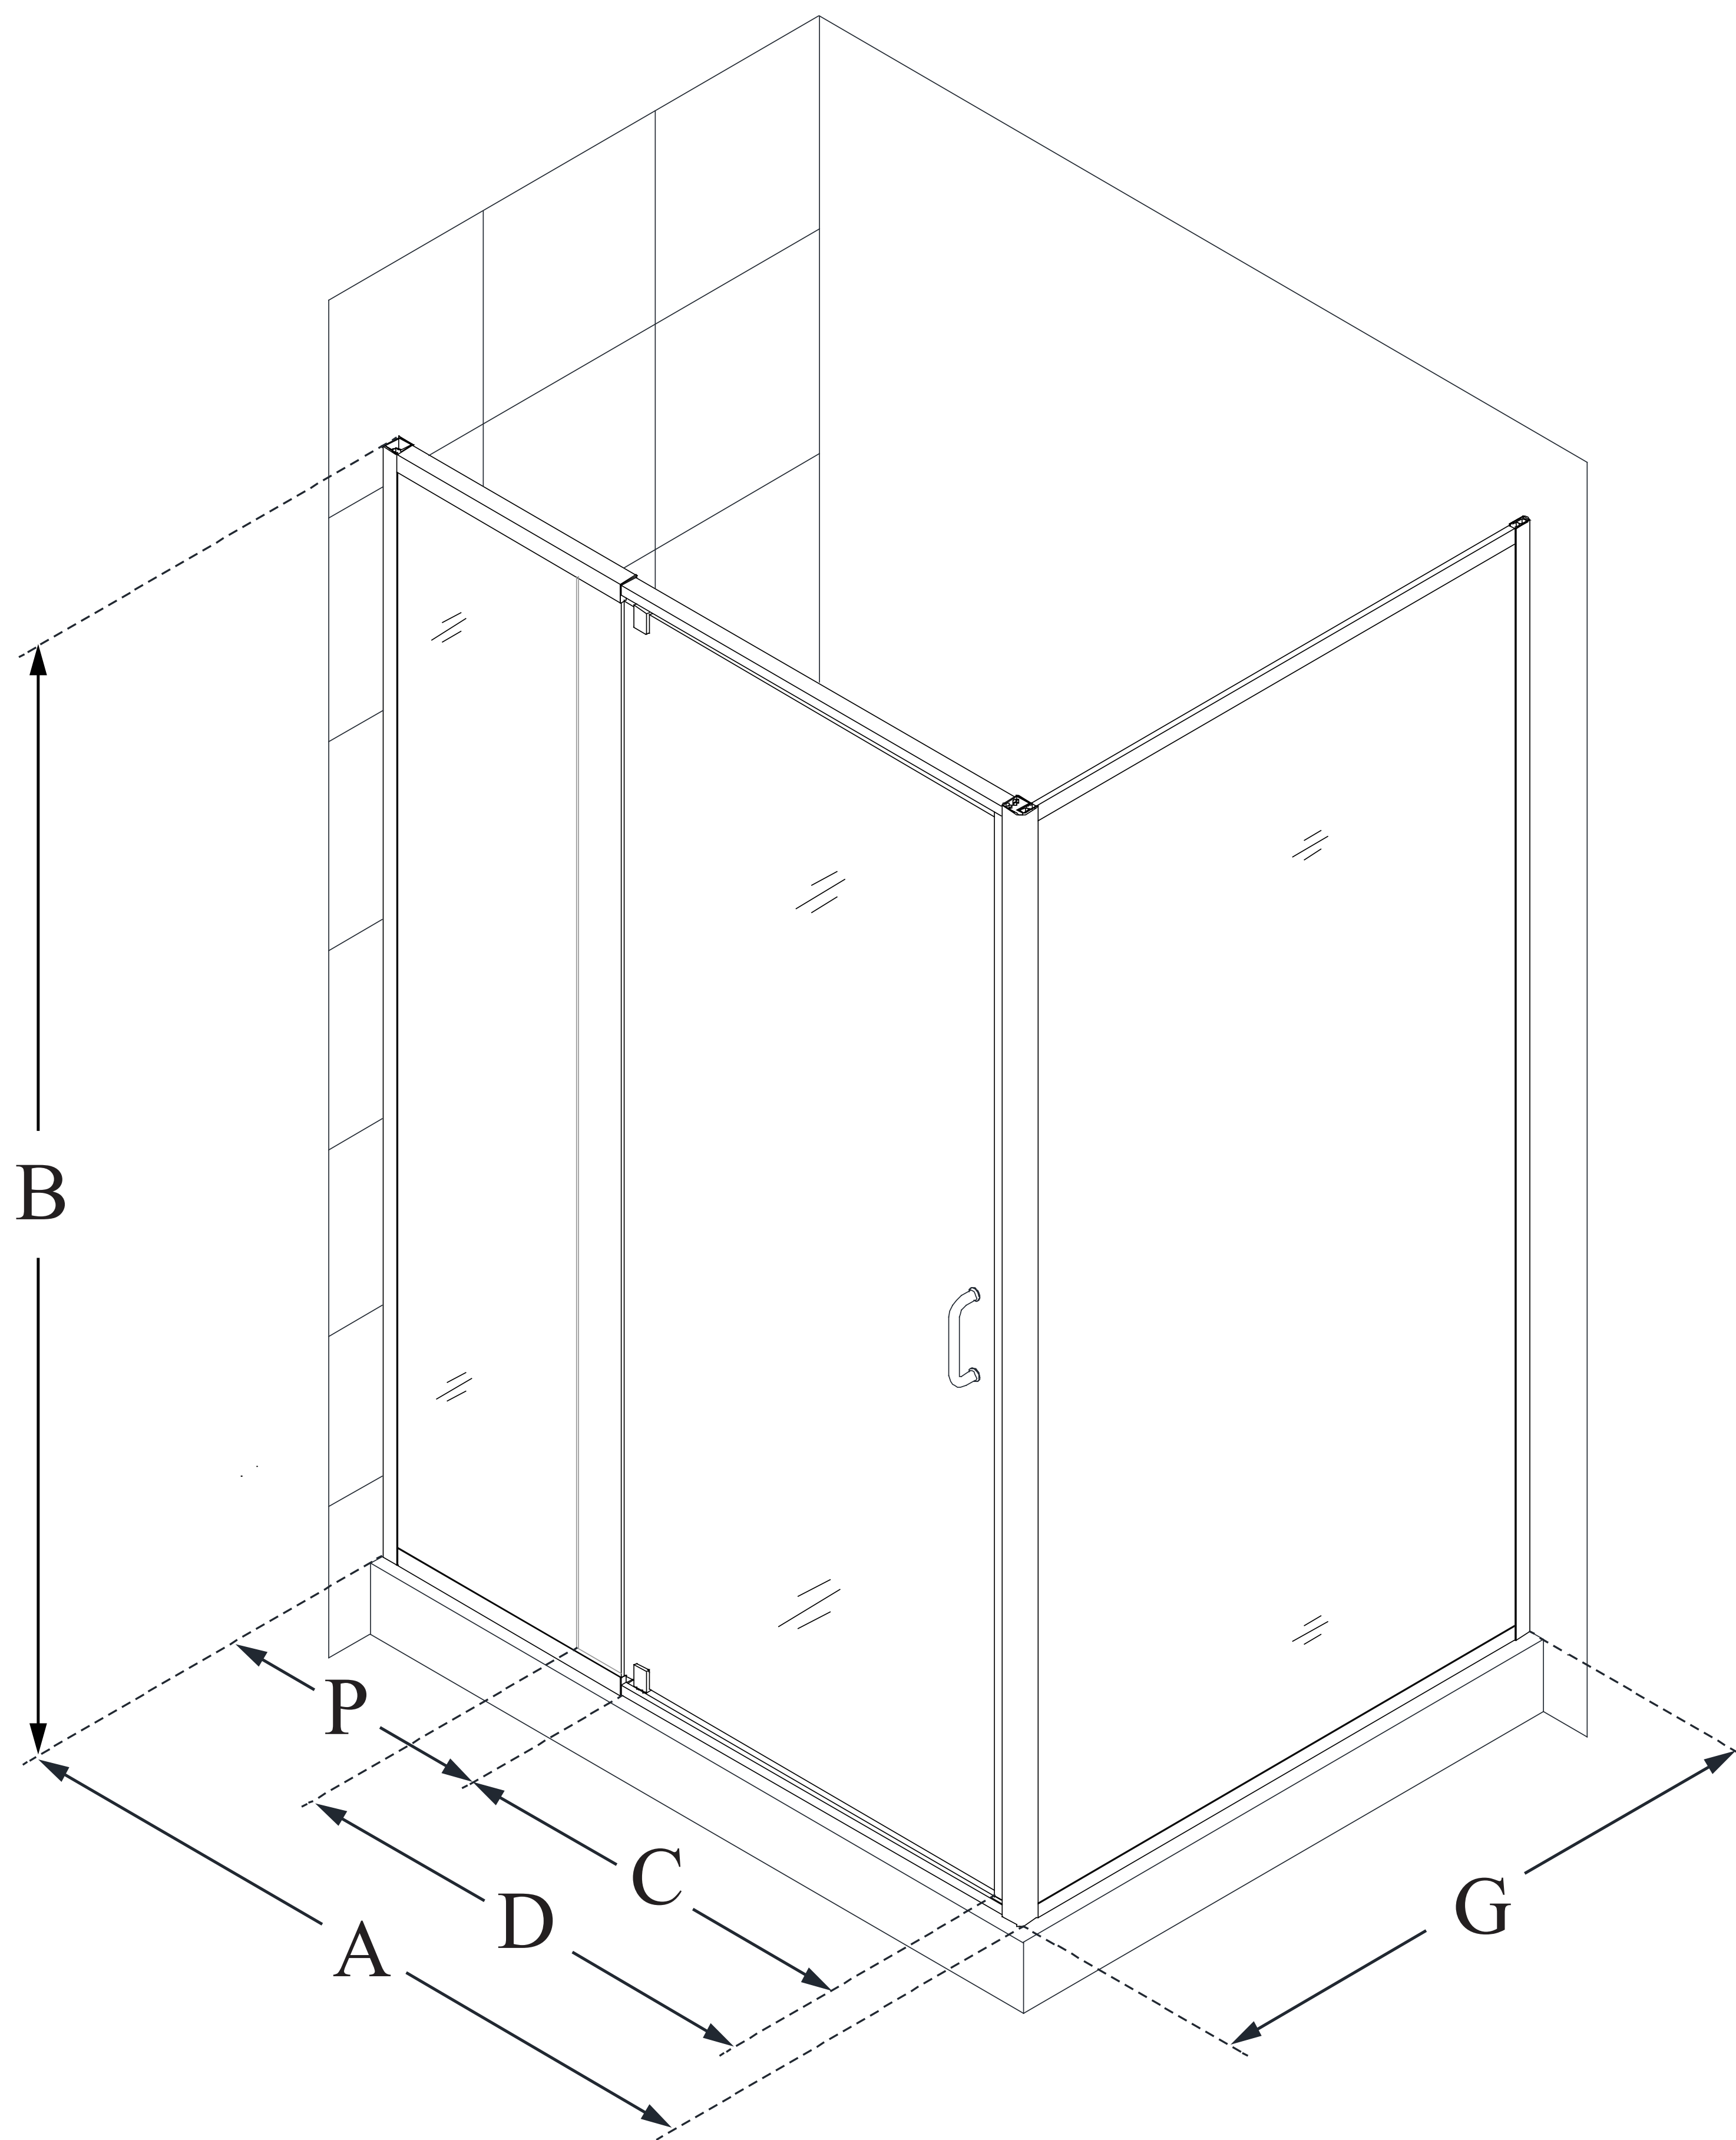

SHDR-2234460-RT

FLEX

Dreamline Flex 34 1/2 in. D x 44-48 in. W x 72 in H Frameless Pivot Shower Enclosure

PIVOT DOOR

CONFIGURATION DIMENSIONS:

A: 44 7/16 - 48 7/16 in.

MODEL WIDTH

B: 72 in.

MODEL HEIGHT

C: 23 in.

ACCESS WIDTH

D: 29 3/8 in.

DOOR WIDTH

G: 34 1/2 in.

RETURN PANEL WIDTH

P: 18 3/8 in.

PIVOT PANEL WIDTH

DreamLine reserves the right to update or modify the hardware or materials pictured without prior notice for the purpose of product improvement and customer satisfaction.