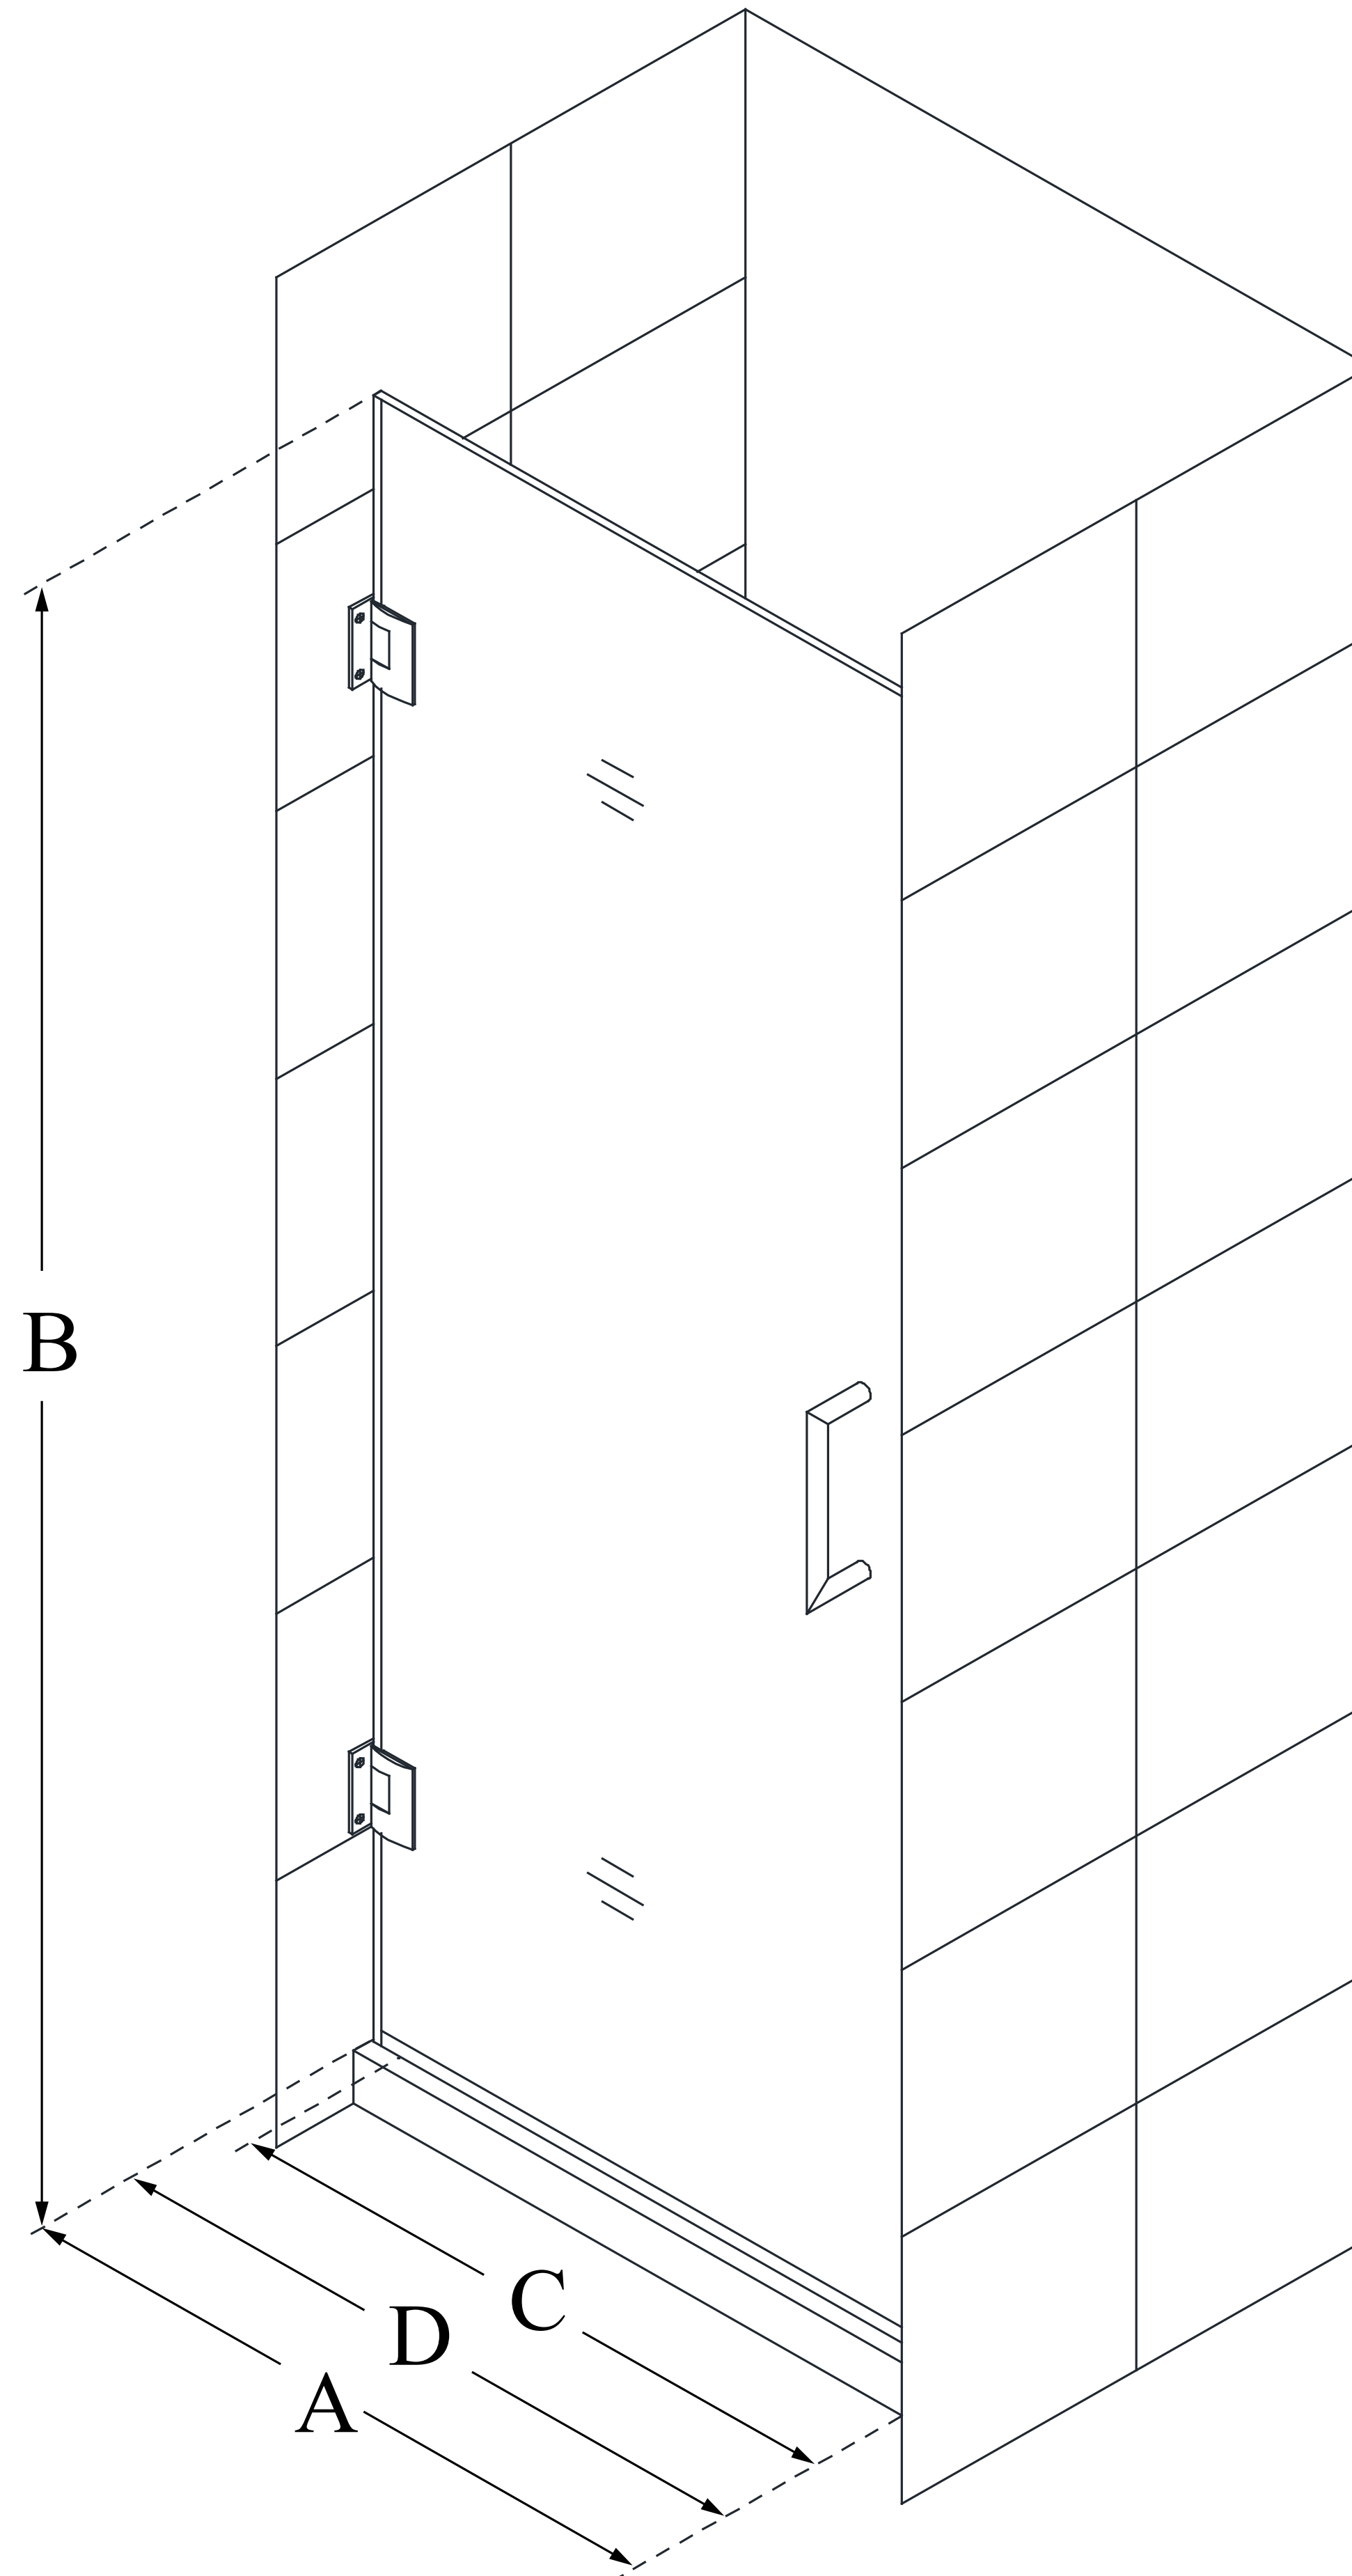

## UNIDOOR

DreamLine Unidoor 28 in. W x 72 in. H Frameless Hinged Shower Door, Clear Glass

**SWING DOOR**

### CONFIGURATION DIMENSIONS:

**A: 28 in.**

MODEL WIDTH

**B: 72 in.**

MODEL HEIGHT

**C: 27 in.**

ACCESS WIDTH

**D: 28 in.**

DOOR WIDTH

DreamLine reserves the right to update or modify the hardware or materials pictured without prior notice for the purpose of product improvement and customer satisfaction.