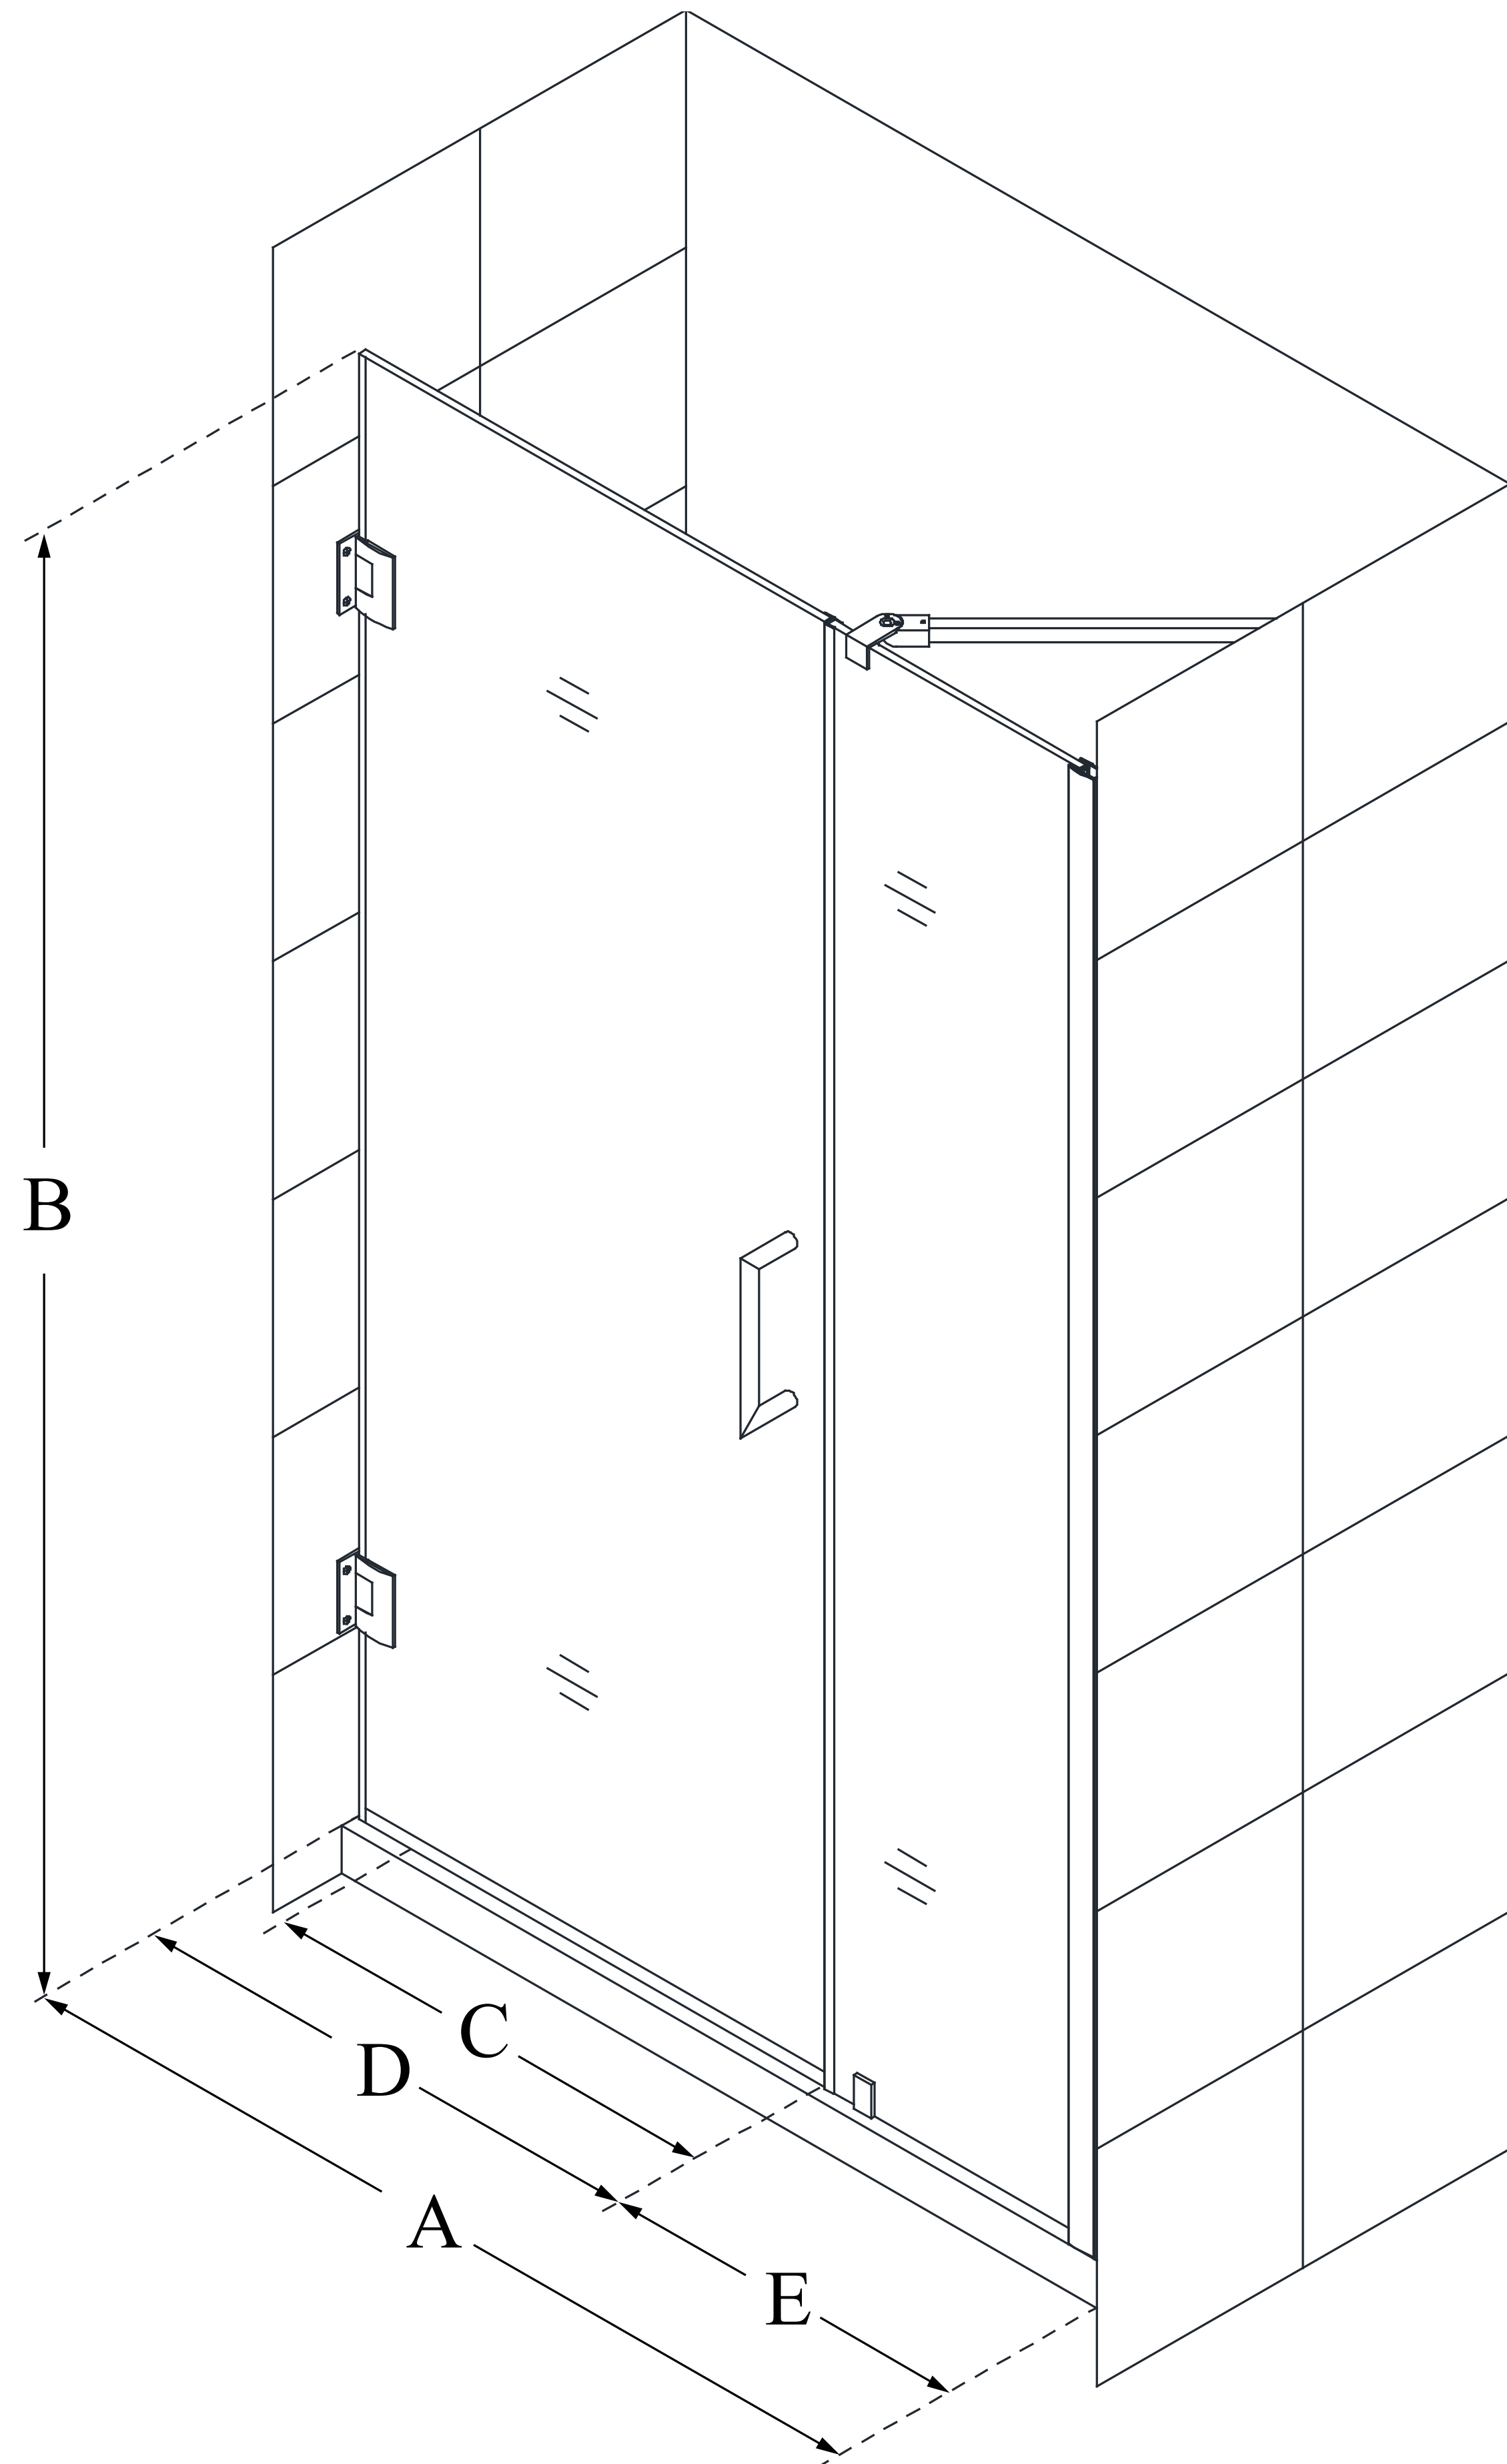

SHDR-20487210

UNIDOOR

DreamLine Unidoor 48-49 in. W x
72 in. H Frameless Hinged Shower
Door with Support Arm, Clear
Glass

SWING DOOR

CONFIGURATION DIMENSIONS:

A: 48 - 49 in.

MODEL WIDTH

B: 72 in.

MODEL HEIGHT

C: 29 in.

ACCESS WIDTH

D: 30 in.

DOOR WIDTH

E: 18 in.

INLINE PANEL WIDTH

DreamLine reserves the right to update or modify the hardware or materials pictured without prior notice for the purpose of product improvement and customer satisfaction.