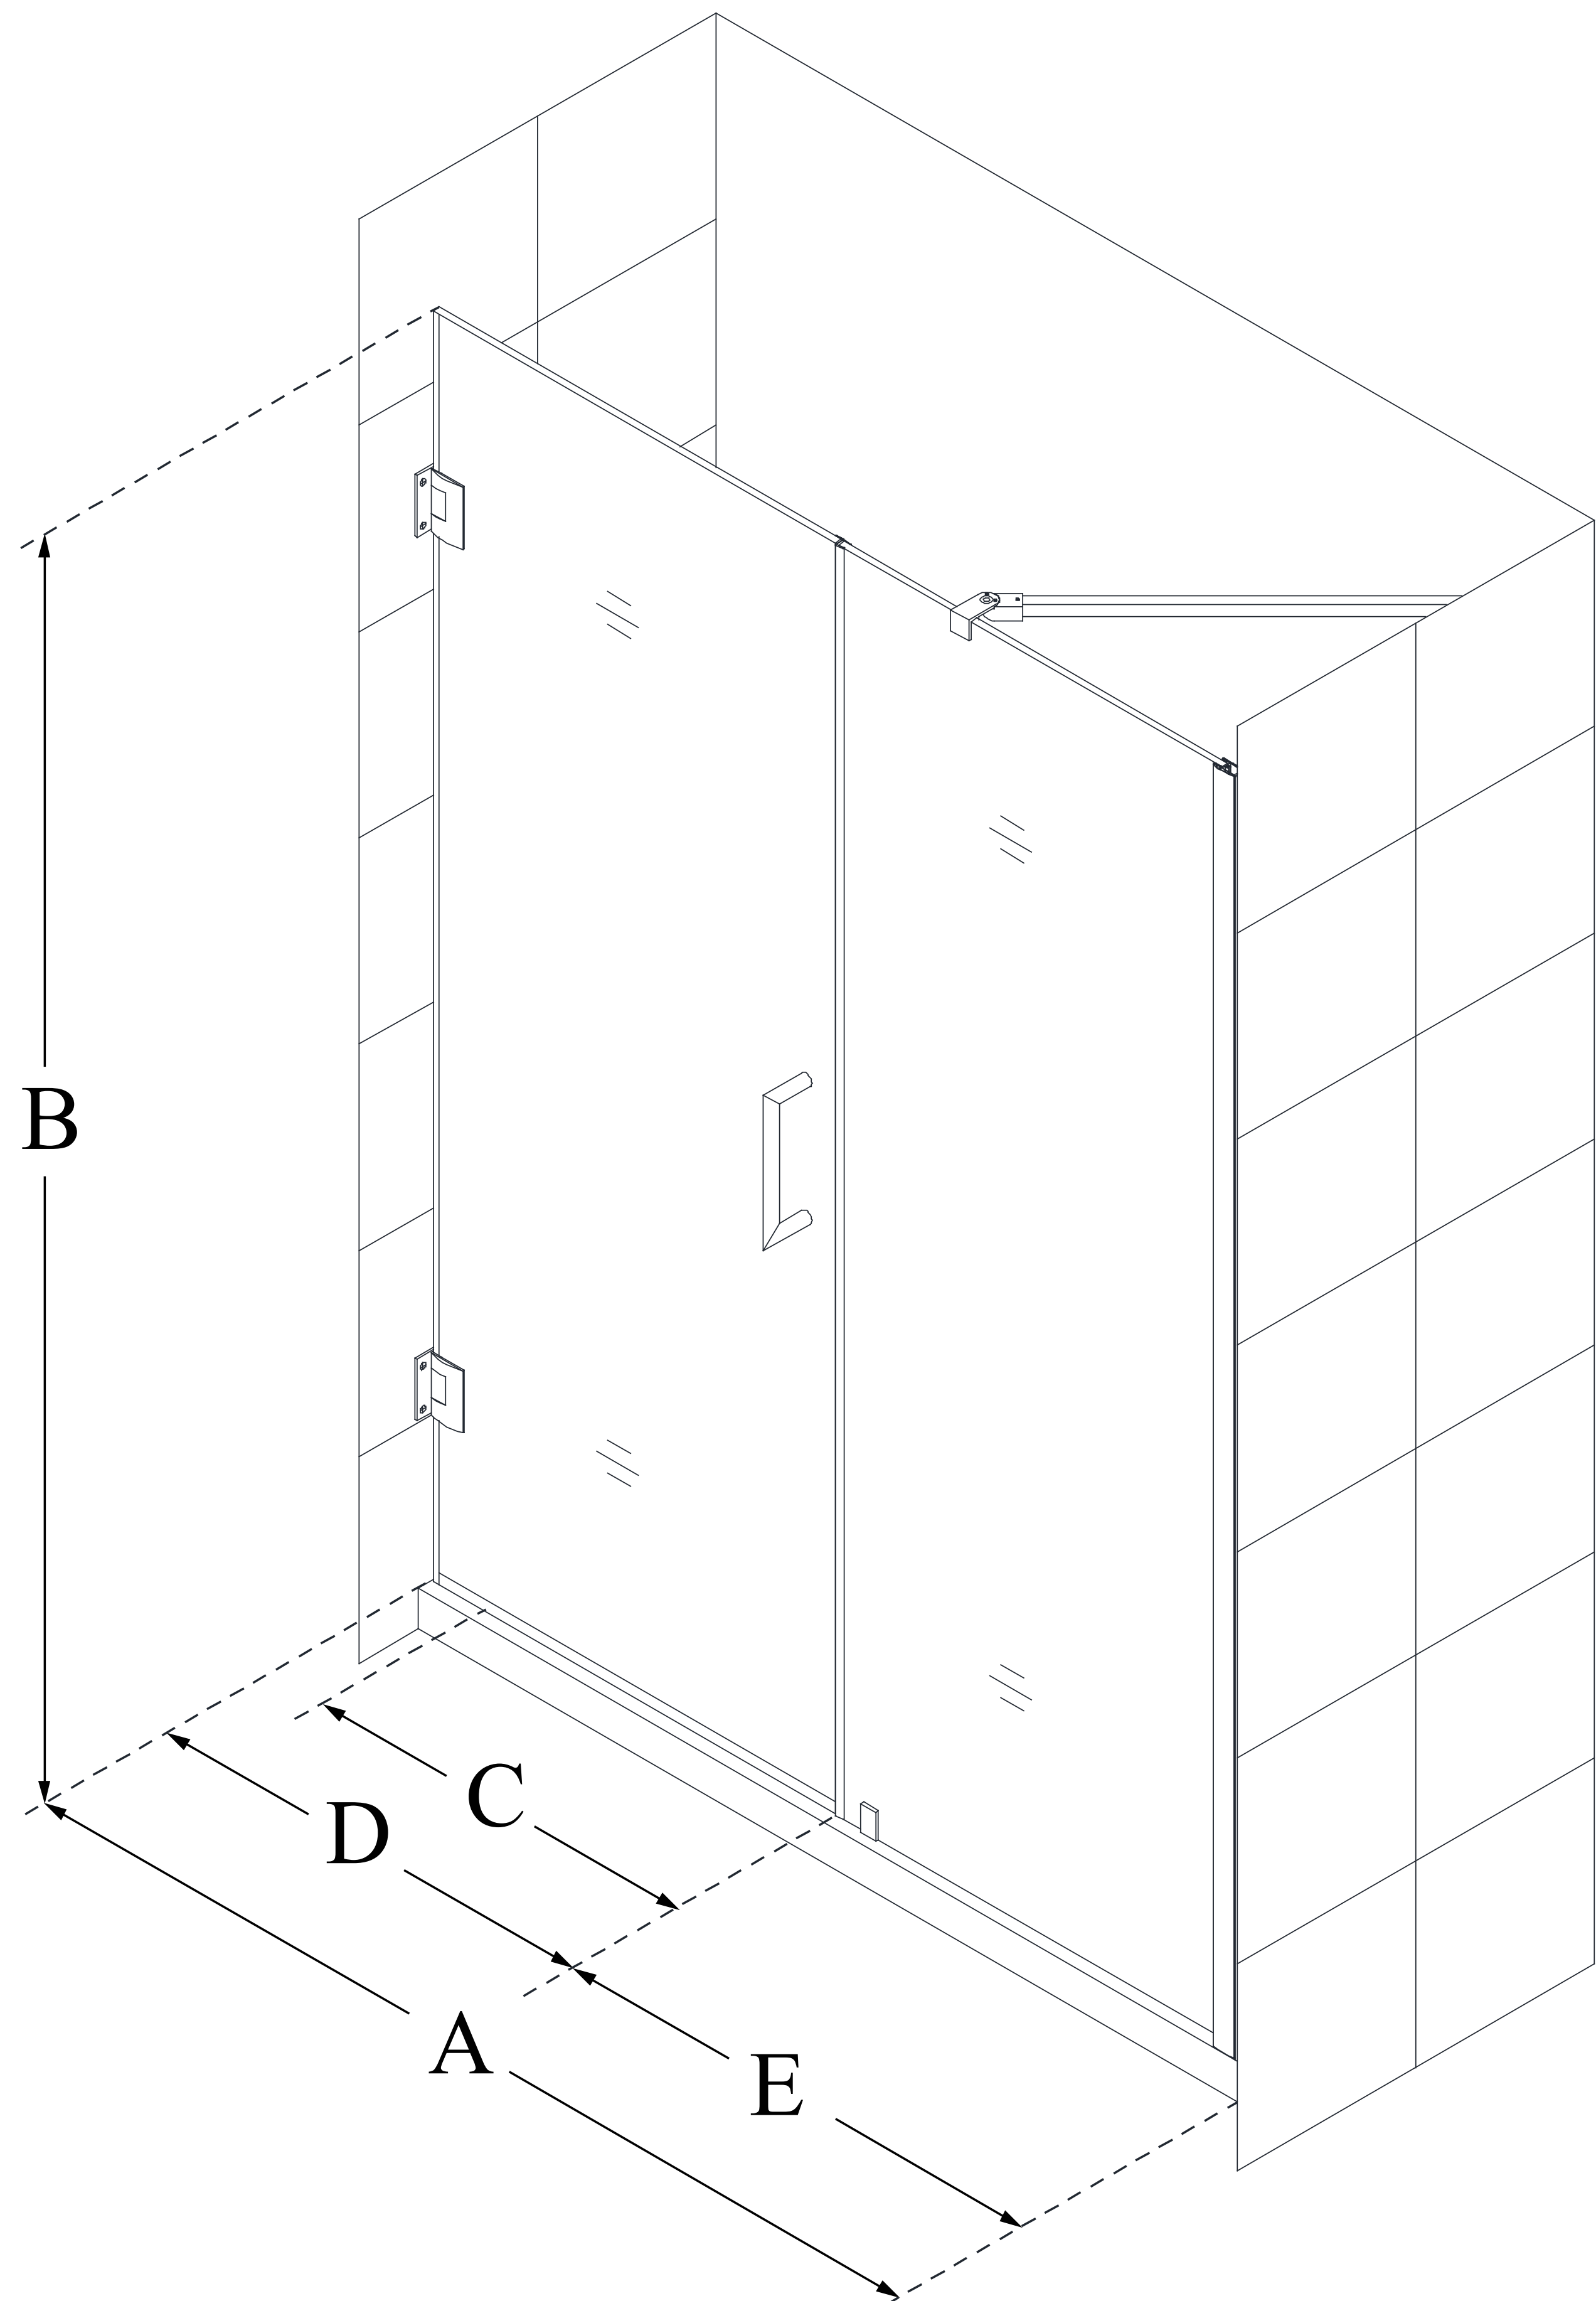

## UNIDOOR

DreamLine Unidoor 59-60 in. W x  
72 in. H Frameless Hinged Shower  
Door with Support Arm, Clear  
Glass

**SWING DOOR**

### CONFIGURATION DIMENSIONS:

**A: 59 - 60 in.**

MODEL WIDTH

**B: 72 in.**

MODEL HEIGHT

**C: 28 in.**

ACCESS WIDTH

**D: 29 in.**

DOOR WIDTH

**E: 30 in.**

INLINE PANEL WIDTH

DreamLine reserves the right to update or modify the hardware or materials pictured without prior notice for the purpose of product improvement and customer satisfaction.