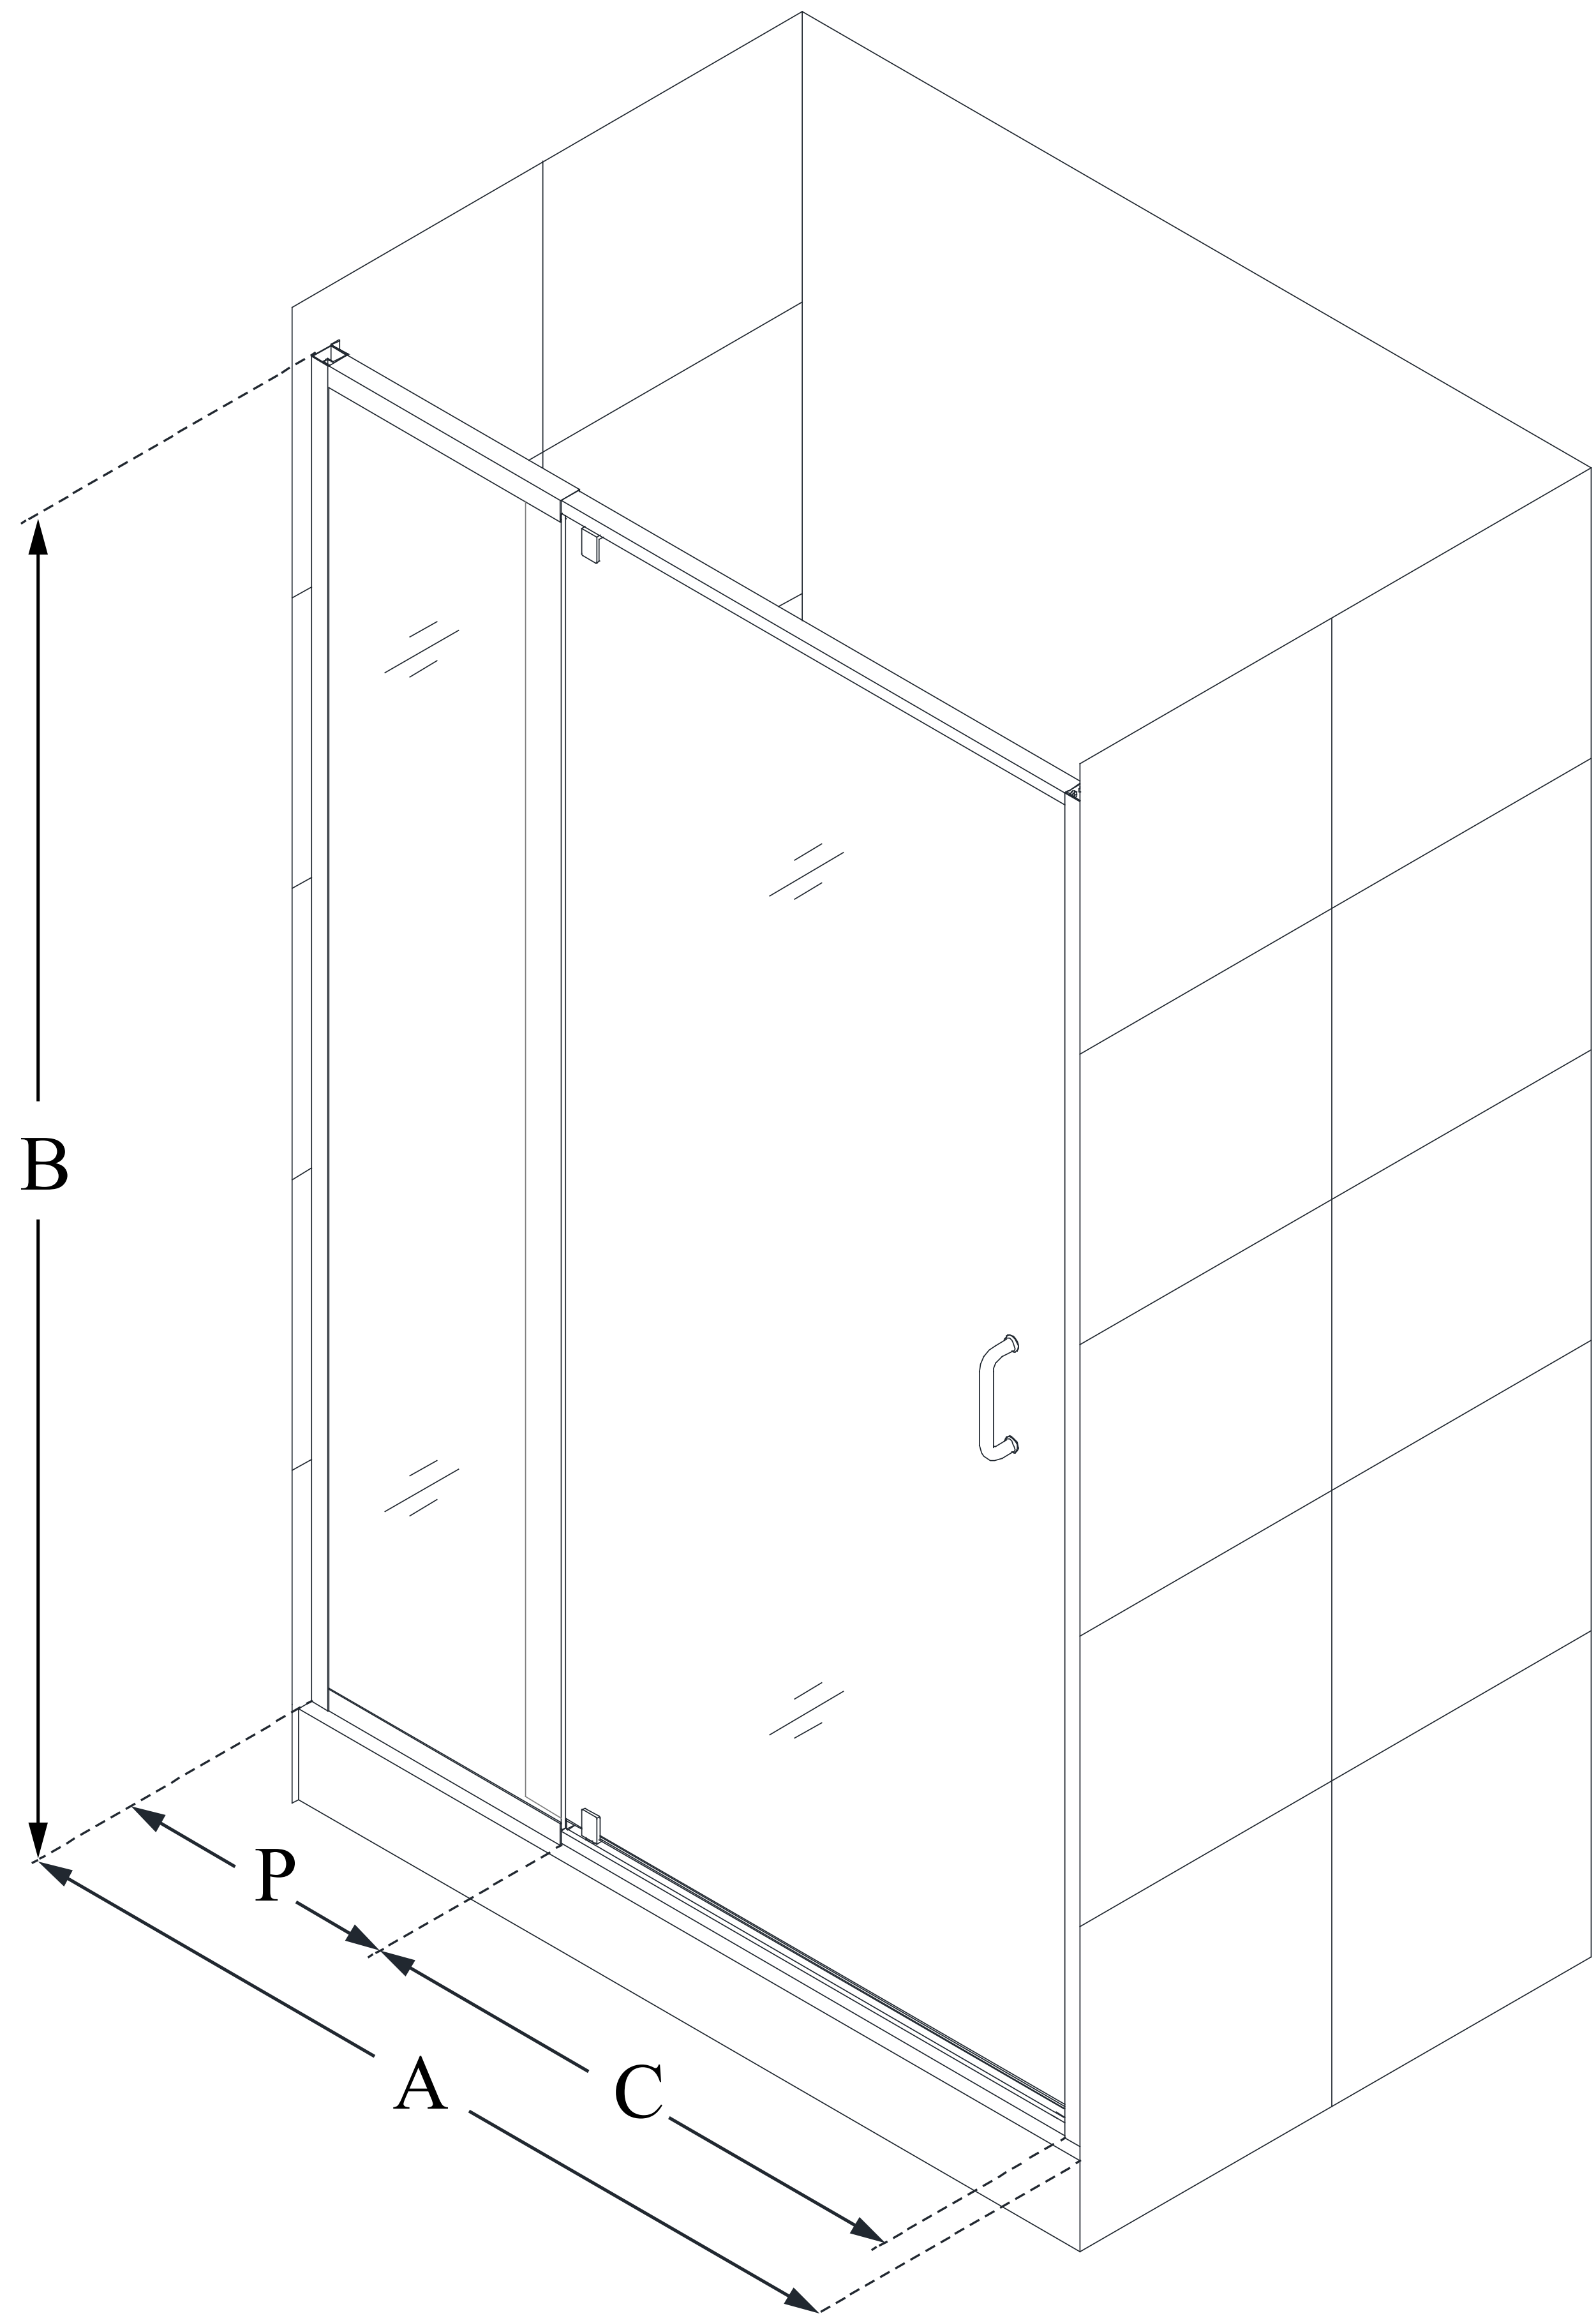

SHDR-22287200

FLEX

DreamLine Flex 28-32 in. W x 72 in.
H Frameless Pivot Shower Door

PIVOT DOOR

CONFIGURATION DIMENSIONS:

A: 28 - 32 in.

MODEL WIDTH

B: 72 in.

MODEL HEIGHT

C: 18 7/8 in.

ACCESS WIDTH

D: 24 1/2 in.

DOOR WIDTH

P: 6 9/16 in.

PIVOT PANEL WIDTH

DreamLine reserves the right to update or modify the hardware or materials pictured without prior notice for the purpose of product improvement and customer satisfaction.