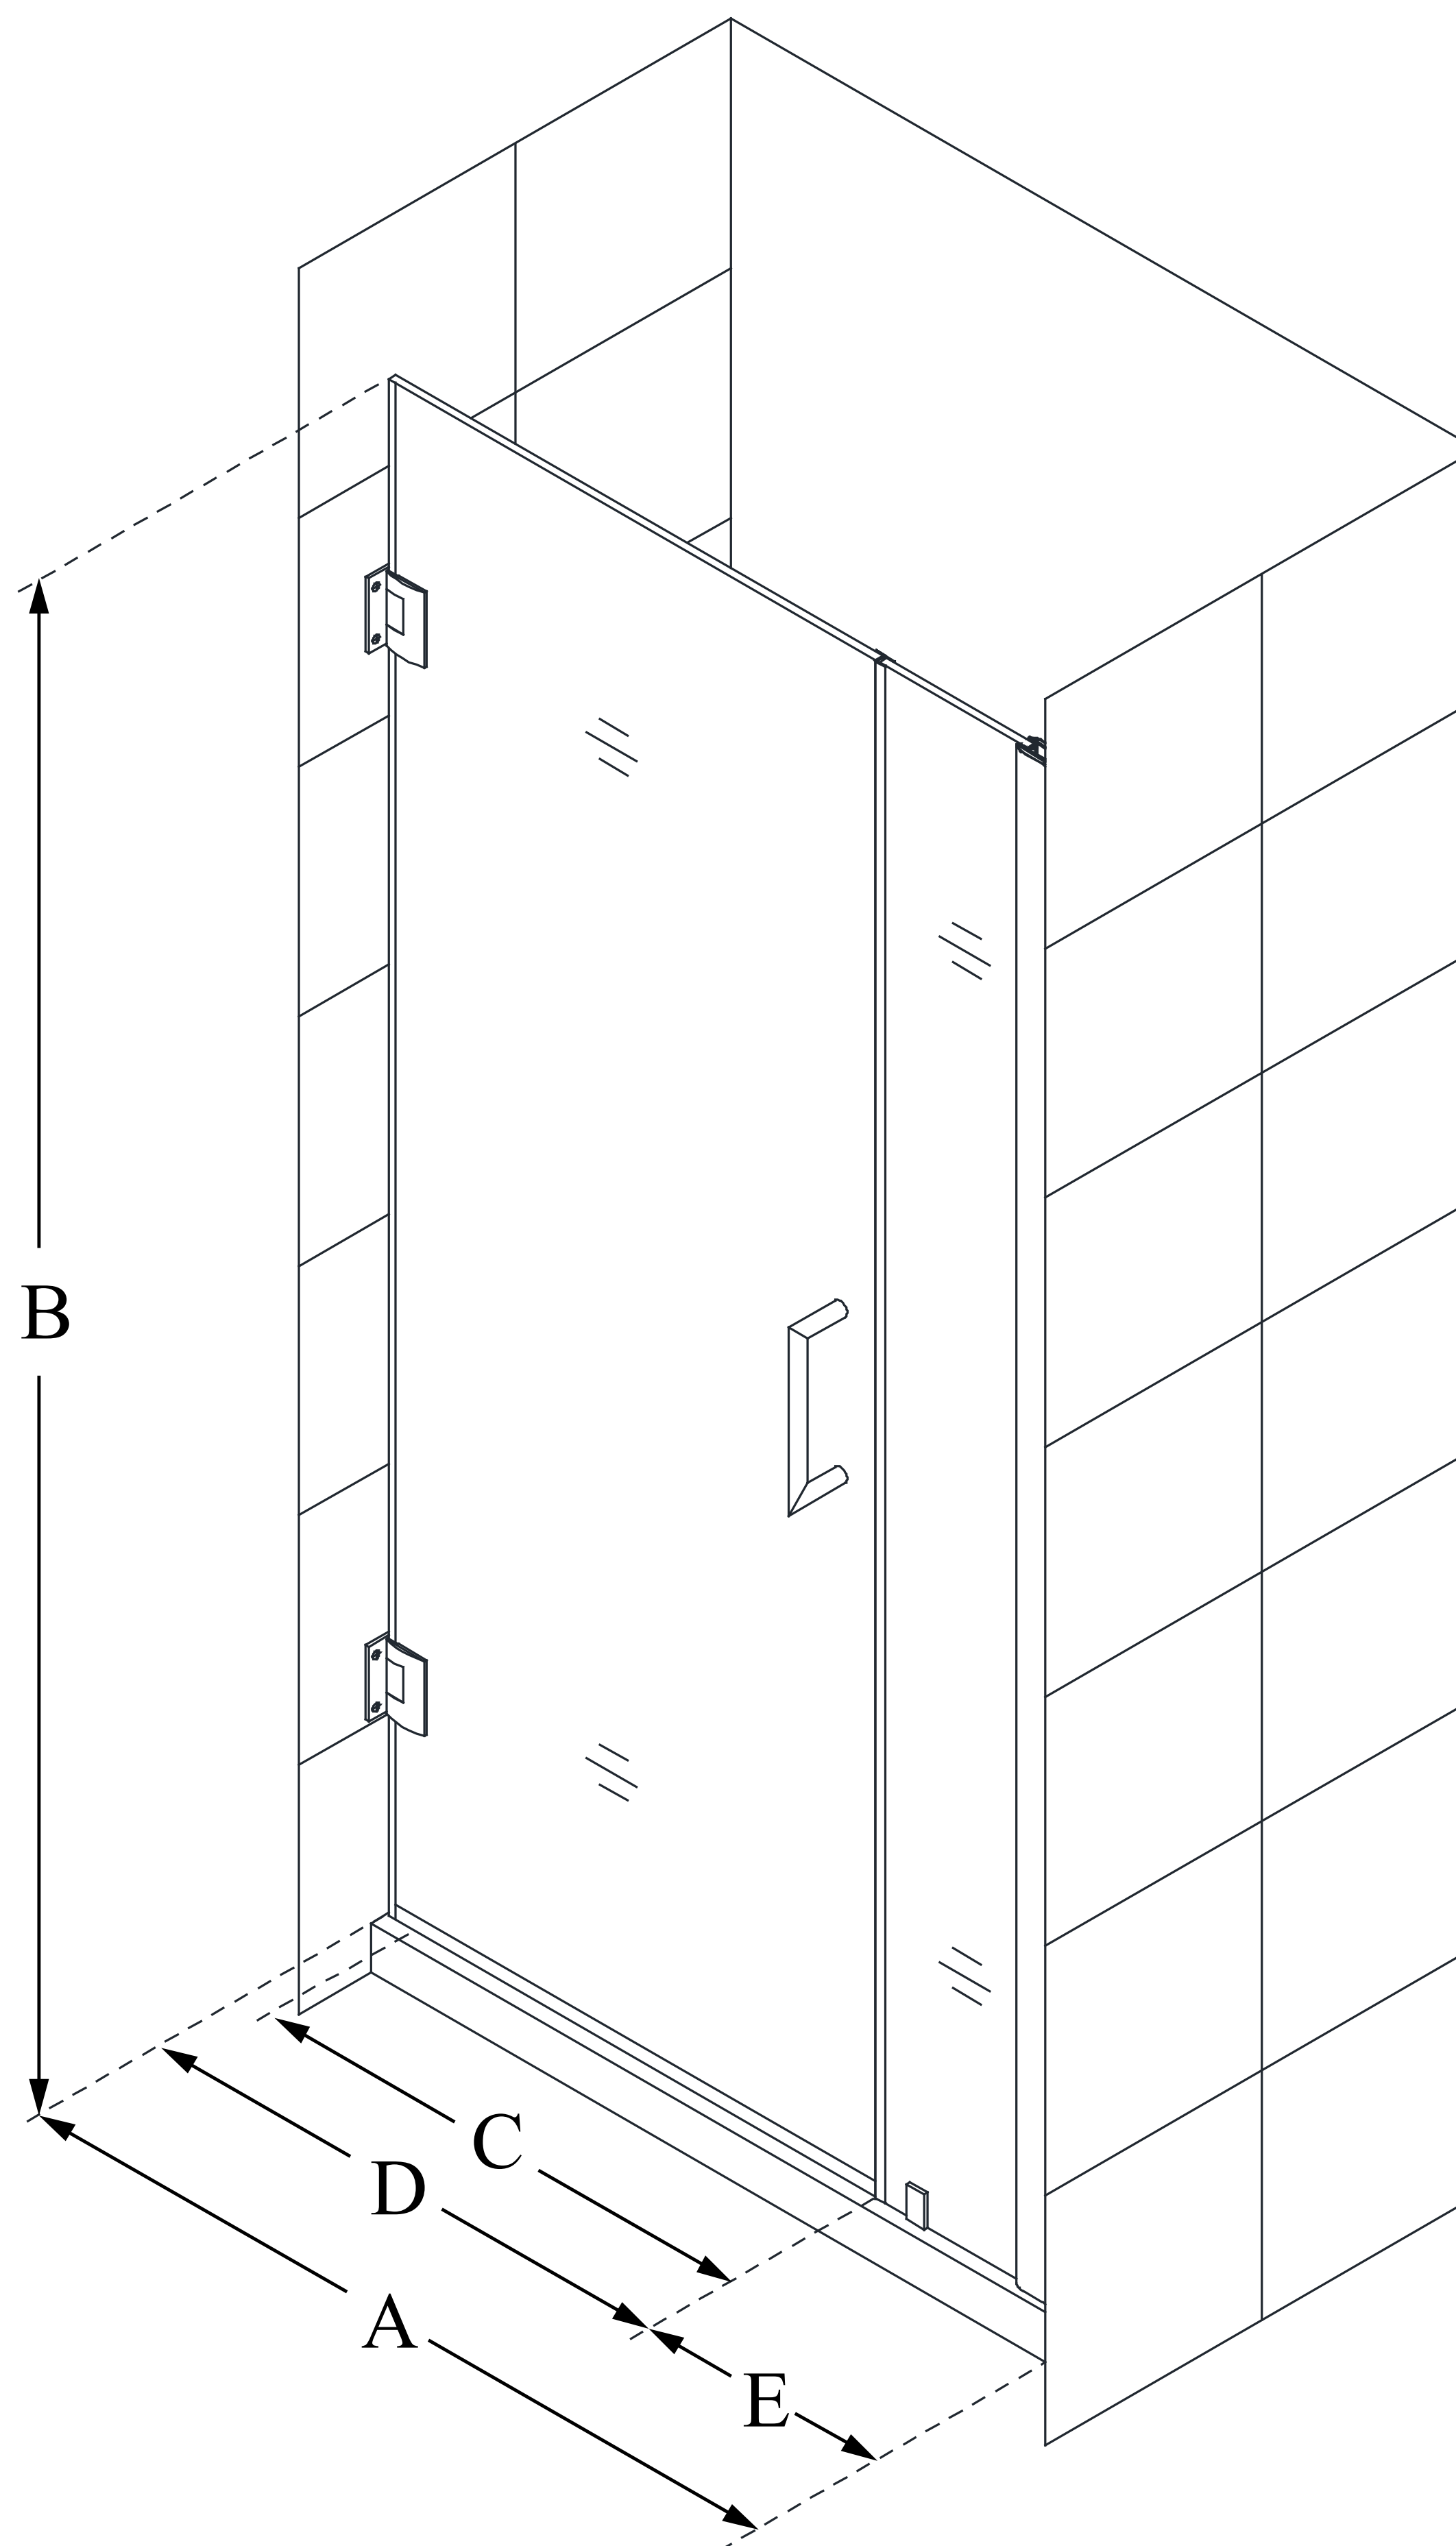

SHDR-20337210

UNIDOOR

DreamLine Unidoor 33-34 in. W x
72 in. H Frameless Hinged Shower
Door, Clear Glass

SWING DOOR

CONFIGURATION DIMENSIONS:

A: 33 - 34 in.

MODEL WIDTH

B: 72 in.

MODEL HEIGHT

C: 26 in.

ACCESS WIDTH

D: 27 in.

DOOR WIDTH

E: 6 in.

INLINE PANEL WIDTH

DreamLine reserves the right to update or modify the hardware or materials pictured without prior notice for the purpose of product improvement and customer satisfaction.