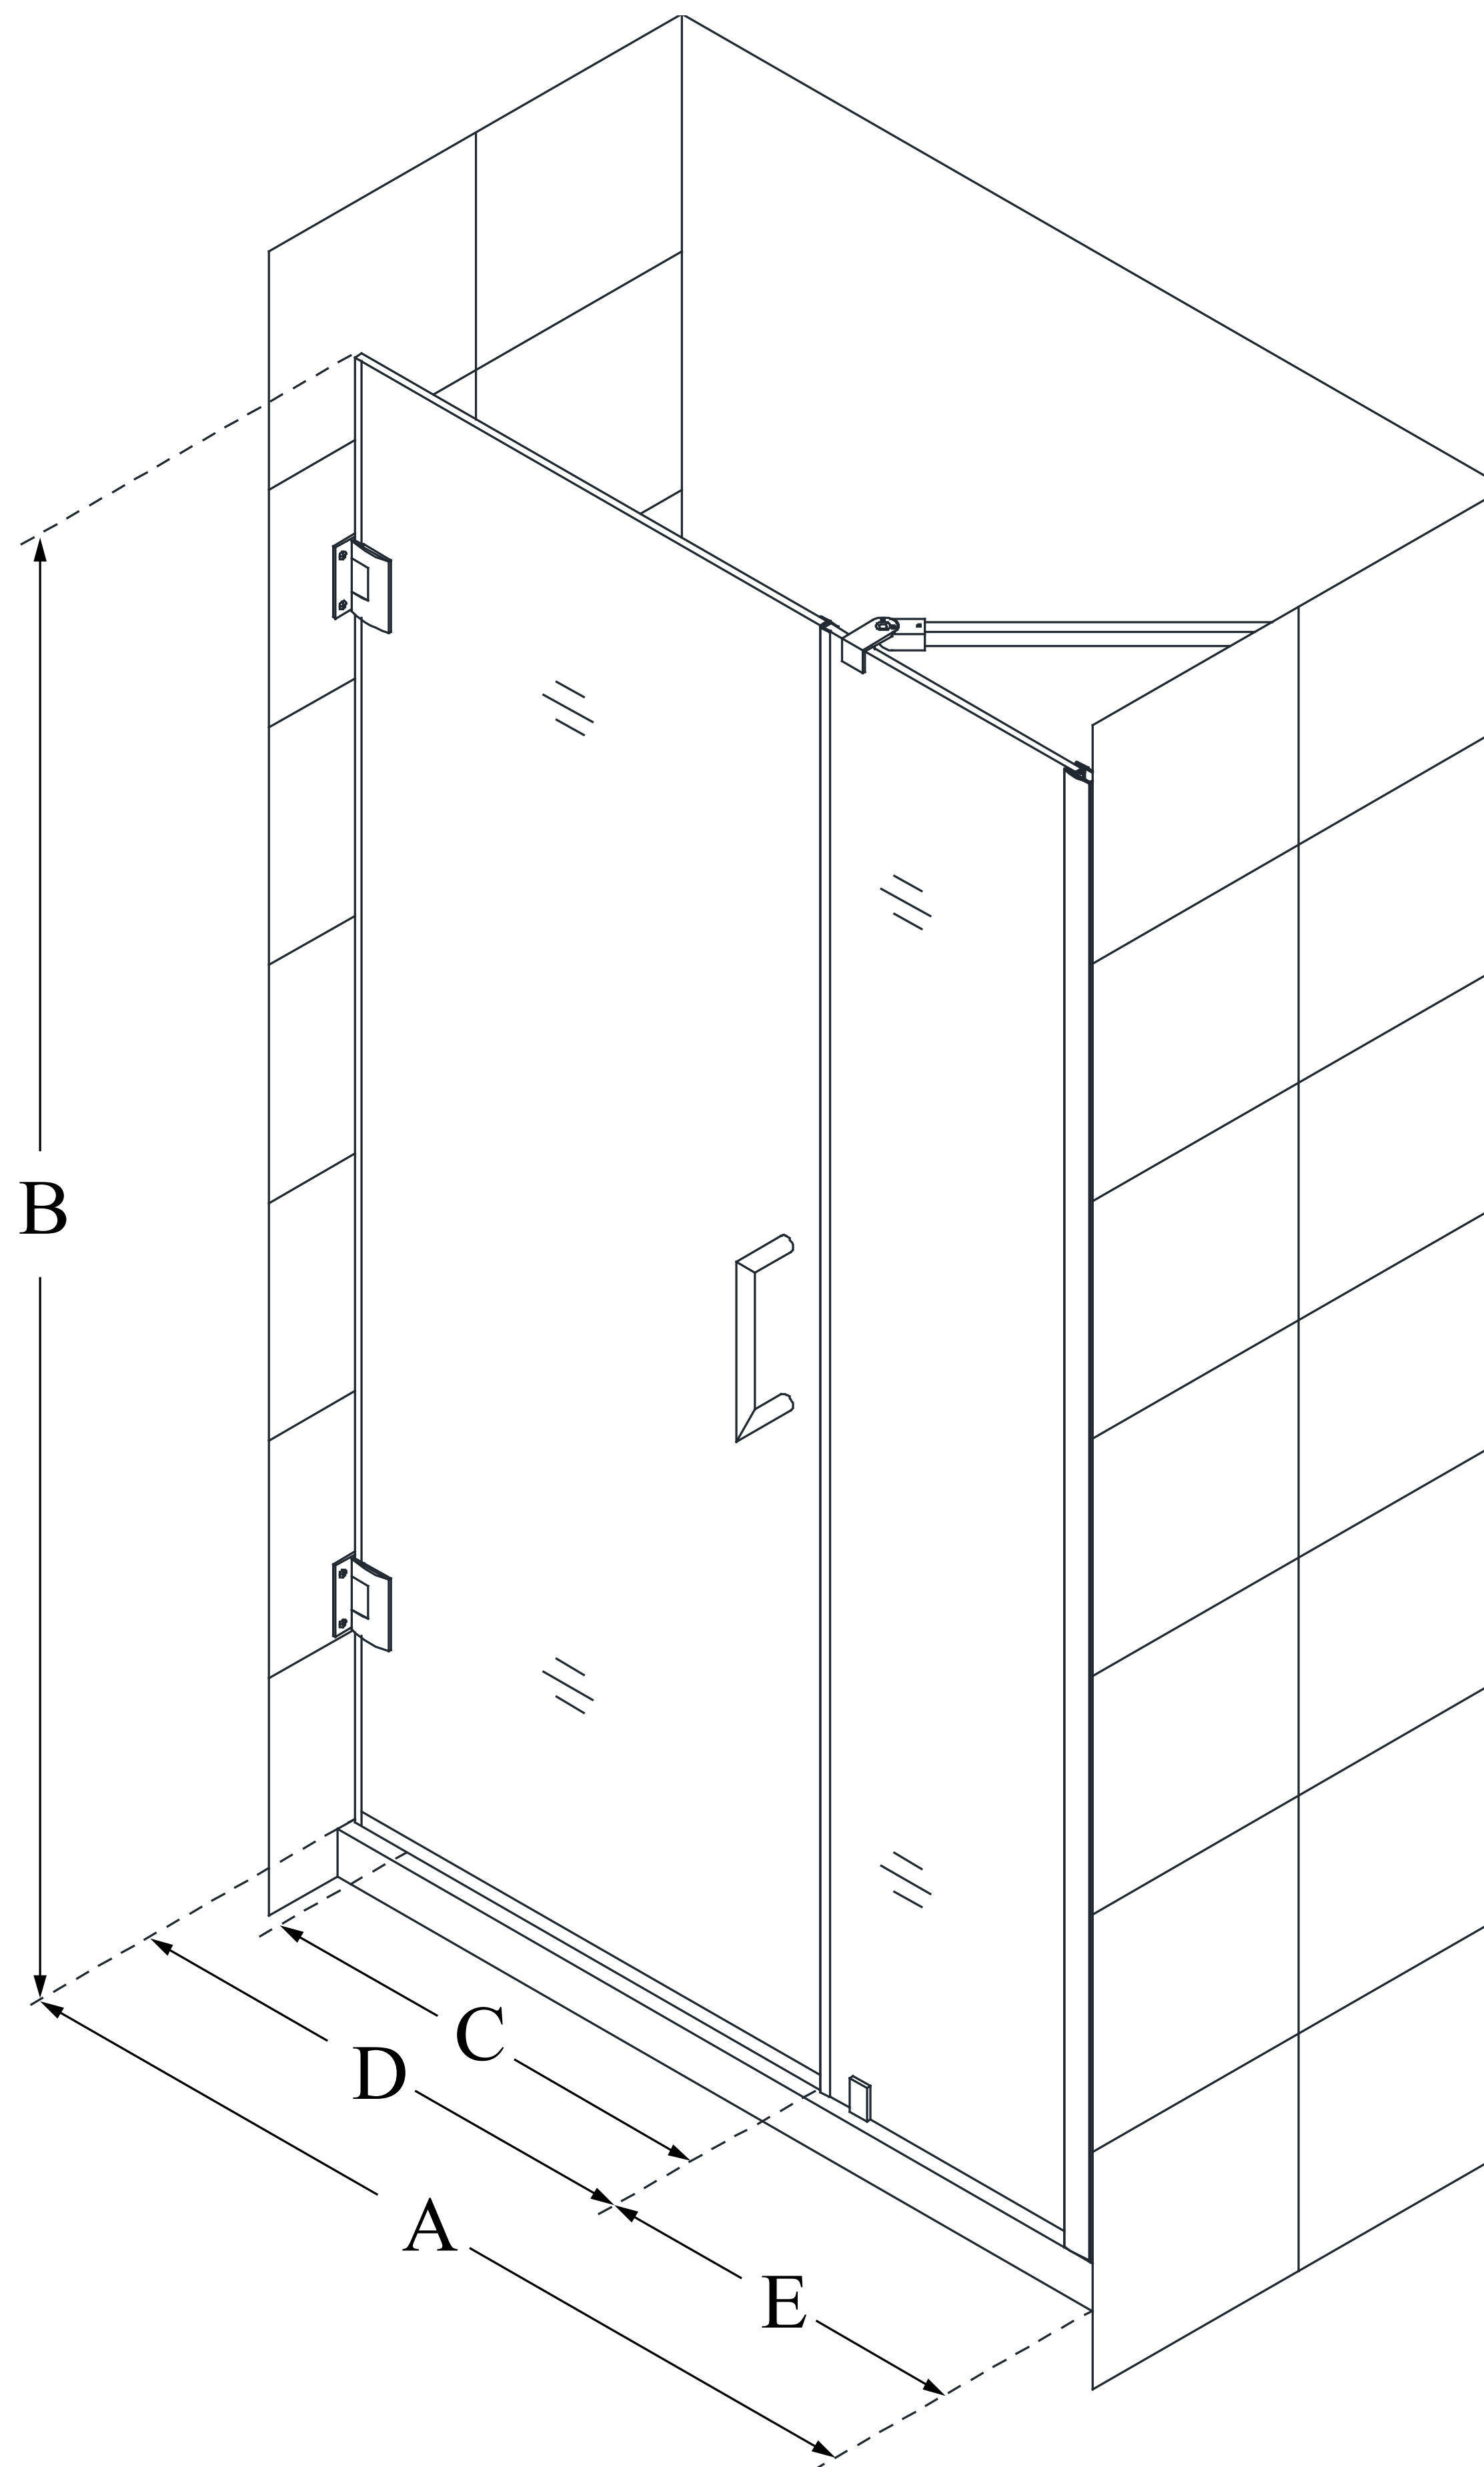

SHDR-20457210

UNIDOOR

DreamLine Unidoor 45-46 in. W x
72 in. H Frameless Hinged Shower
Door with Support Arm, Clear
Glass

SWING DOOR

CONFIGURATION DIMENSIONS:

A: 45 - 46 in.

MODEL WIDTH

B: 72 in.

MODEL HEIGHT

C: 26 in.

ACCESS WIDTH

D: 27 in.

DOOR WIDTH

E: 18 in.

INLINE PANEL WIDTH

DreamLine reserves the right to update or modify the hardware or materials pictured without prior notice for the purpose of product improvement and customer satisfaction.