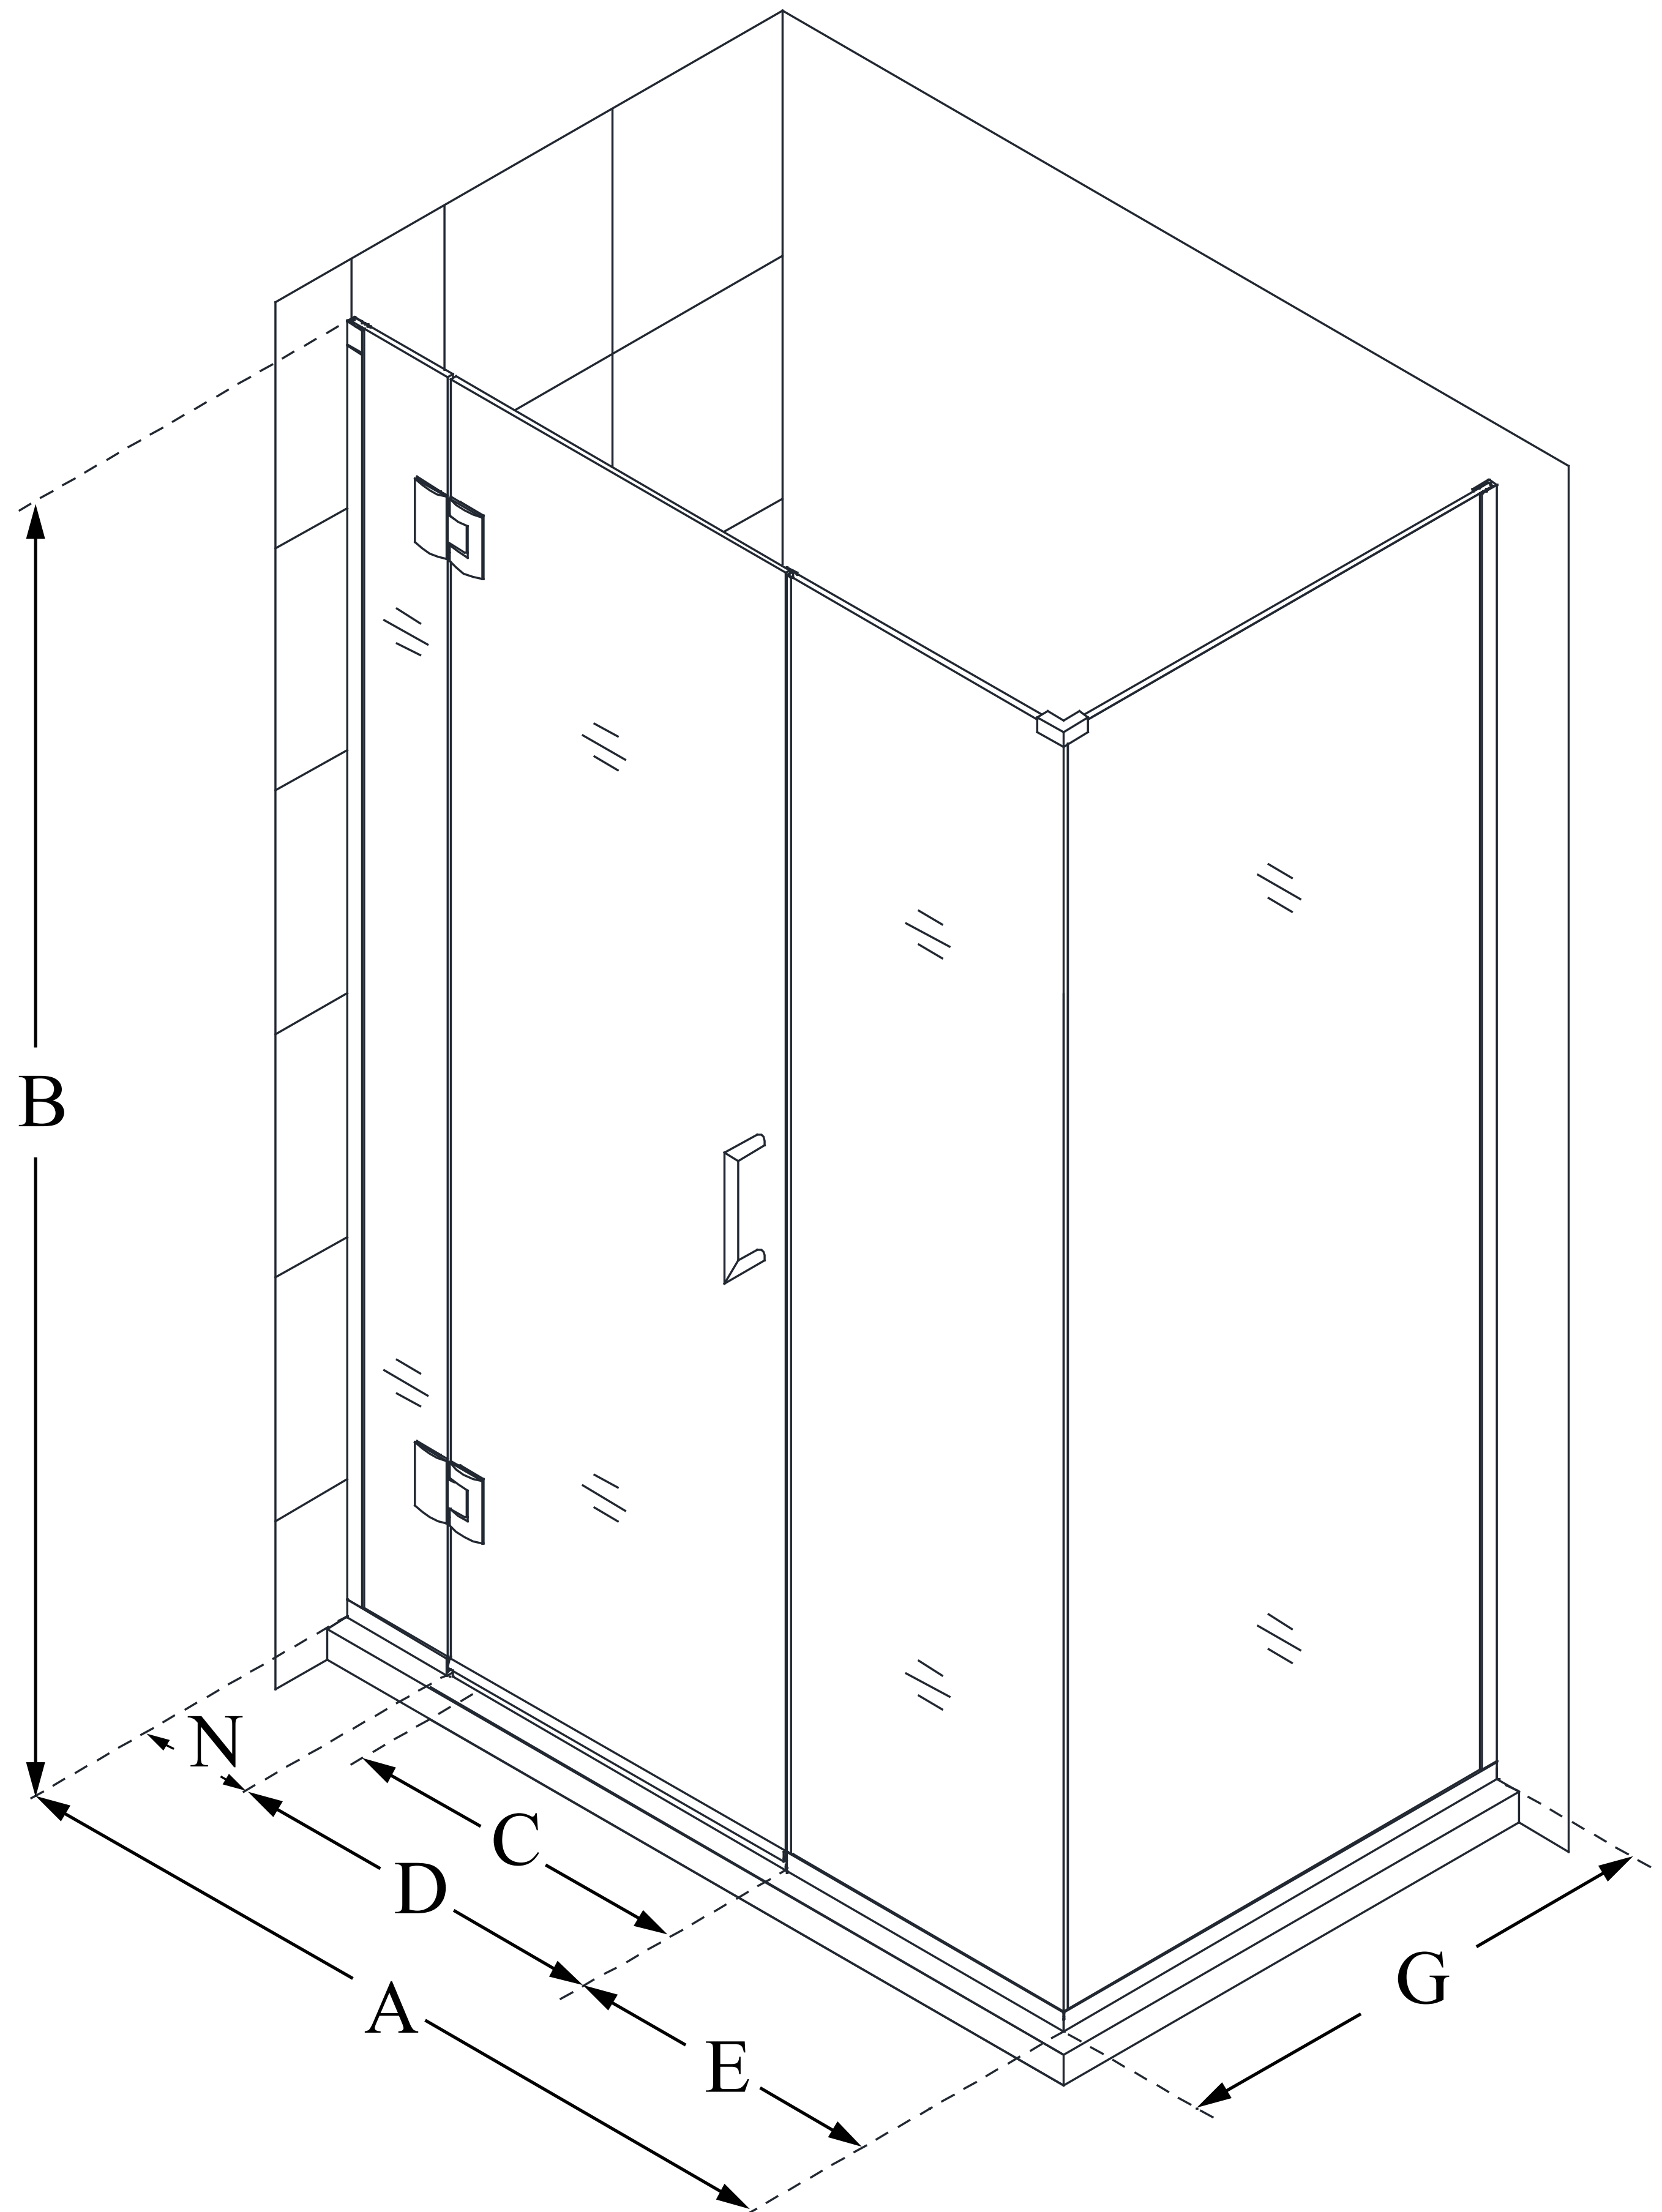

E1281430

UNIDOOR-X

DreamLine Unidoor-X 48 in. W x 30 3/8 in. D x 72 in. H Frameless Hinged Shower Enclosure, Clear Glass

SWING DOOR

CONFIGURATION DIMENSIONS:

A: 48 in.

MODEL WIDTH

B: 72 in.

MODEL HEIGHT

C: 27 in.

ACCESS WIDTH

D: 28 in.

DOOR WIDTH

E: 14 in.

INLINE PANEL WIDTH

G: 30 3/8 in.

RETURN PANEL WIDTH

N: 6 in.

HINGE PANEL WIDTH

DreamLine reserves the right to update or modify the hardware or materials pictured without prior notice for the purpose of product improvement and customer satisfaction.