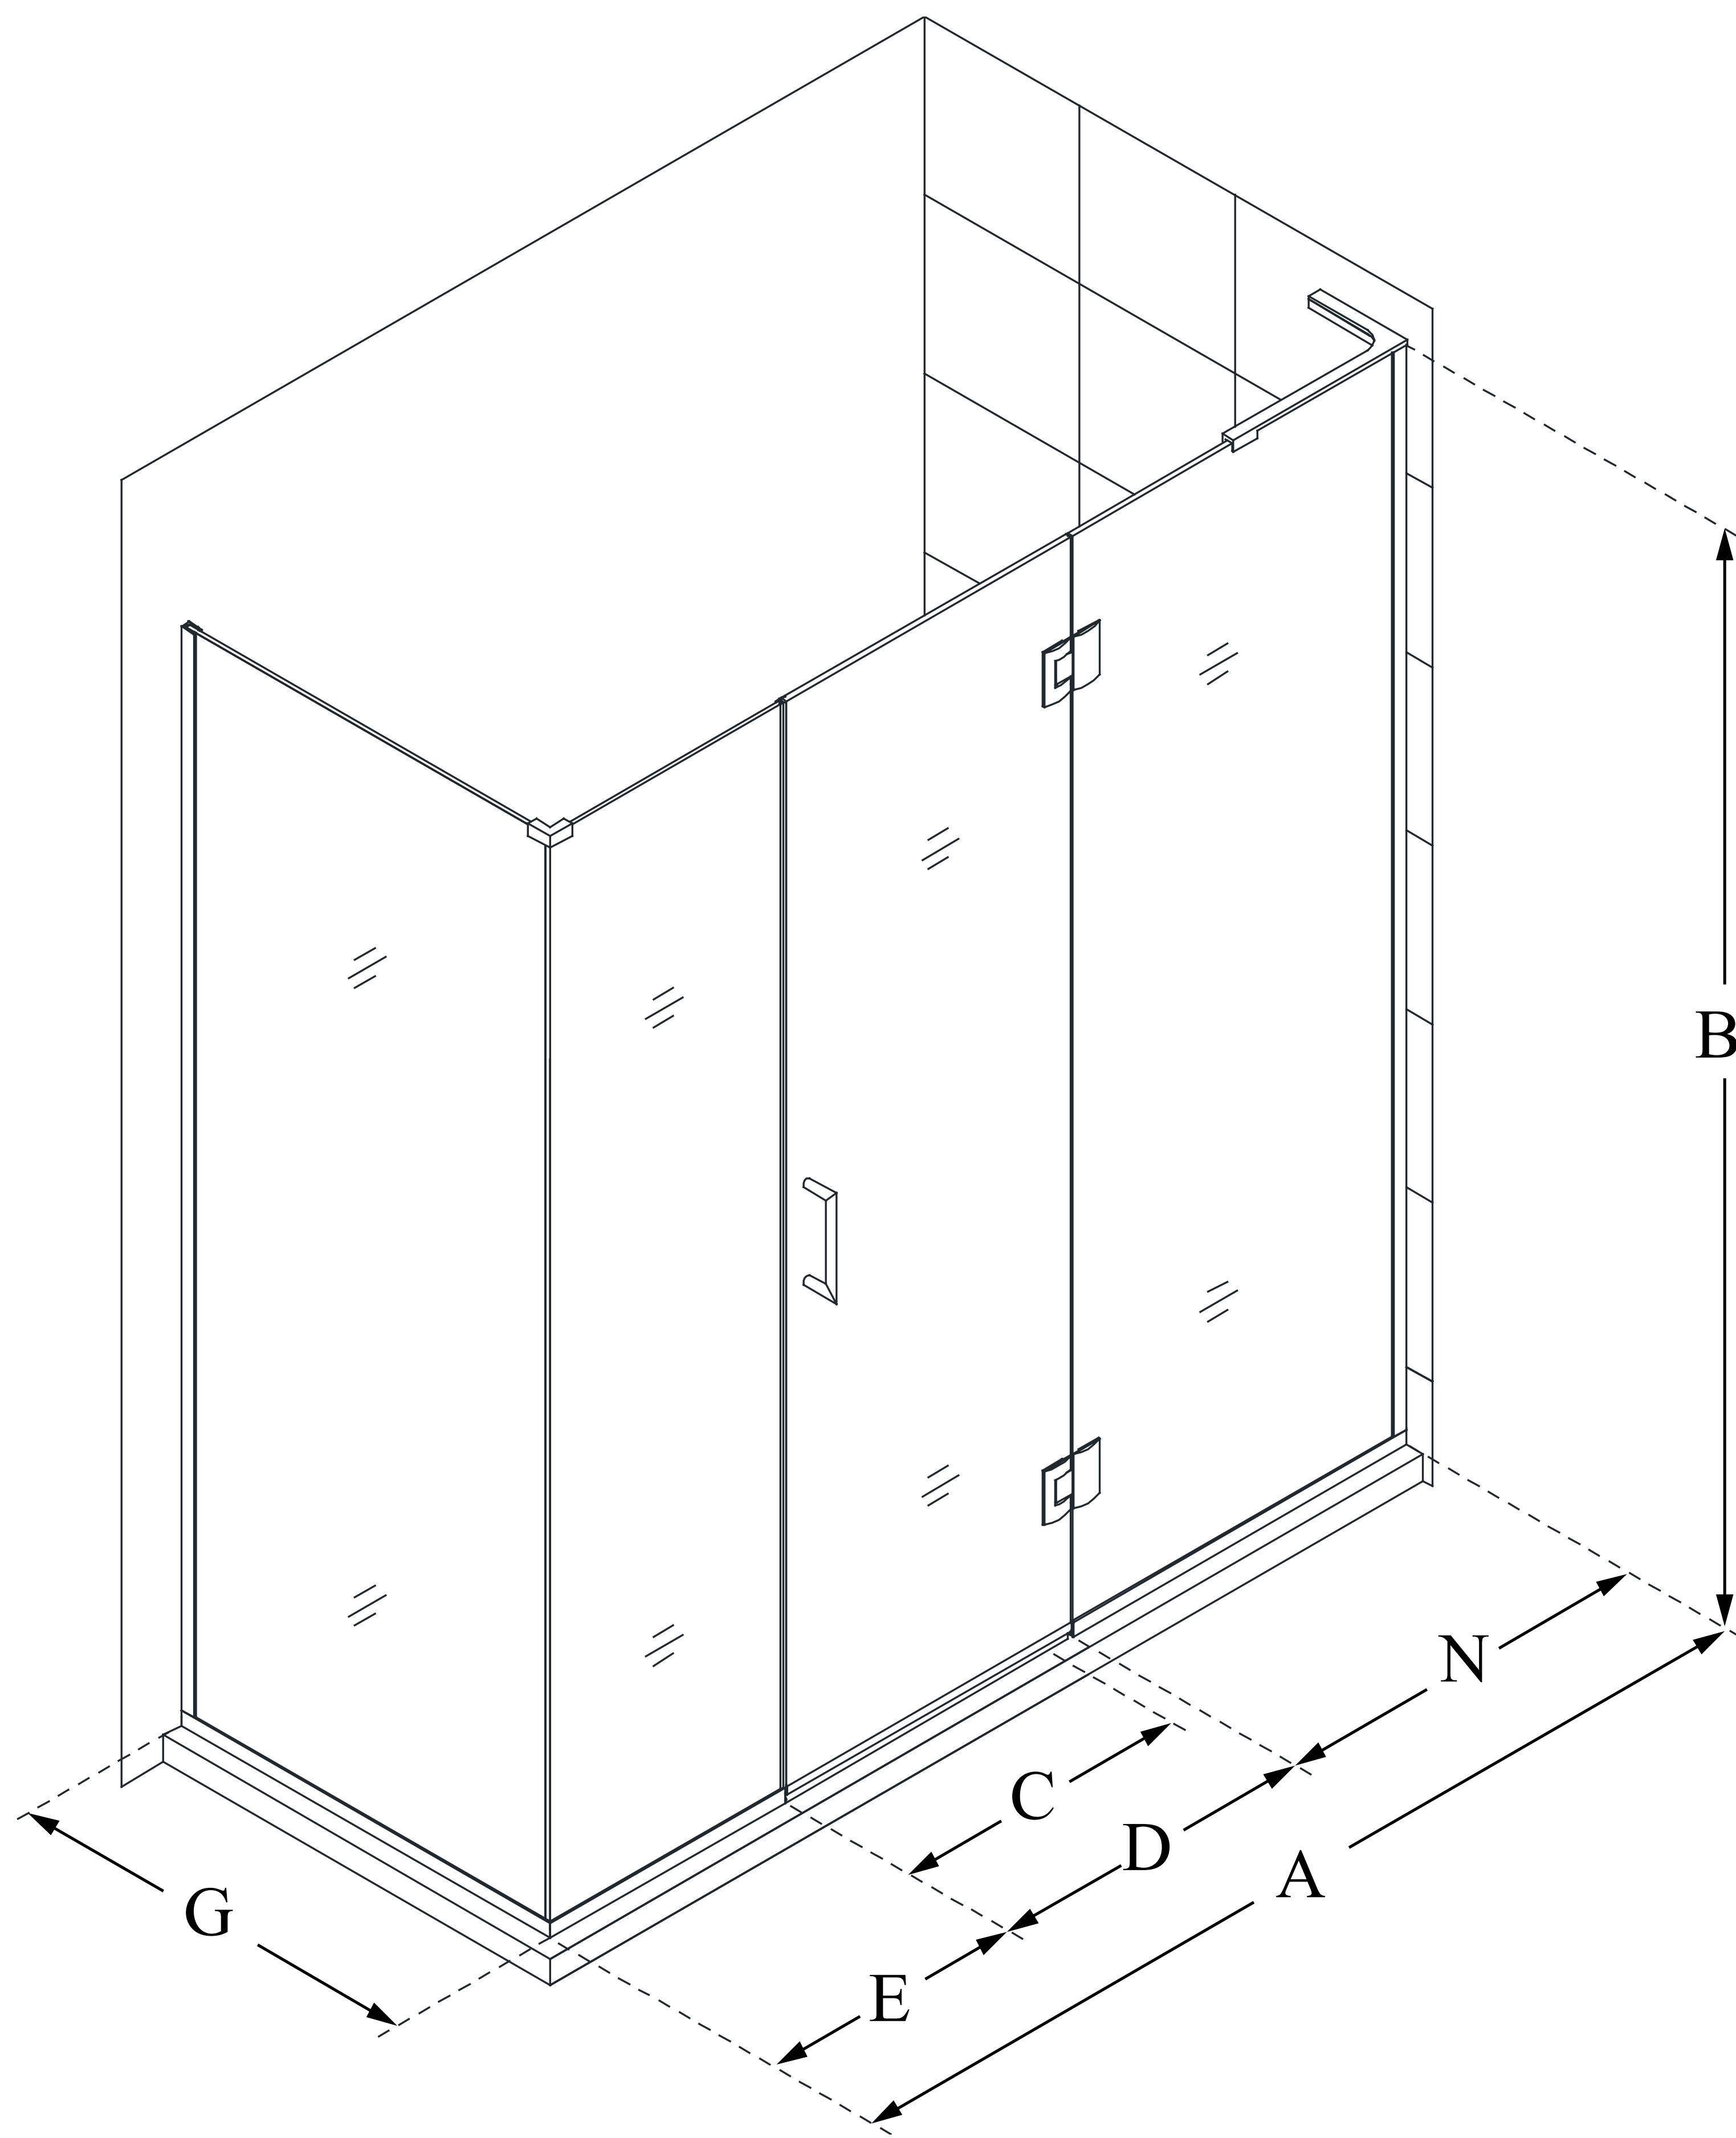

## UNIDOOR-X

DreamLine Unidoor-X 64 1/2" W  
x 34 3/8" D x 72" H Frameless  
Hinged Shower Enclosure, Clear  
Glass

**SWING DOOR**

### CONFIGURATION DIMENSIONS:

**A: 64 1/2"**

MODEL WIDTH

**B: 72"**

MODEL HEIGHT

**C: 25"**

ACCESS WIDTH

**D: 26"**

DOOR WIDTH

**E: 14 1/2"**

INLINE PANEL WIDTH

**G: 34 3/8"**

RETURN PANEL WIDTH

**N: 24"**

HINGE PANEL WIDTH

DreamLine reserves the right to update or modify the hardware or materials pictured without prior notice for the purpose of product improvement and customer satisfaction.