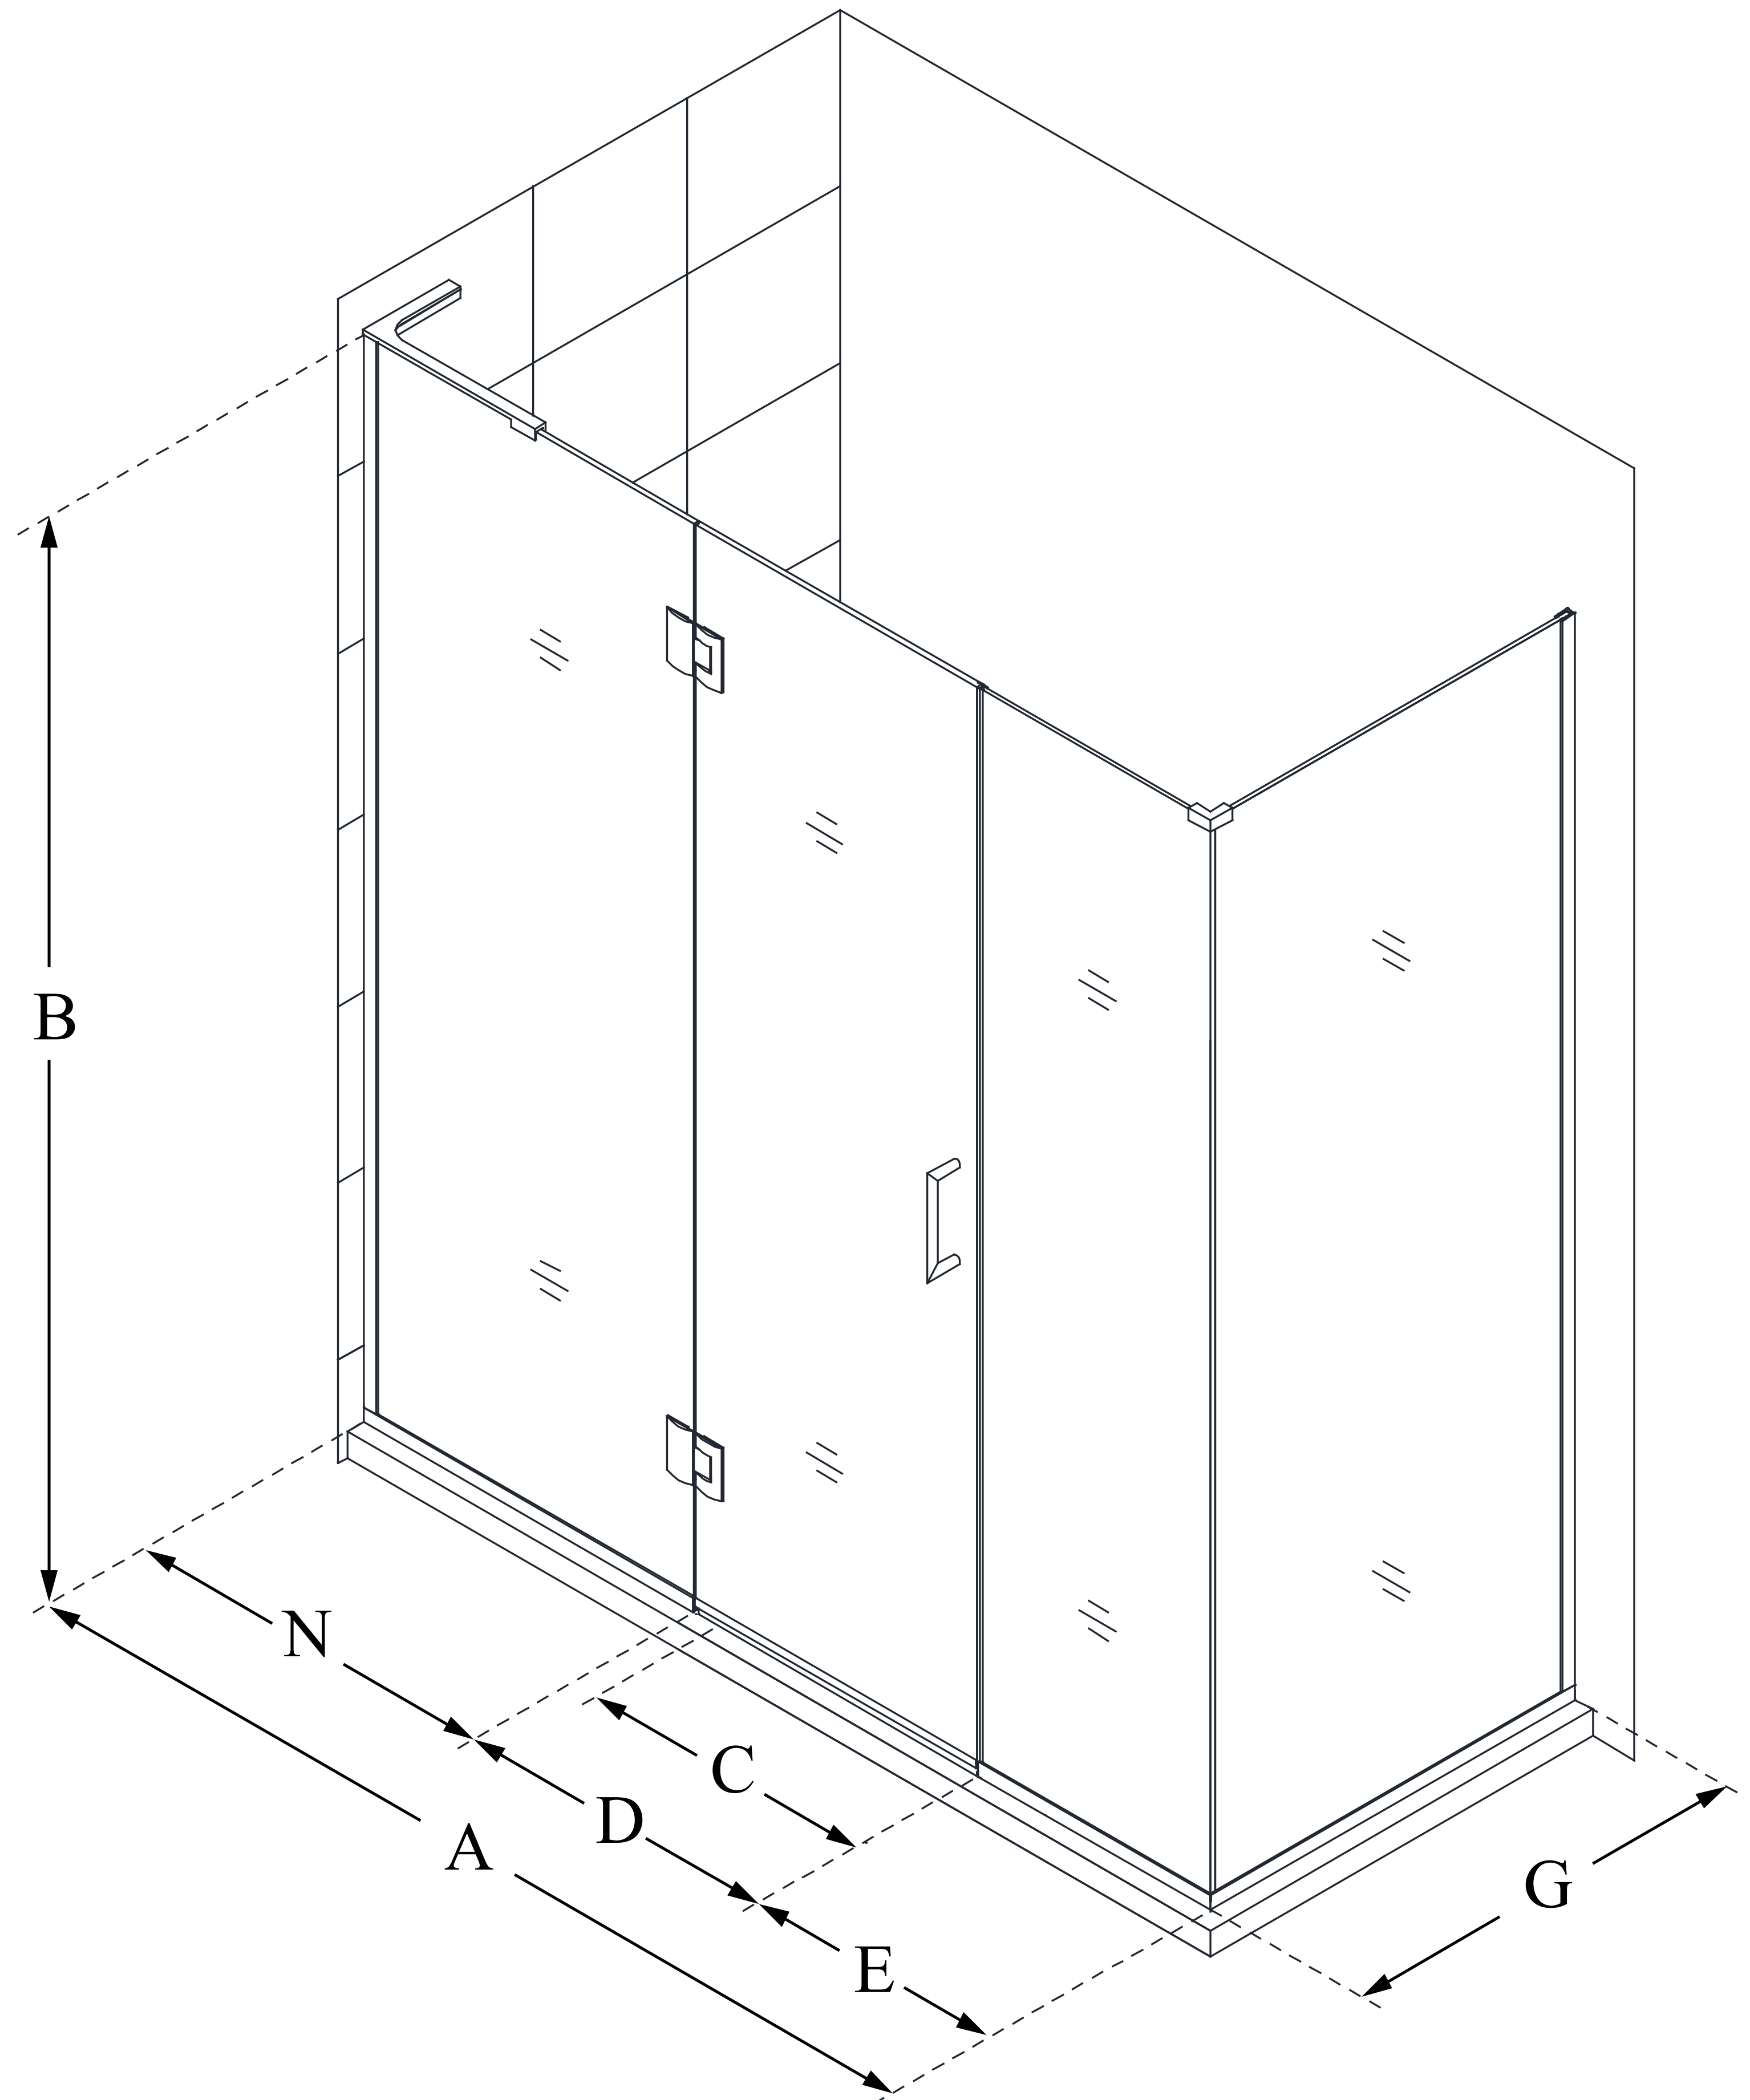

E3300634

UNIDOOR-X

DreamLine Unidoor-X 60 in. W x
34 3/8 in. D x 72 in. H Frameless
Hinged Shower Enclosure, Clear
Glass

SWING DOOR

CONFIGURATION DIMENSIONS:

A: 60 in.

MODEL WIDTH

B: 72 in.

MODEL HEIGHT

C: 29 in.

ACCESS WIDTH

D: 30 in.

DOOR WIDTH

E: 6 in.

INLINE PANEL WIDTH

G: 34 3/8 in.

RETURN PANEL WIDTH

N: 24 in.

HINGE PANEL WIDTH

DreamLine reserves the right to update or modify the hardware or materials pictured without prior notice for the purpose of product improvement and customer satisfaction.