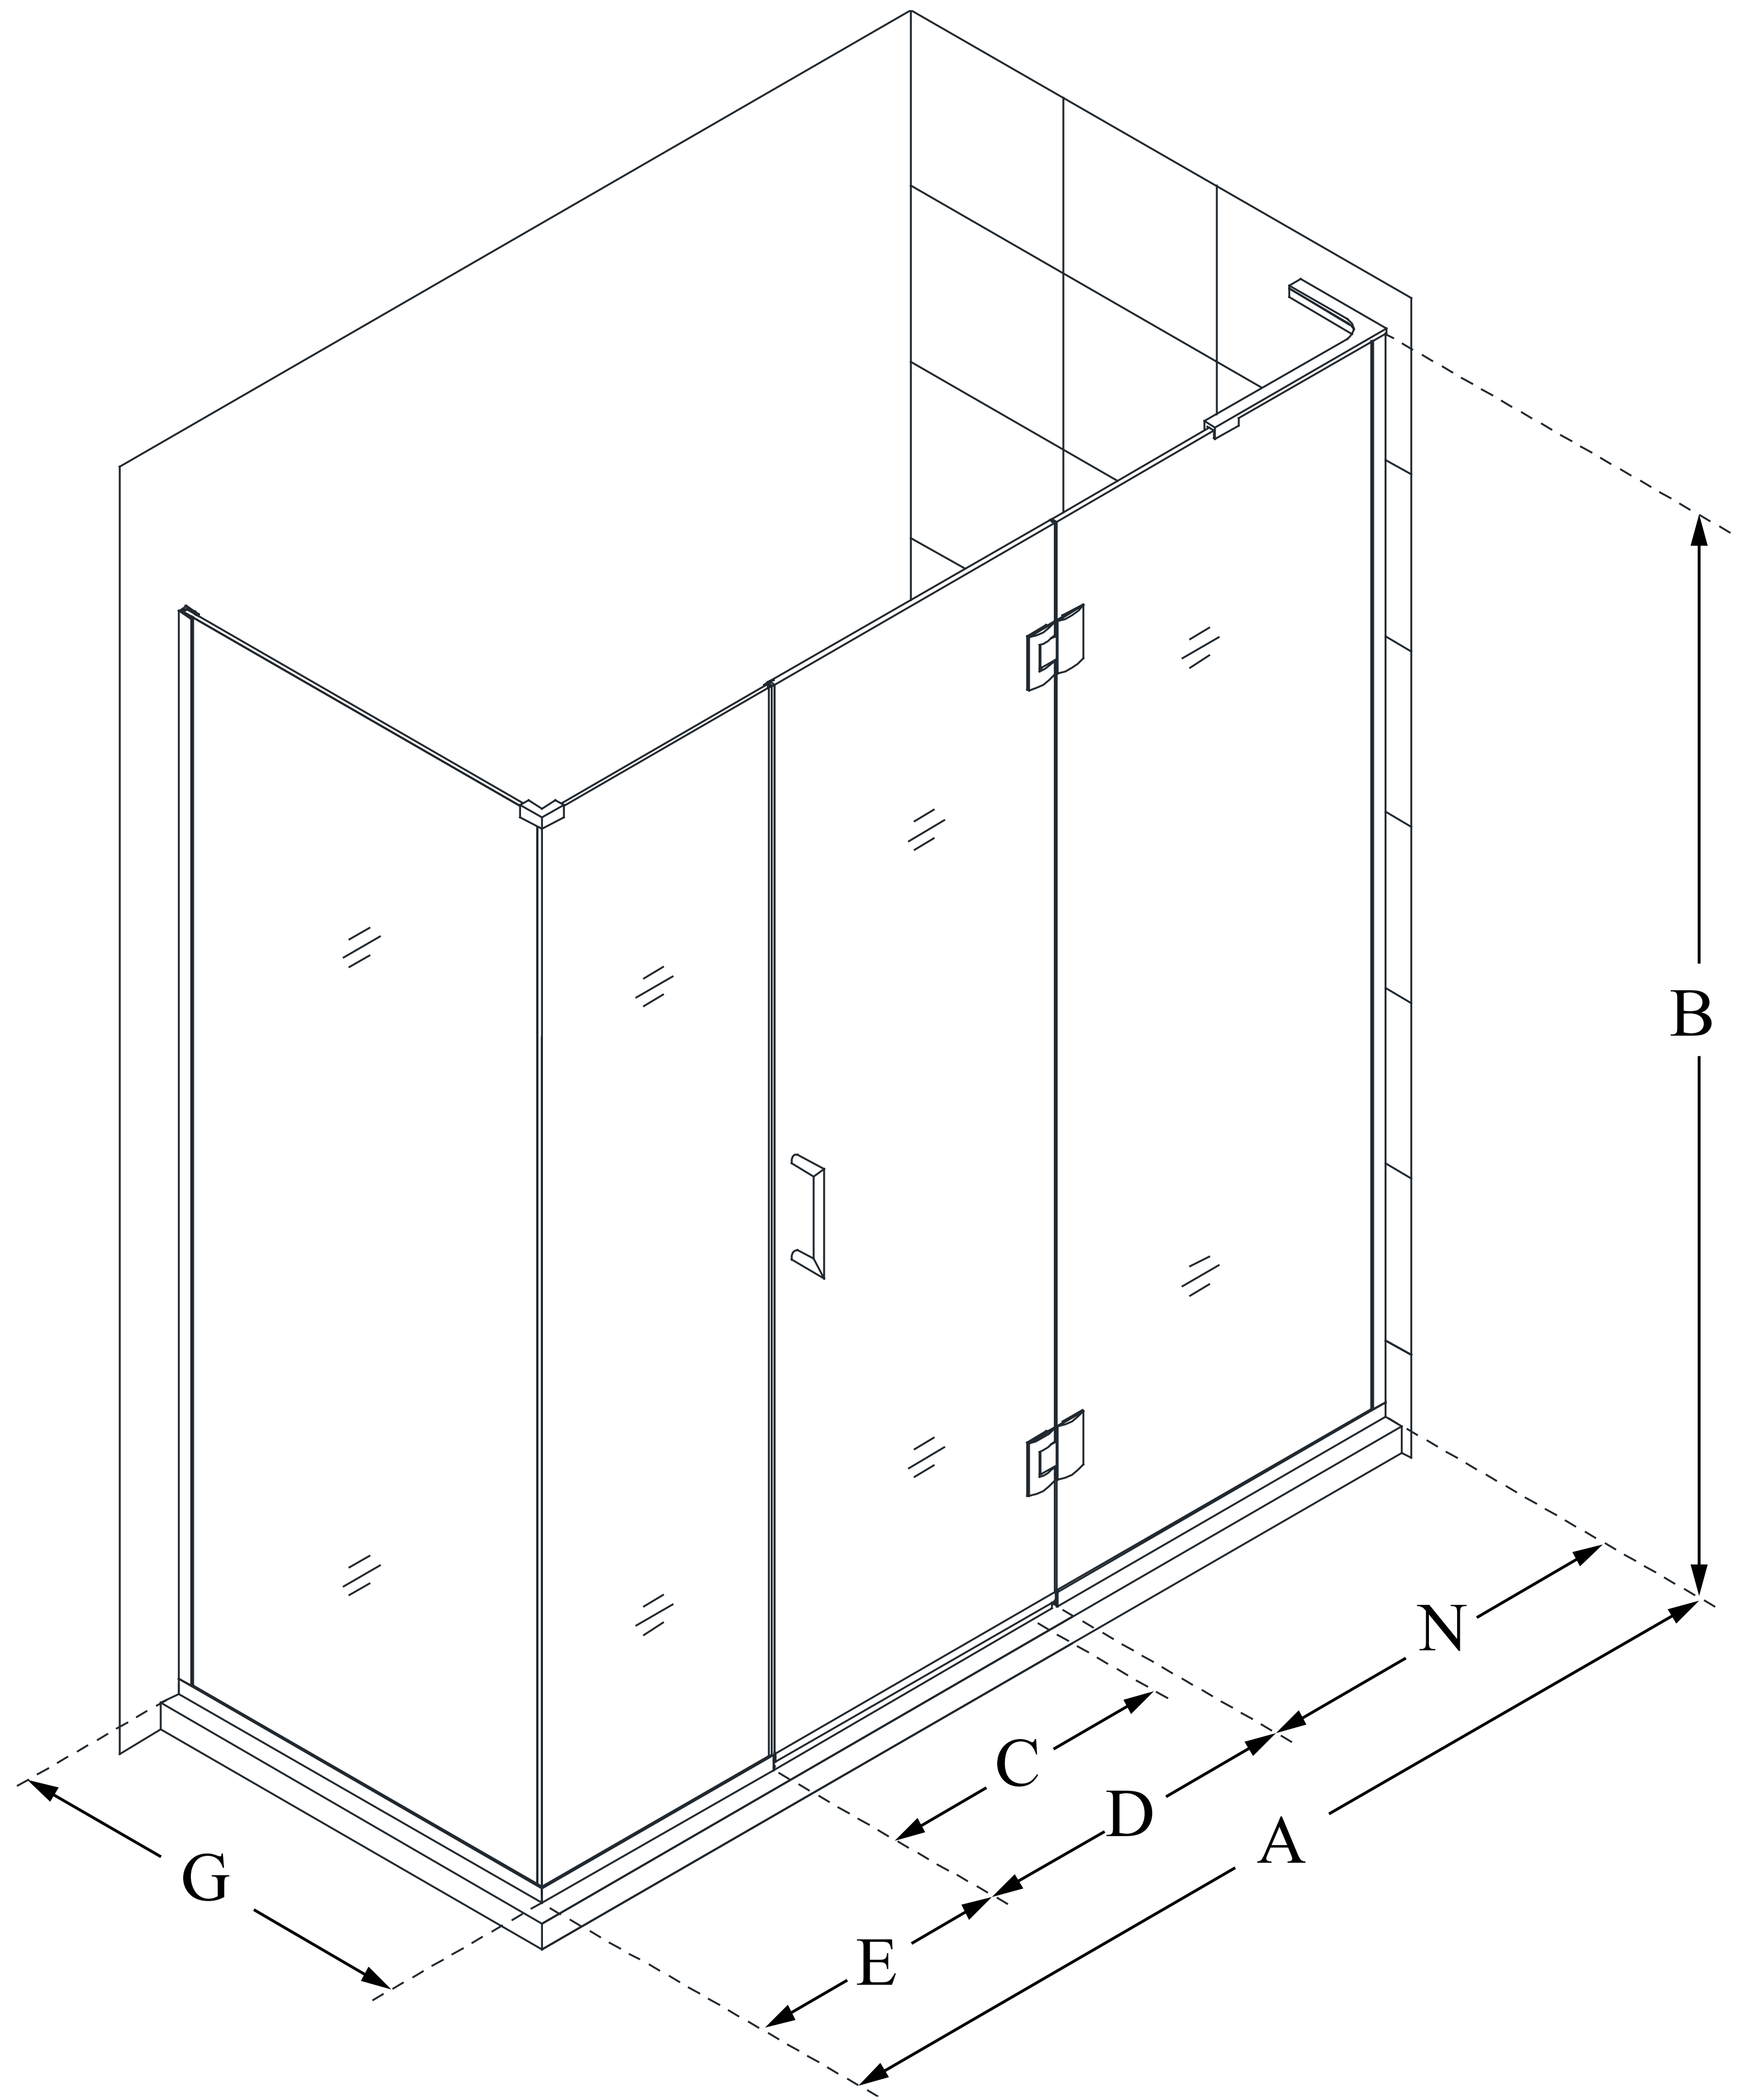

E32806534

UNIDOOR-X

DreamLine Unidoor-X 58 1/2 in. W
x 34 3/8 in. D x 72 in. H Frameless
Hinged Shower Enclosure, Clear
Glass

SWING DOOR

CONFIGURATION DIMENSIONS:

A: 58 1/2 in.

MODEL WIDTH

B: 72 in.

MODEL HEIGHT

C: 27 in.

ACCESS WIDTH

D: 28 in.

DOOR WIDTH

E: 6 1/2 in.

INLINE PANEL WIDTH

G: 34 3/8 in.

RETURN PANEL WIDTH

N: 24 in.

HINGE PANEL WIDTH

DreamLine reserves the right to update or modify the hardware or materials pictured without prior notice for the purpose of product improvement and customer satisfaction.