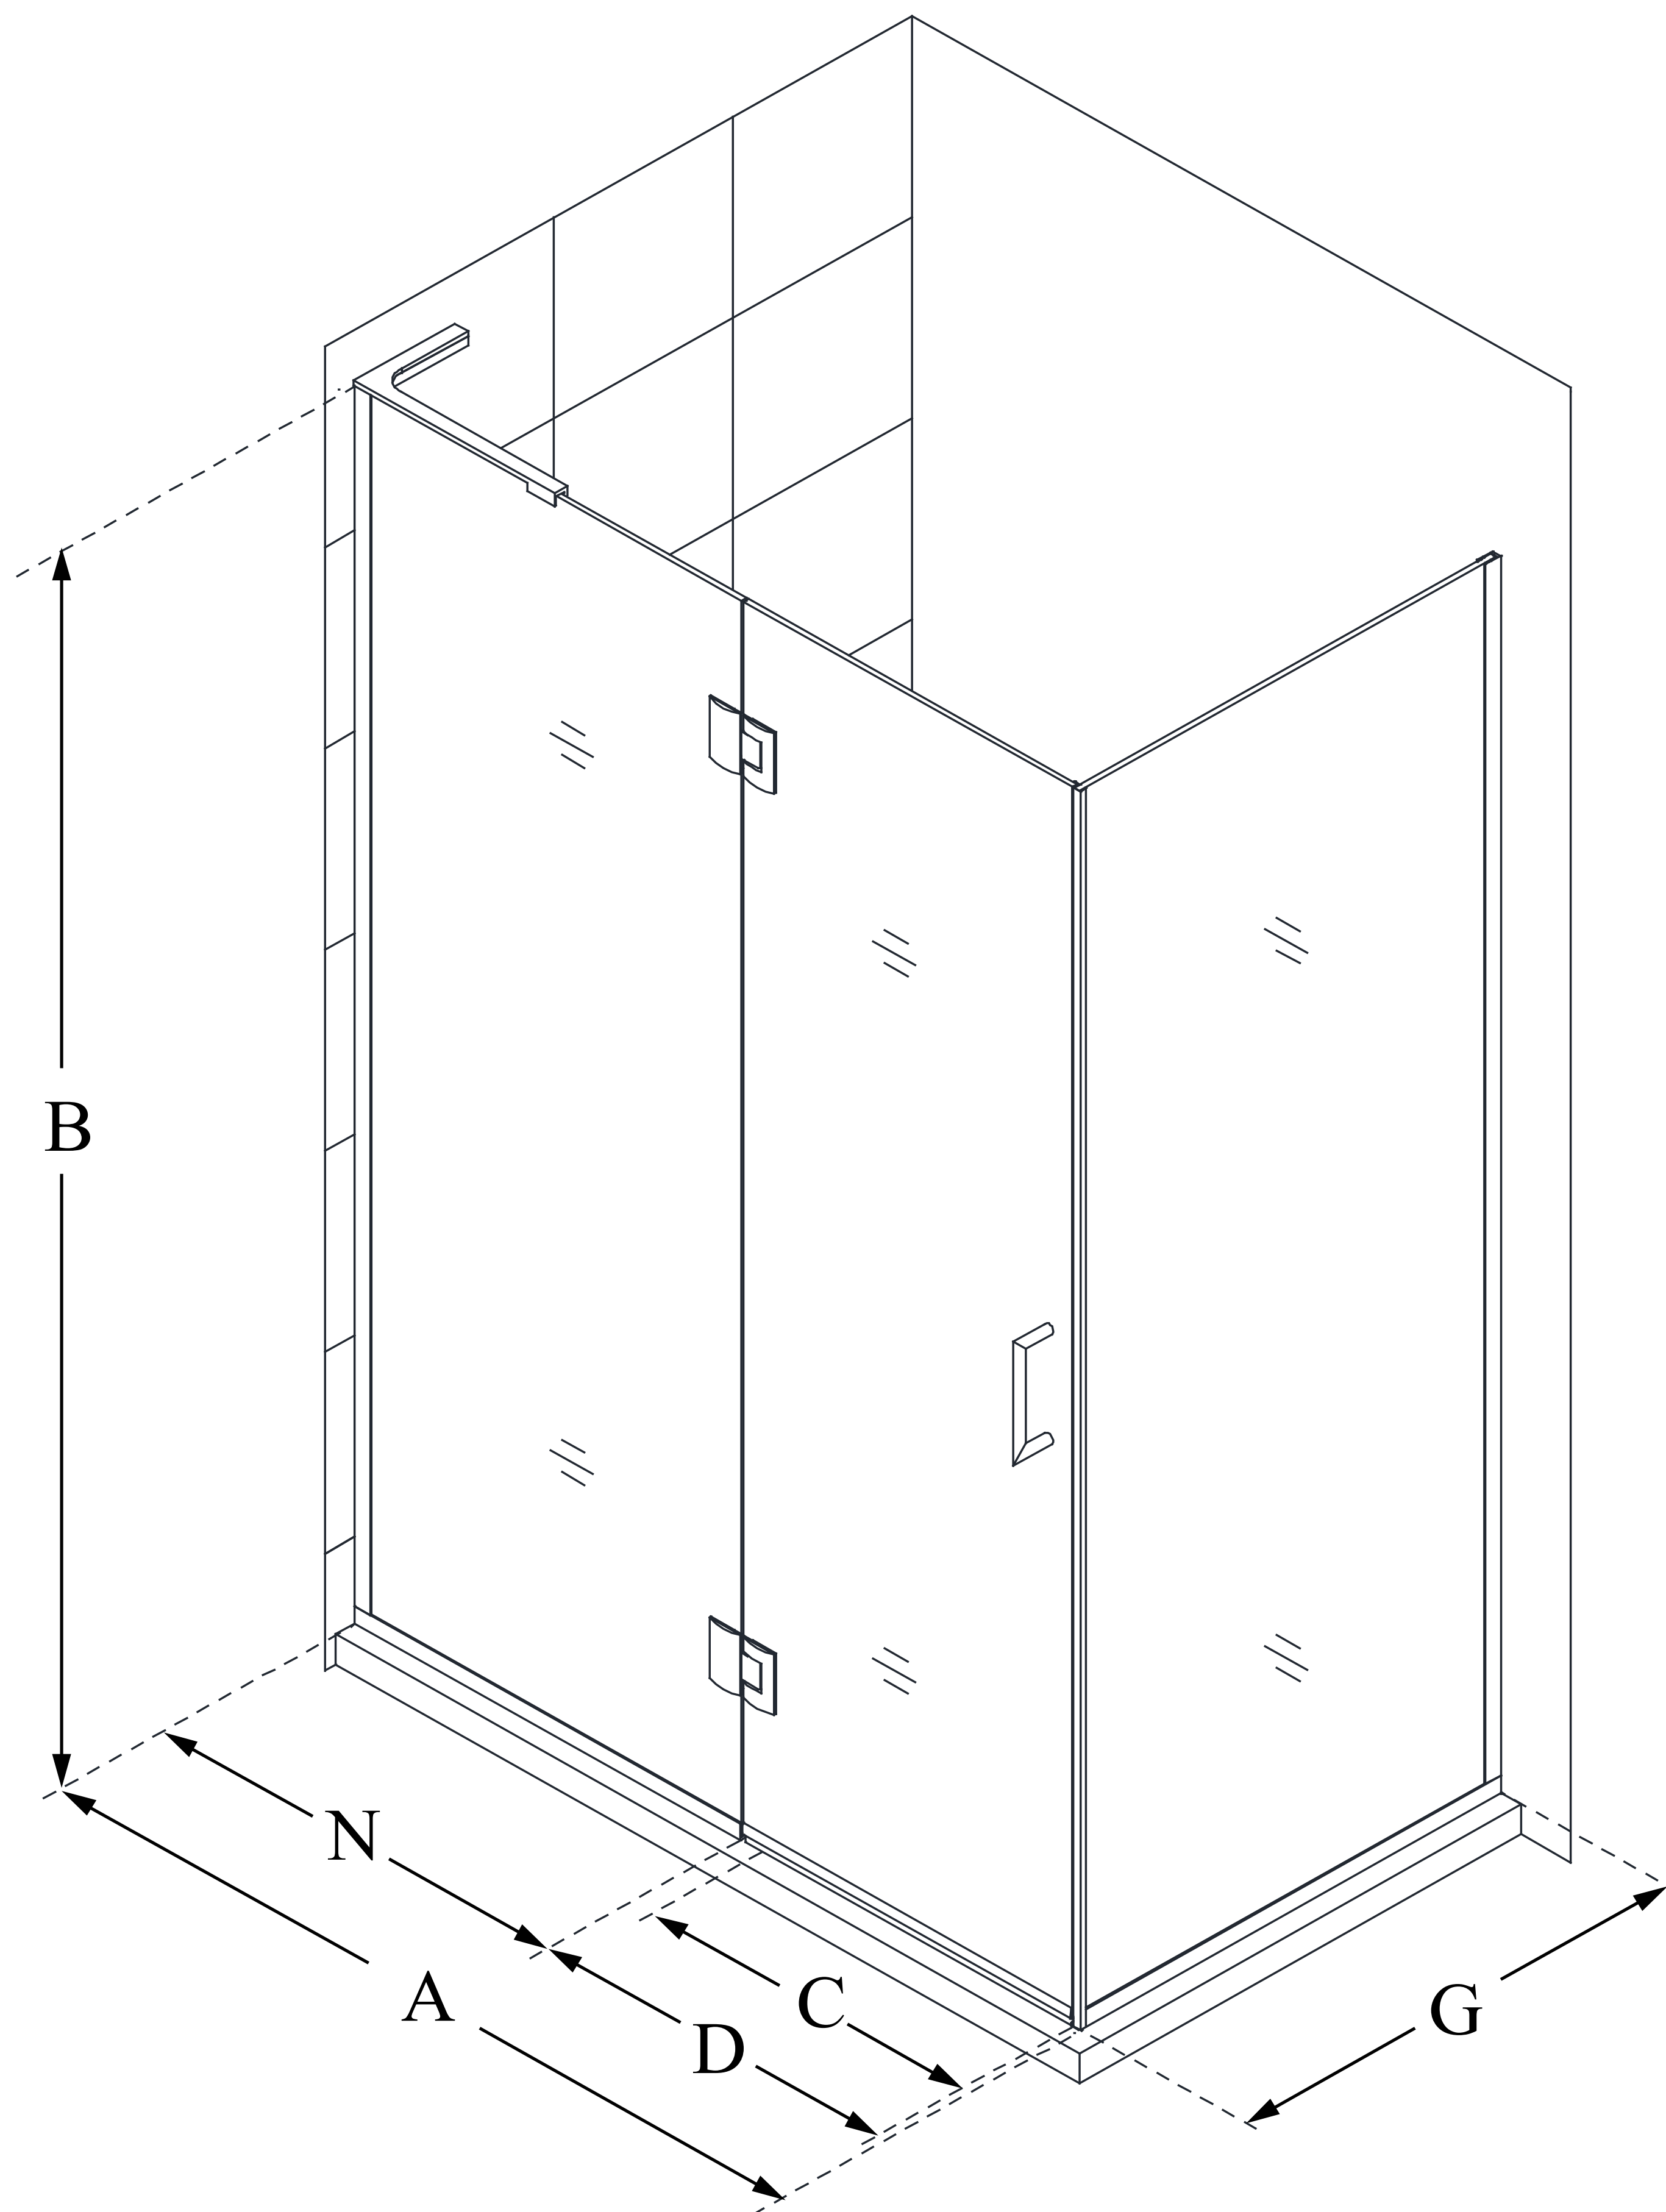

E32430

UNIDOOR-X

DreamLine Unidoor-X 48 3/8 in.
W x 30 in. D x 72 in. H Frameless
Hinged Shower Enclosure, Clear
Glass

SWING DOOR

CONFIGURATION DIMENSIONS:

A: 48 3/8 in.

MODEL WIDTH

B: 72 in.

MODEL HEIGHT

C: 23 in.

ACCESS WIDTH

D: 24 in.

DOOR WIDTH

G: 30 in.

RETURN PANEL WIDTH

N: 24 in.

HINGE PANEL WIDTH

DreamLine reserves the right to update or modify the hardware or materials pictured without prior notice for the purpose of product improvement and customer satisfaction.