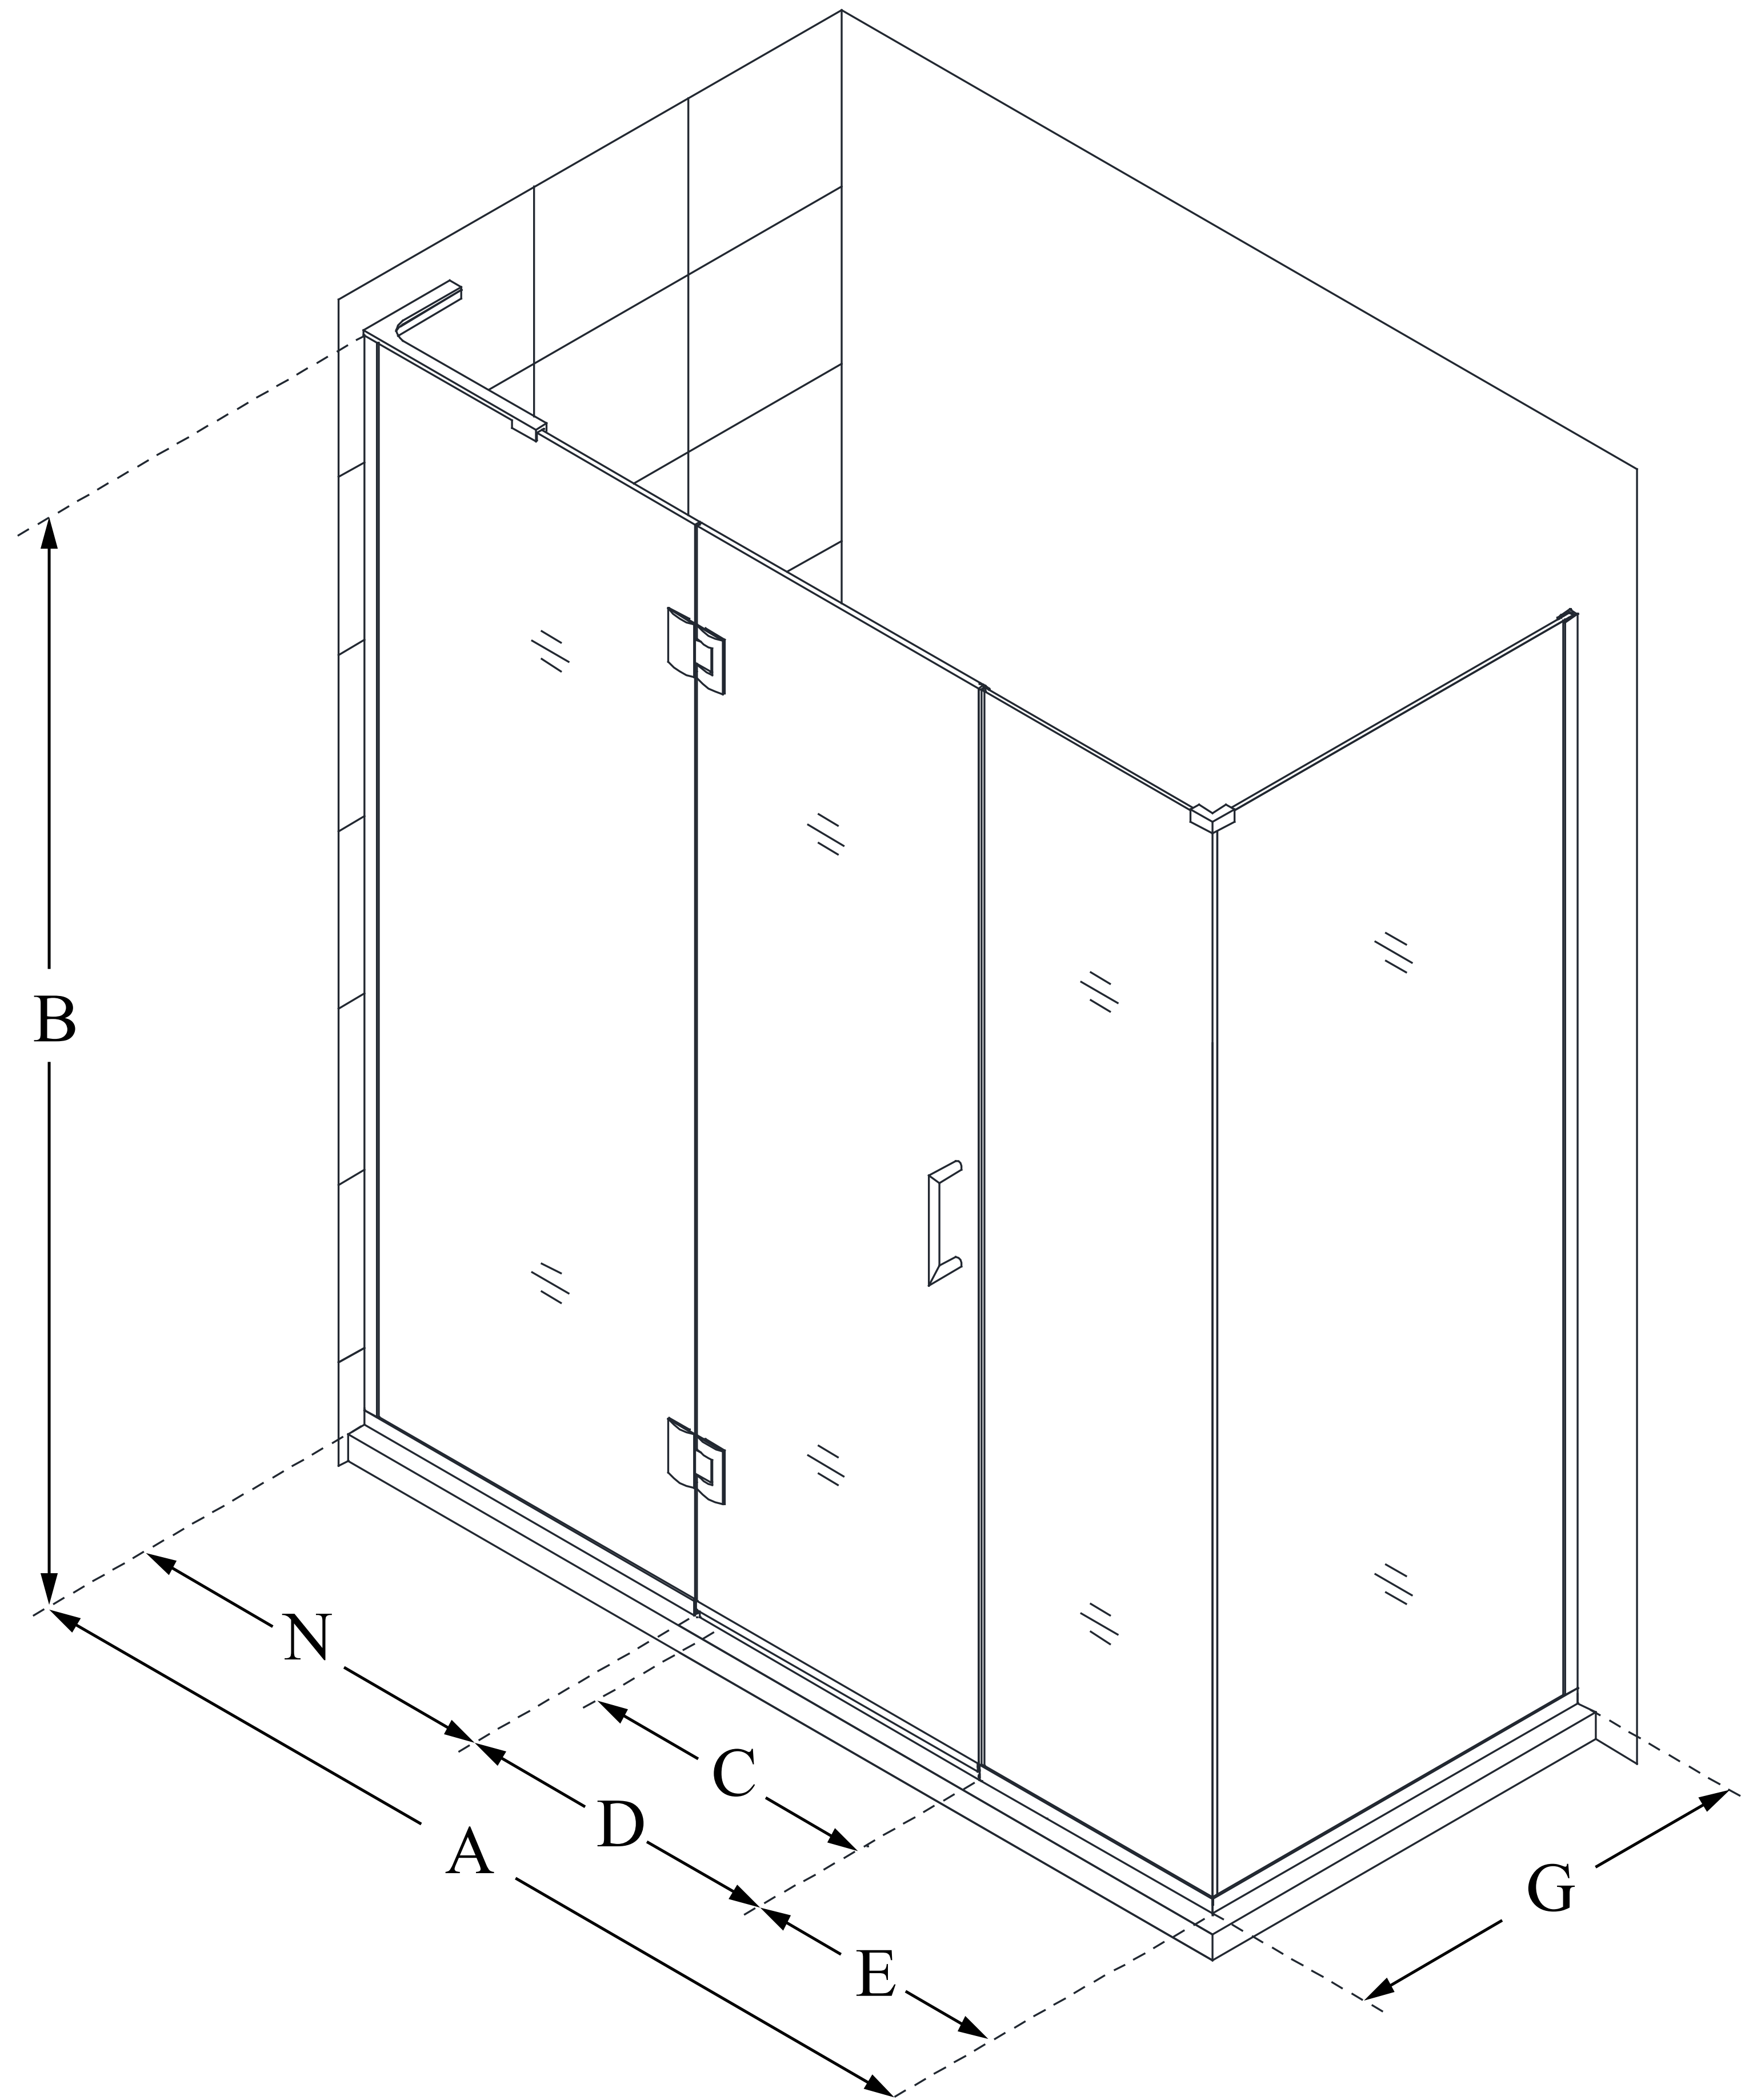

## UNIDOOR-X

DreamLine Unidoor-X 59 1/2 in. W  
x 30 3/8 in. D x 72 in. H Frameless  
Hinged Shower Enclosure, Clear  
Glass

**SWING DOOR**

### CONFIGURATION DIMENSIONS:

**A: 59 1/2 in.**

MODEL WIDTH

**B: 72 in.**

MODEL HEIGHT

**C: 28 in.**

ACCESS WIDTH

**D: 29 in.**

DOOR WIDTH

**E: 6 1/2 in.**

INLINE PANEL WIDTH

**G: 30 3/8 in.**

RETURN PANEL WIDTH

**N: 24 in.**

HINGE PANEL WIDTH

DreamLine reserves the right to update or modify the hardware or materials pictured without prior notice for the purpose of product improvement and customer satisfaction.