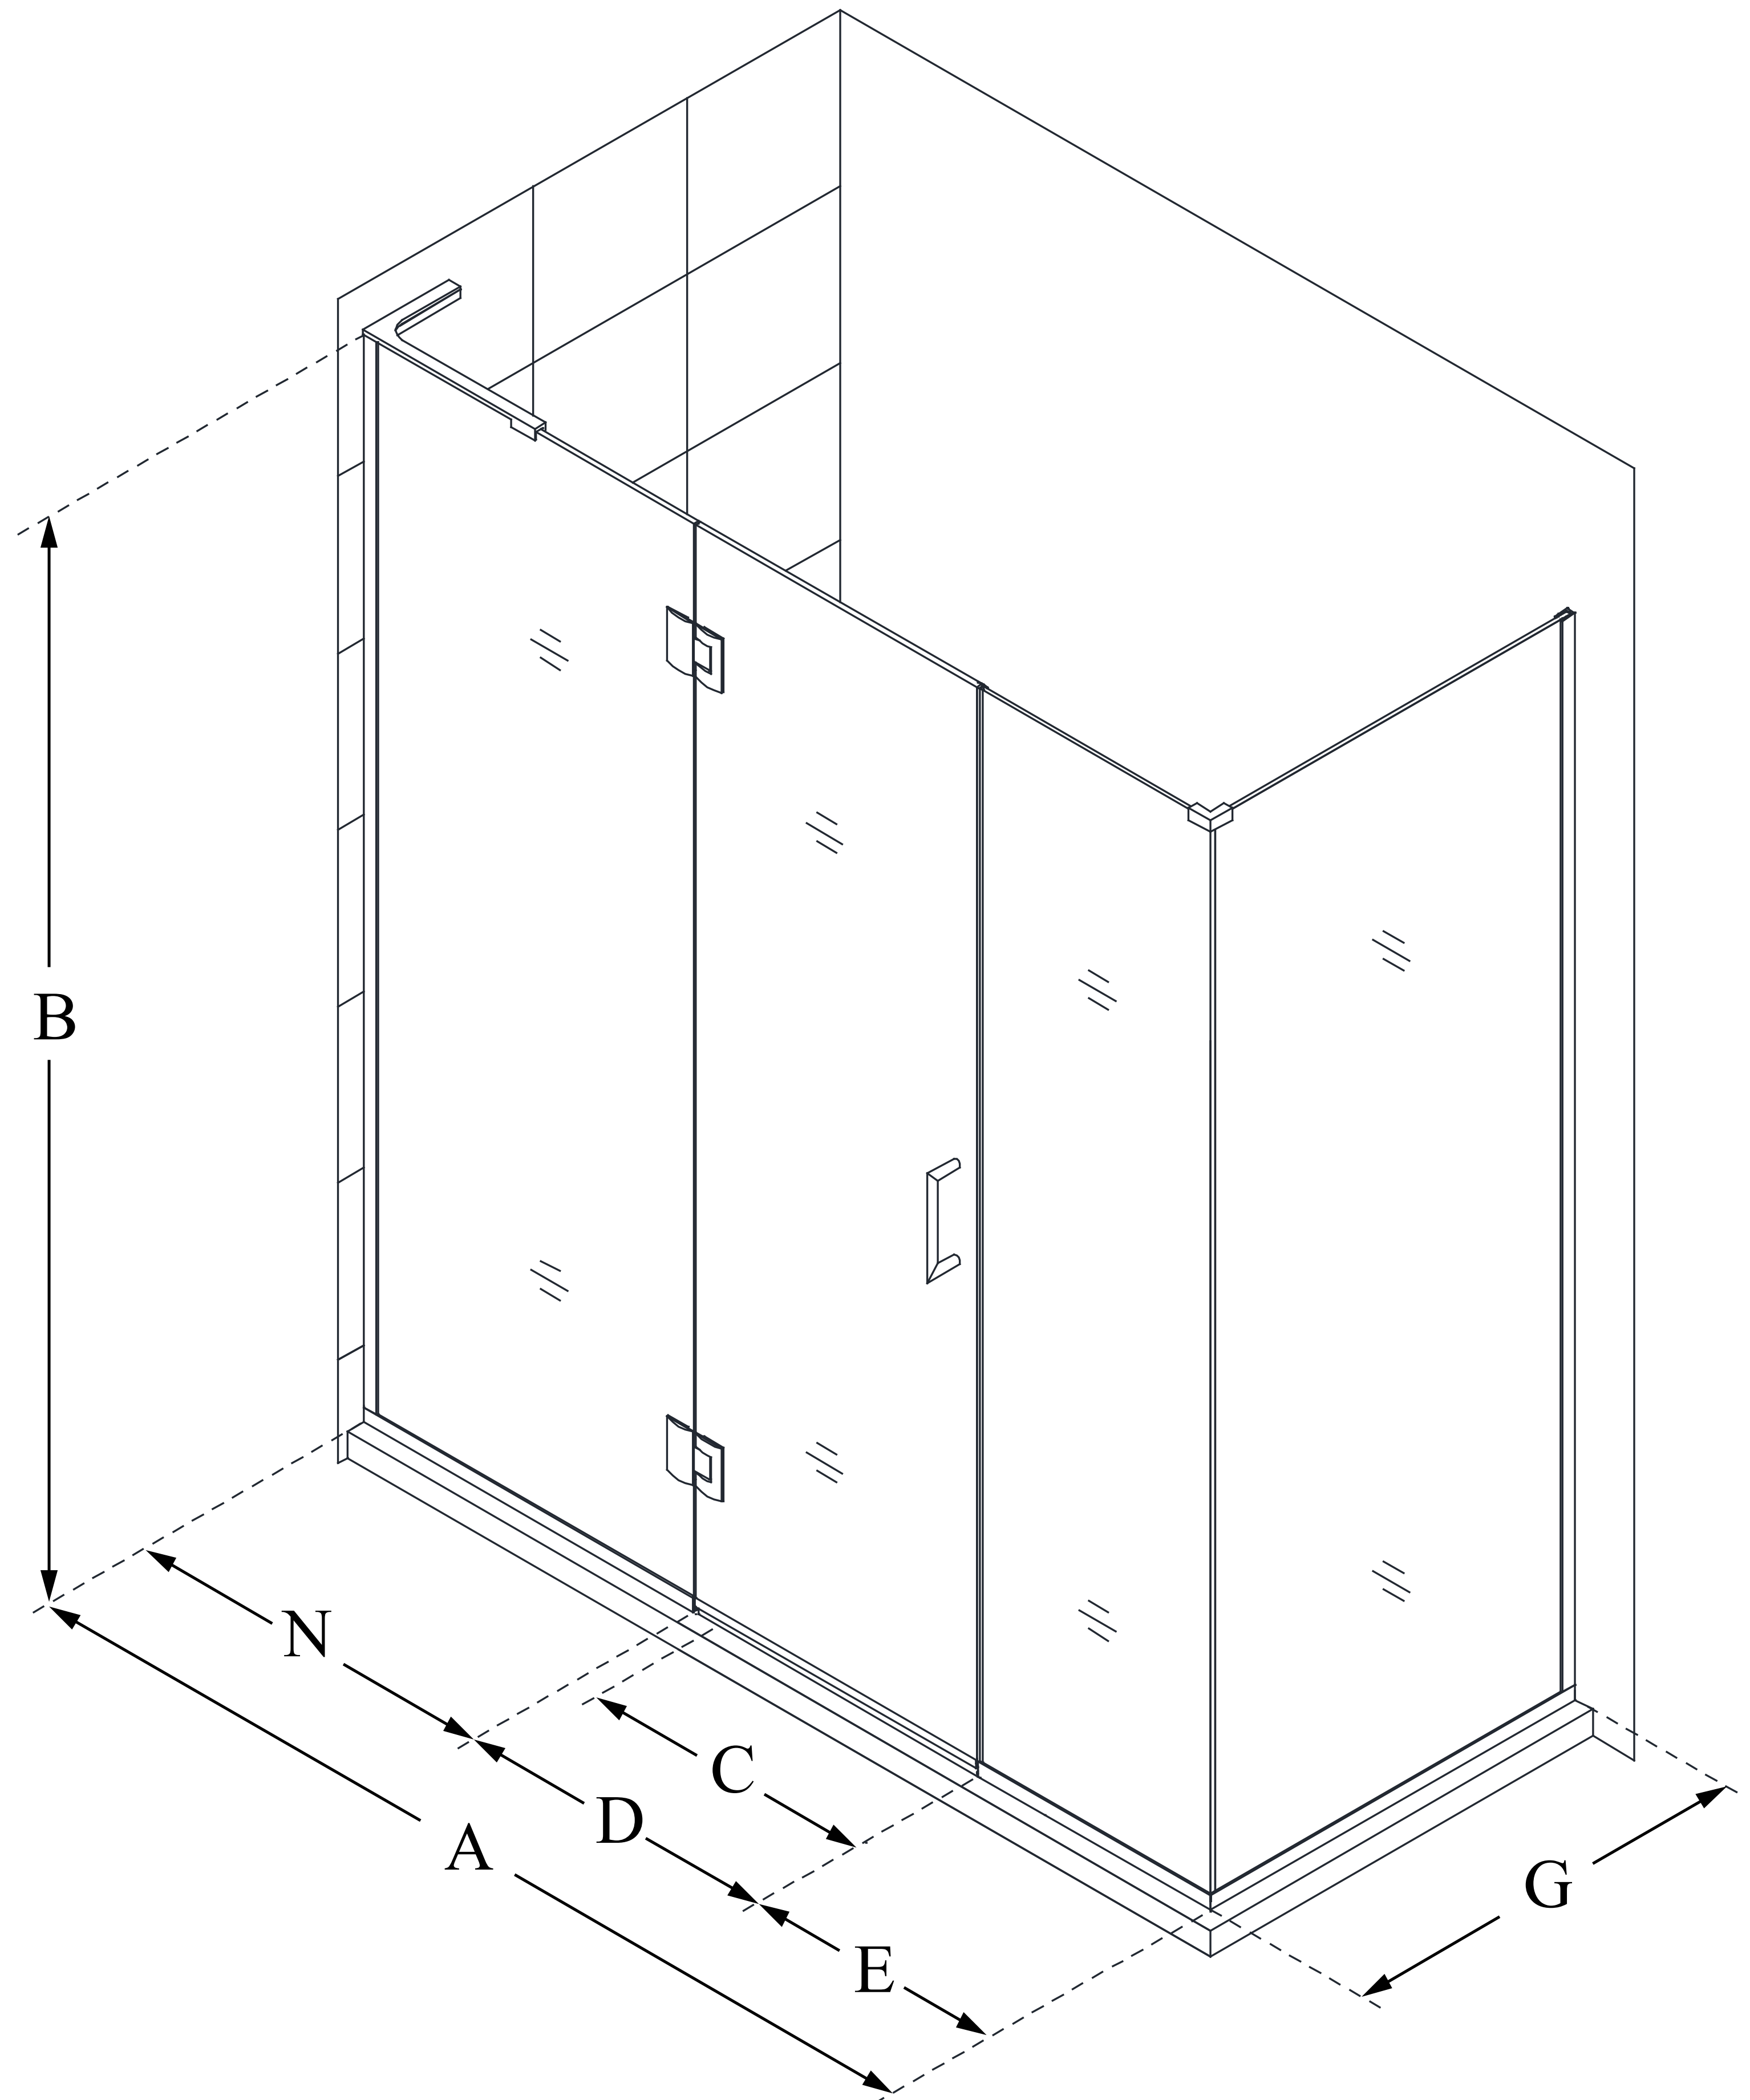

**E3280630**

**UNIDOOR-X**

DreamLine Unidoor-X 58 in. W x 30 3/8 in. D x 72 in. H Frameless Hinged Shower Enclosure, Clear Glass

**SWING DOOR**

**CONFIGURATION  
DIMENSIONS:**

- A: 58 in.**  
MODEL WIDTH

---

- B: 72 in.**  
MODEL HEIGHT

---

- C: 27 in.**  
ACCESS WIDTH

---

- D: 28 in.**  
DOOR WIDTH

---

- E: 6 in.**  
INLINE PANEL WIDTH

---

- G: 30 3/8 in.**  
RETURN PANEL WIDTH

---

- N: 24 in.**  
HINGE PANEL WIDTH

---

DreamLine reserves the right to update or modify the hardware or materials pictured without prior notice for the purpose of product improvement and customer satisfaction.