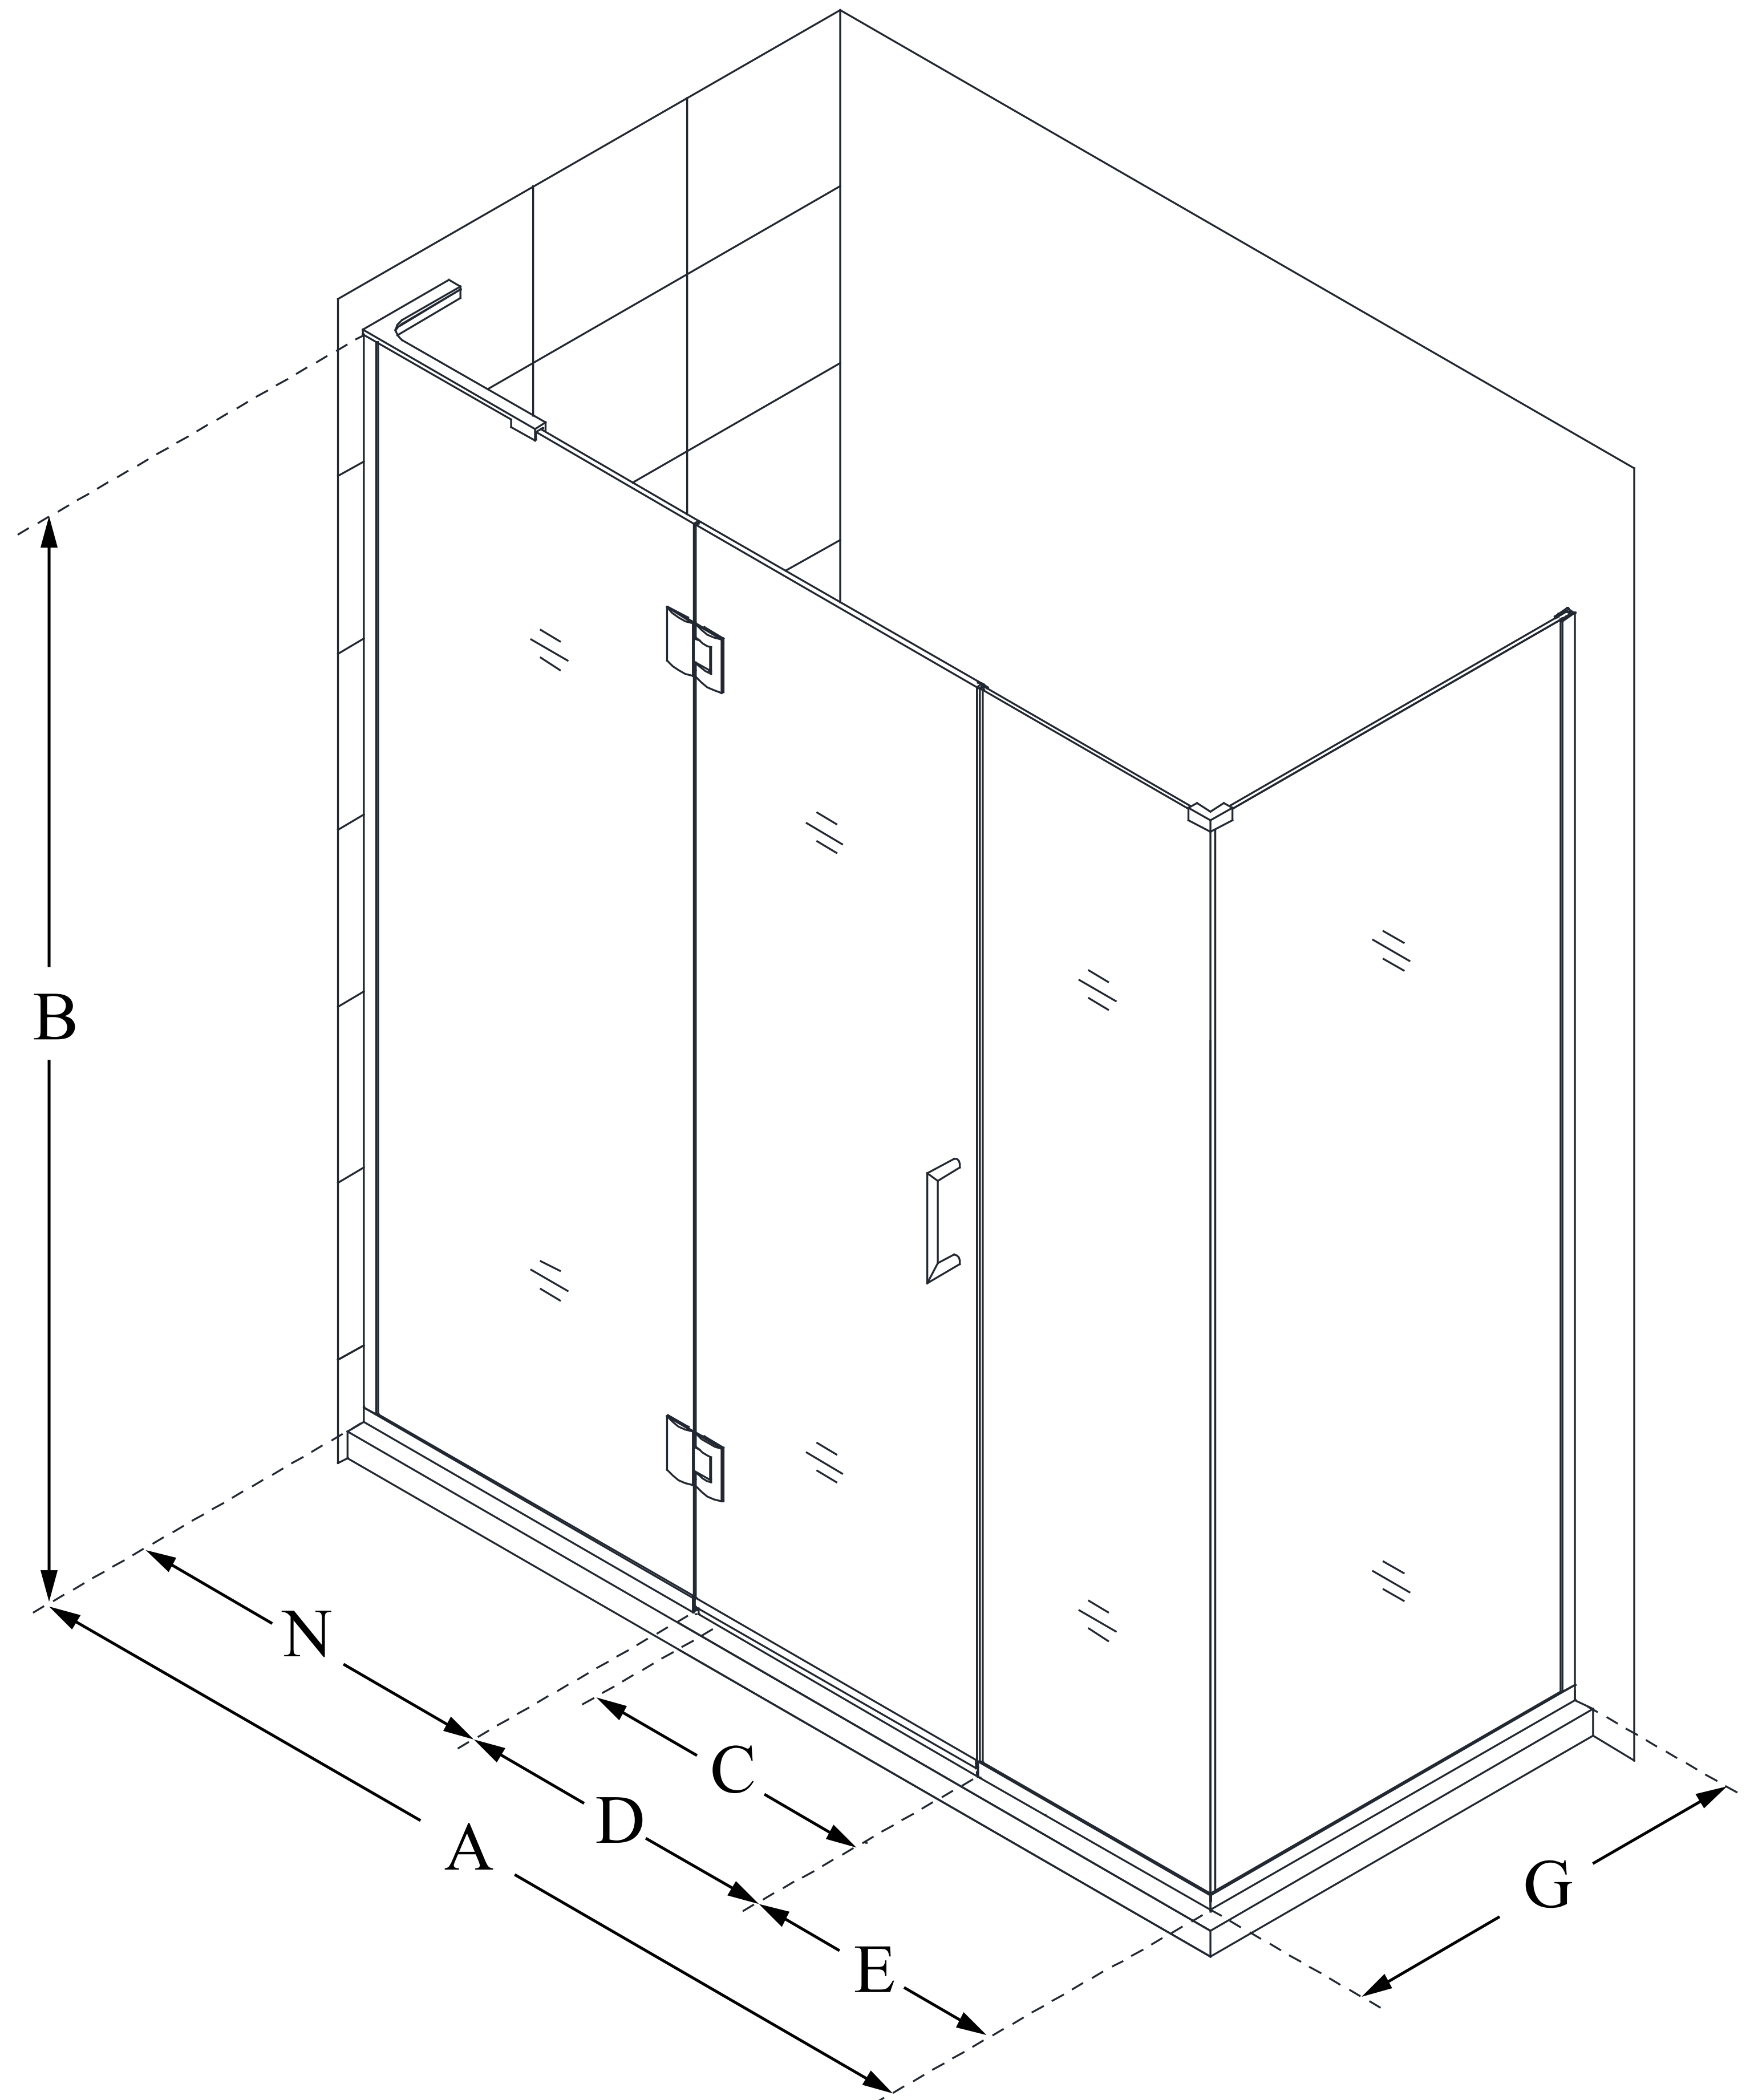

E3290630

UNIDOOR-X

DreamLine Unidoor-X 59 in. W x 30 3/8 in. D x 72 in. H Frameless Hinged Shower Enclosure, Clear Glass

SWING DOOR

CONFIGURATION DIMENSIONS:

A: 59 in.

MODEL WIDTH

B: 72 in.

MODEL HEIGHT

C: 28 in.

ACCESS WIDTH

D: 29 in.

DOOR WIDTH

E: 6 in.

INLINE PANEL WIDTH

G: 30 3/8 in.

RETURN PANEL WIDTH

N: 24 in.

HINGE PANEL WIDTH

DreamLine reserves the right to update or modify the hardware or materials pictured without prior notice for the purpose of product improvement and customer satisfaction.