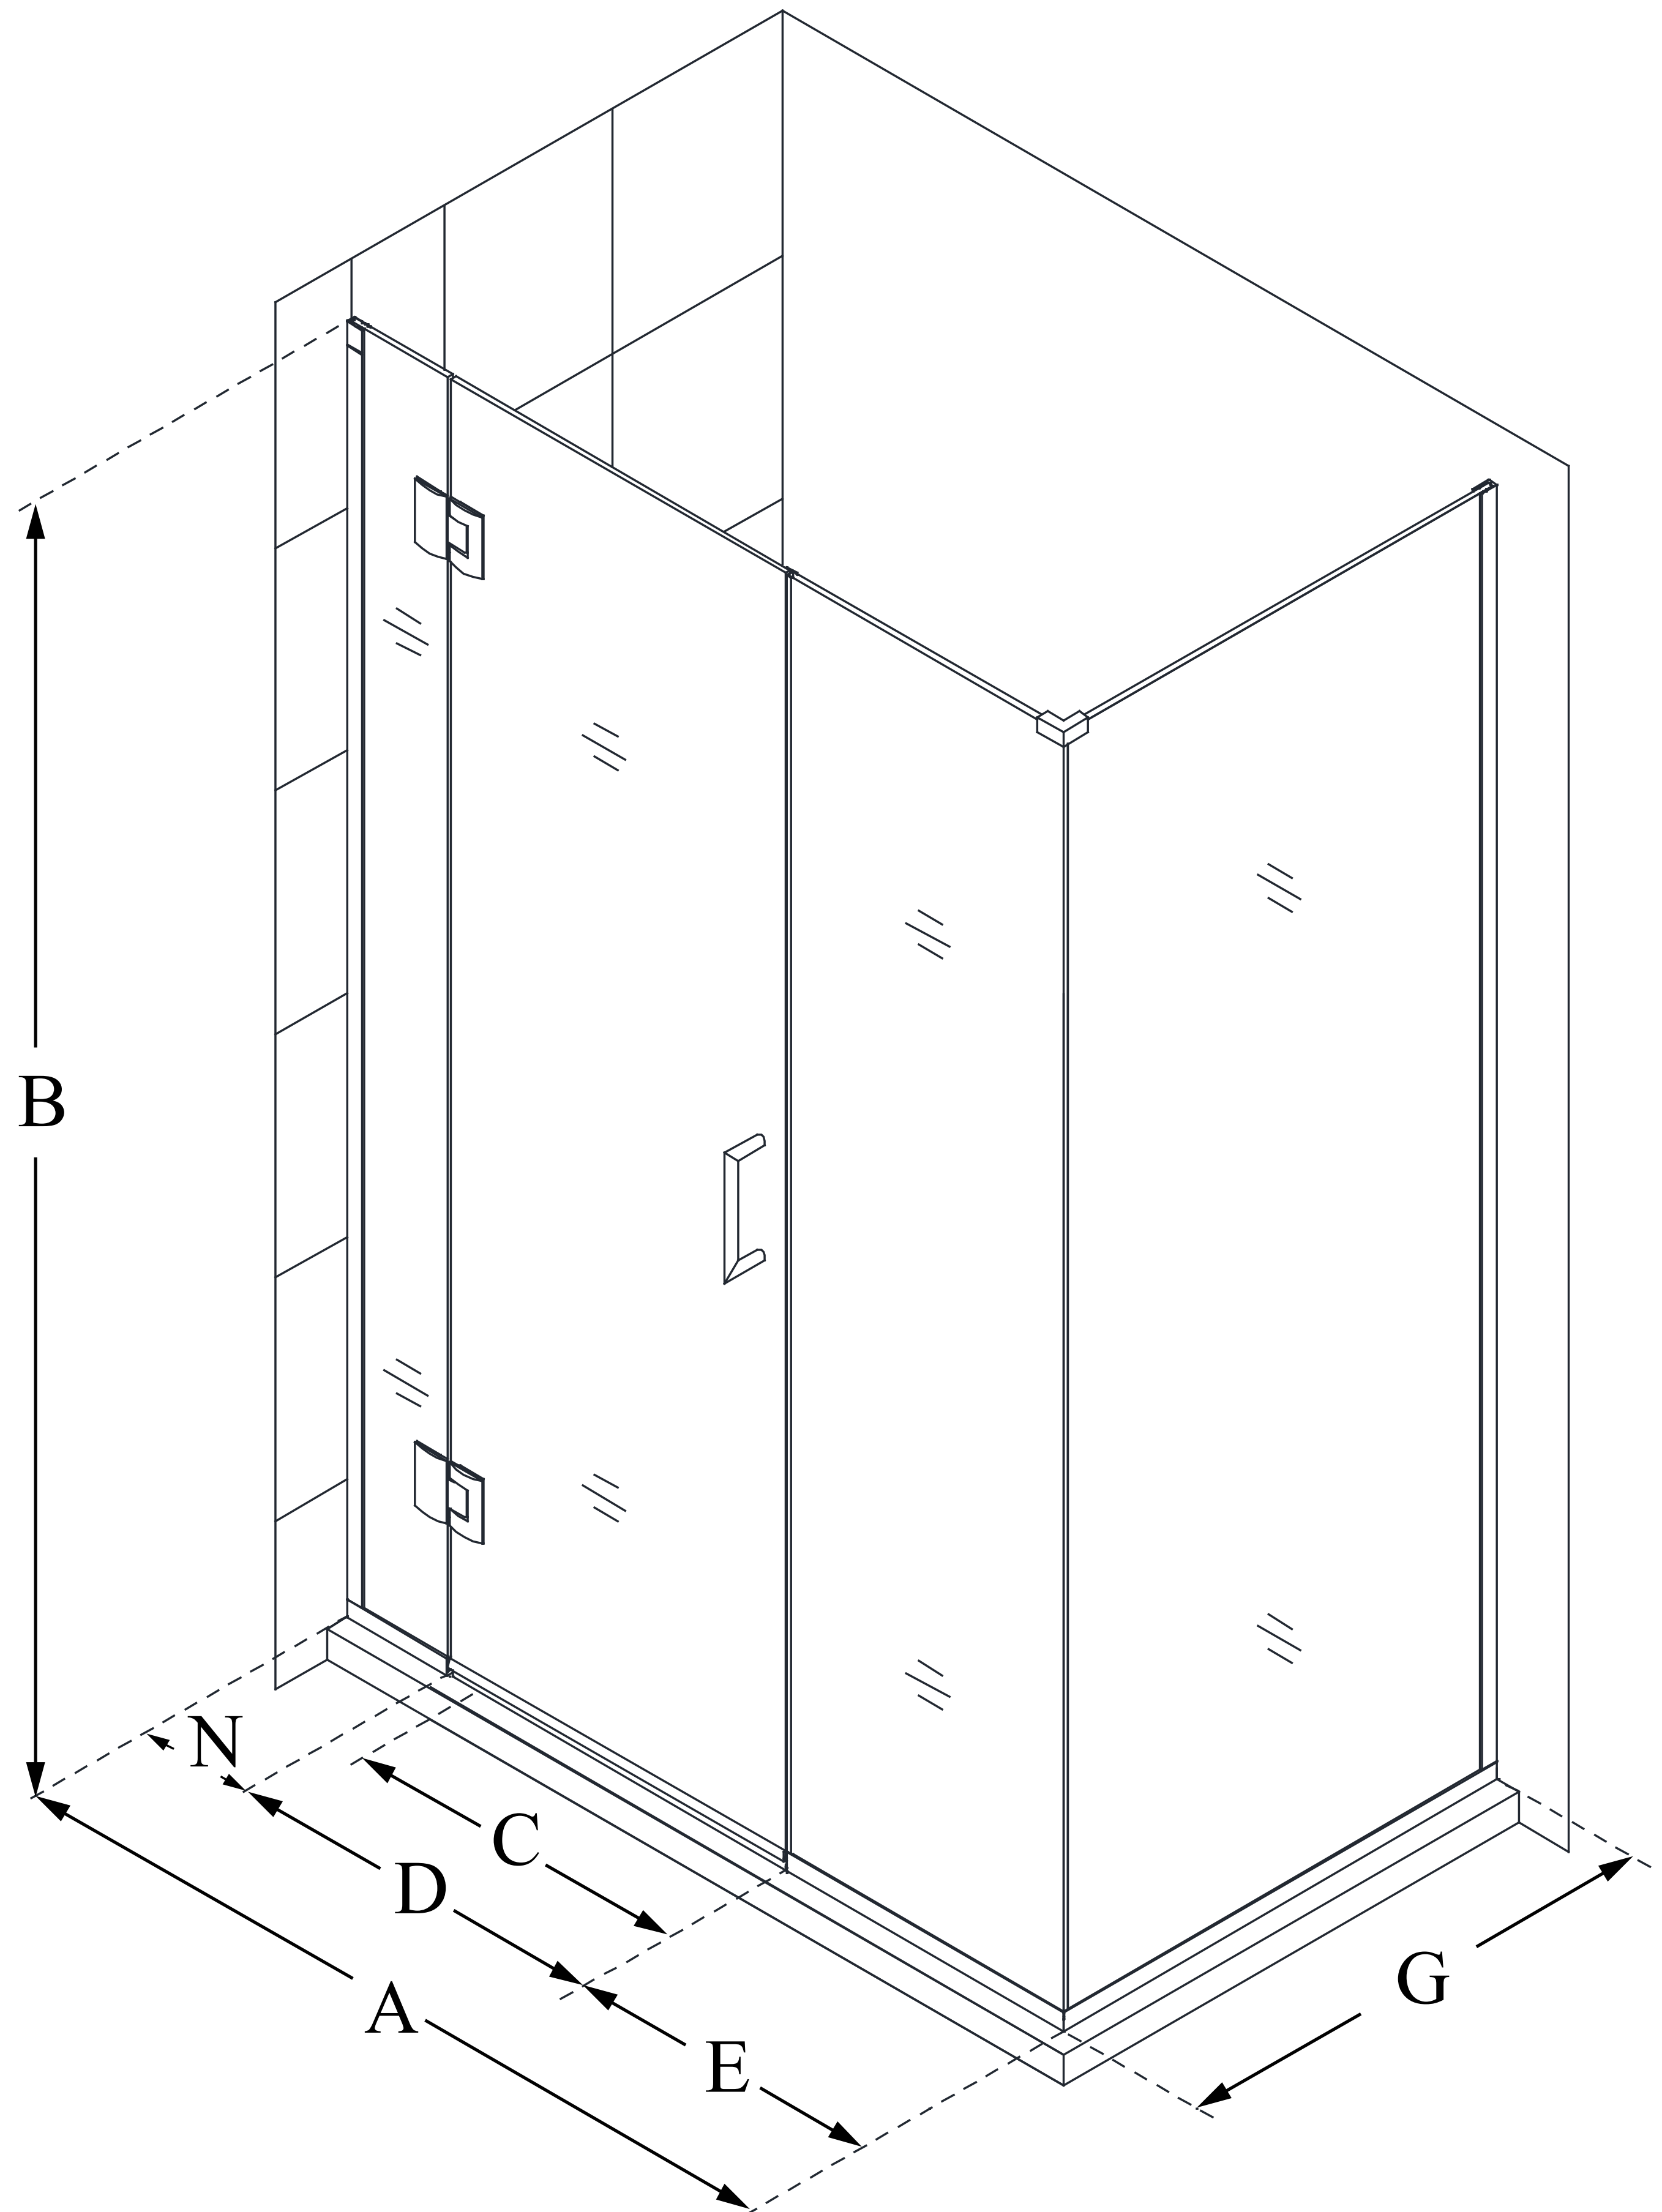

## UNIDOOR-X

DreamLine Unidoor-X 46 in. W x 30 3/8 in. D x 72 in. H Frameless Hinged Shower Enclosure, Clear Glass

**SWING DOOR**

### CONFIGURATION DIMENSIONS:

**A: 46 in.**

MODEL WIDTH

**B: 72 in.**

MODEL HEIGHT

**C: 25 in.**

ACCESS WIDTH

**D: 26 in.**

DOOR WIDTH

**E: 14 in.**

INLINE PANEL WIDTH

**G: 30 3/8 in.**

RETURN PANEL WIDTH

**N: 6 in.**

HINGE PANEL WIDTH

DreamLine reserves the right to update or modify the hardware or materials pictured without prior notice for the purpose of product improvement and customer satisfaction.