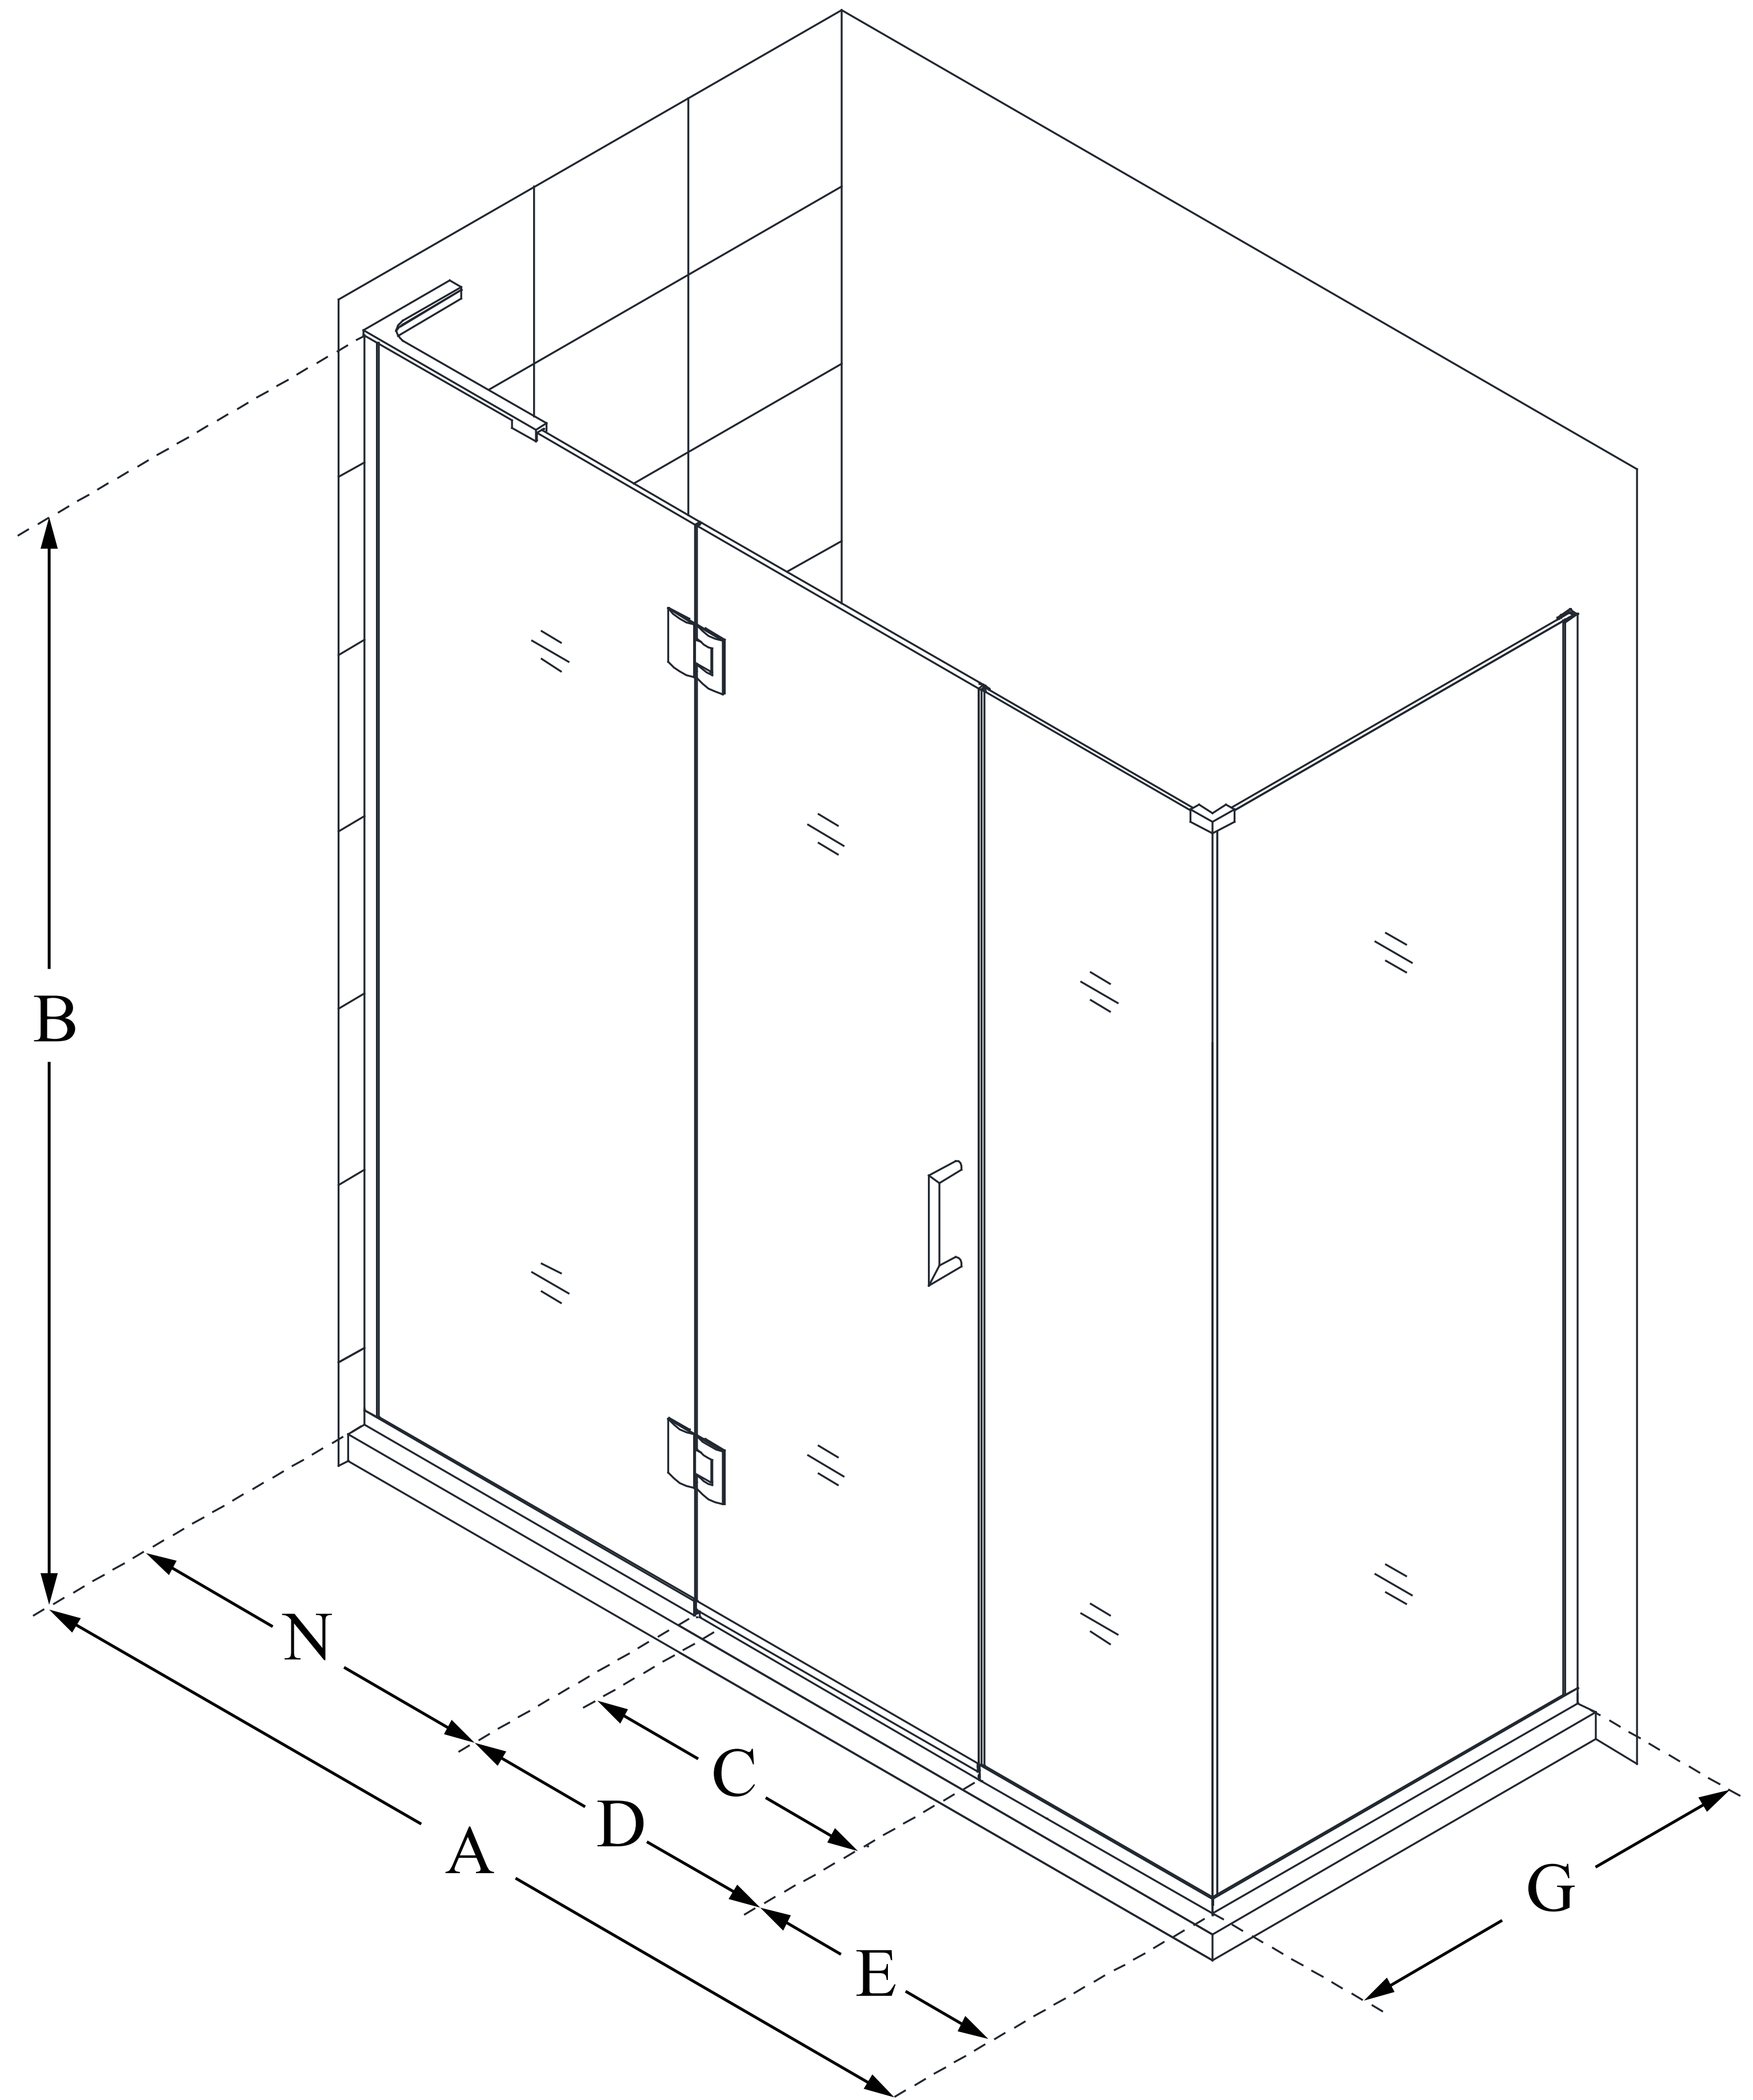

E32806534

UNIDOOR-X

DreamLine Unidoor-X 58 1/2 in. W
x 34 3/8 in. D x 72 in. H Frameless
Hinged Shower Enclosure, Clear
Glass

SWING DOOR

CONFIGURATION DIMENSIONS:

A: 58 1/2 in.

MODEL WIDTH

B: 72 in.

MODEL HEIGHT

C: 27 in.

ACCESS WIDTH

D: 28 in.

DOOR WIDTH

E: 6 1/2 in.

INLINE PANEL WIDTH

G: 34 3/8 in.

RETURN PANEL WIDTH

N: 24 in.

HINGE PANEL WIDTH

DreamLine reserves the right to update or modify the hardware or materials pictured without prior notice for the purpose of product improvement and customer satisfaction.