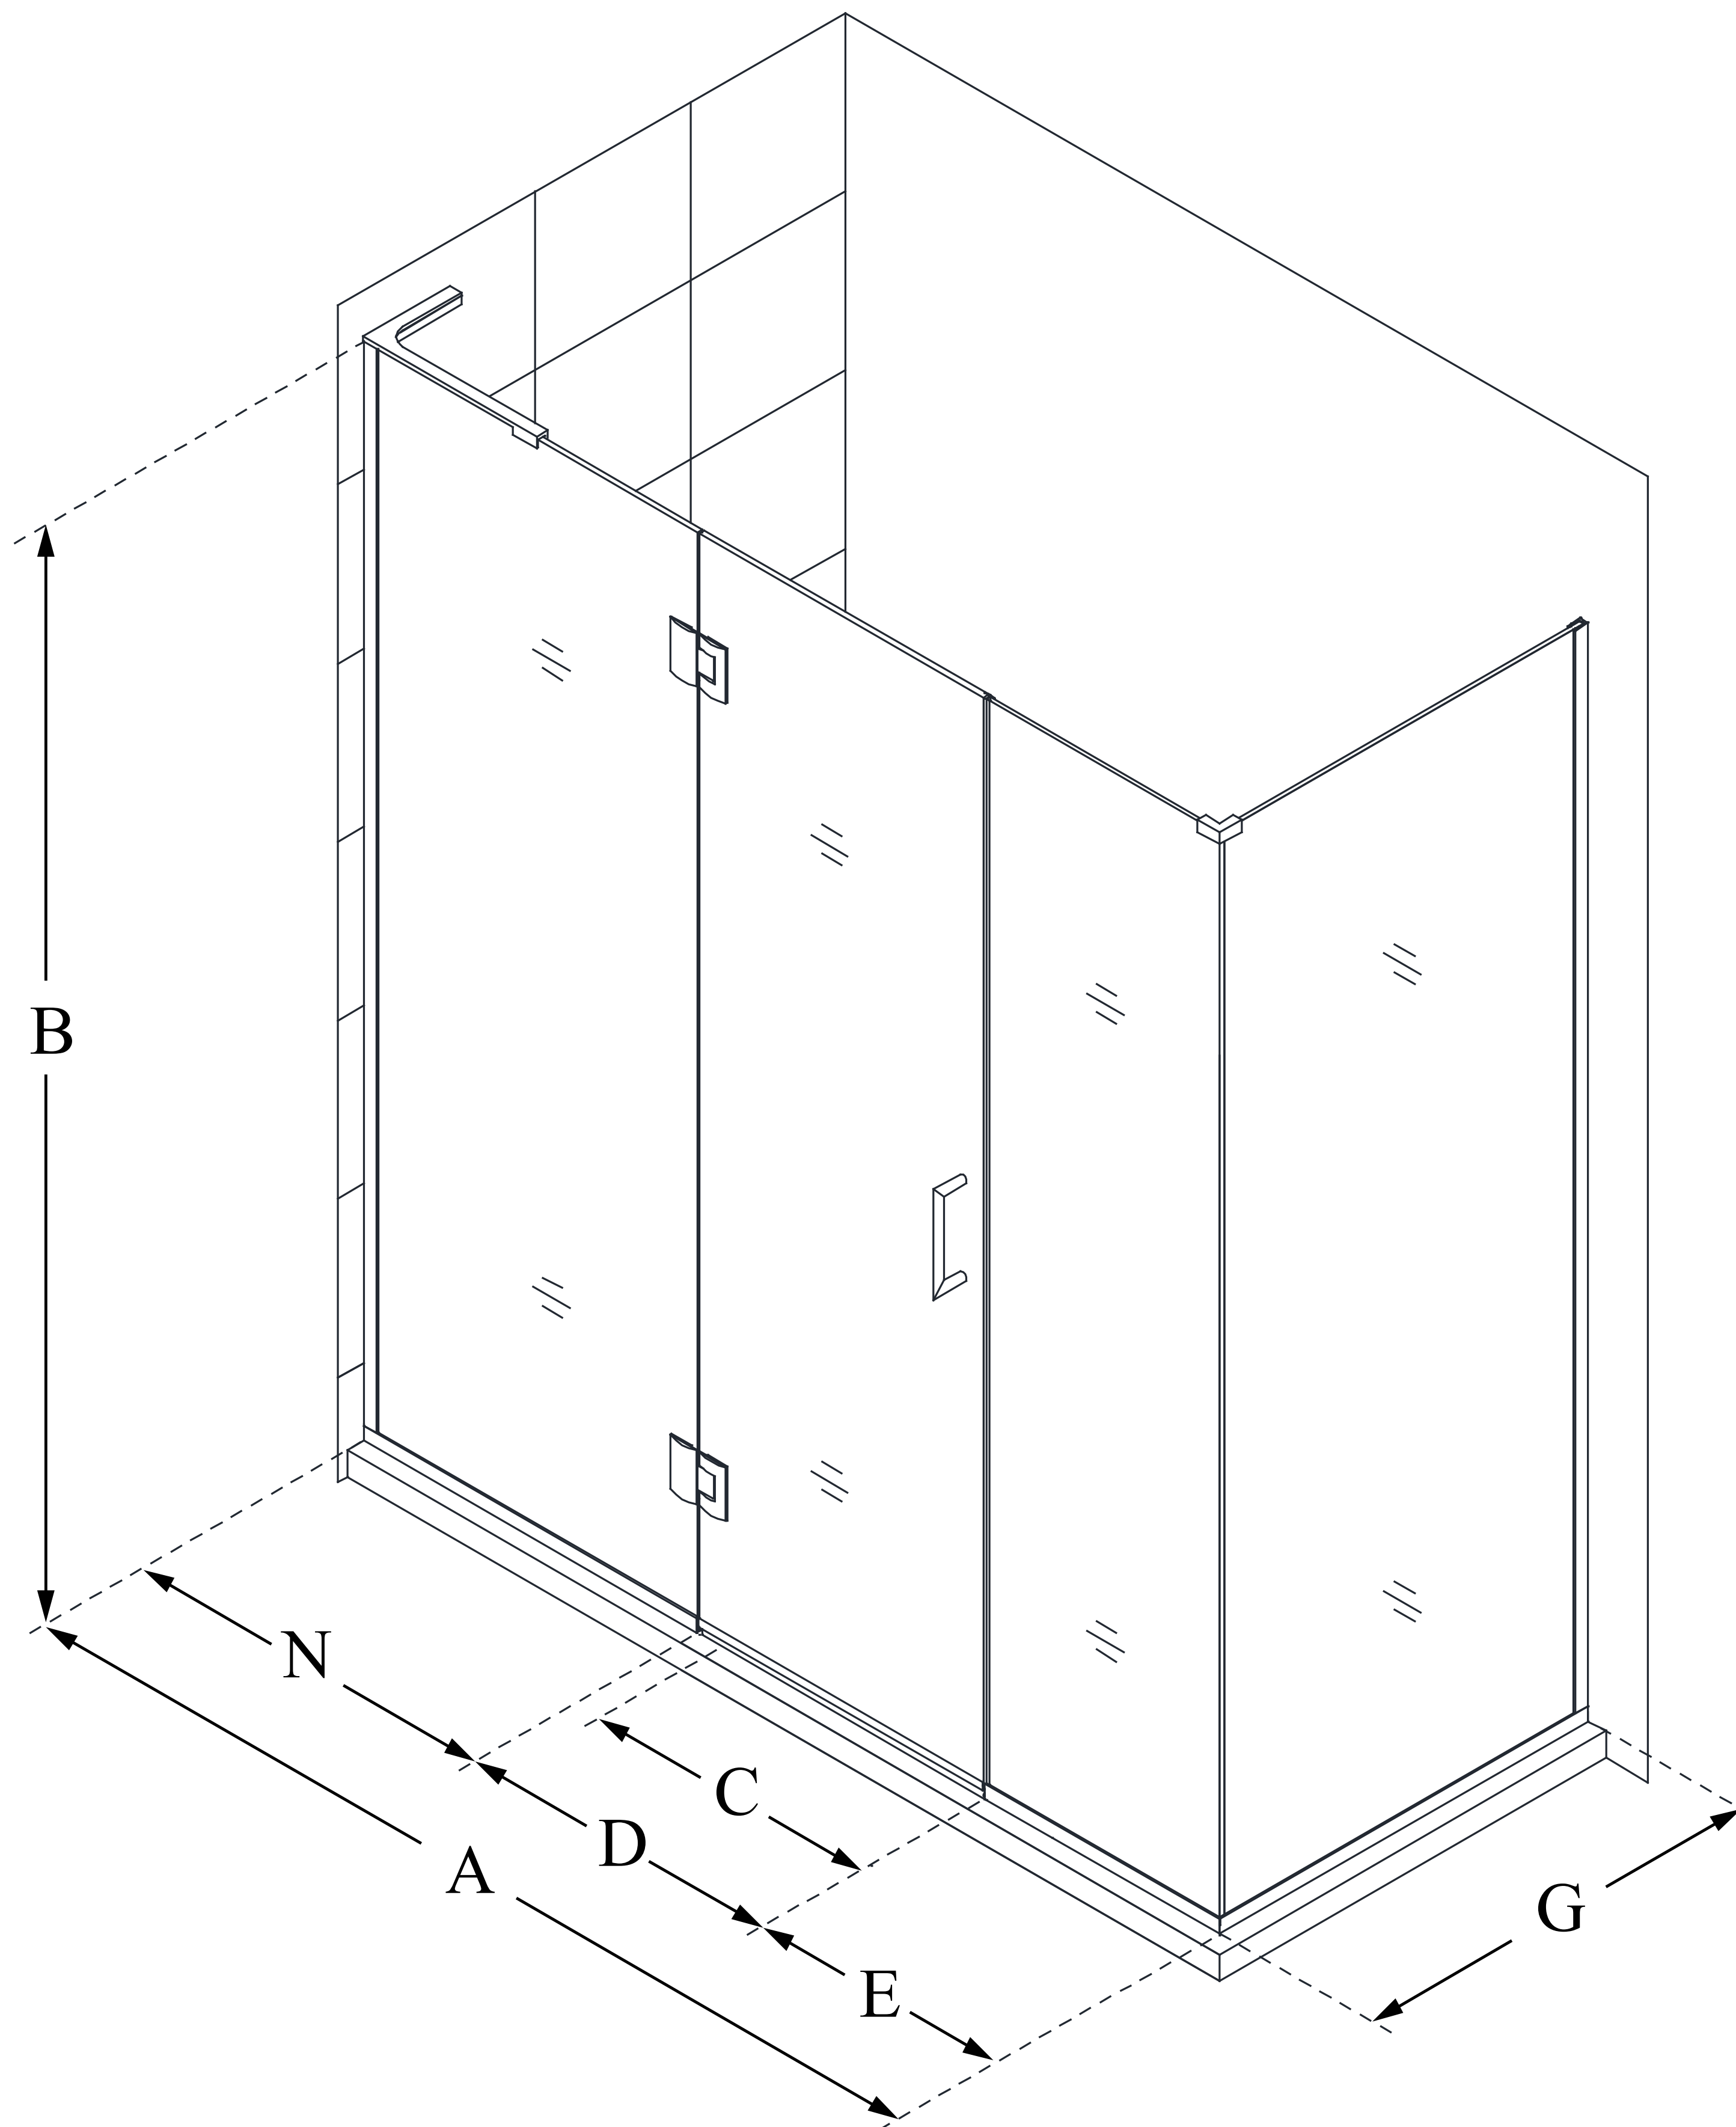

E32422534

UNIDOOR-X

DreamLine Unidoor-X 70 1/2" W
x 34 3/8" D x 72" H Frameless
Hinged Shower Enclosure, Clear
Glass

SWING DOOR

CONFIGURATION DIMENSIONS:

A: 70 1/2"

MODEL WIDTH

B: 72"

MODEL HEIGHT

C: 23"

ACCESS WIDTH

D: 24"

DOOR WIDTH

E: 22 1/2"

INLINE PANEL WIDTH

G: 34 3/8"

RETURN PANEL WIDTH

N: 24"

HINGE PANEL WIDTH

DreamLine reserves the right to update or modify the hardware or materials pictured without prior notice for the purpose of product improvement and customer satisfaction.