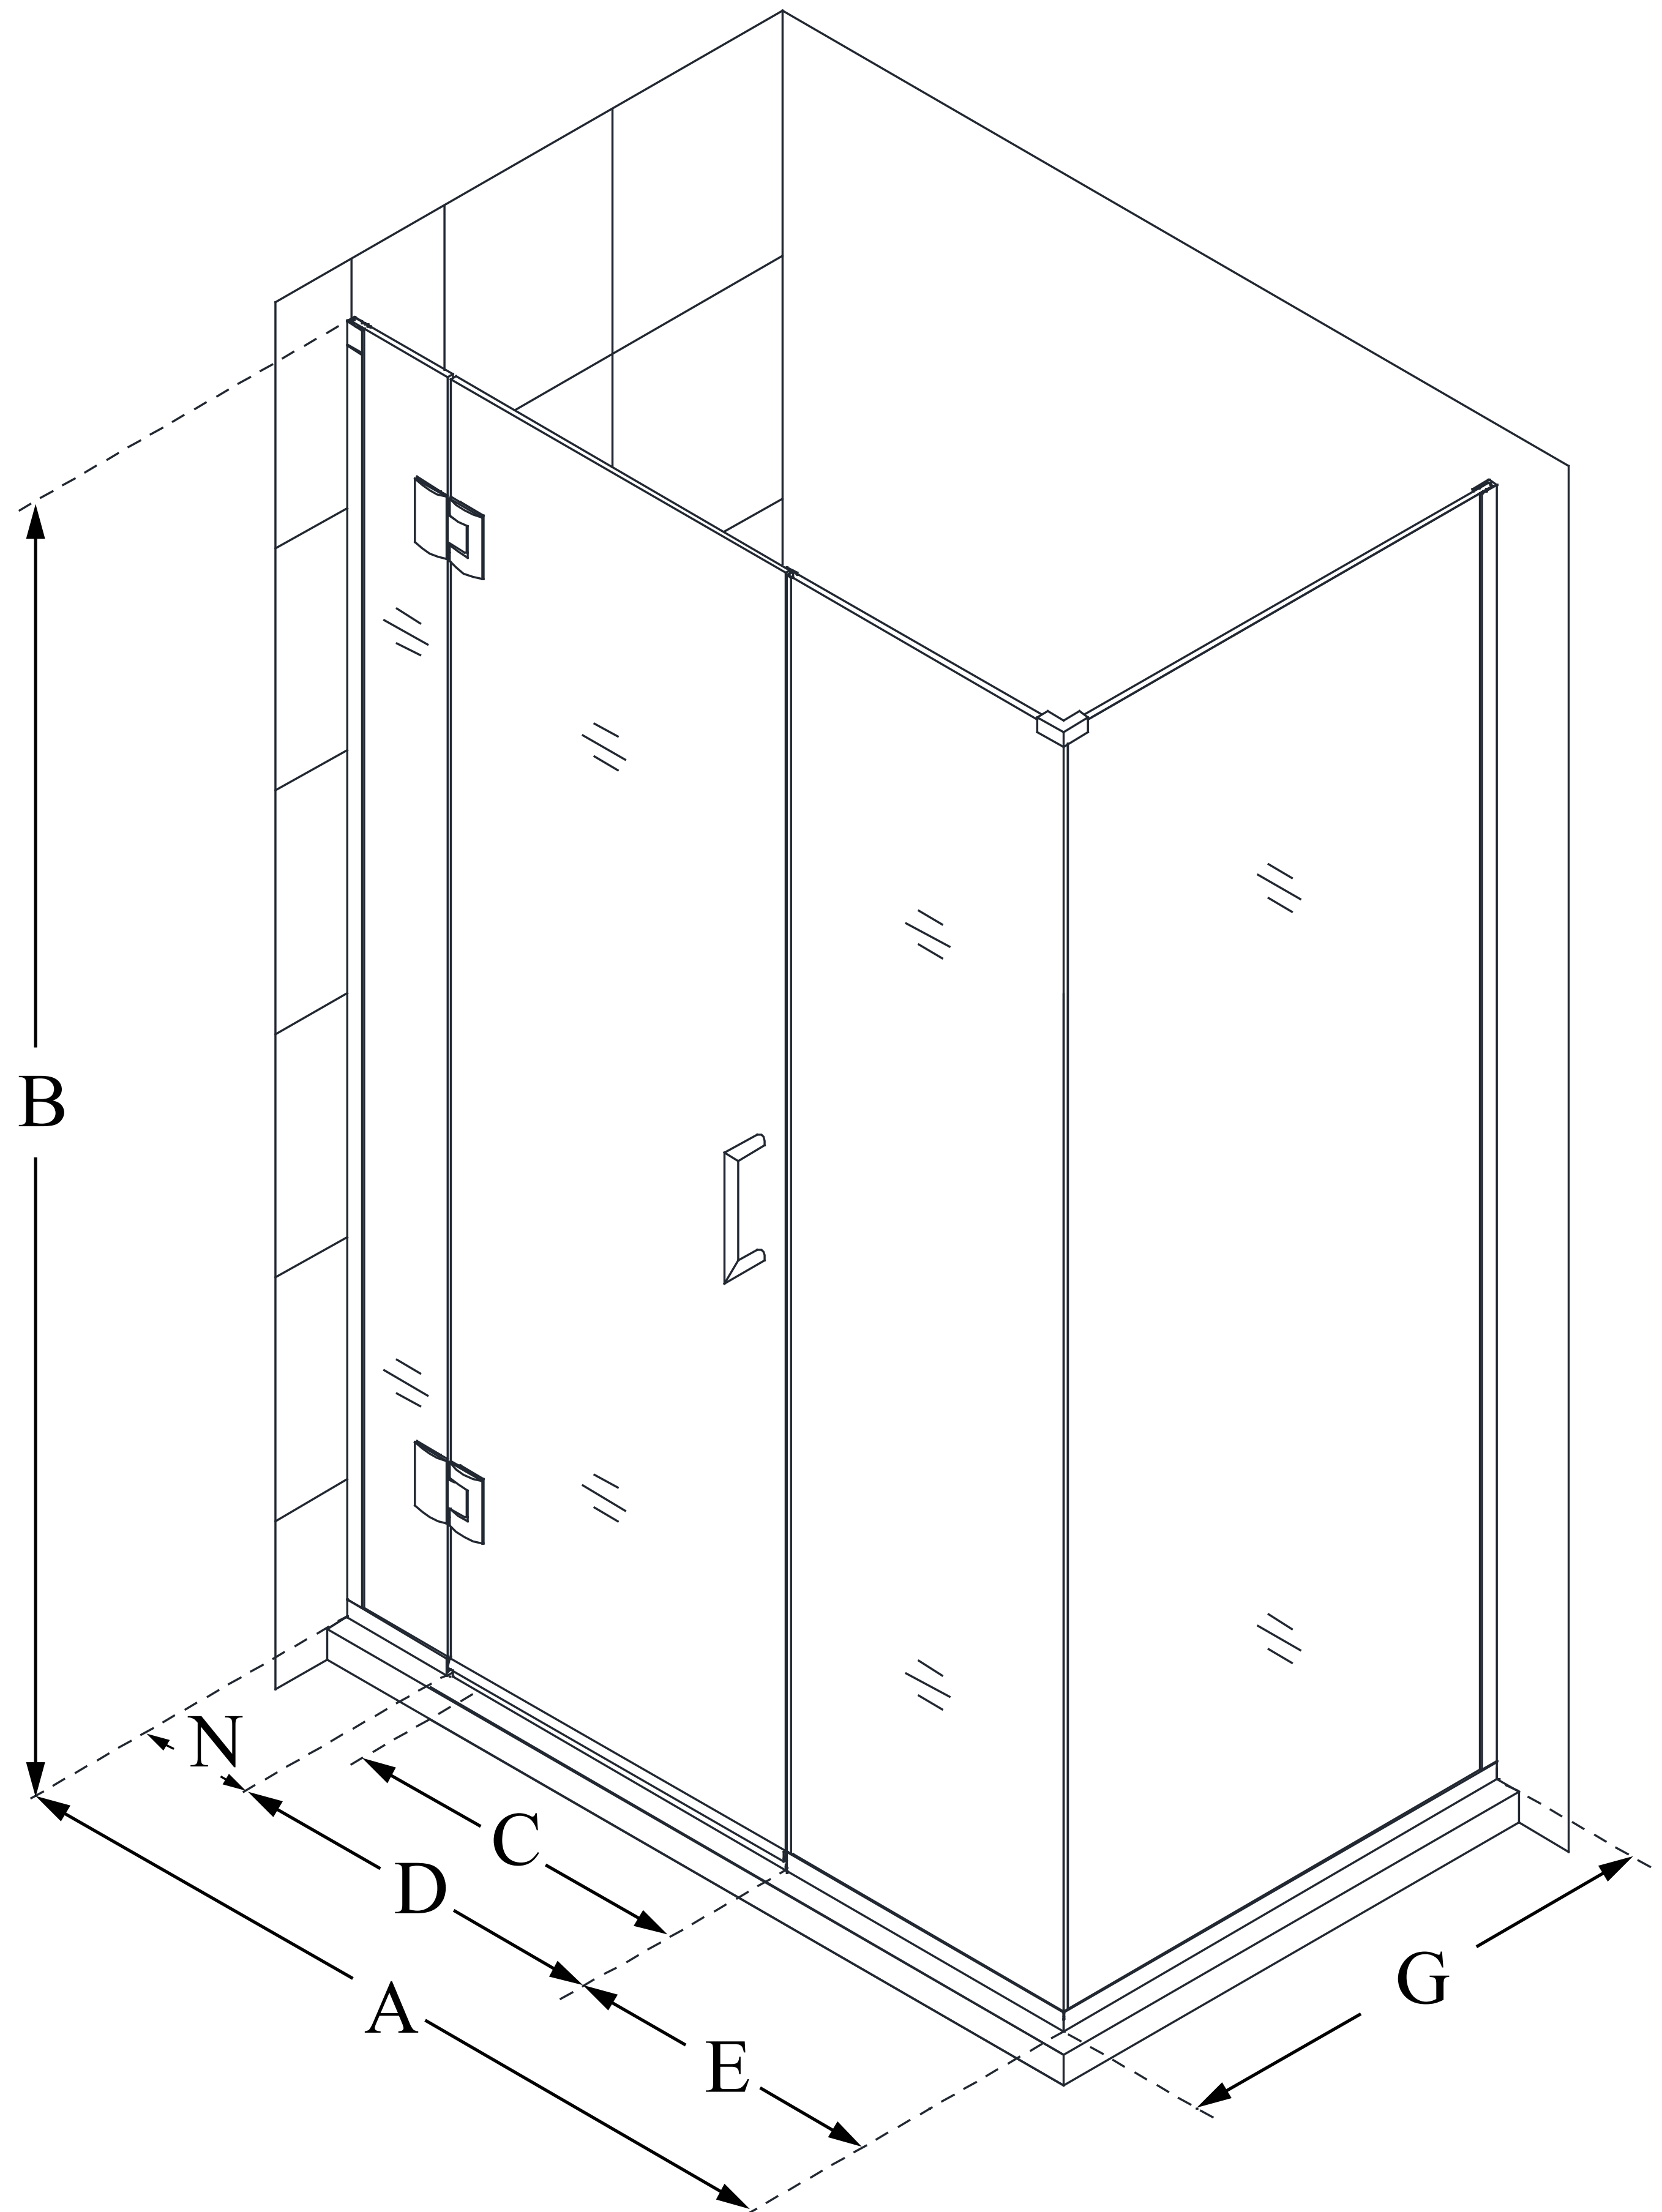

E1261434

UNIDOOR-X

DreamLine Unidoor-X 46 in. W x
34 3/8 in. D x 72 in. H Frameless
Hinged Shower Enclosure, Clear
Glass

SWING DOOR

CONFIGURATION DIMENSIONS:

A: 46 in.

MODEL WIDTH

B: 72 in.

MODEL HEIGHT

C: 25 in.

ACCESS WIDTH

D: 26 in.

DOOR WIDTH

E: 14 in.

INLINE PANEL WIDTH

G: 34 3/8 in.

RETURN PANEL WIDTH

N: 6 in.

HINGE PANEL WIDTH

DreamLine reserves the right to update or modify the hardware or materials pictured without prior notice for the purpose of product improvement and customer satisfaction.