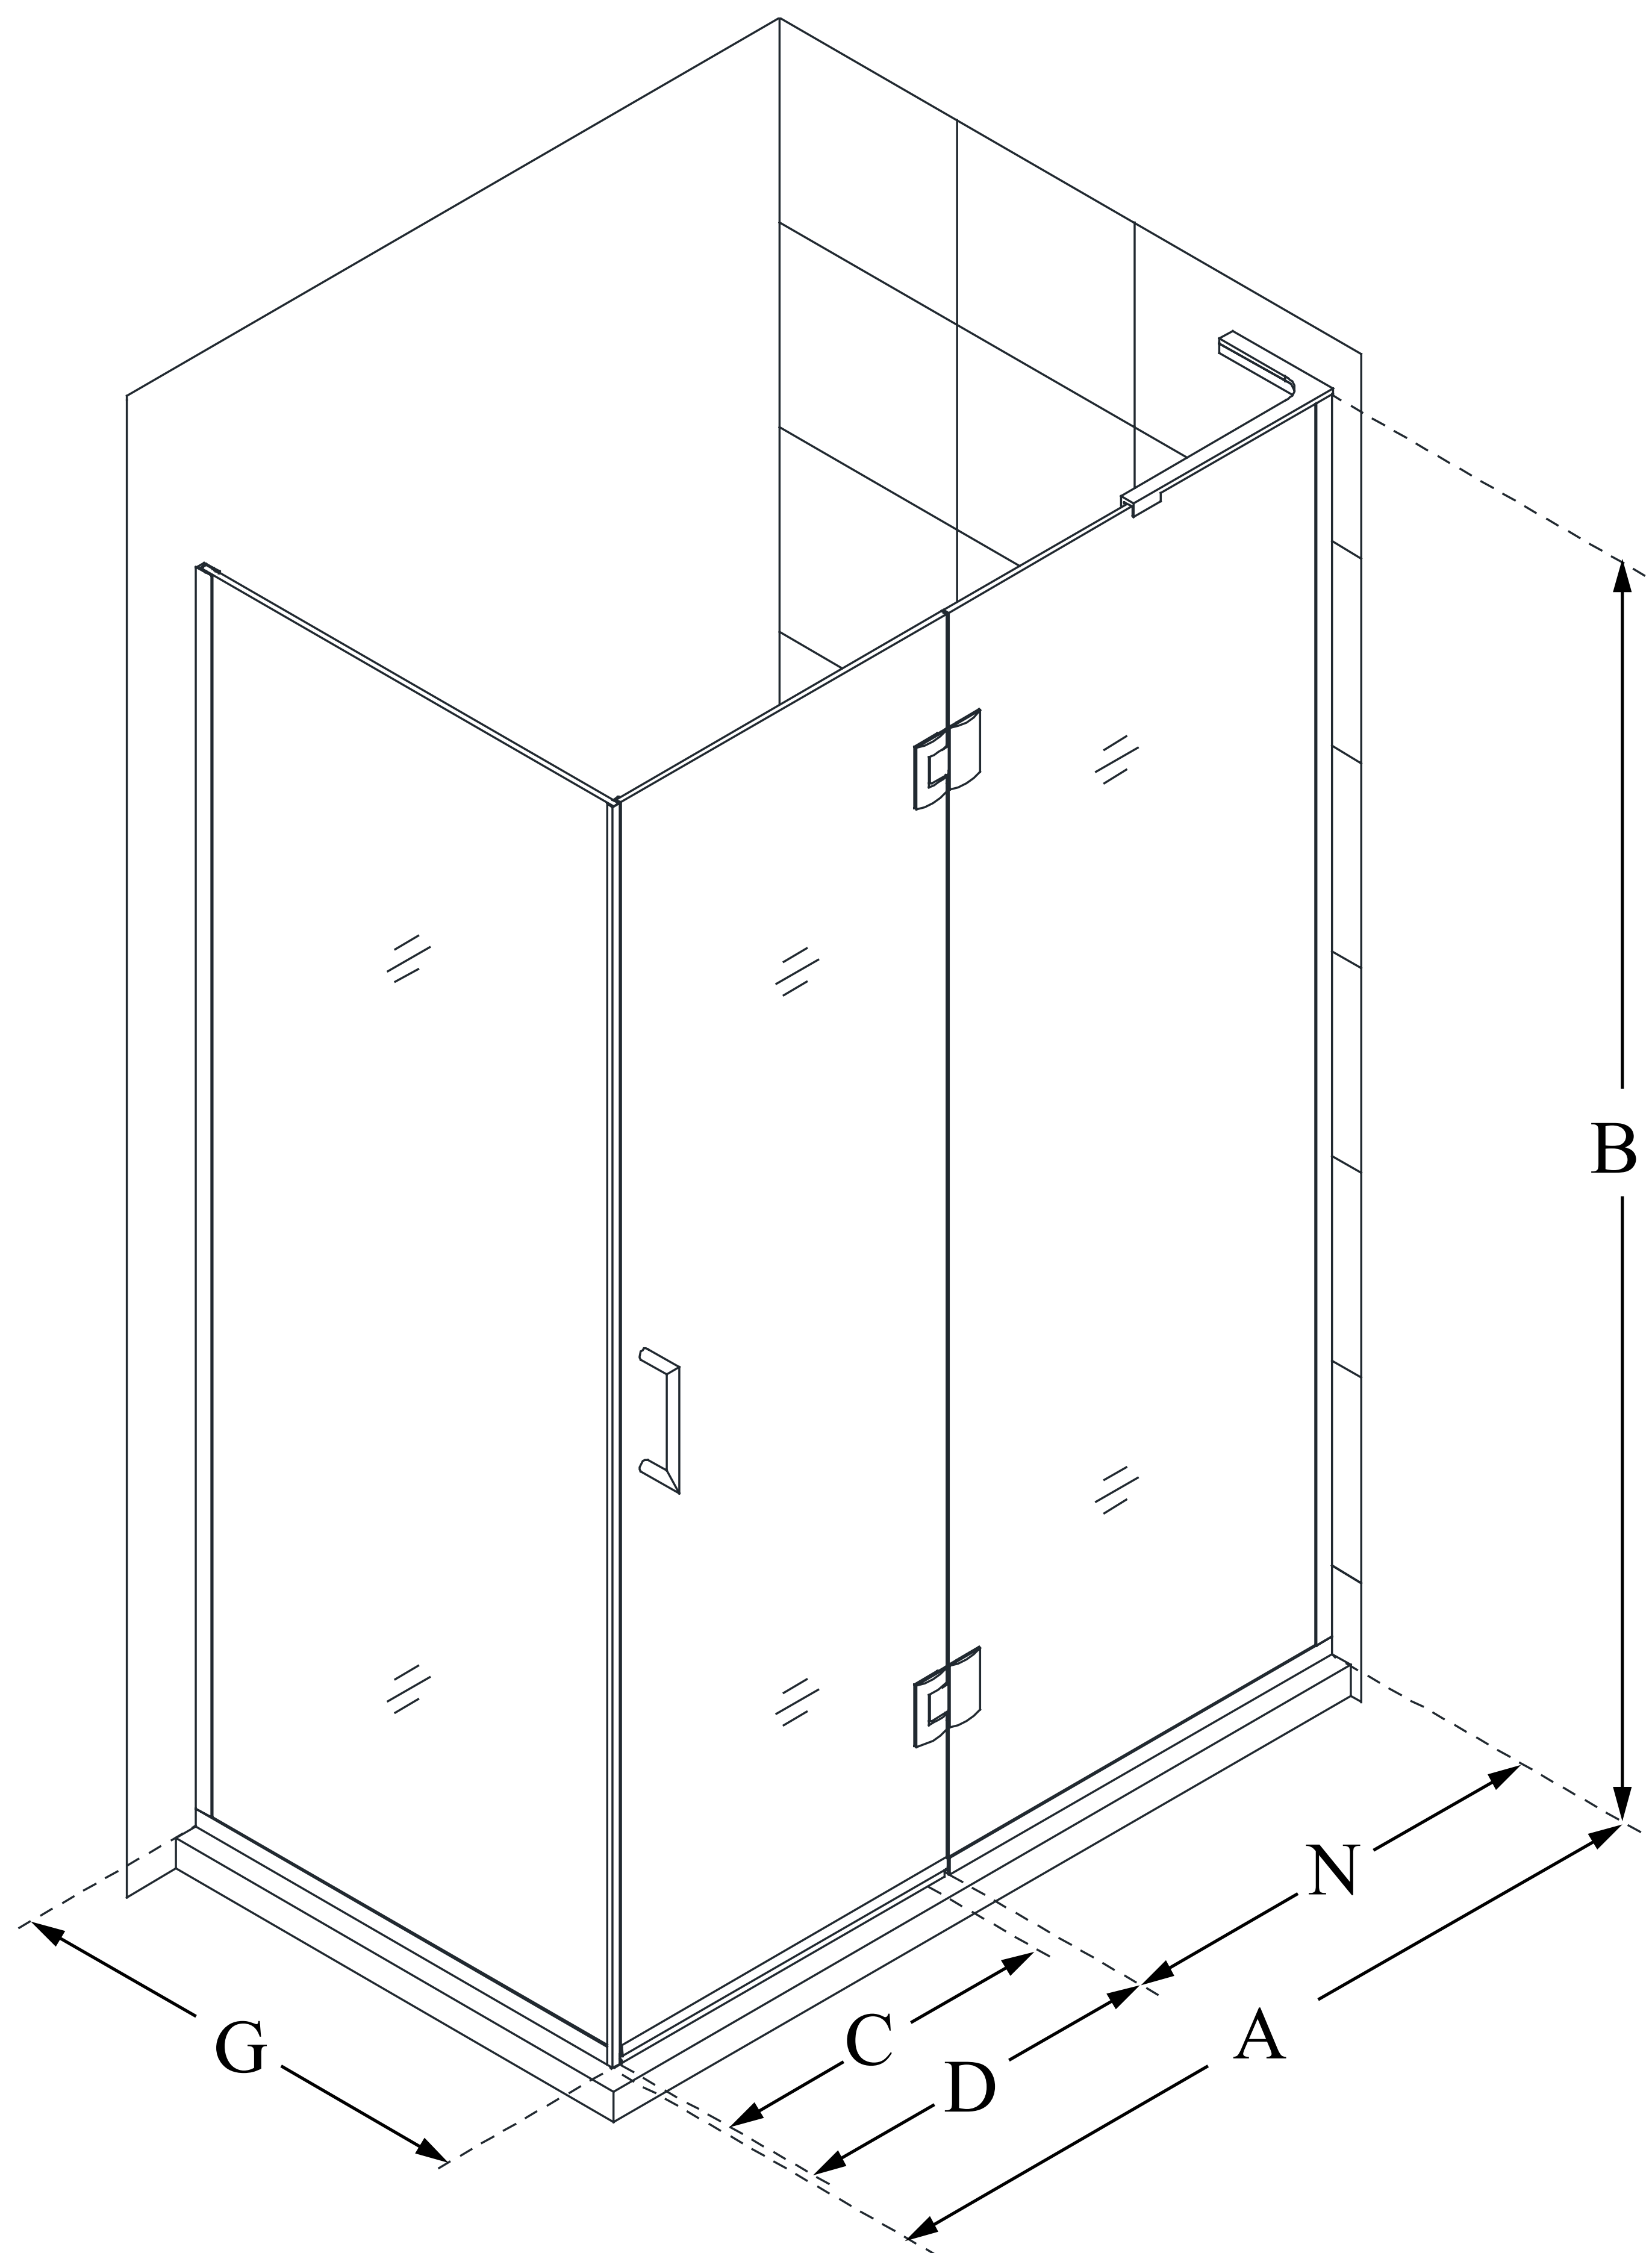

E32330

UNIDOOR-X

DreamLine Unidoor-X 47 3/8 in.
W x 30 in. D x 72 in. H Frameless
Hinged Shower Enclosure, Clear
Glass

SWING DOOR

CONFIGURATION DIMENSIONS:

A: 47 3/8 in.

MODEL WIDTH

B: 72 in.

MODEL HEIGHT

C: 22 in.

ACCESS WIDTH

D: 23 in.

DOOR WIDTH

G: 30 in.

RETURN PANEL WIDTH

N: 24 in.

HINGE PANEL WIDTH

DreamLine reserves the right to update or modify the hardware or materials pictured without prior notice for the purpose of product improvement and customer satisfaction.