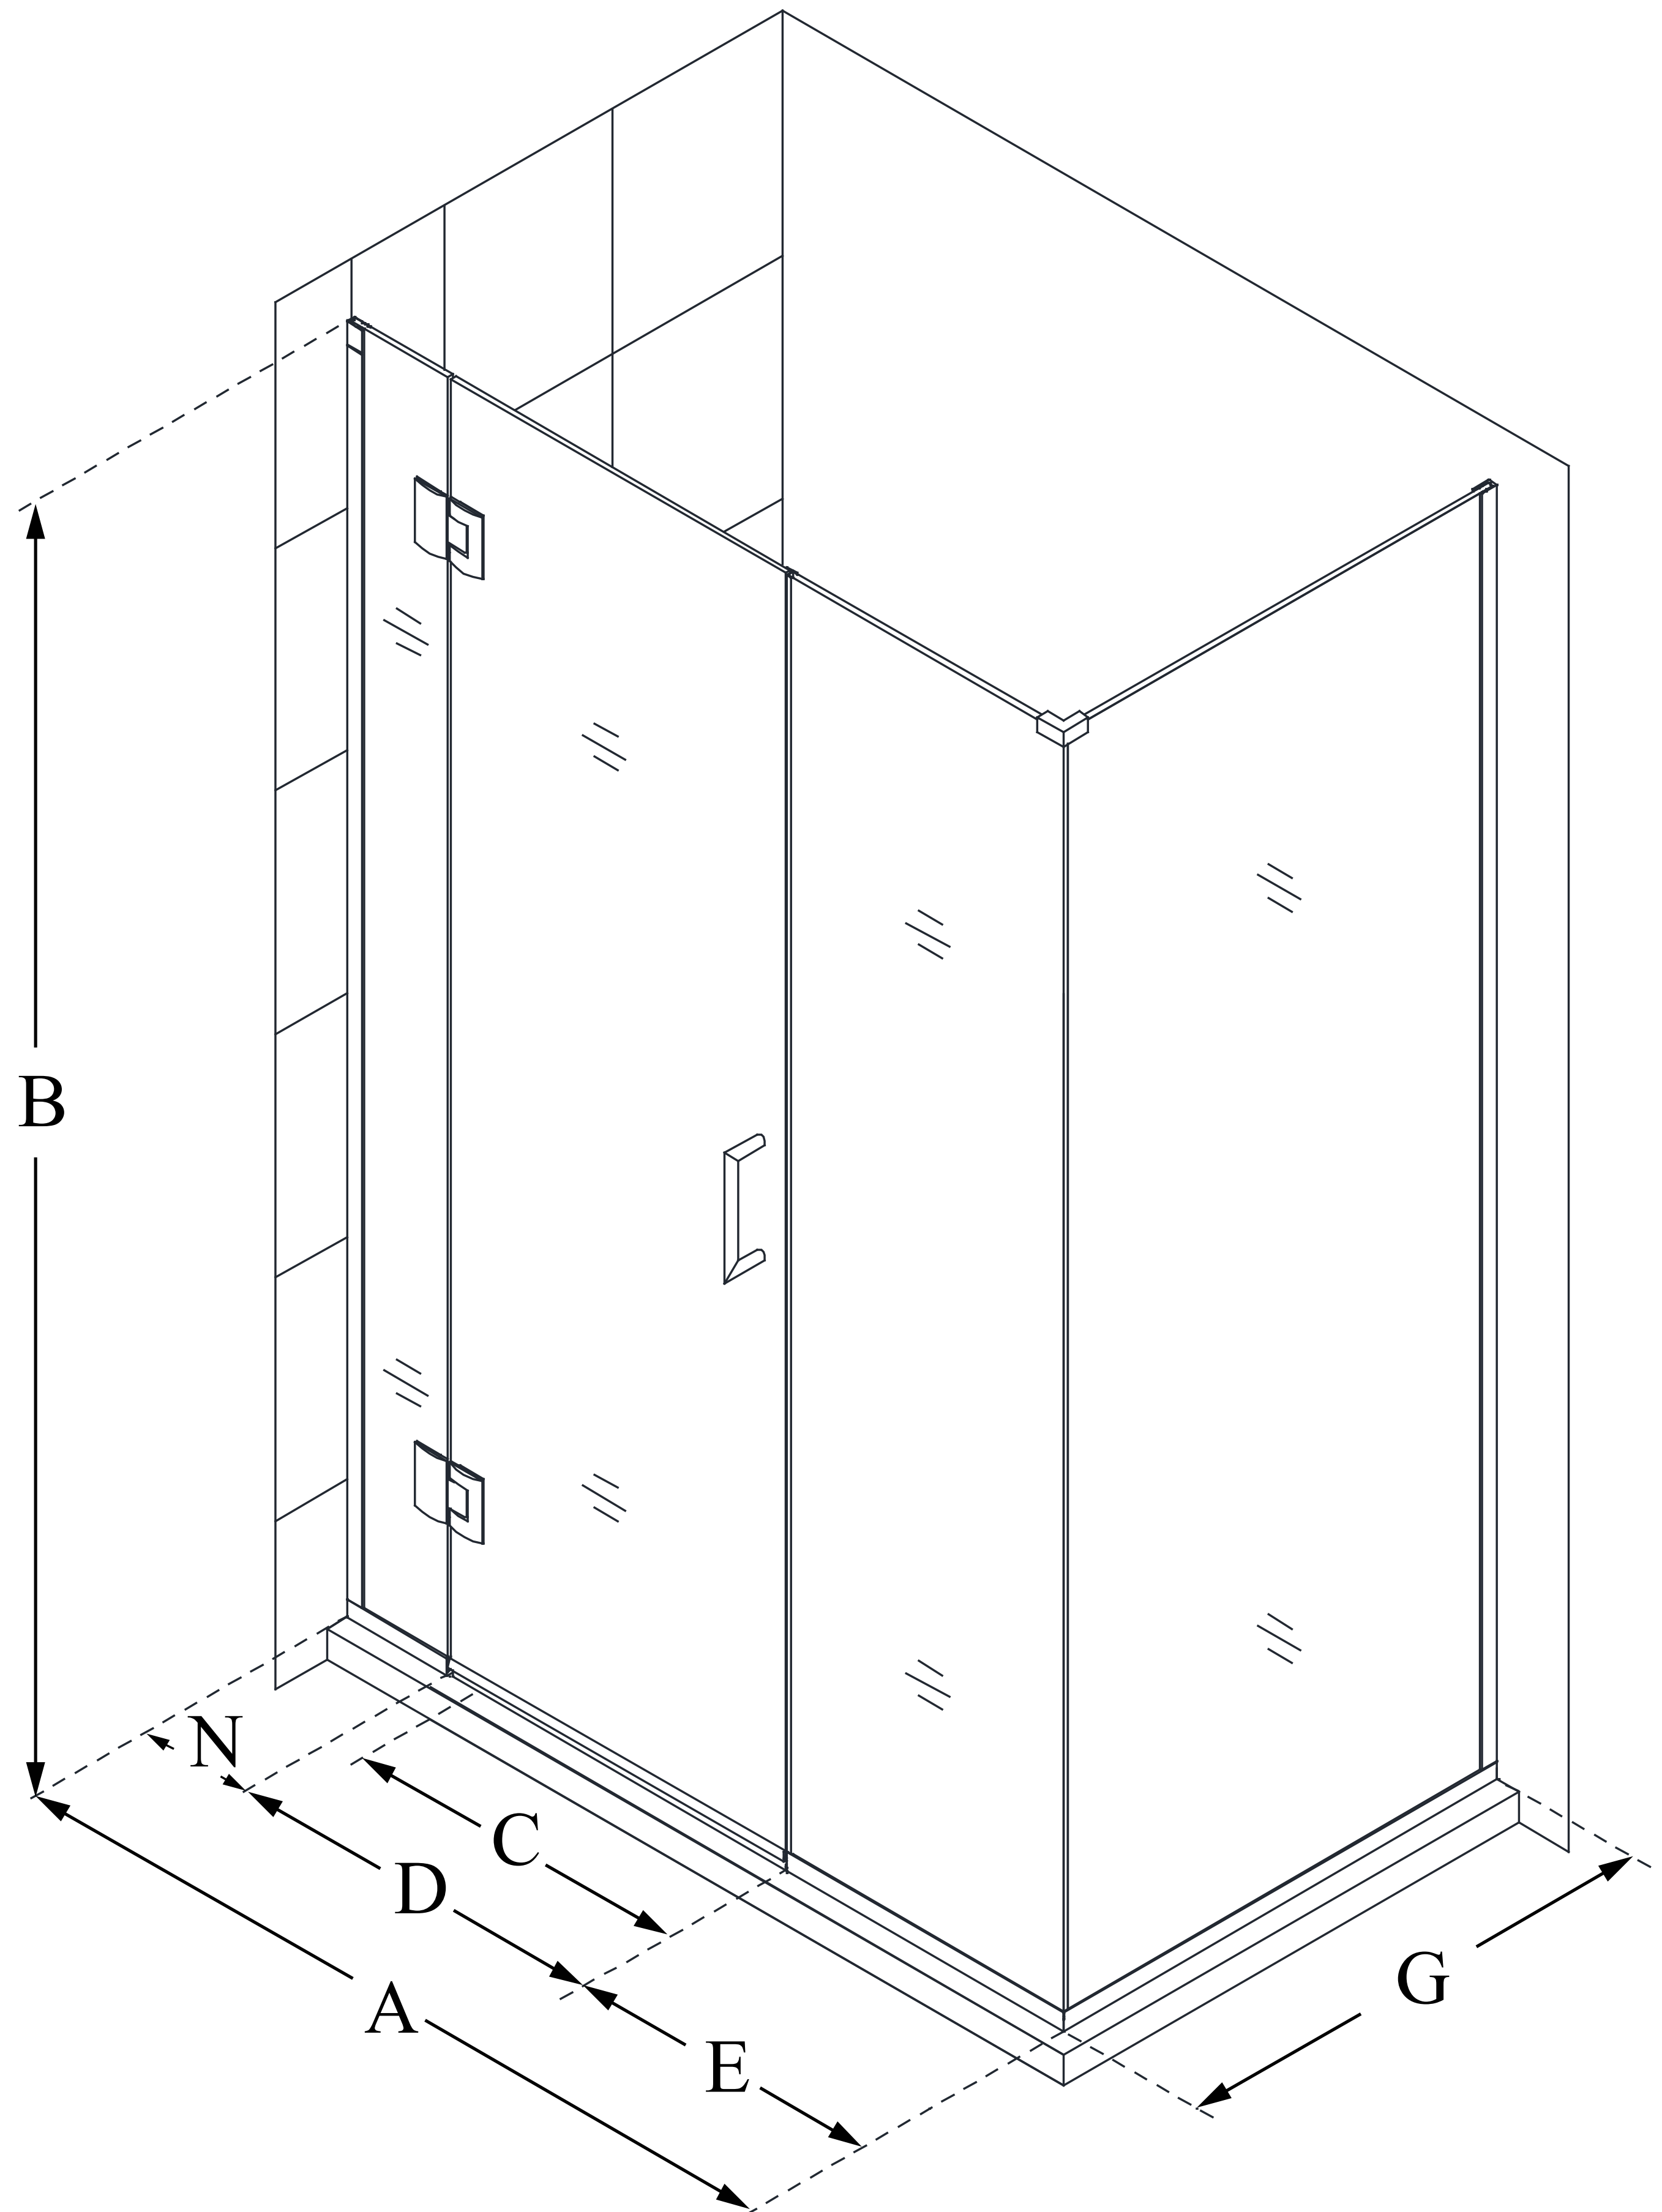

## UNIDOOR-X

DreamLine Unidoor-X 60 in. W x  
34 3/8 in. D x 72 in. H Frameless  
Hinged Shower Enclosure, Clear  
Glass

**SWING DOOR**

### CONFIGURATION DIMENSIONS:

**A: 60 in.**

MODEL WIDTH

**B: 72 in.**

MODEL HEIGHT

**C: 23 in.**

ACCESS WIDTH

**D: 24 in.**

DOOR WIDTH

**E: 30 in.**

INLINE PANEL WIDTH

**G: 34 3/8 in.**

RETURN PANEL WIDTH

**N: 6 in.**

HINGE PANEL WIDTH

DreamLine reserves the right to update or modify the hardware or materials pictured without prior notice for the purpose of product improvement and customer satisfaction.