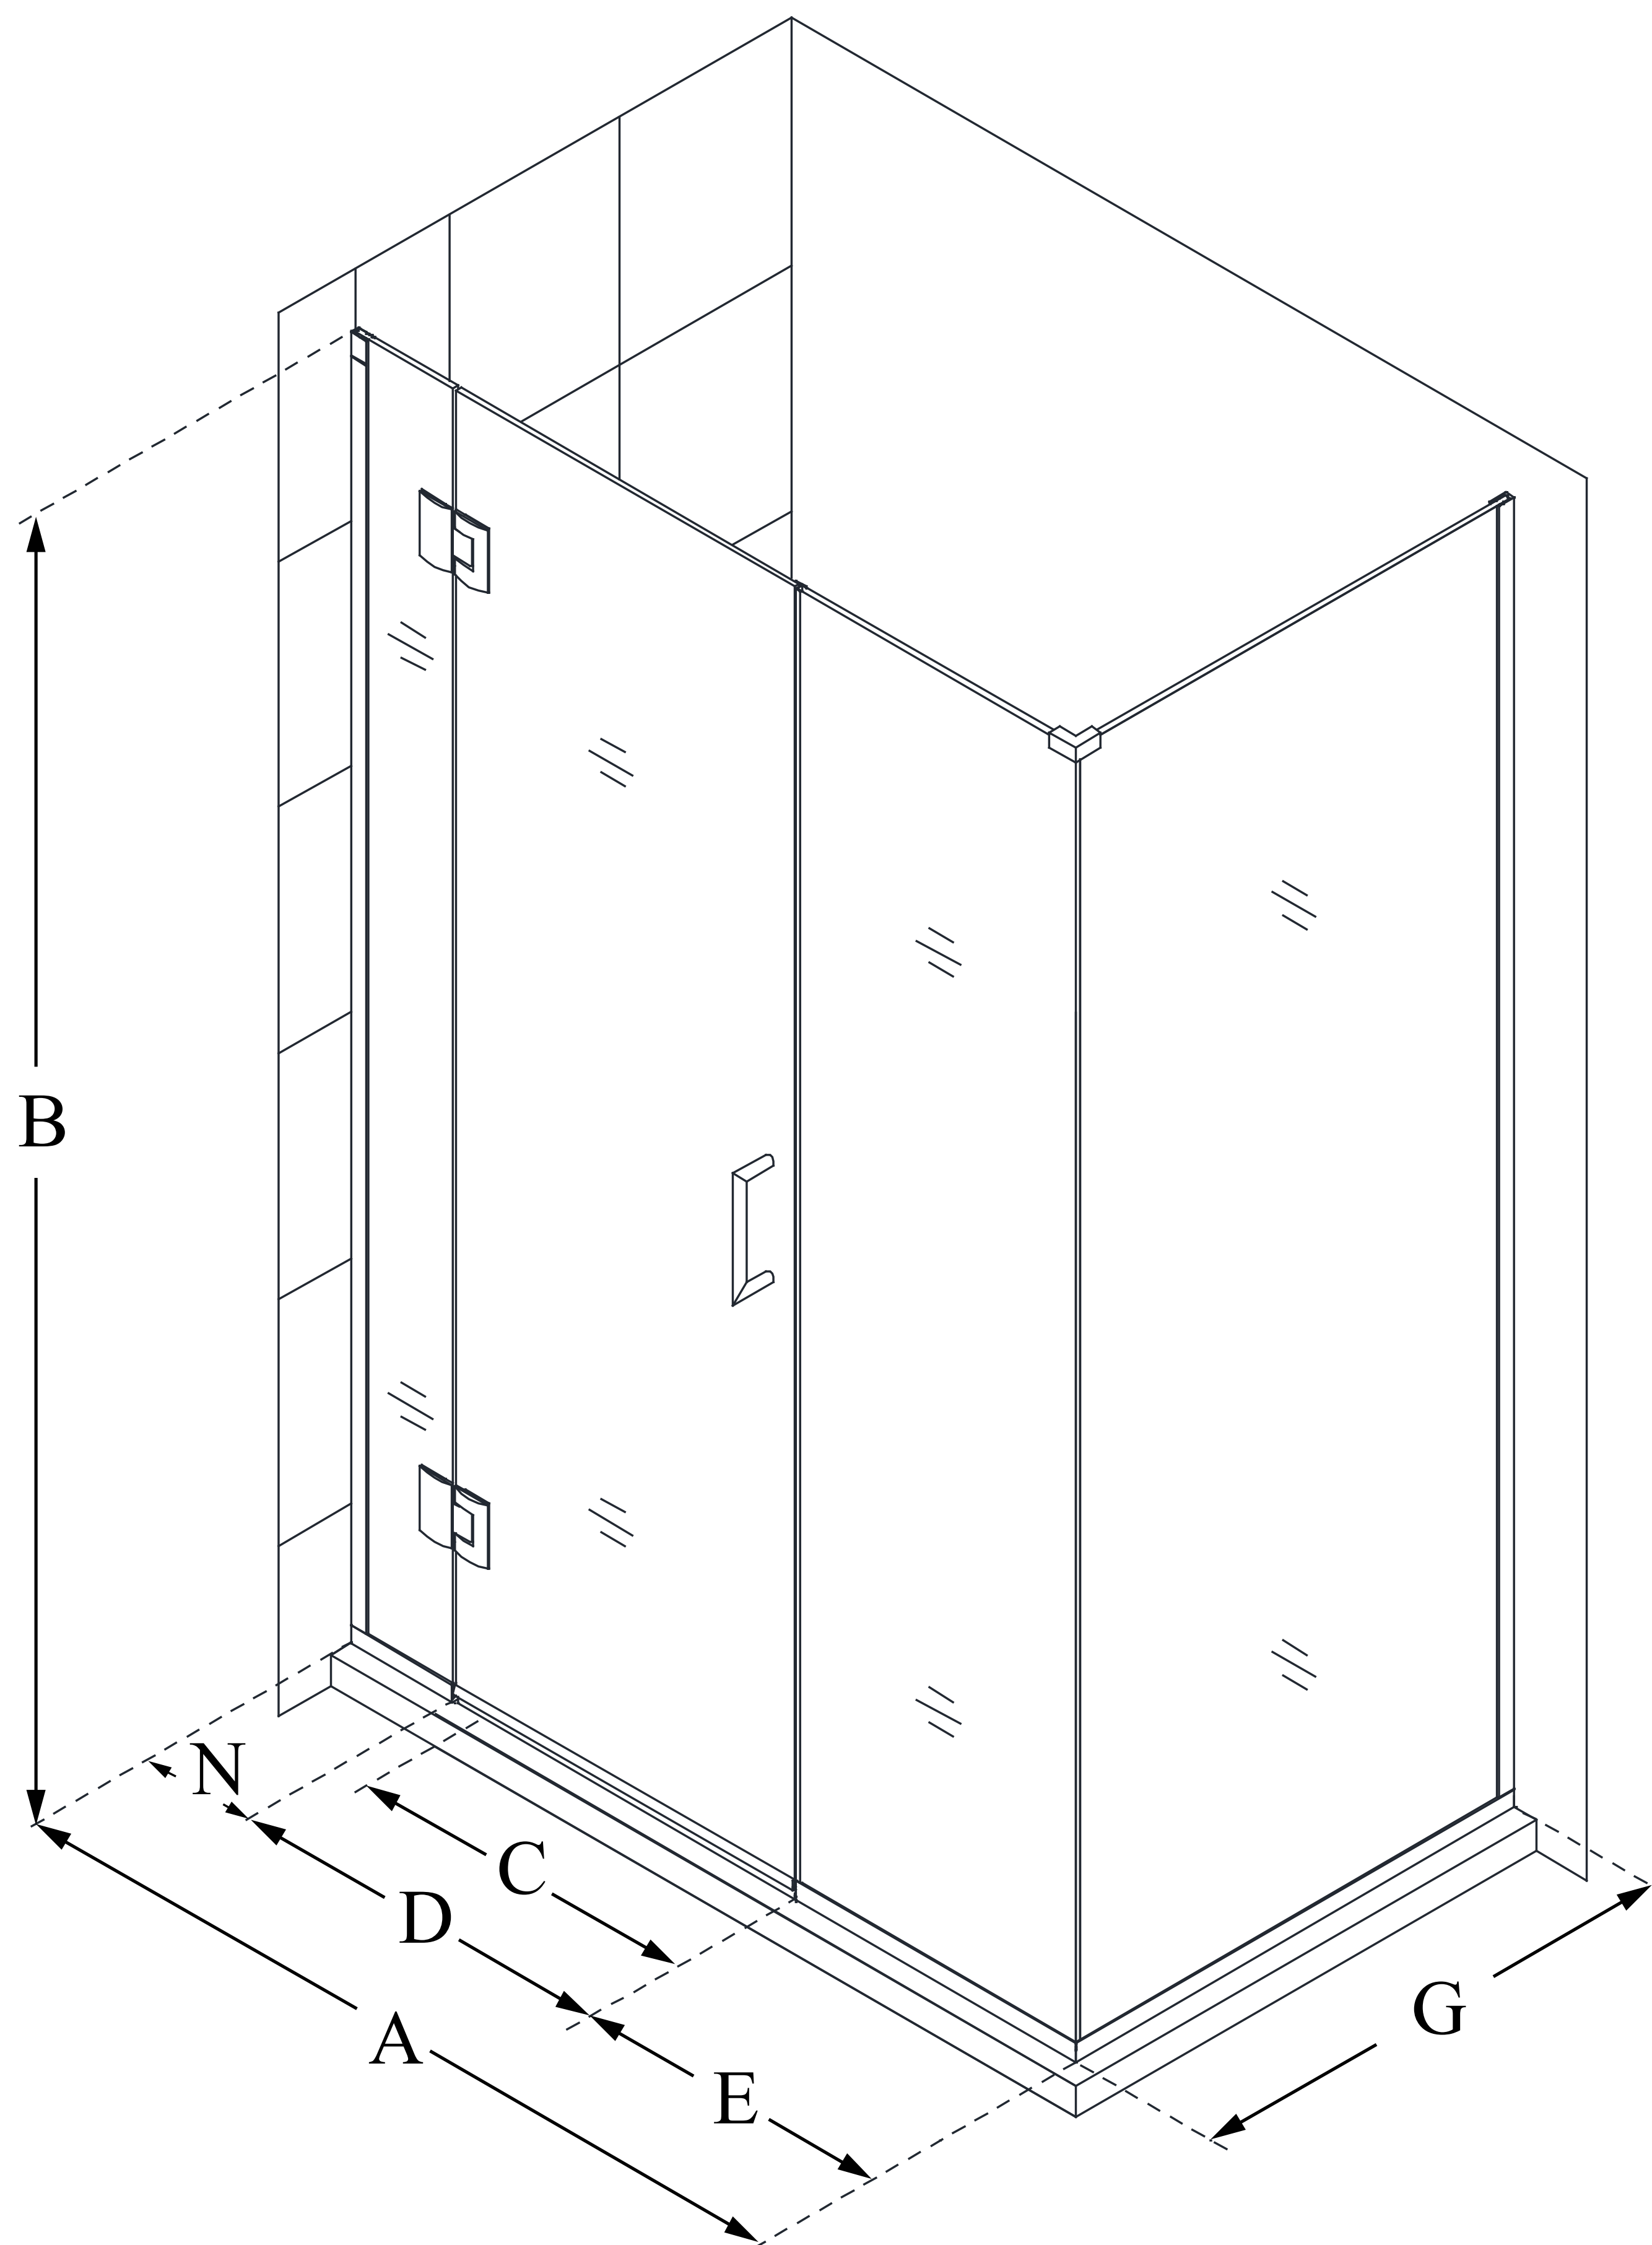

E1302230

UNIDOOR-X

DreamLine Unidoor-X 58 in. W x 30 3/8 in. D x 72 in. H Frameless Hinged Shower Enclosure, Clear Glass

SWING DOOR

CONFIGURATION DIMENSIONS:

A: 58 in.

MODEL WIDTH

B: 72 in.

MODEL HEIGHT

C: 29 in.

ACCESS WIDTH

D: 30 in.

DOOR WIDTH

E: 22 in.

INLINE PANEL WIDTH

G: 30 3/8 in.

RETURN PANEL WIDTH

N: 6 in.

HINGE PANEL WIDTH

DreamLine reserves the right to update or modify the hardware or materials pictured without prior notice for the purpose of product improvement and customer satisfaction.