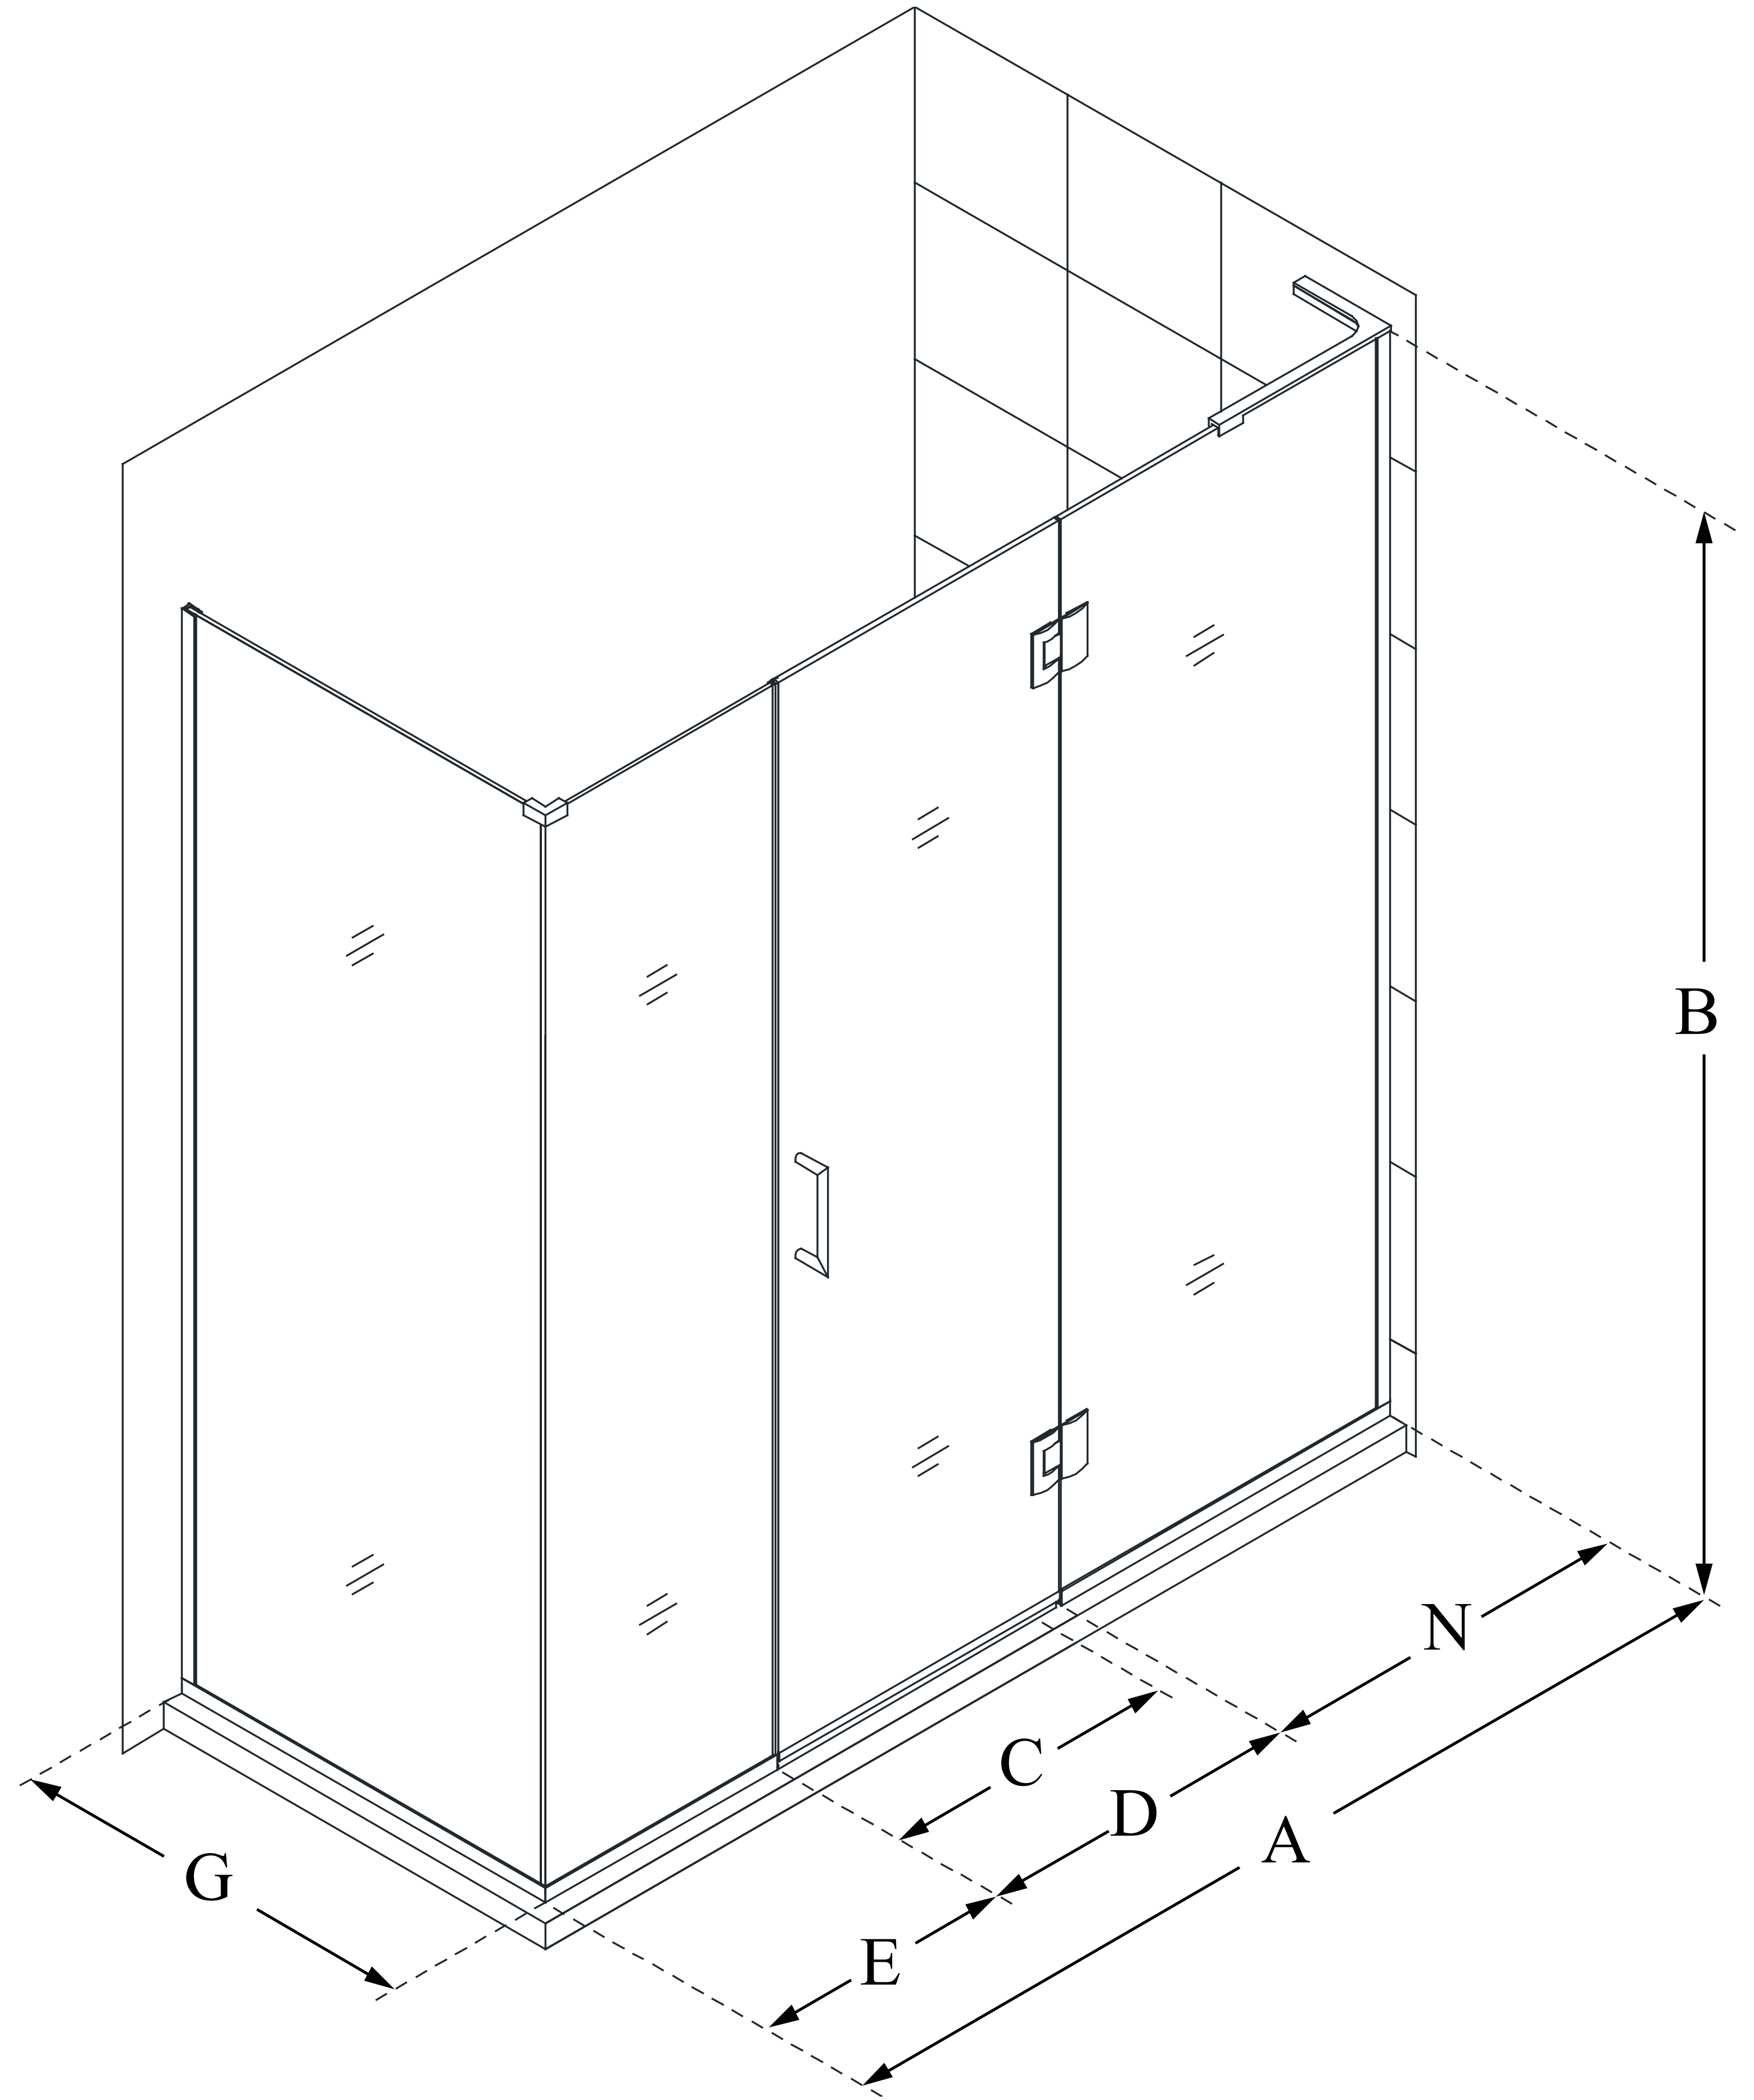

E32422534

UNIDOOR-X

DreamLine Unidoor-X 70 1/2" W
x 34 3/8" D x 72" H Frameless
Hinged Shower Enclosure, Clear
Glass

SWING DOOR

CONFIGURATION DIMENSIONS:

A: 70 1/2"

MODEL WIDTH

B: 72"

MODEL HEIGHT

C: 23"

ACCESS WIDTH

D: 24"

DOOR WIDTH

E: 22 1/2"

INLINE PANEL WIDTH

G: 34 3/8"

RETURN PANEL WIDTH

N: 24"

HINGE PANEL WIDTH

DreamLine reserves the right to update or modify the hardware or materials pictured without prior notice for the purpose of product improvement and customer satisfaction.