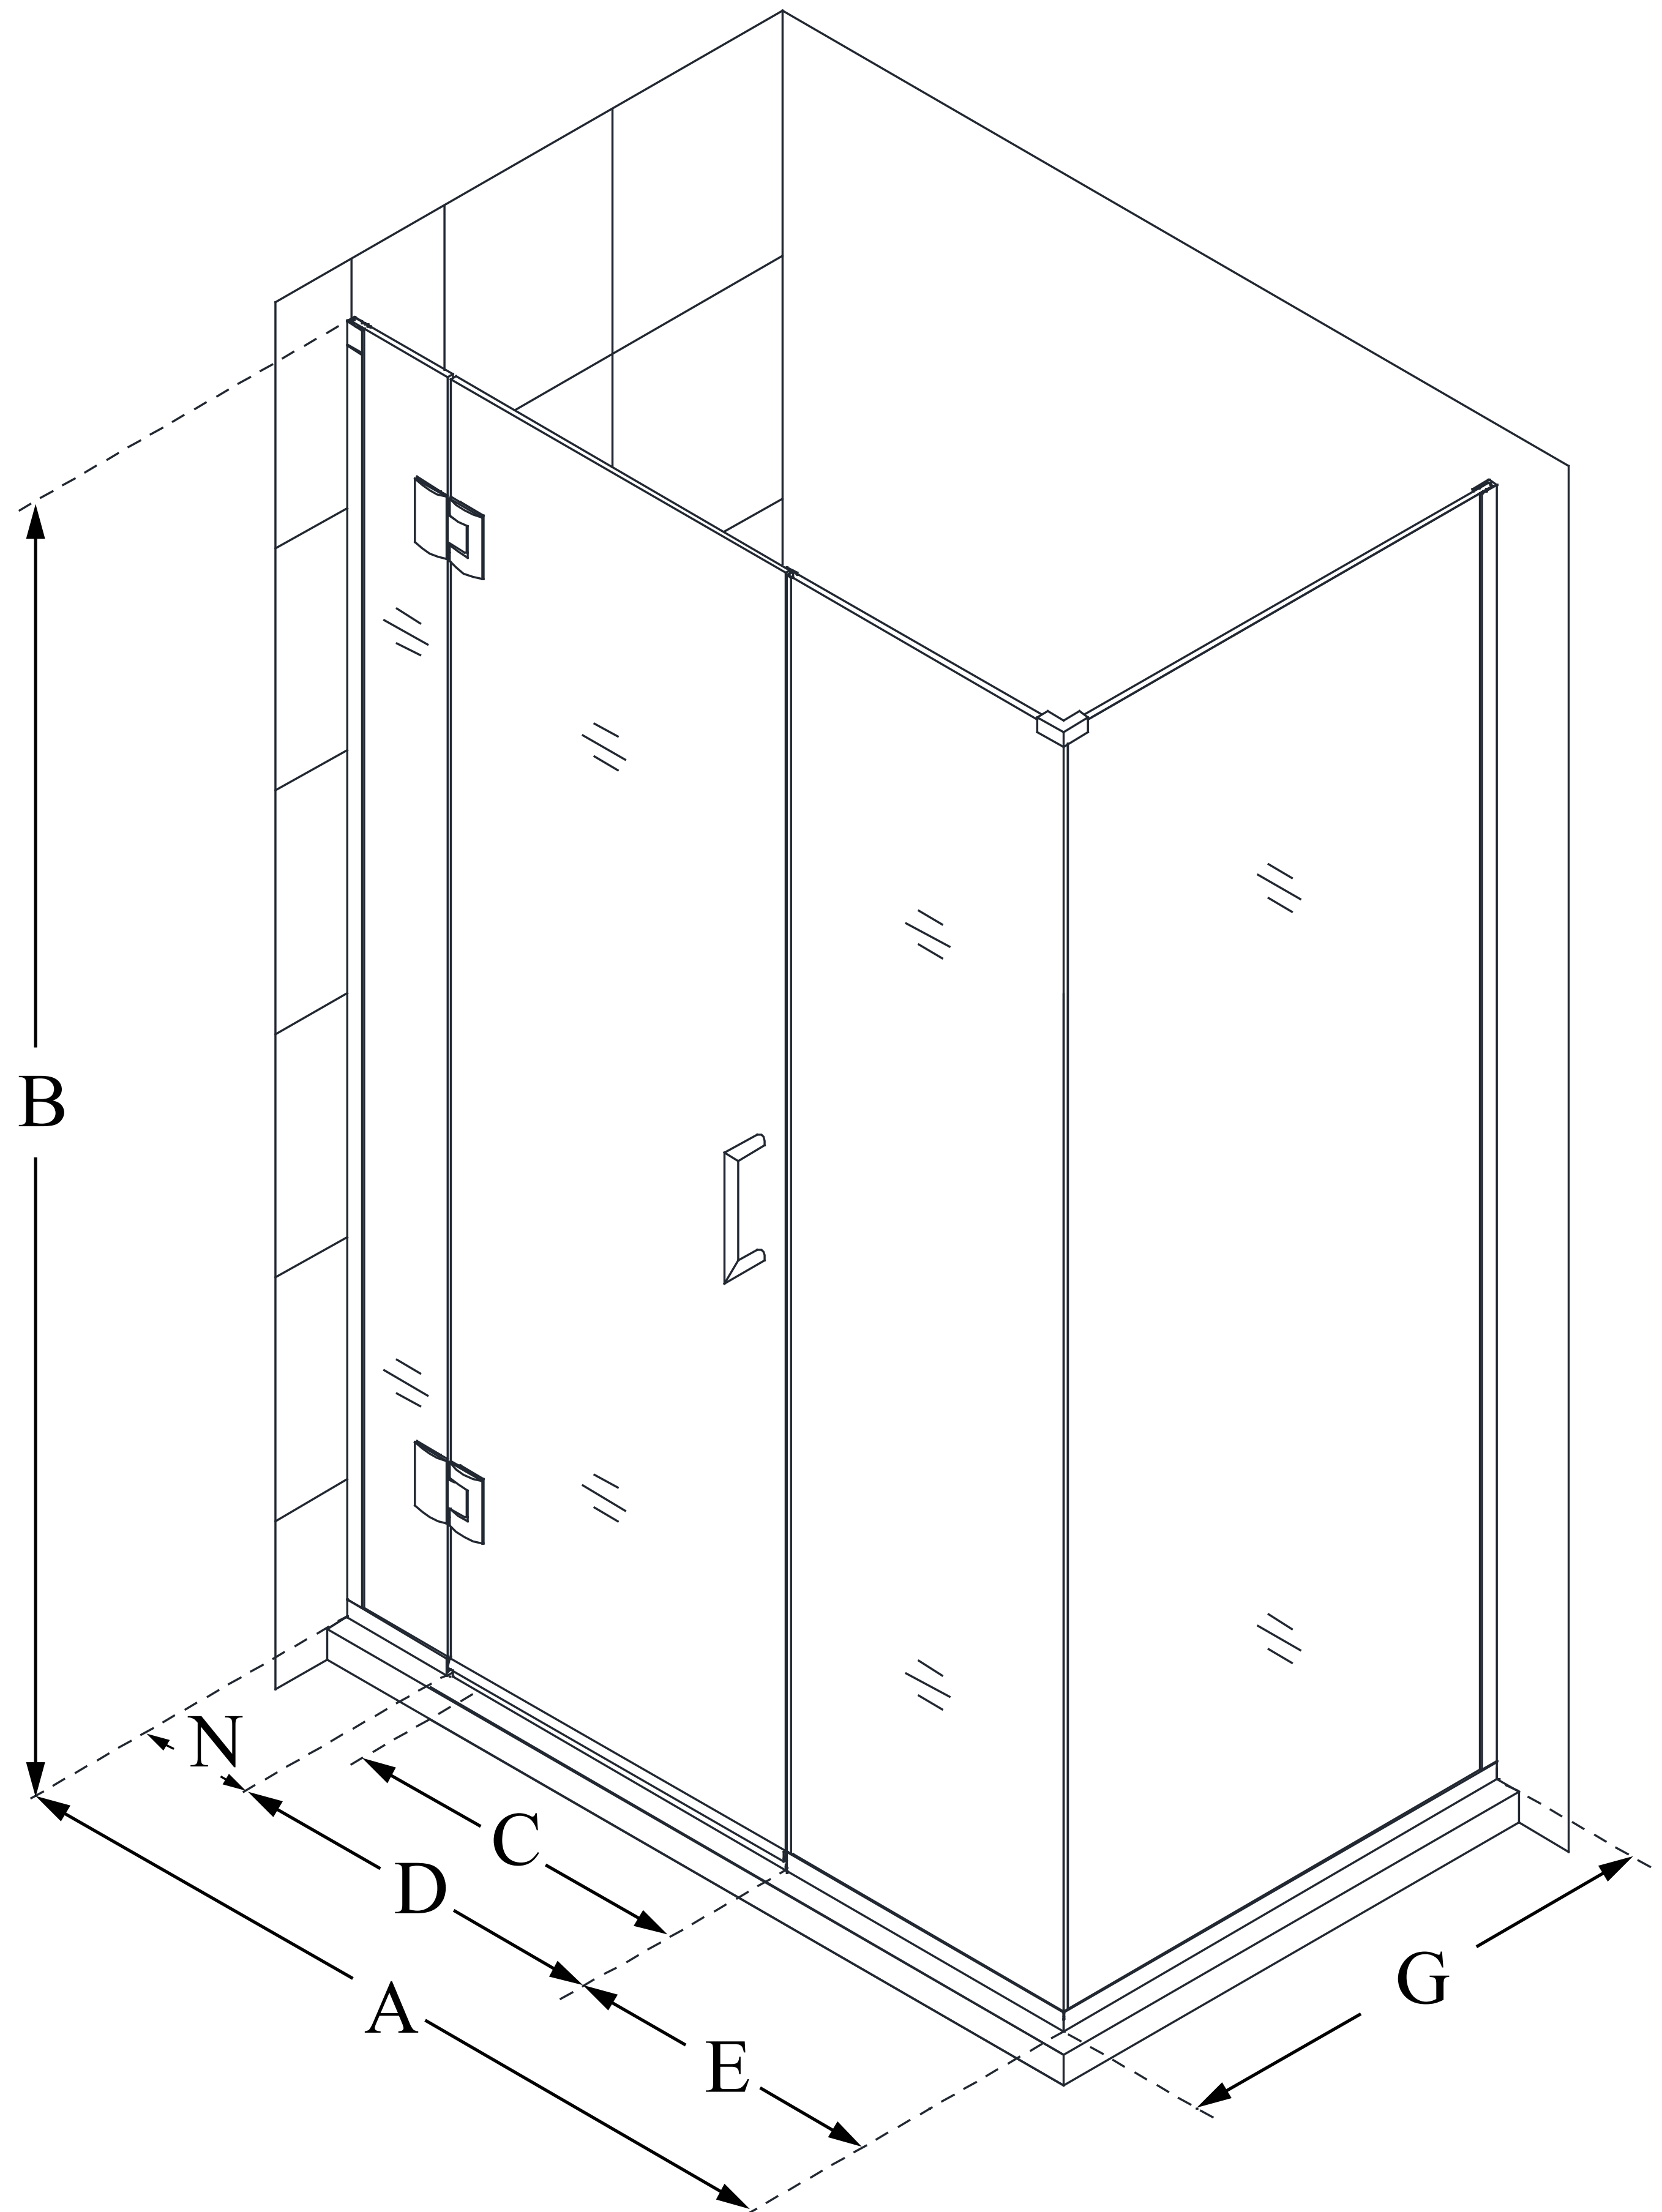

E1251430

UNIDOOR-X

DreamLine Unidoor-X 45 in. W x 30 3/8 in. D x 72 in. H Frameless Hinged Shower Enclosure, Clear Glass

SWING DOOR

CONFIGURATION DIMENSIONS:

A: 45 in.

MODEL WIDTH

B: 72 in.

MODEL HEIGHT

C: 24 in.

ACCESS WIDTH

D: 25 in.

DOOR WIDTH

E: 14 in.

INLINE PANEL WIDTH

G: 30 3/8 in.

RETURN PANEL WIDTH

N: 6 in.

HINGE PANEL WIDTH

DreamLine reserves the right to update or modify the hardware or materials pictured without prior notice for the purpose of product improvement and customer satisfaction.