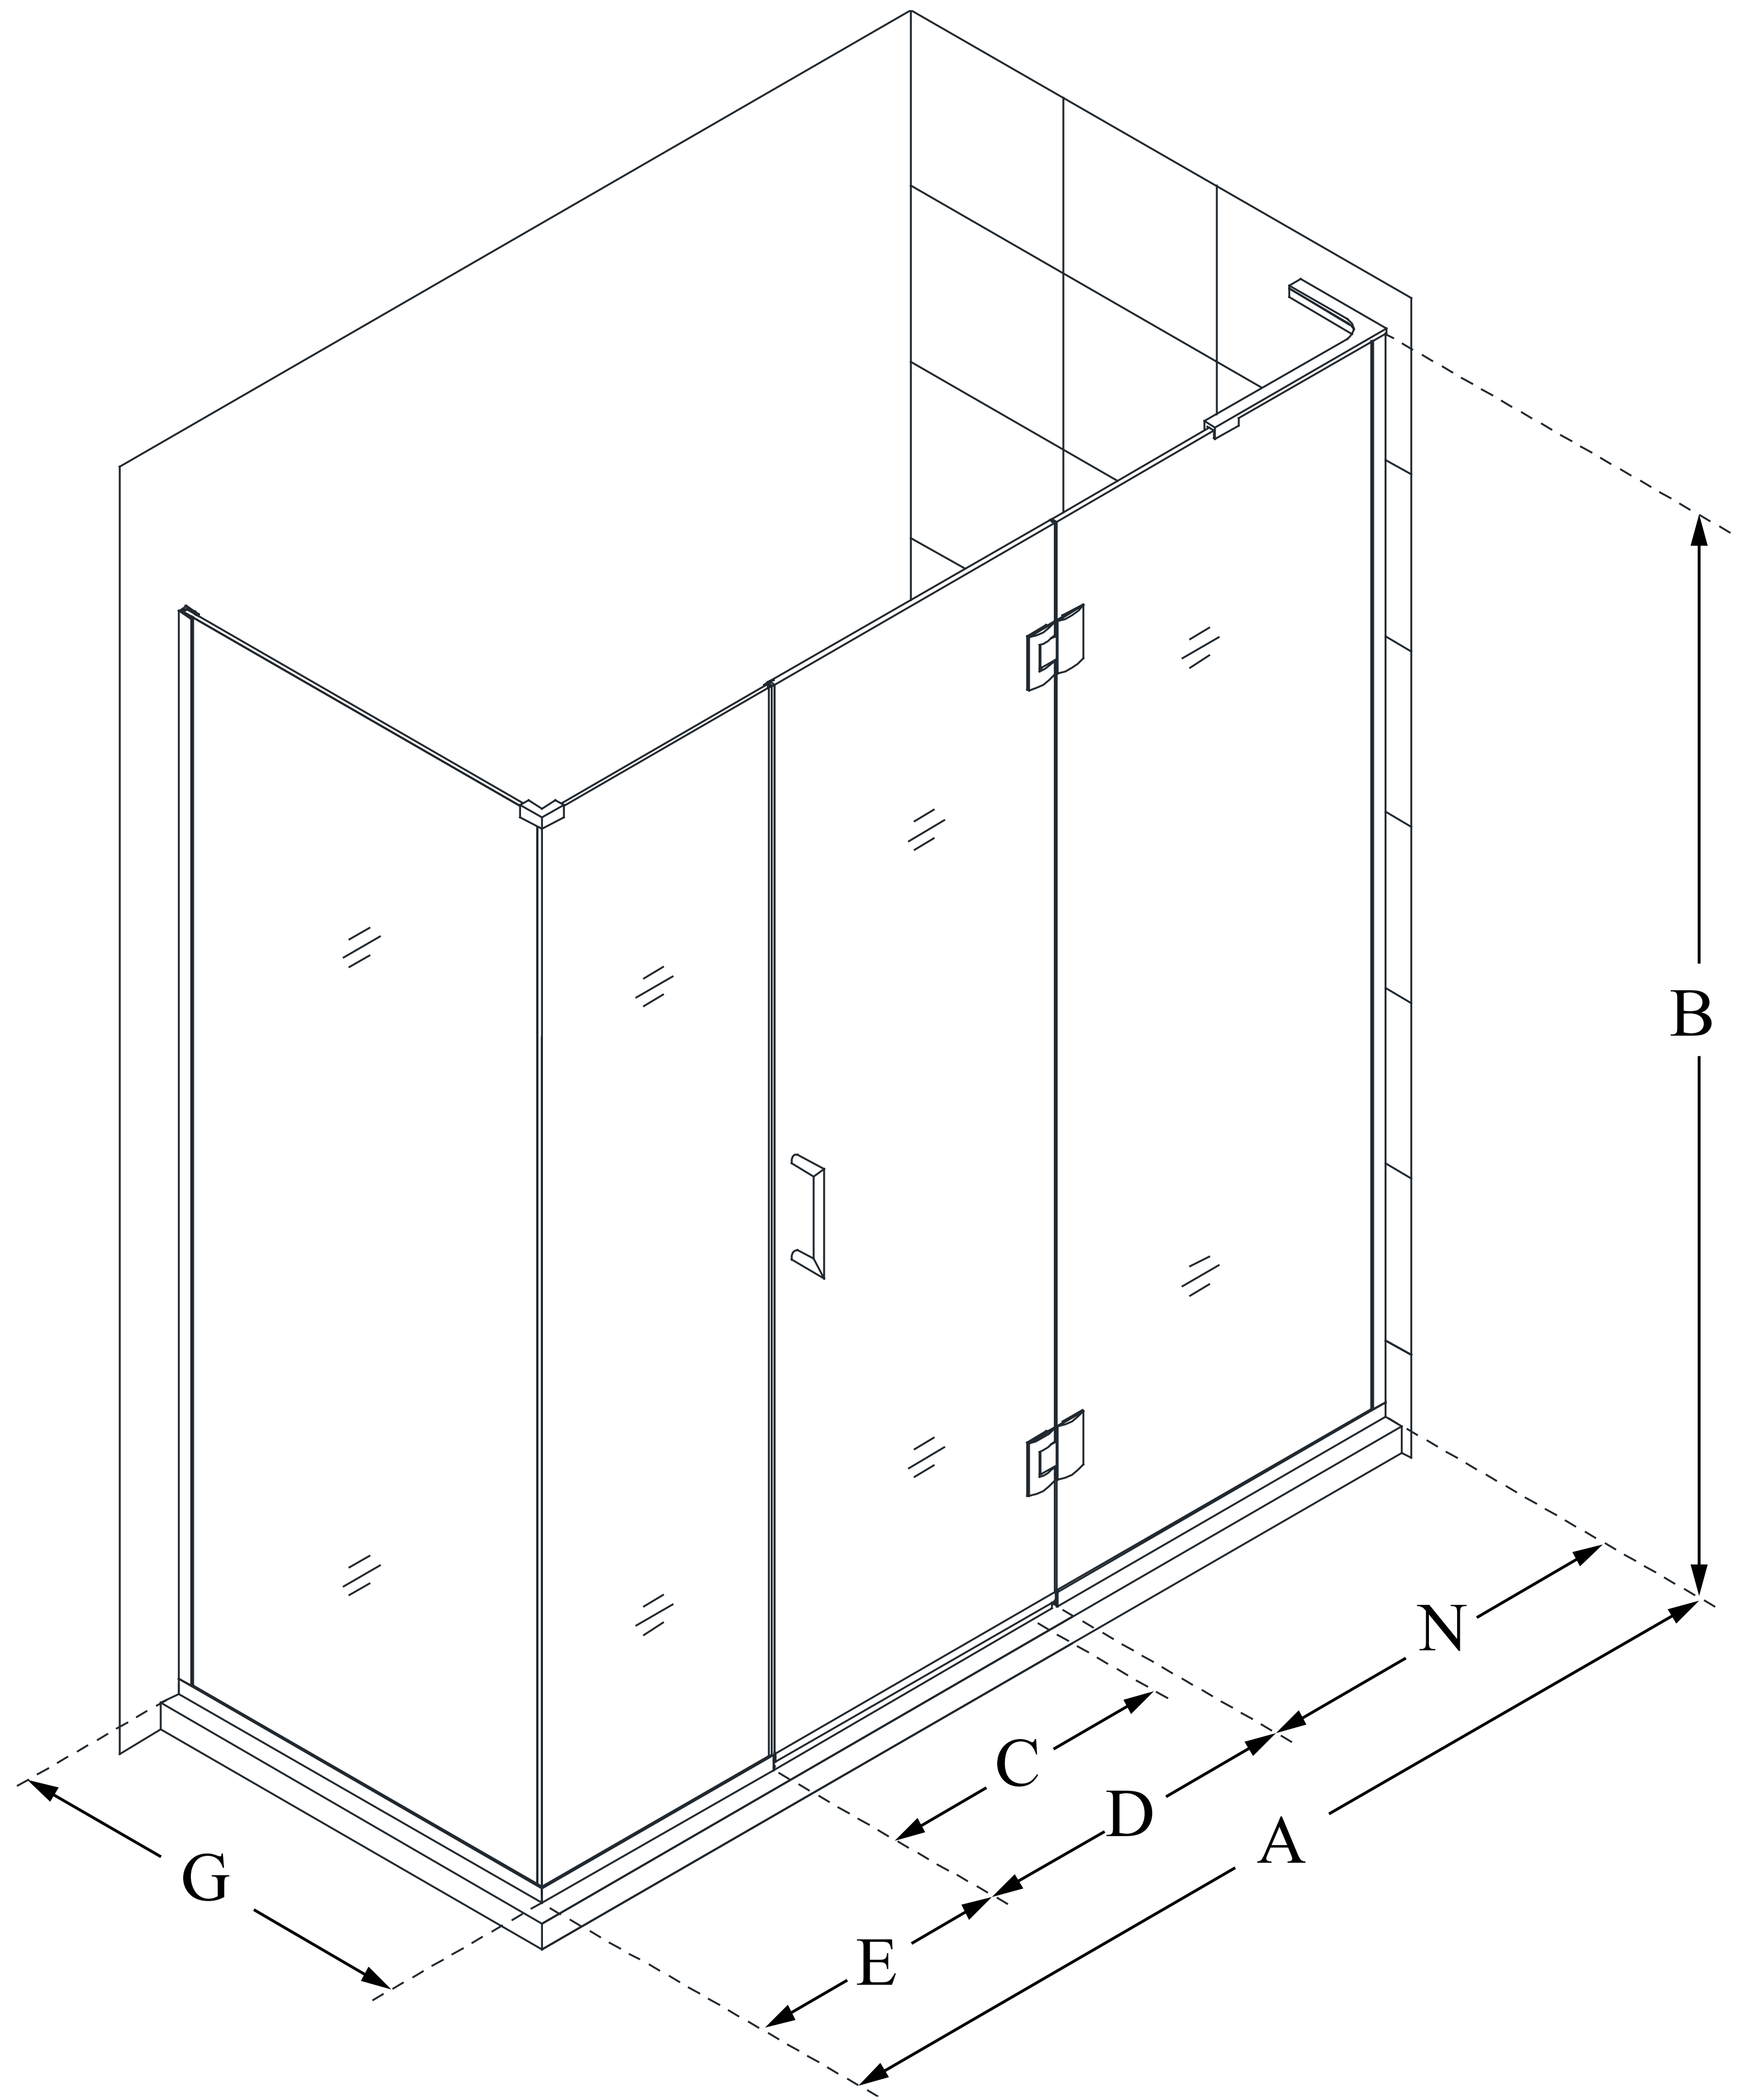

E3280634

UNIDOOR-X

DreamLine Unidoor-X 58 in. W x
34 3/8 in. D x 72 in. H Frameless
Hinged Shower Enclosure, Clear
Glass

SWING DOOR

CONFIGURATION DIMENSIONS:

A: 58 in.

MODEL WIDTH

B: 72 in.

MODEL HEIGHT

C: 27 in.

ACCESS WIDTH

D: 28 in.

DOOR WIDTH

E: 6 in.

INLINE PANEL WIDTH

G: 34 3/8 in.

RETURN PANEL WIDTH

N: 24 in.

HINGE PANEL WIDTH

DreamLine reserves the right to update or modify the hardware or materials pictured without prior notice for the purpose of product improvement and customer satisfaction.