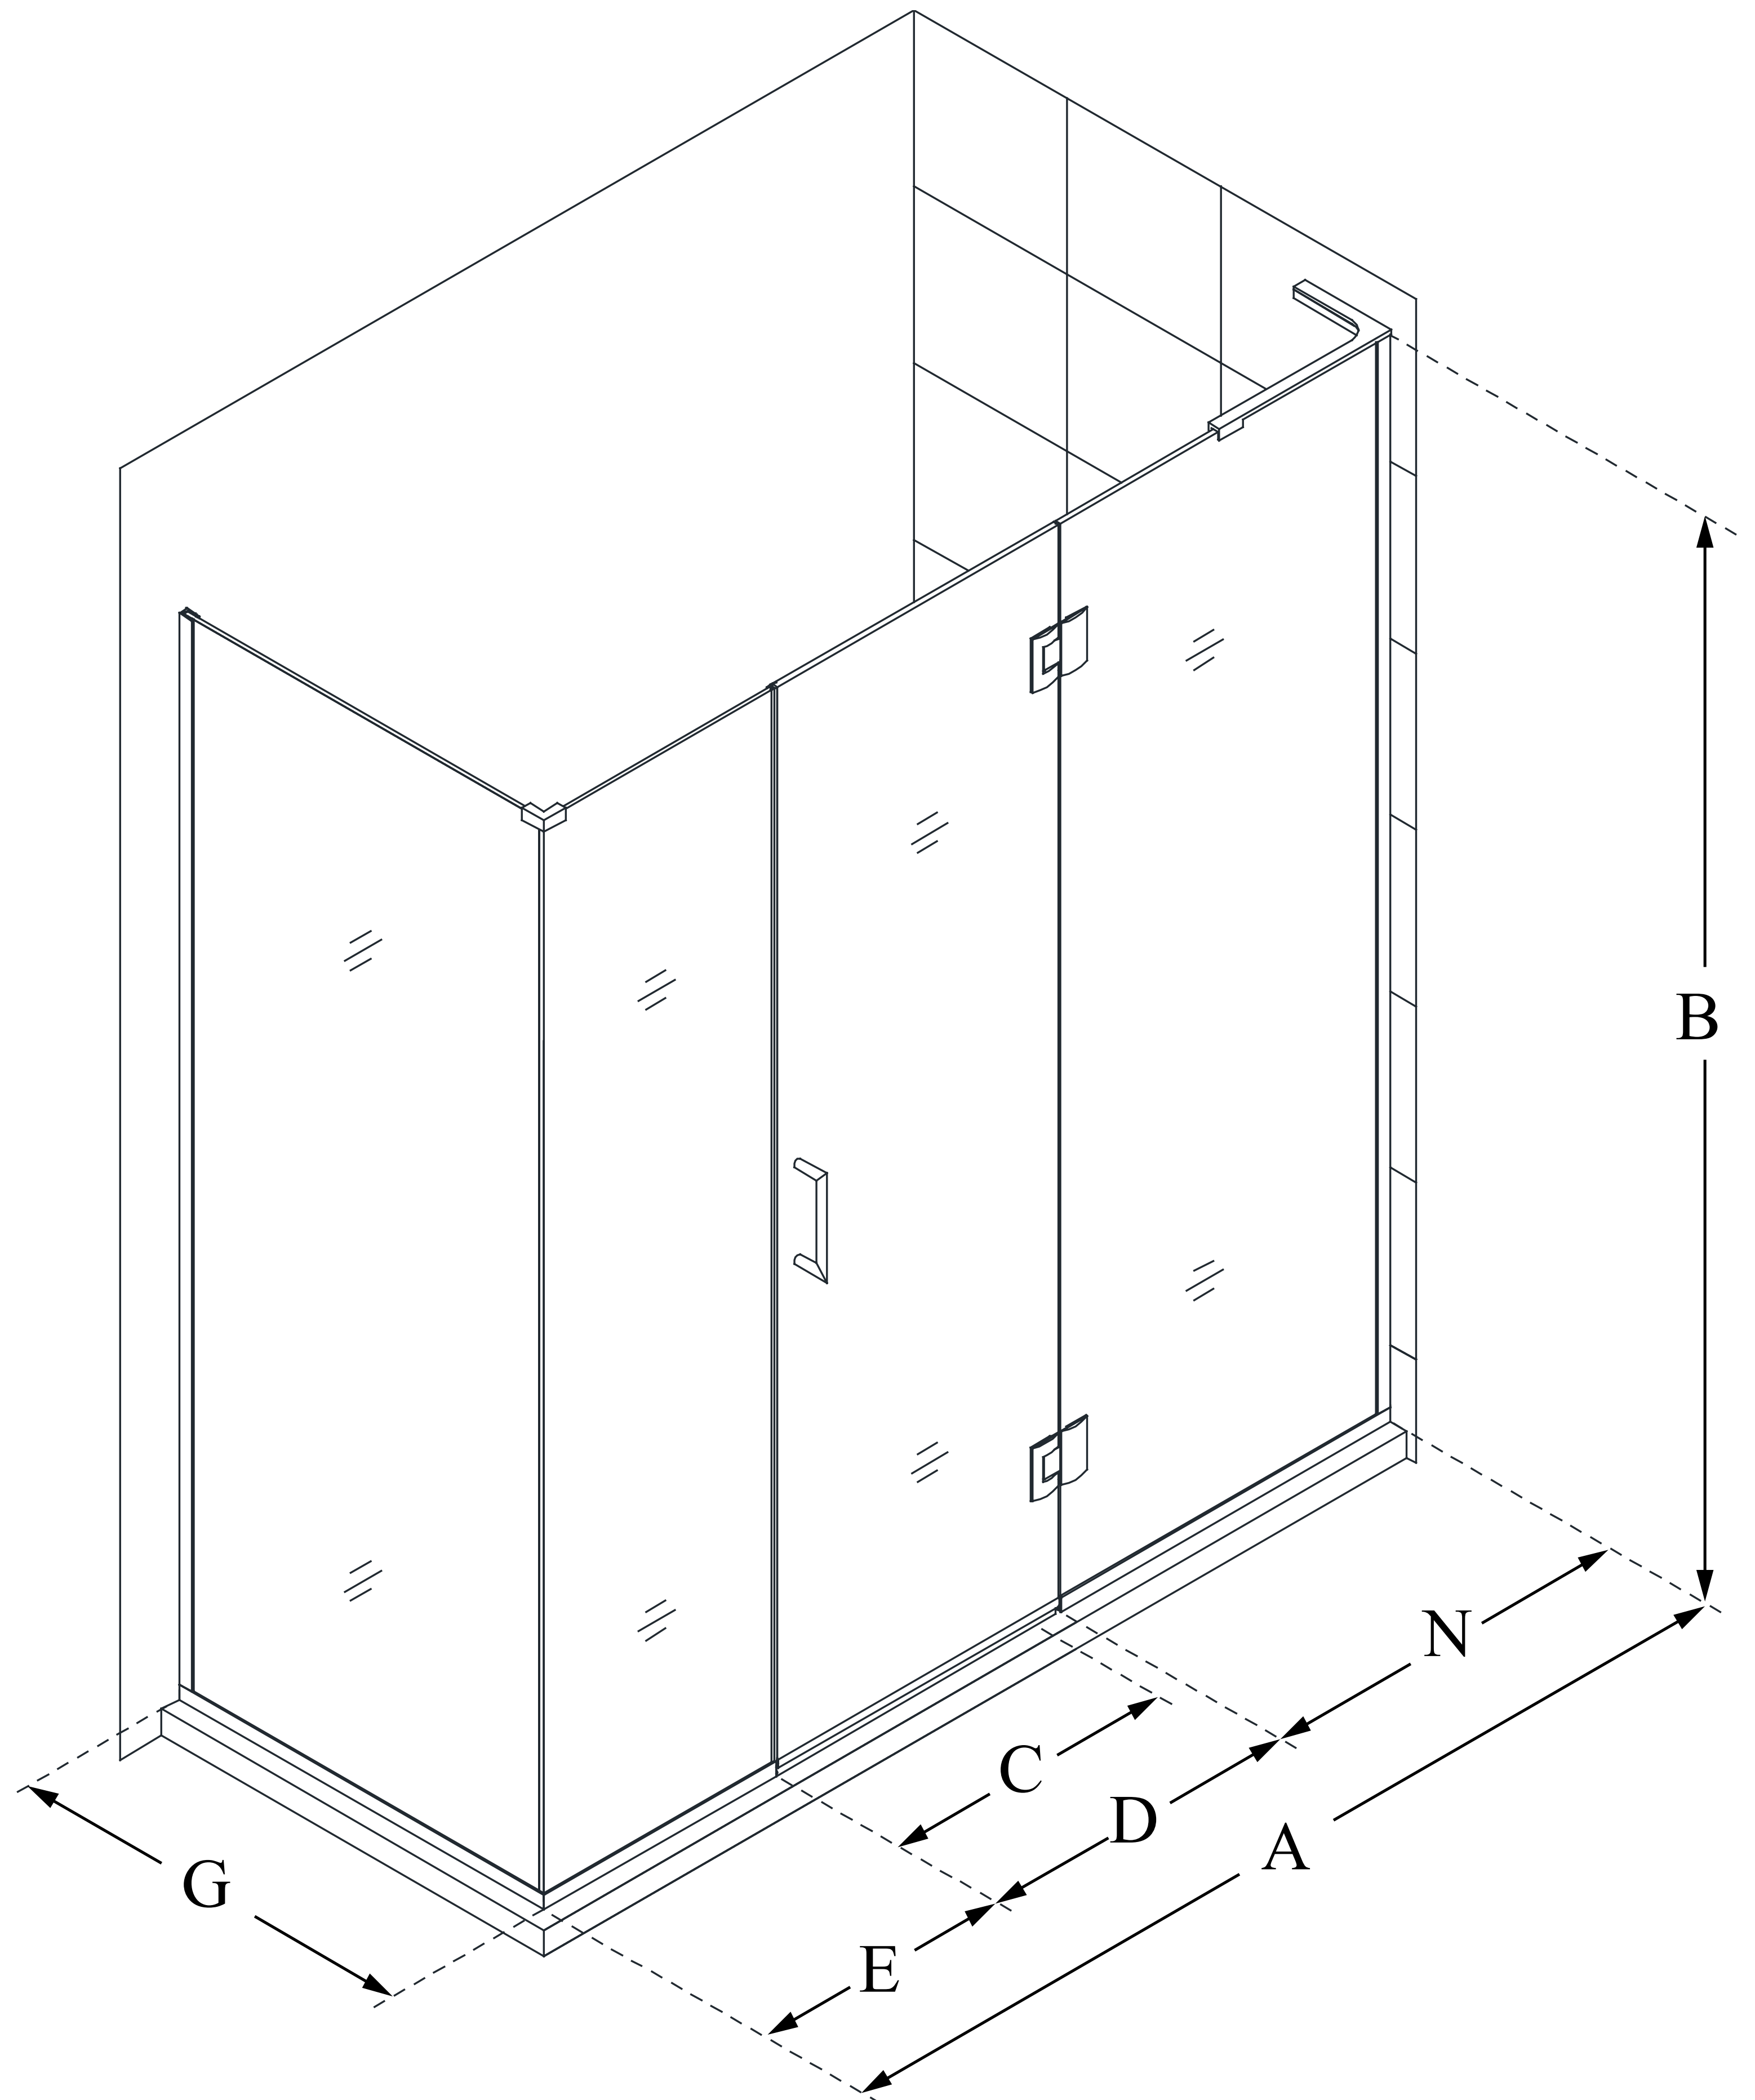

E3290630

UNIDOOR-X

DreamLine Unidoor-X 59 in. W x 30 3/8 in. D x 72 in. H Frameless Hinged Shower Enclosure, Clear Glass

SWING DOOR

CONFIGURATION DIMENSIONS:

A: 59 in.

MODEL WIDTH

B: 72 in.

MODEL HEIGHT

C: 28 in.

ACCESS WIDTH

D: 29 in.

DOOR WIDTH

E: 6 in.

INLINE PANEL WIDTH

G: 30 3/8 in.

RETURN PANEL WIDTH

N: 24 in.

HINGE PANEL WIDTH

DreamLine reserves the right to update or modify the hardware or materials pictured without prior notice for the purpose of product improvement and customer satisfaction.