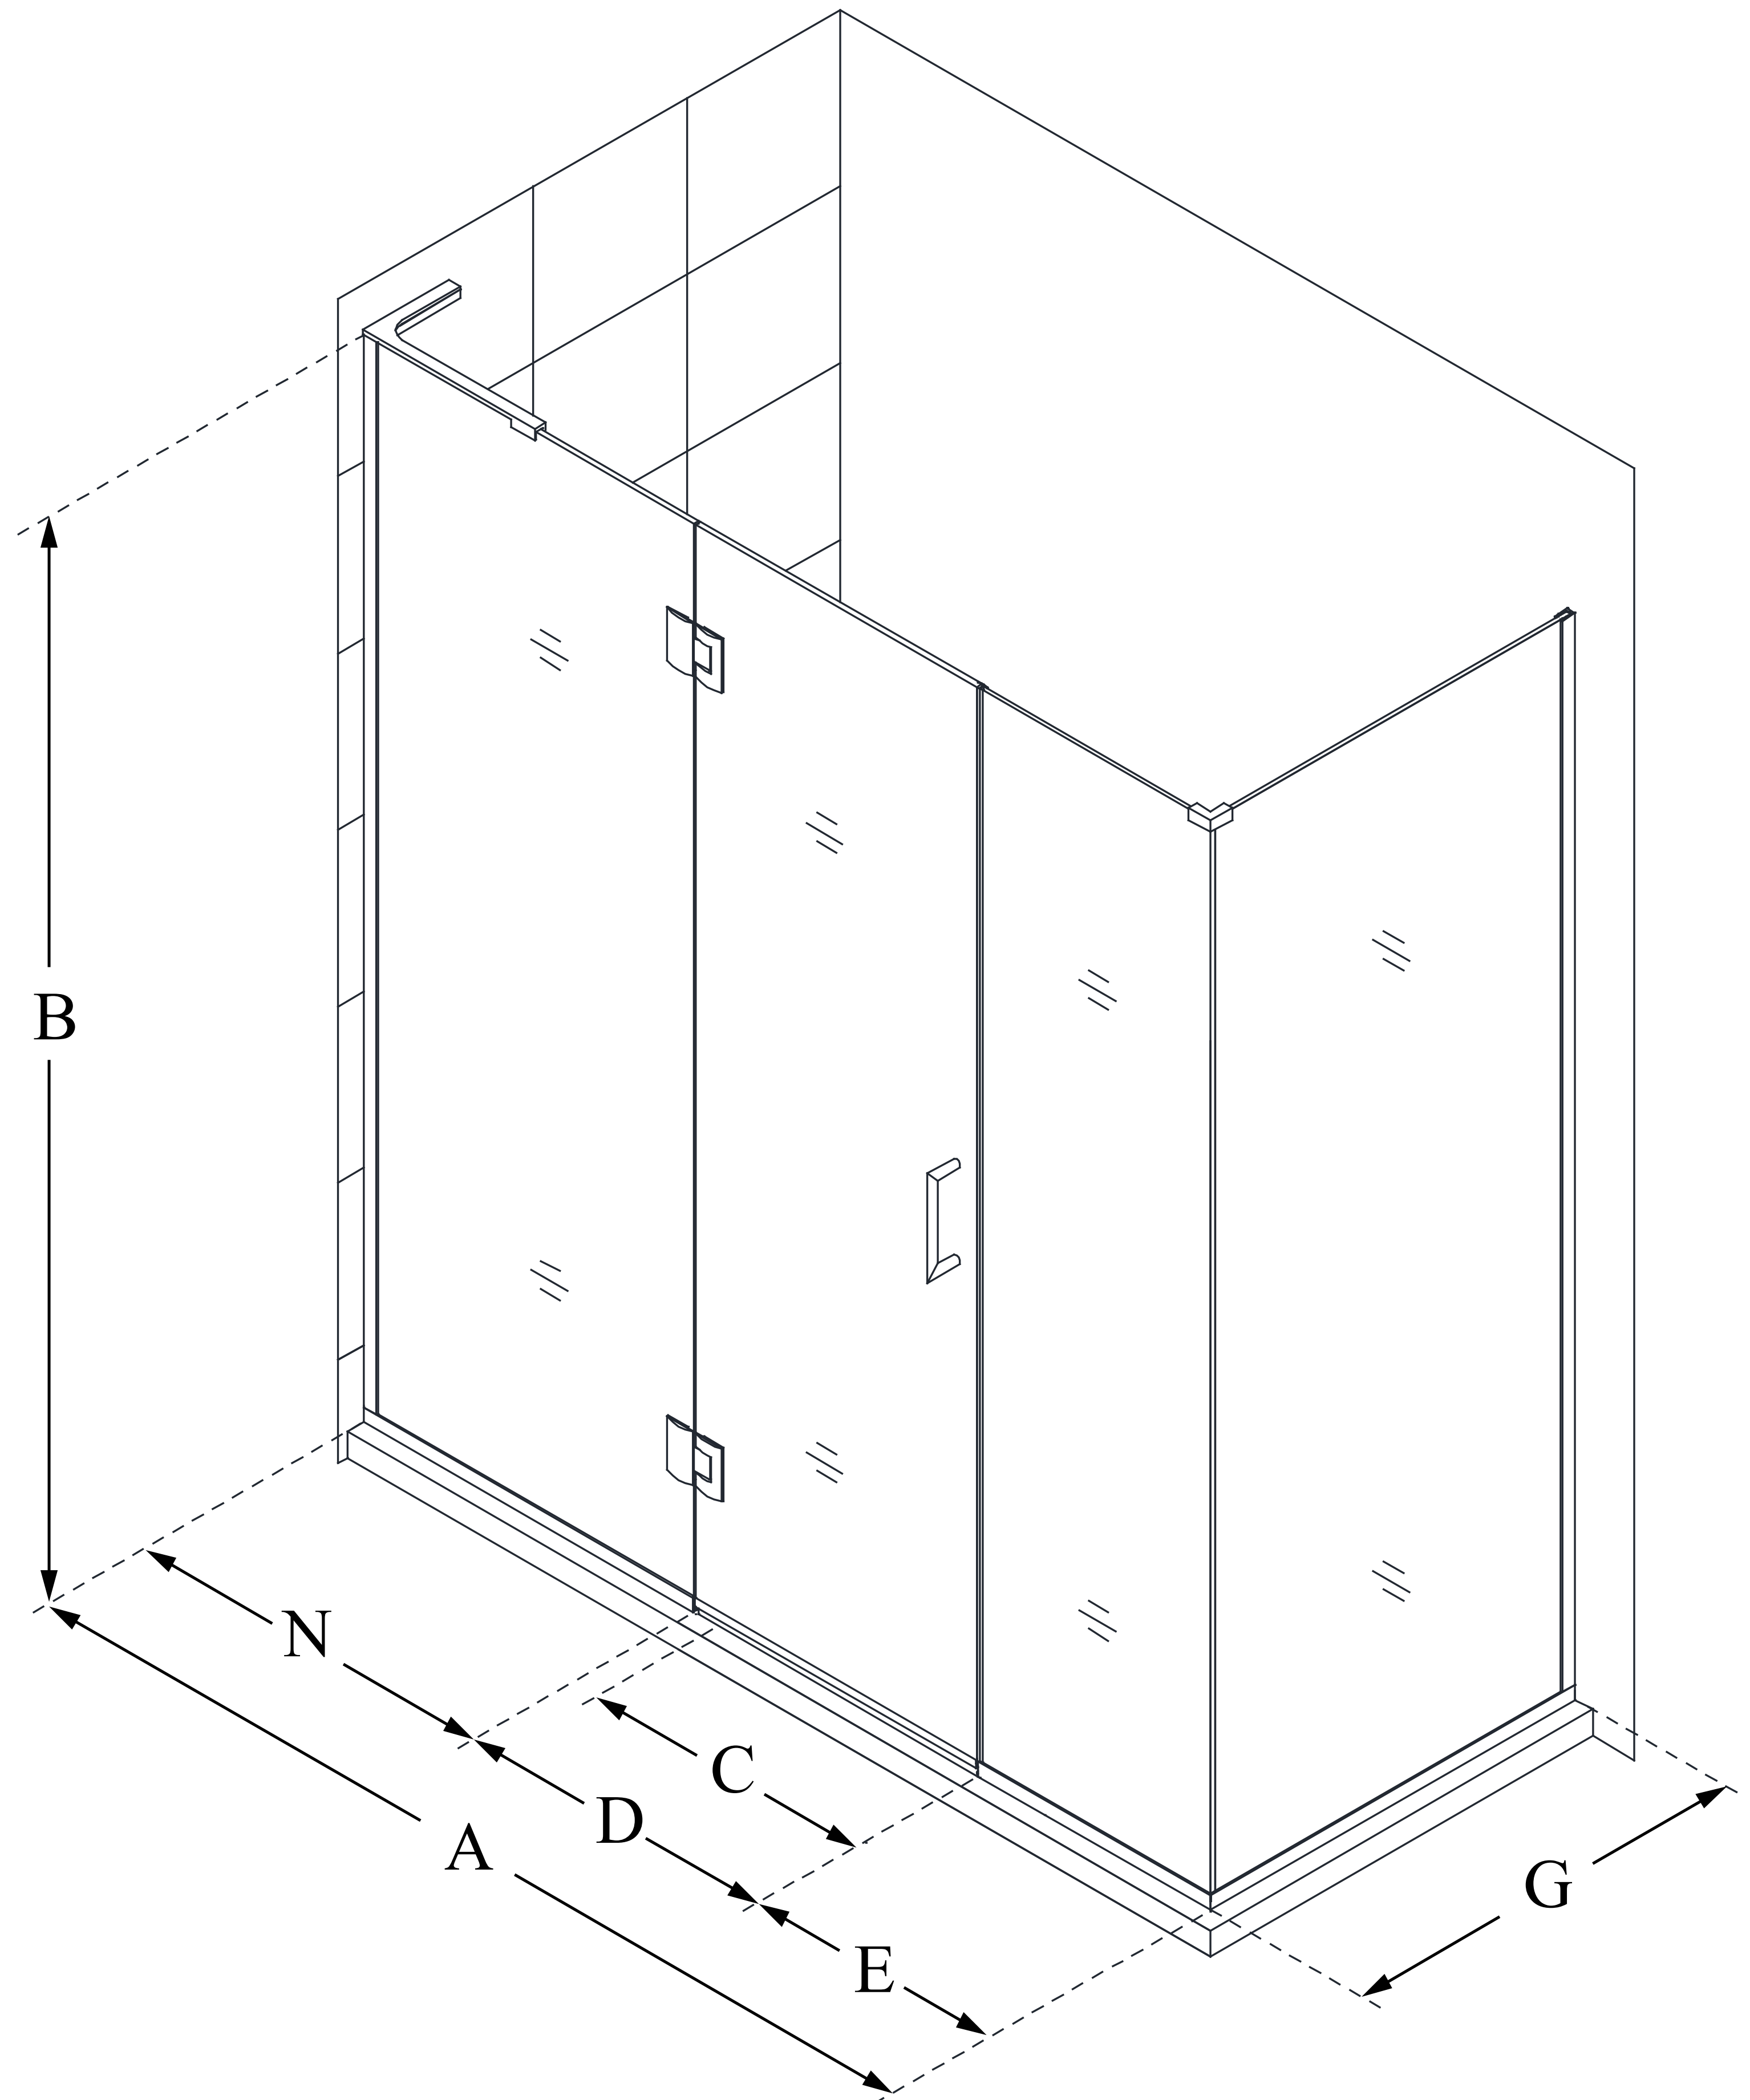

**E3300630**

**UNIDOOR-X**

DreamLine Unidoor-X 60 in. W x 30 3/8 in. D x 72 in. H Frameless Hinged Shower Enclosure, Clear Glass

**SWING DOOR**

**CONFIGURATION  
DIMENSIONS:**

**A: 60 in.**

MODEL WIDTH

**B: 72 in.**

MODEL HEIGHT

**C: 29 in.**

ACCESS WIDTH

**D: 30 in.**

DOOR WIDTH

**E: 6 in.**

INLINE PANEL WIDTH

**G: 30 3/8 in.**

RETURN PANEL WIDTH

**N: 24 in.**

HINGE PANEL WIDTH

DreamLine reserves the right to update or modify the hardware or materials pictured without prior notice for the purpose of product improvement and customer satisfaction.