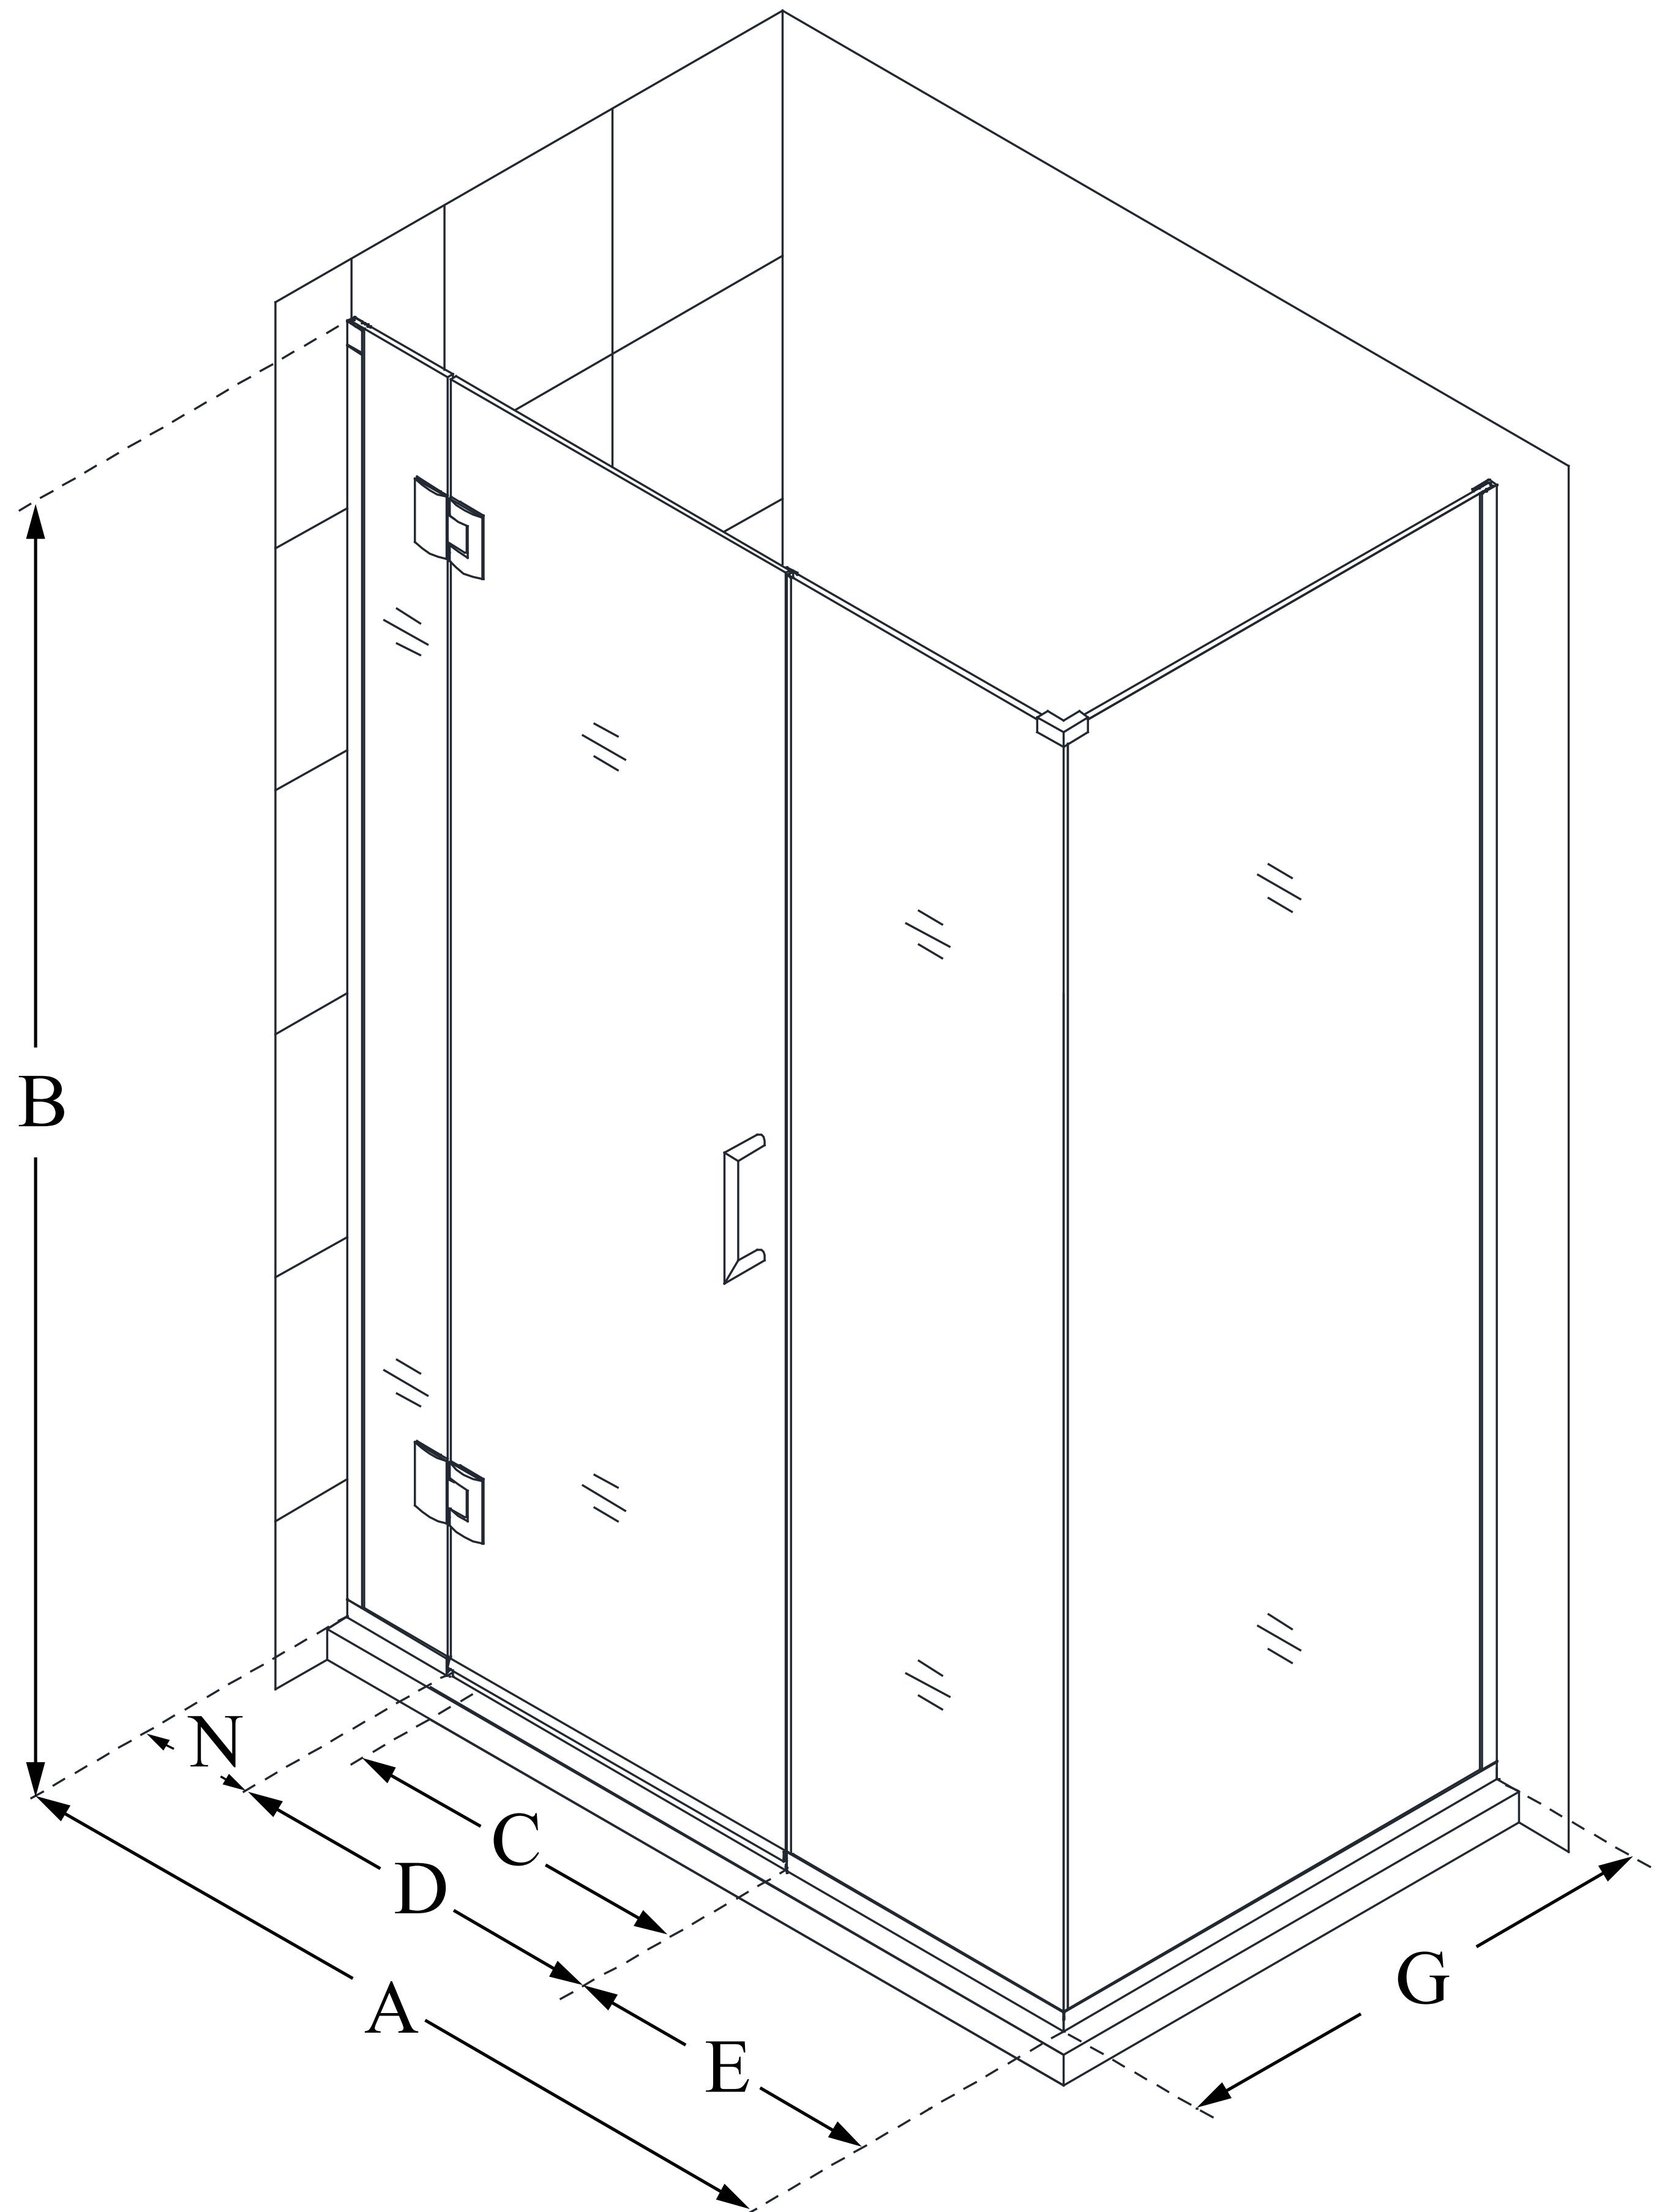

E1243030

UNIDOOR-X

DreamLine Unidoor-X 60 in. W x
30 3/8 in. D x 72 in. H Frameless
Hinged Shower Enclosure, Clear
Glass

SWING DOOR

CONFIGURATION DIMENSIONS:

A: 60 in.

MODEL WIDTH

B: 72 in.

MODEL HEIGHT

C: 23 in.

ACCESS WIDTH

D: 24 in.

DOOR WIDTH

E: 30 in.

INLINE PANEL WIDTH

G: 30 3/8 in.

RETURN PANEL WIDTH

N: 6 in.

HINGE PANEL WIDTH

DreamLine reserves the right to update or modify the hardware or materials pictured without prior notice for the purpose of product improvement and customer satisfaction.