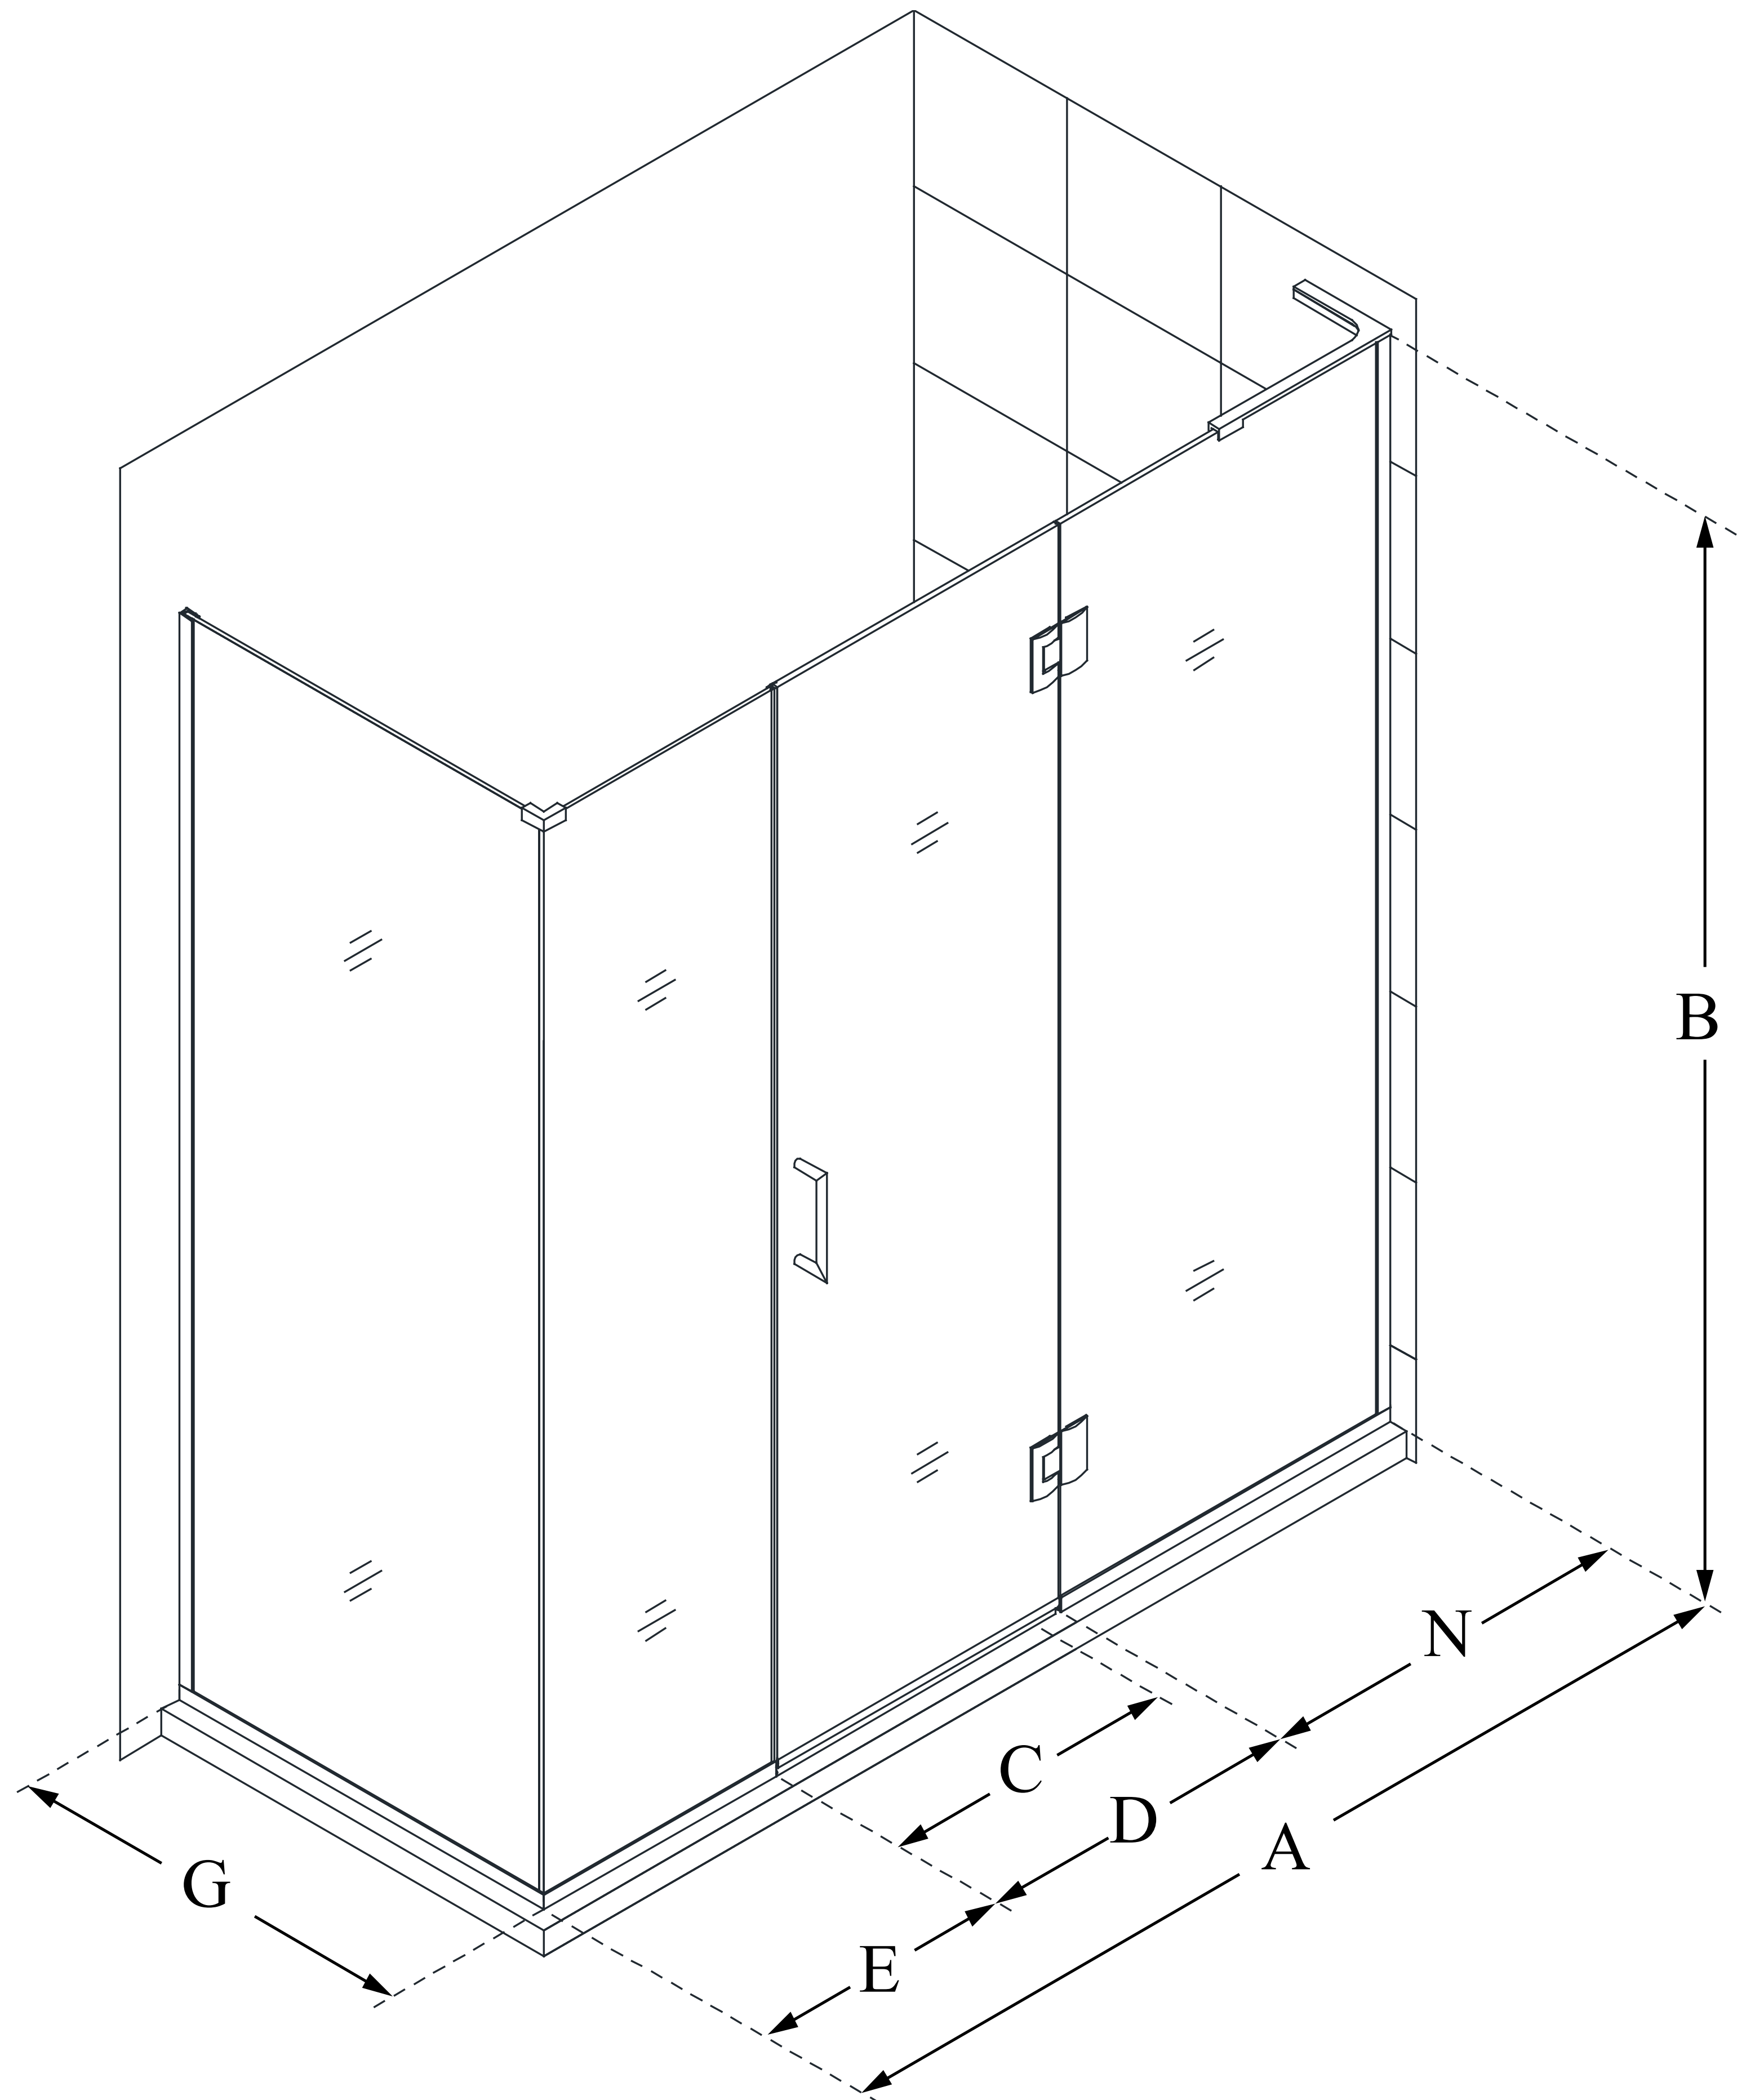

E3290634

UNIDOOR-X

DreamLine Unidoor-X 59 in. W x
34 3/8 in. D x 72 in. H Frameless
Hinged Shower Enclosure, Clear
Glass

SWING DOOR

CONFIGURATION DIMENSIONS:

A: 59 in.

MODEL WIDTH

B: 72 in.

MODEL HEIGHT

C: 28 in.

ACCESS WIDTH

D: 29 in.

DOOR WIDTH

E: 6 in.

INLINE PANEL WIDTH

G: 34 3/8 in.

RETURN PANEL WIDTH

N: 24 in.

HINGE PANEL WIDTH

DreamLine reserves the right to update or modify the hardware or materials pictured without prior notice for the purpose of product improvement and customer satisfaction.