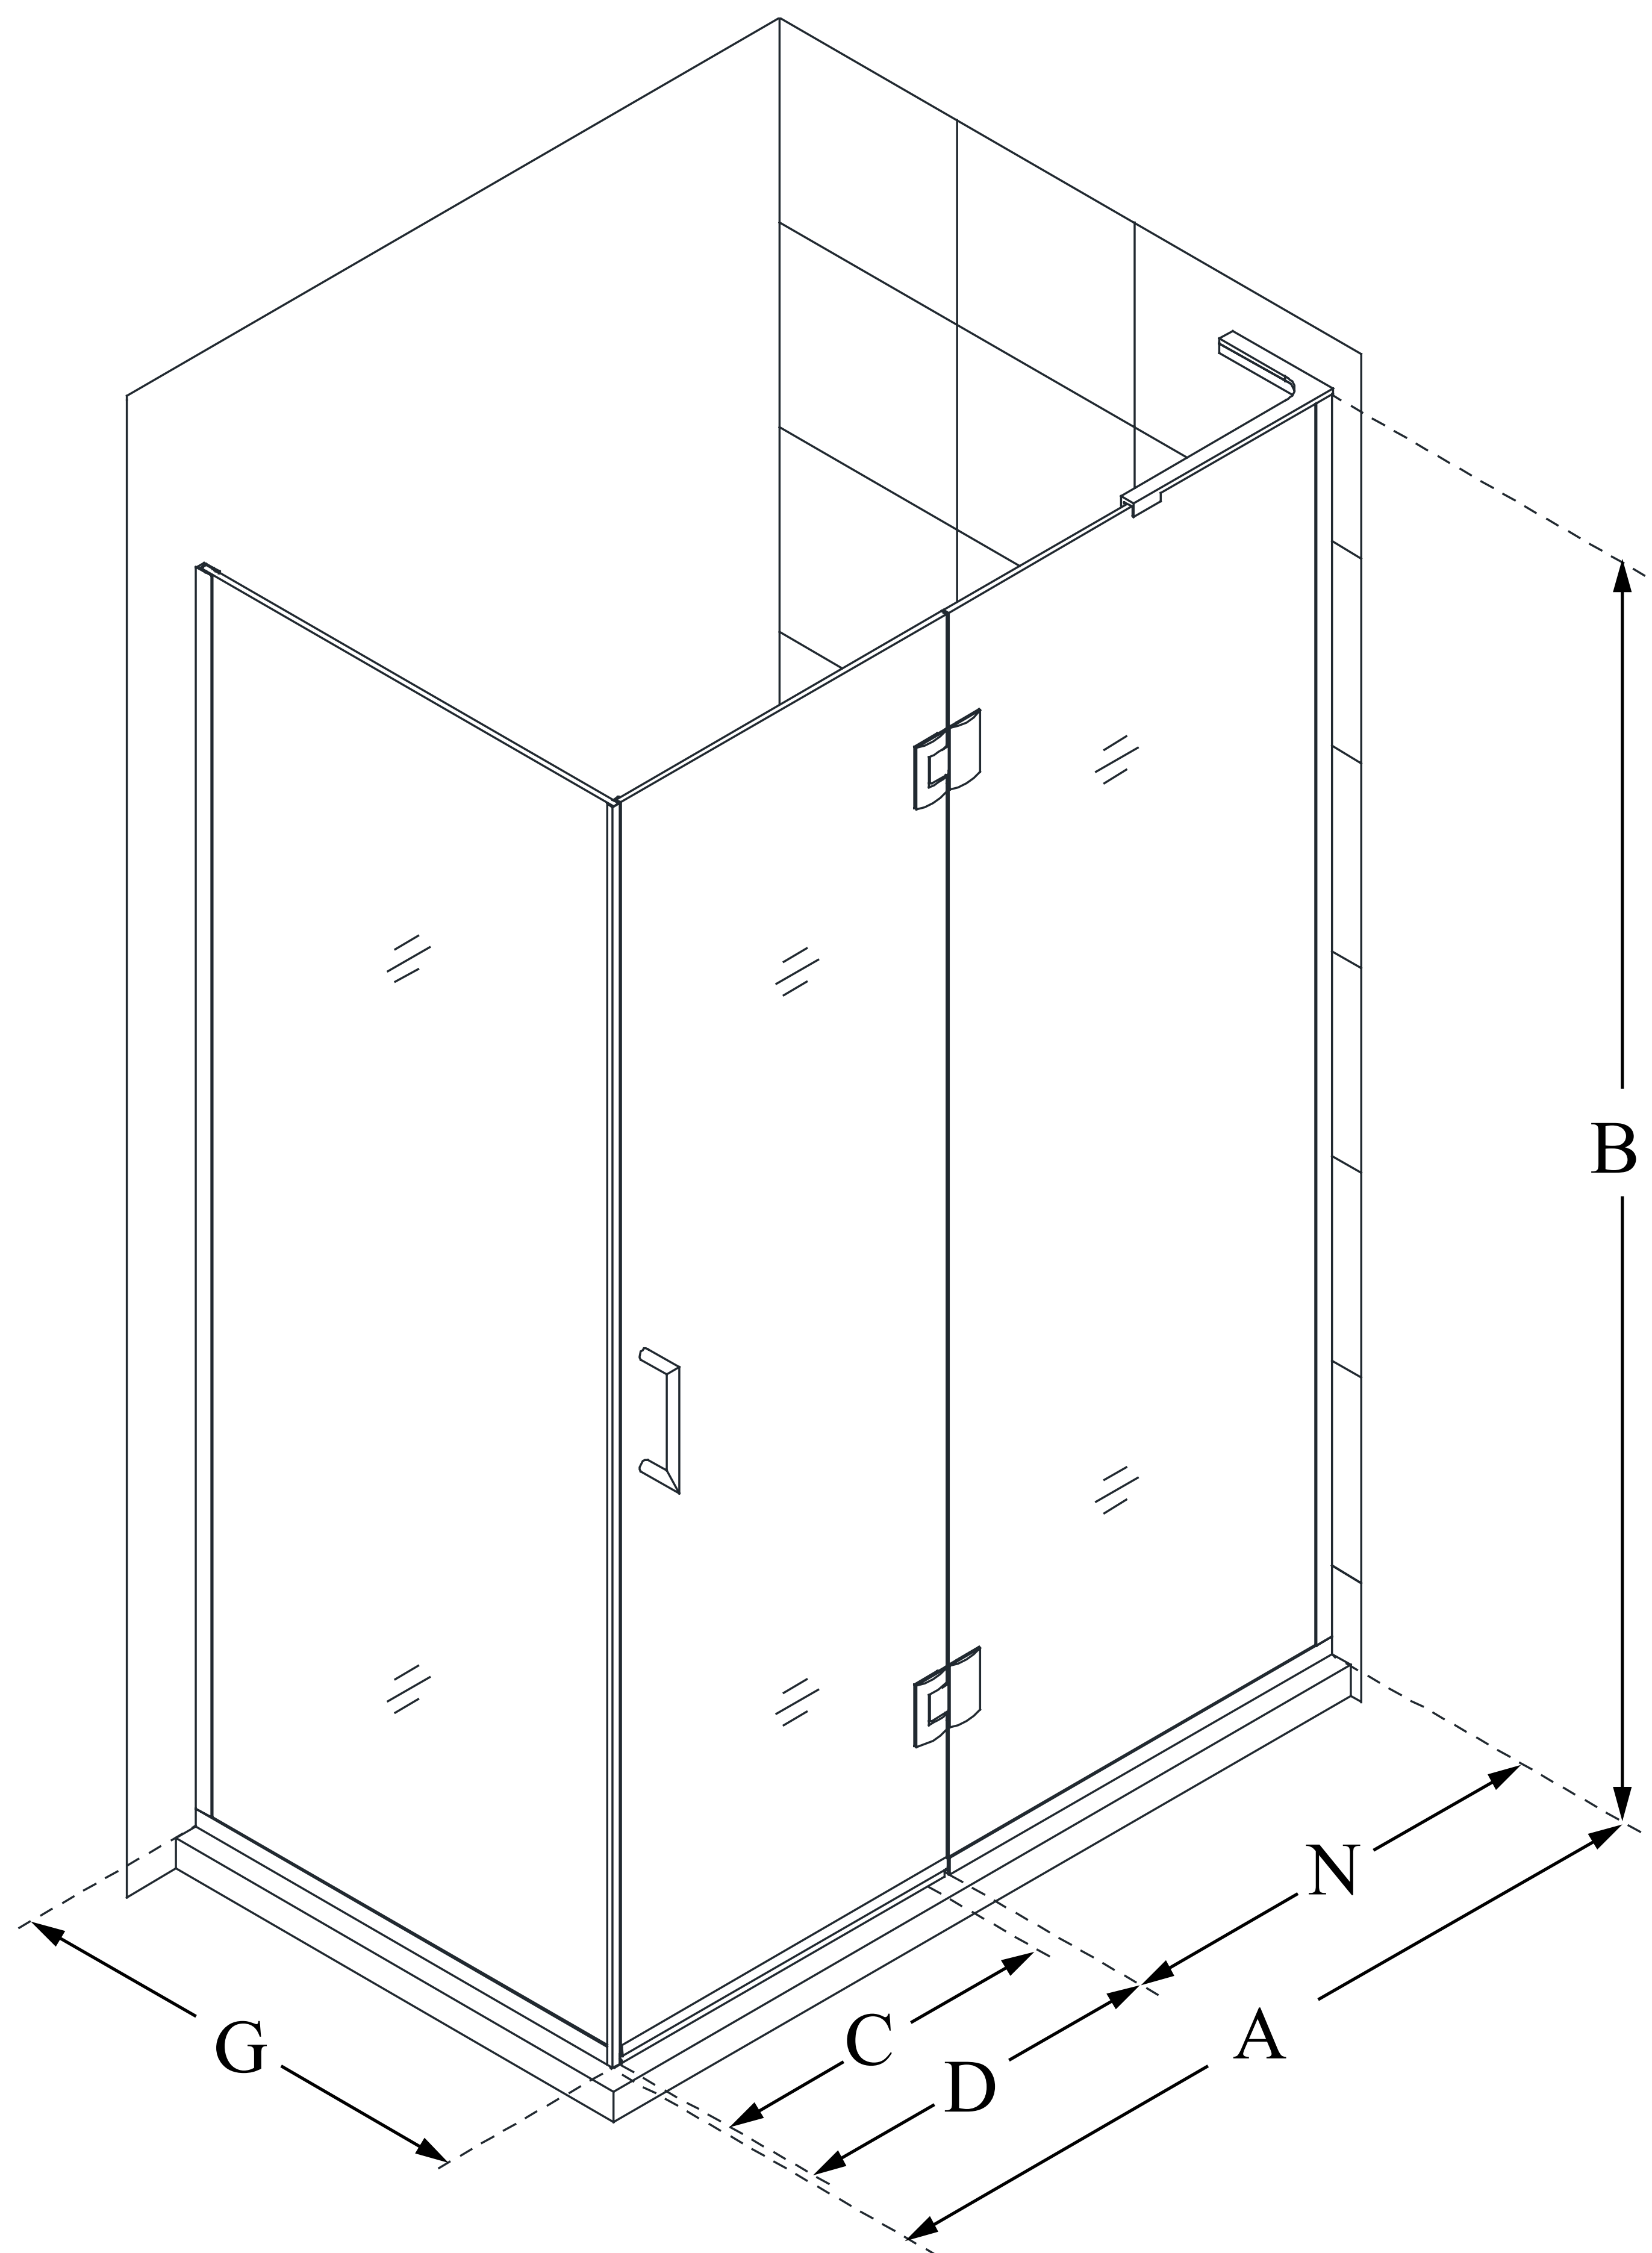

E32434

UNIDOOR-X

DreamLine Unidoor-X 48 3/8 in.
W x 34 in. D x 72 in. H Frameless
Hinged Shower Enclosure, Clear
Glass

SWING DOOR

CONFIGURATION DIMENSIONS:

A: 48 3/8 in.

MODEL WIDTH

B: 72 in.

MODEL HEIGHT

C: 23 in.

ACCESS WIDTH

D: 24 in.

DOOR WIDTH

G: 34 in.

RETURN PANEL WIDTH

N: 24 in.

HINGE PANEL WIDTH

DreamLine reserves the right to update or modify the hardware or materials pictured without prior notice for the purpose of product improvement and customer satisfaction.