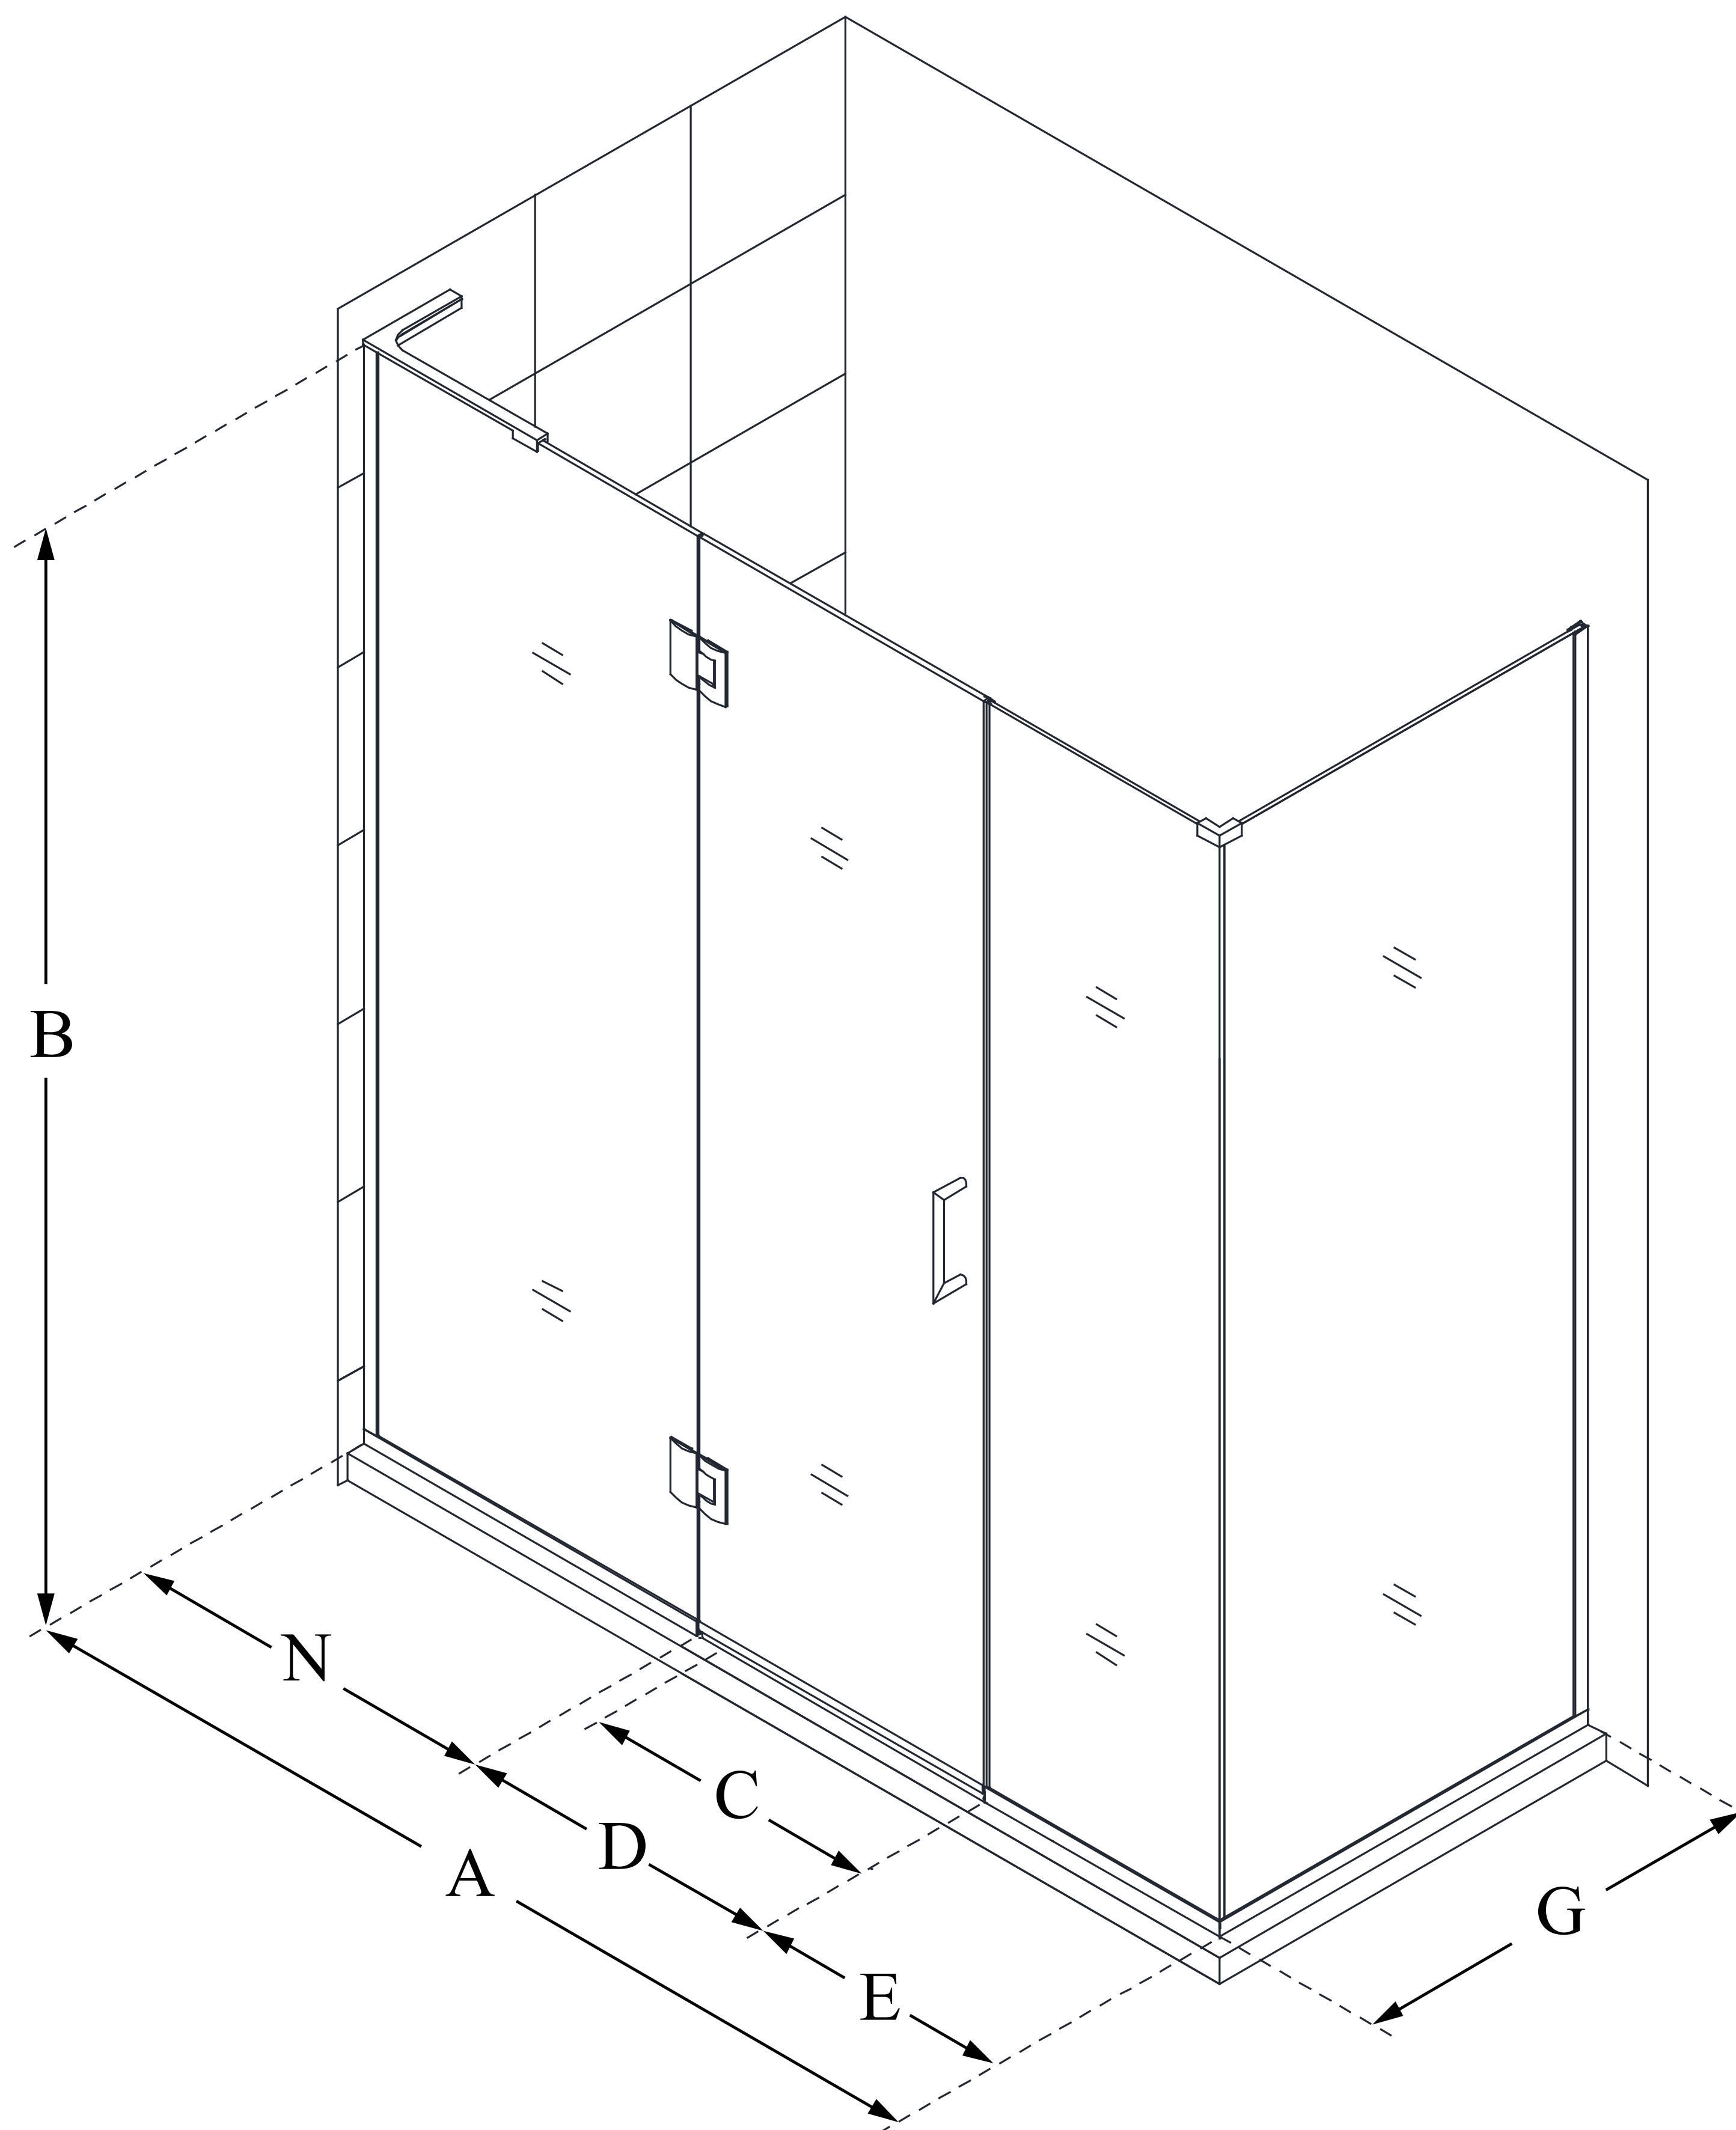

E32514530

UNIDOOR-X

DreamLine Unidoor-X 63 1/2" W
x 30 3/8" D x 72" H Frameless
Hinged Shower Enclosure, Clear
Glass

SWING DOOR

CONFIGURATION DIMENSIONS:

A: 63 1/2"

MODEL WIDTH

B: 72"

MODEL HEIGHT

C: 24"

ACCESS WIDTH

D: 25"

DOOR WIDTH

E: 14 1/2"

INLINE PANEL WIDTH

G: 30 3/8"

RETURN PANEL WIDTH

N: 24"

HINGE PANEL WIDTH

DreamLine reserves the right to update or modify the hardware or materials pictured without prior notice for the purpose of product improvement and customer satisfaction.