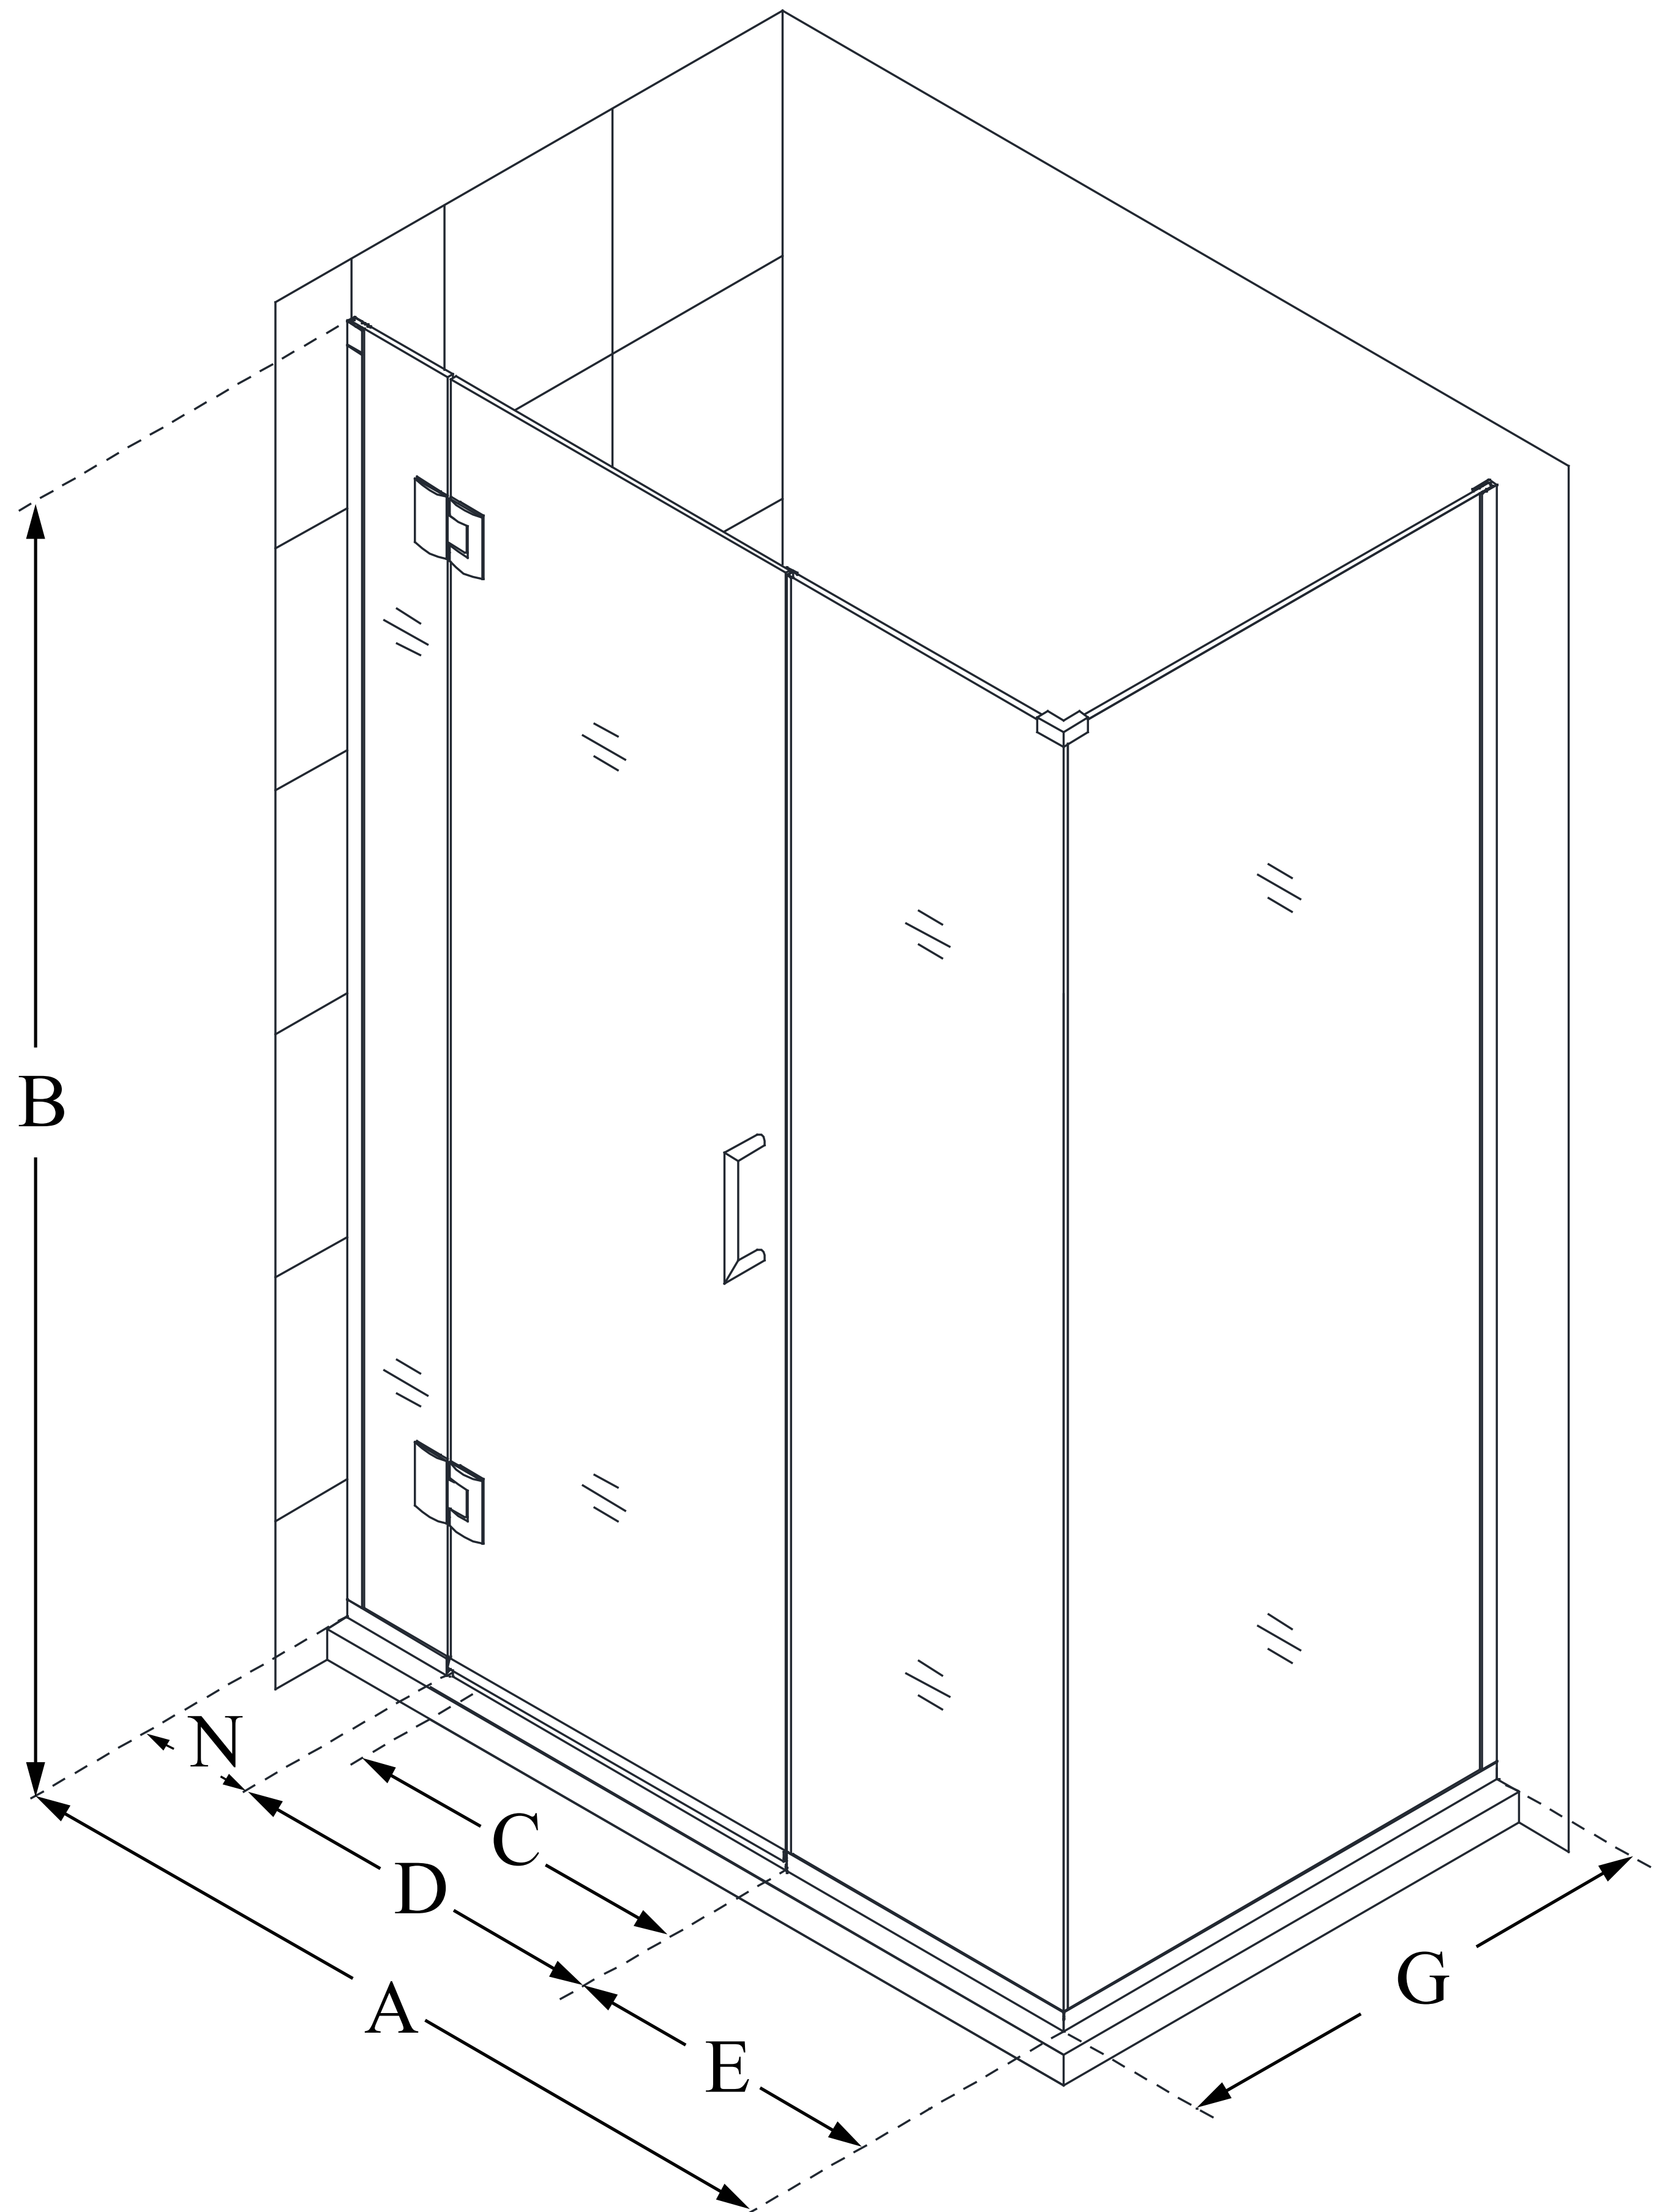

E1240634

UNIDOOR-X

DreamLine Unidoor-X 36 in. W x
34 3/8 in. D x 72 in. H Frameless
Hinged Shower Enclosure, Clear
Glass

SWING DOOR

CONFIGURATION DIMENSIONS:

A: 36 in.

MODEL WIDTH

B: 72 in.

MODEL HEIGHT

C: 23 in.

ACCESS WIDTH

D: 24 in.

DOOR WIDTH

E: 6 in.

INLINE PANEL WIDTH

G: 34 3/8 in.

RETURN PANEL WIDTH

N: 6 in.

HINGE PANEL WIDTH

DreamLine reserves the right to update or modify the hardware or materials pictured without prior notice for the purpose of product improvement and customer satisfaction.